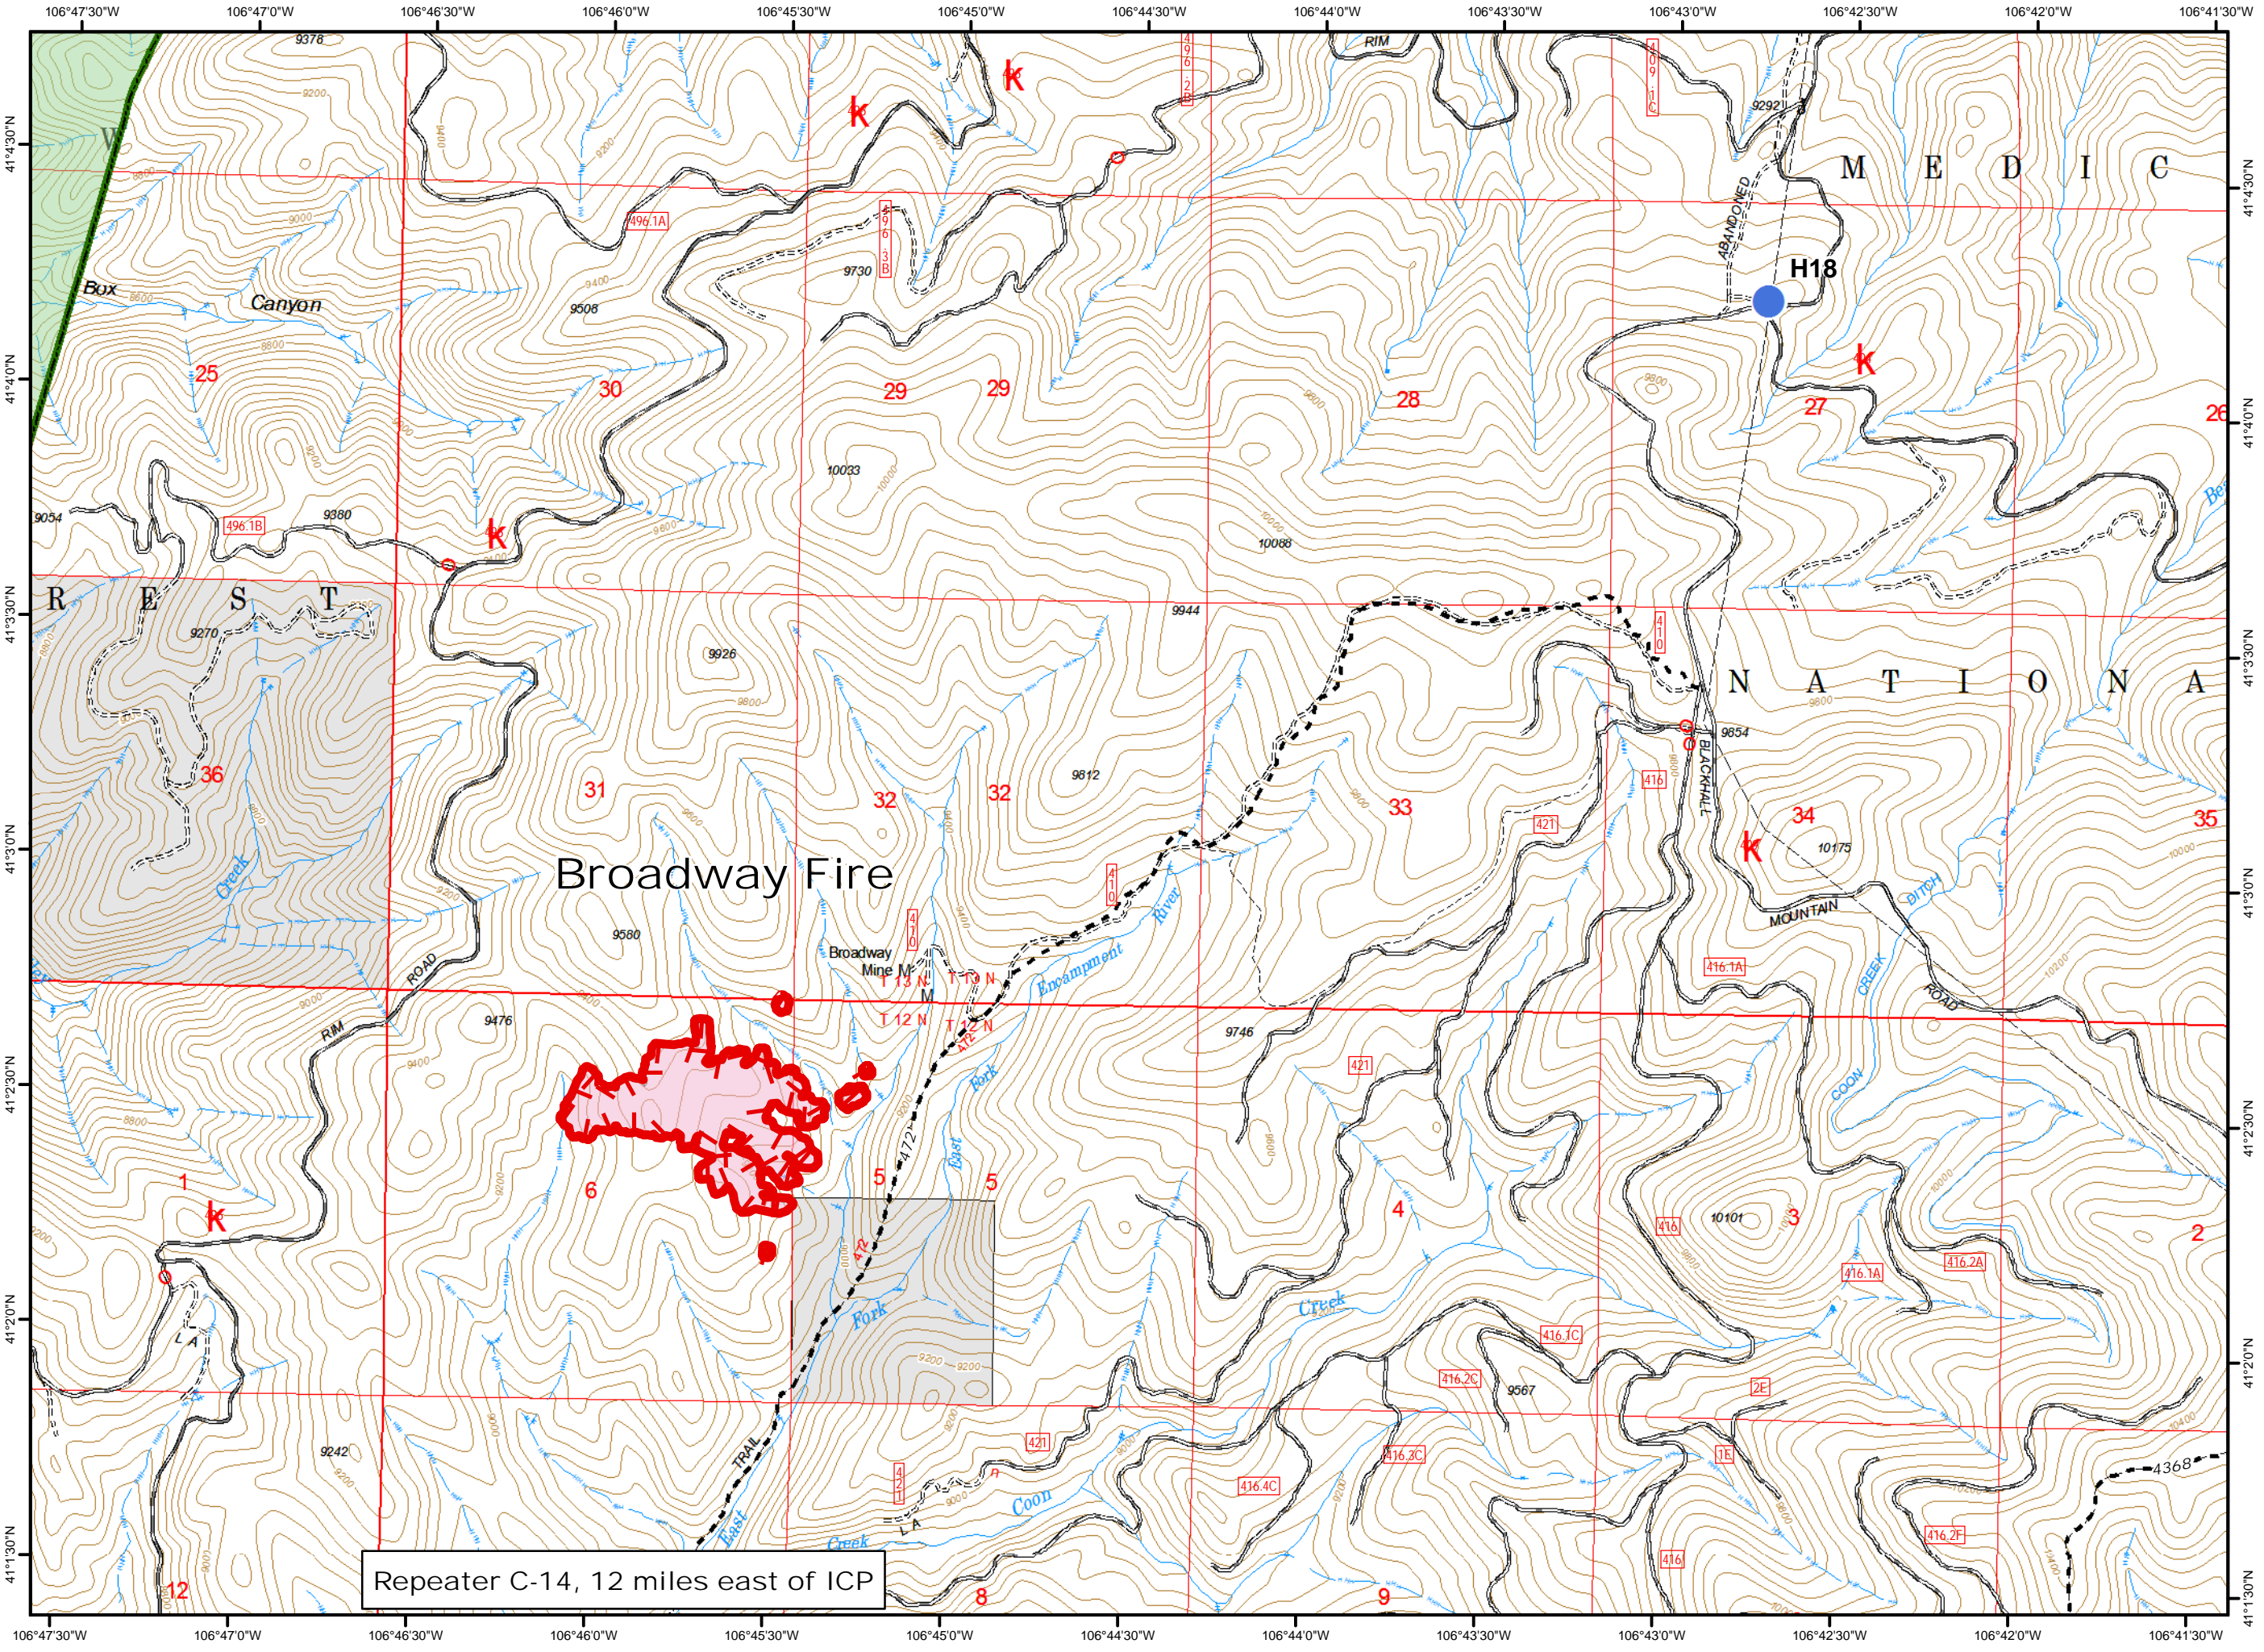

- Legend**
- Uncontrolled Fire Edge
 - Helispot
 - Wilderness

Repeater C-14, 12 miles east of ICP