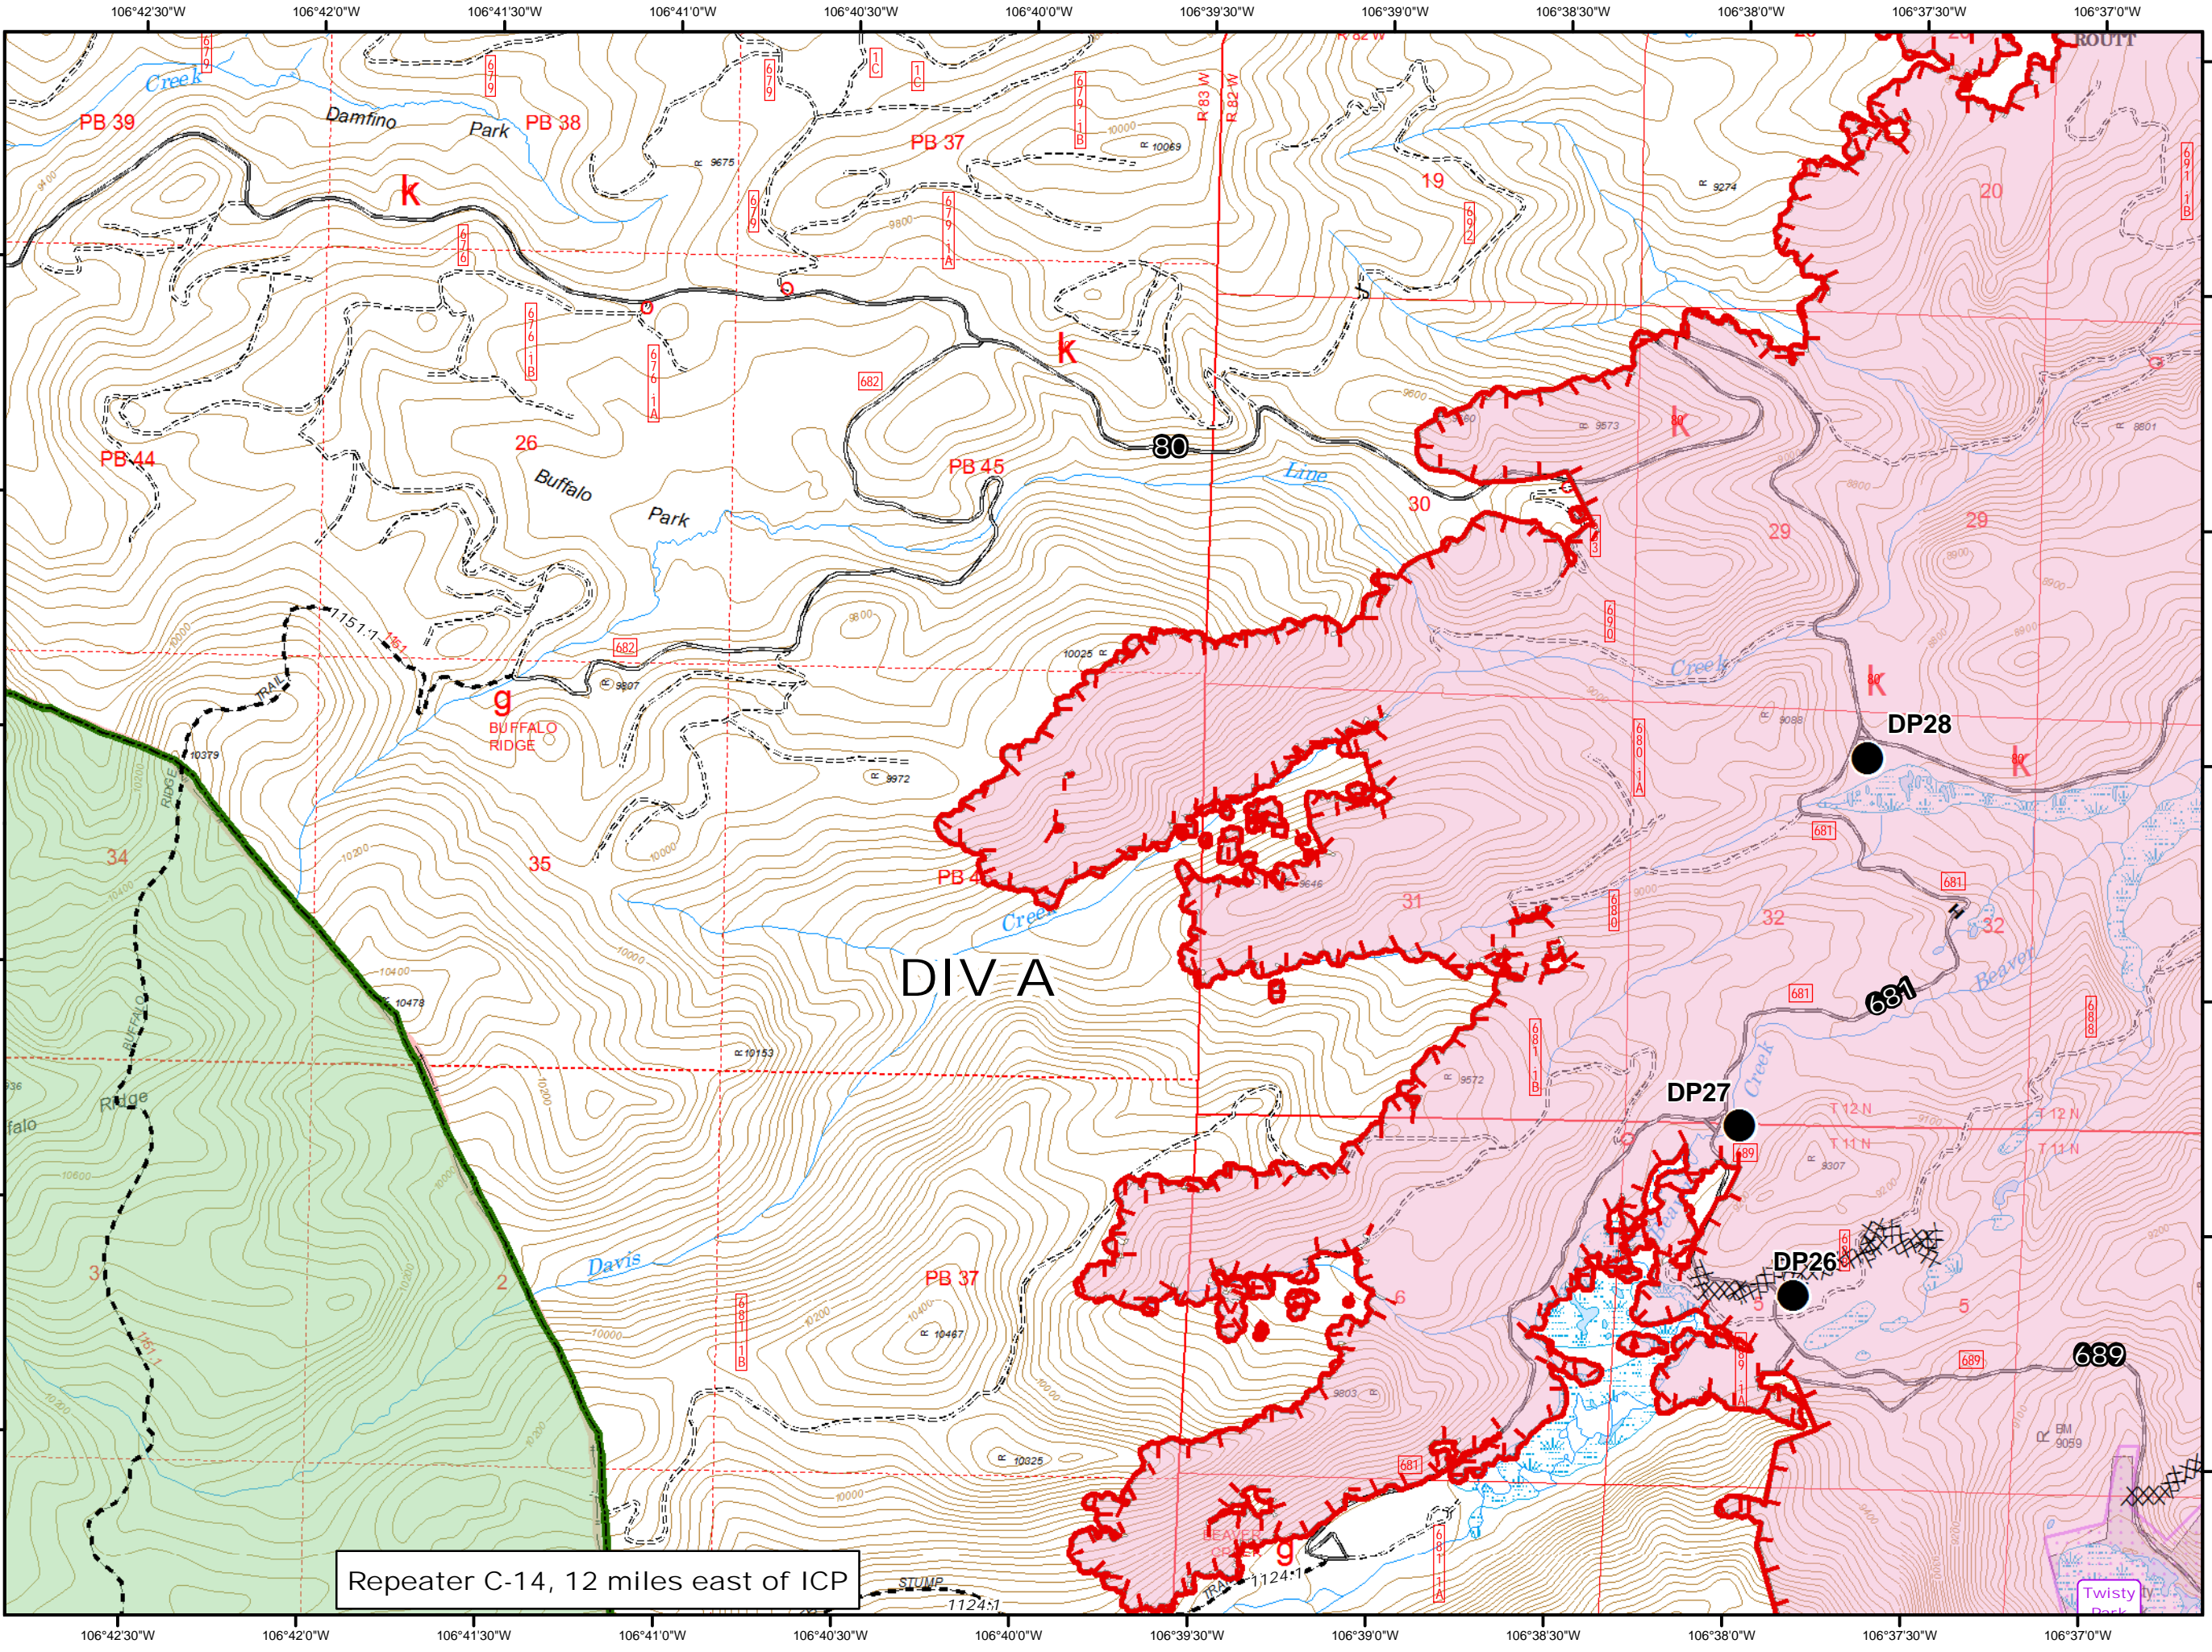

B

Map Created: 8/17/2016  
9:29:18 PM

- Legend**
- Drop Point
  - ┌ Uncontrolled Fire Edge
  - ▣ Completed Dozer Line
  - H · H · Hand Line
  - ▭ Subdivisions
  - Wilderness

Repeater C-14, 12 miles east of ICP