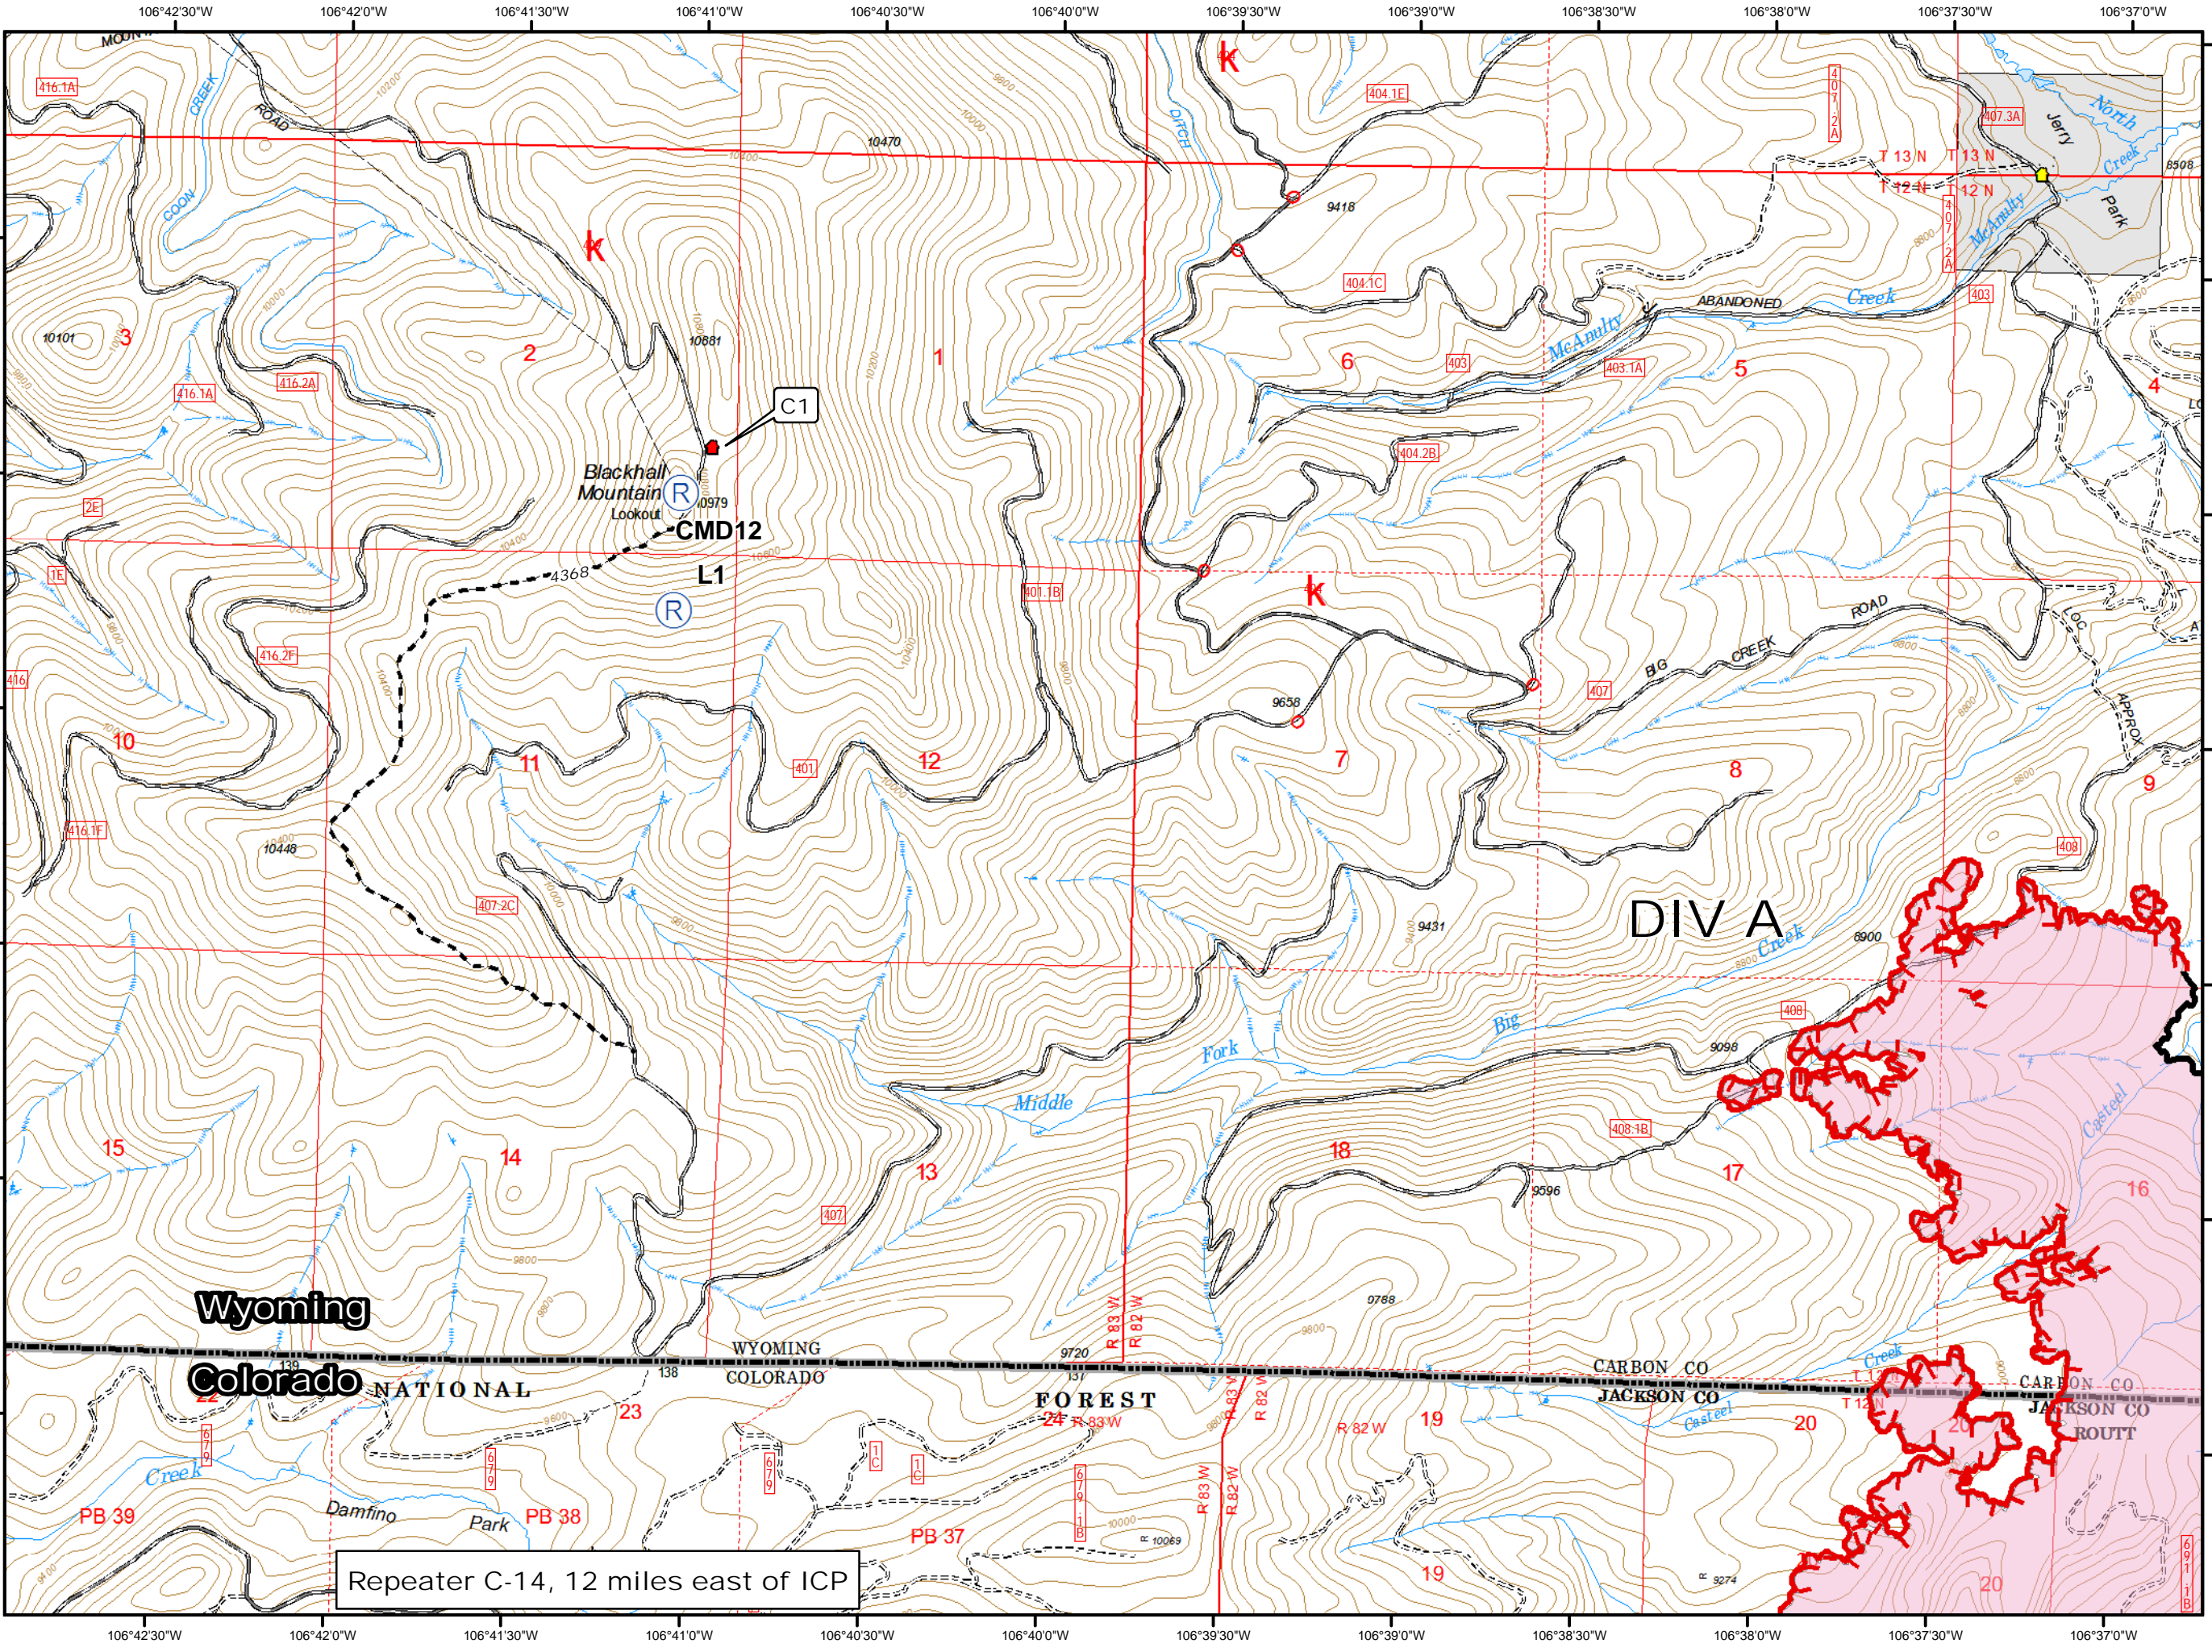

C

Map Created: 8/17/2016  
9:29:18 PM

- Legend**
- Defensible, Prep and Hold
  - Non-Defensible, Prep and Leave
  - Repeater
  - Uncontrolled Fire Edge
  - Completed Line

Repeater C-14, 12 miles east of ICP