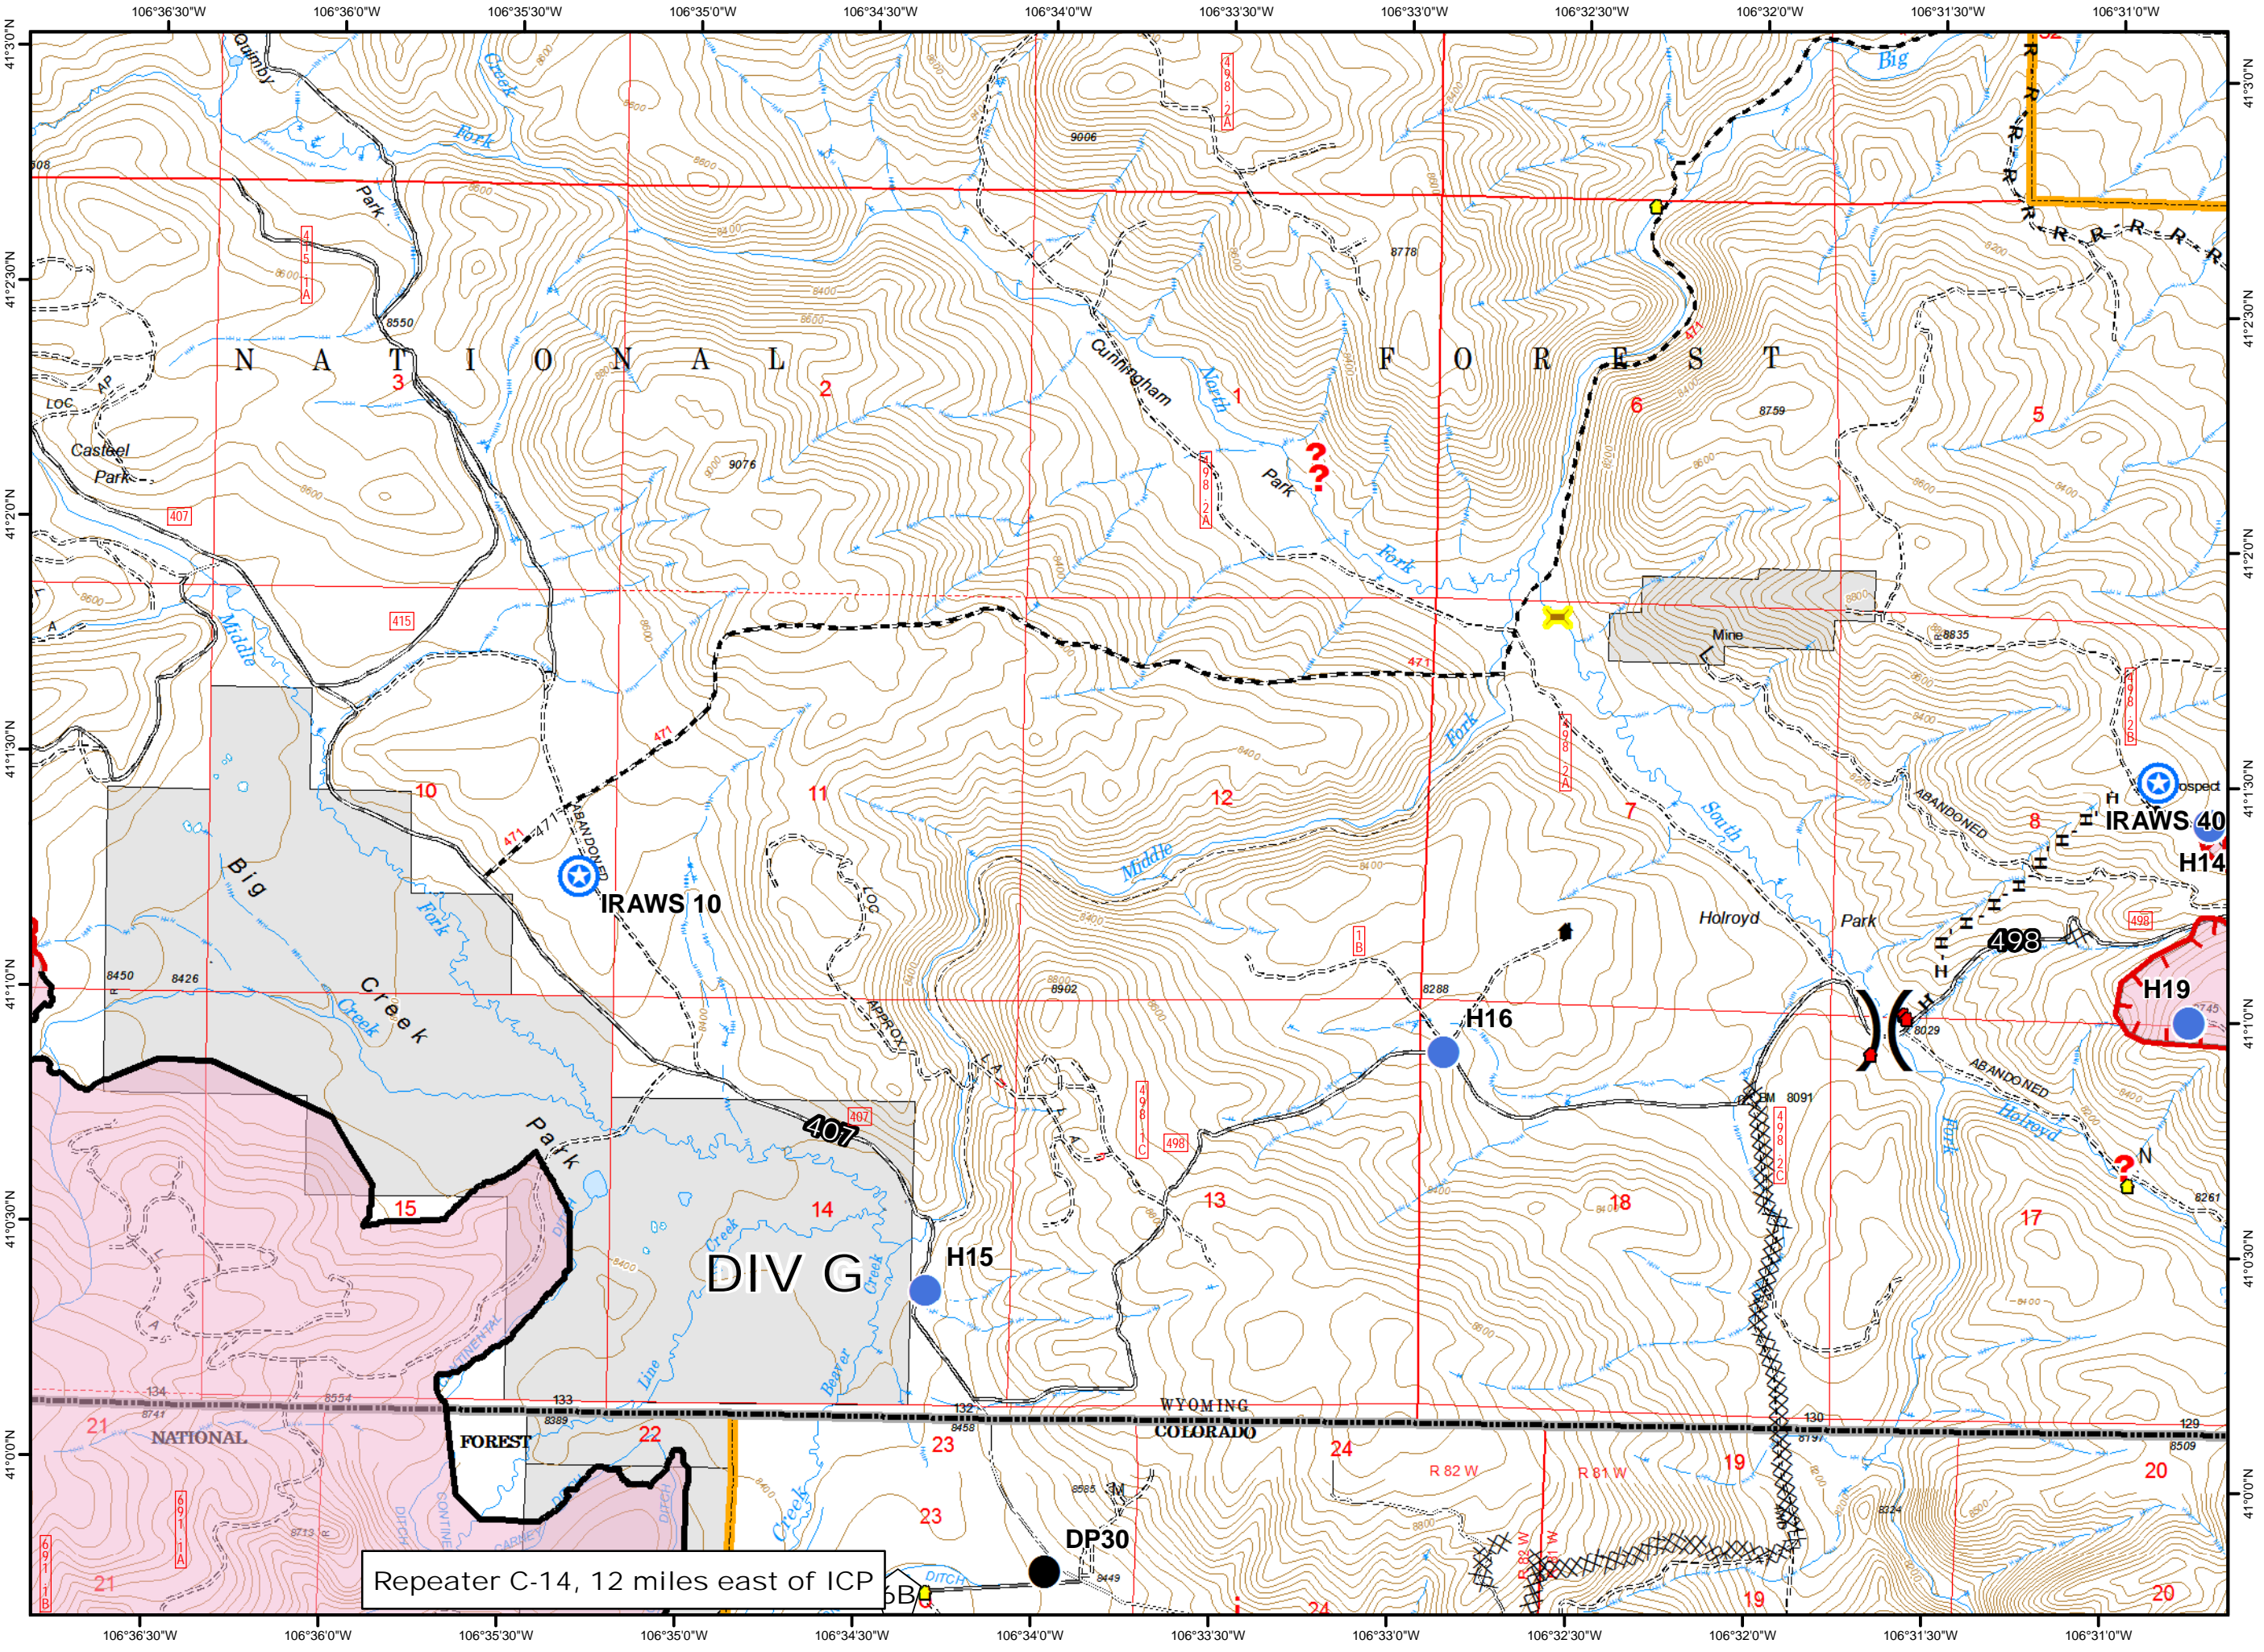

- Legend**
- Defensible, Prep and Hold
 - Non-Defensible, Prep and Leave
 - Non-Defensible, Rescue, Drive By
 - Unknown
 - Helispot
 - RAWS
 - Uncontrolled Fire Edge
 - Completed Dozer Line
 - Completed Line
 - H - H - Hand Line
 - R - R - Road as Completed Line
 - Highlighted Manmade Feature

Repeater C-14, 12 miles east of ICP