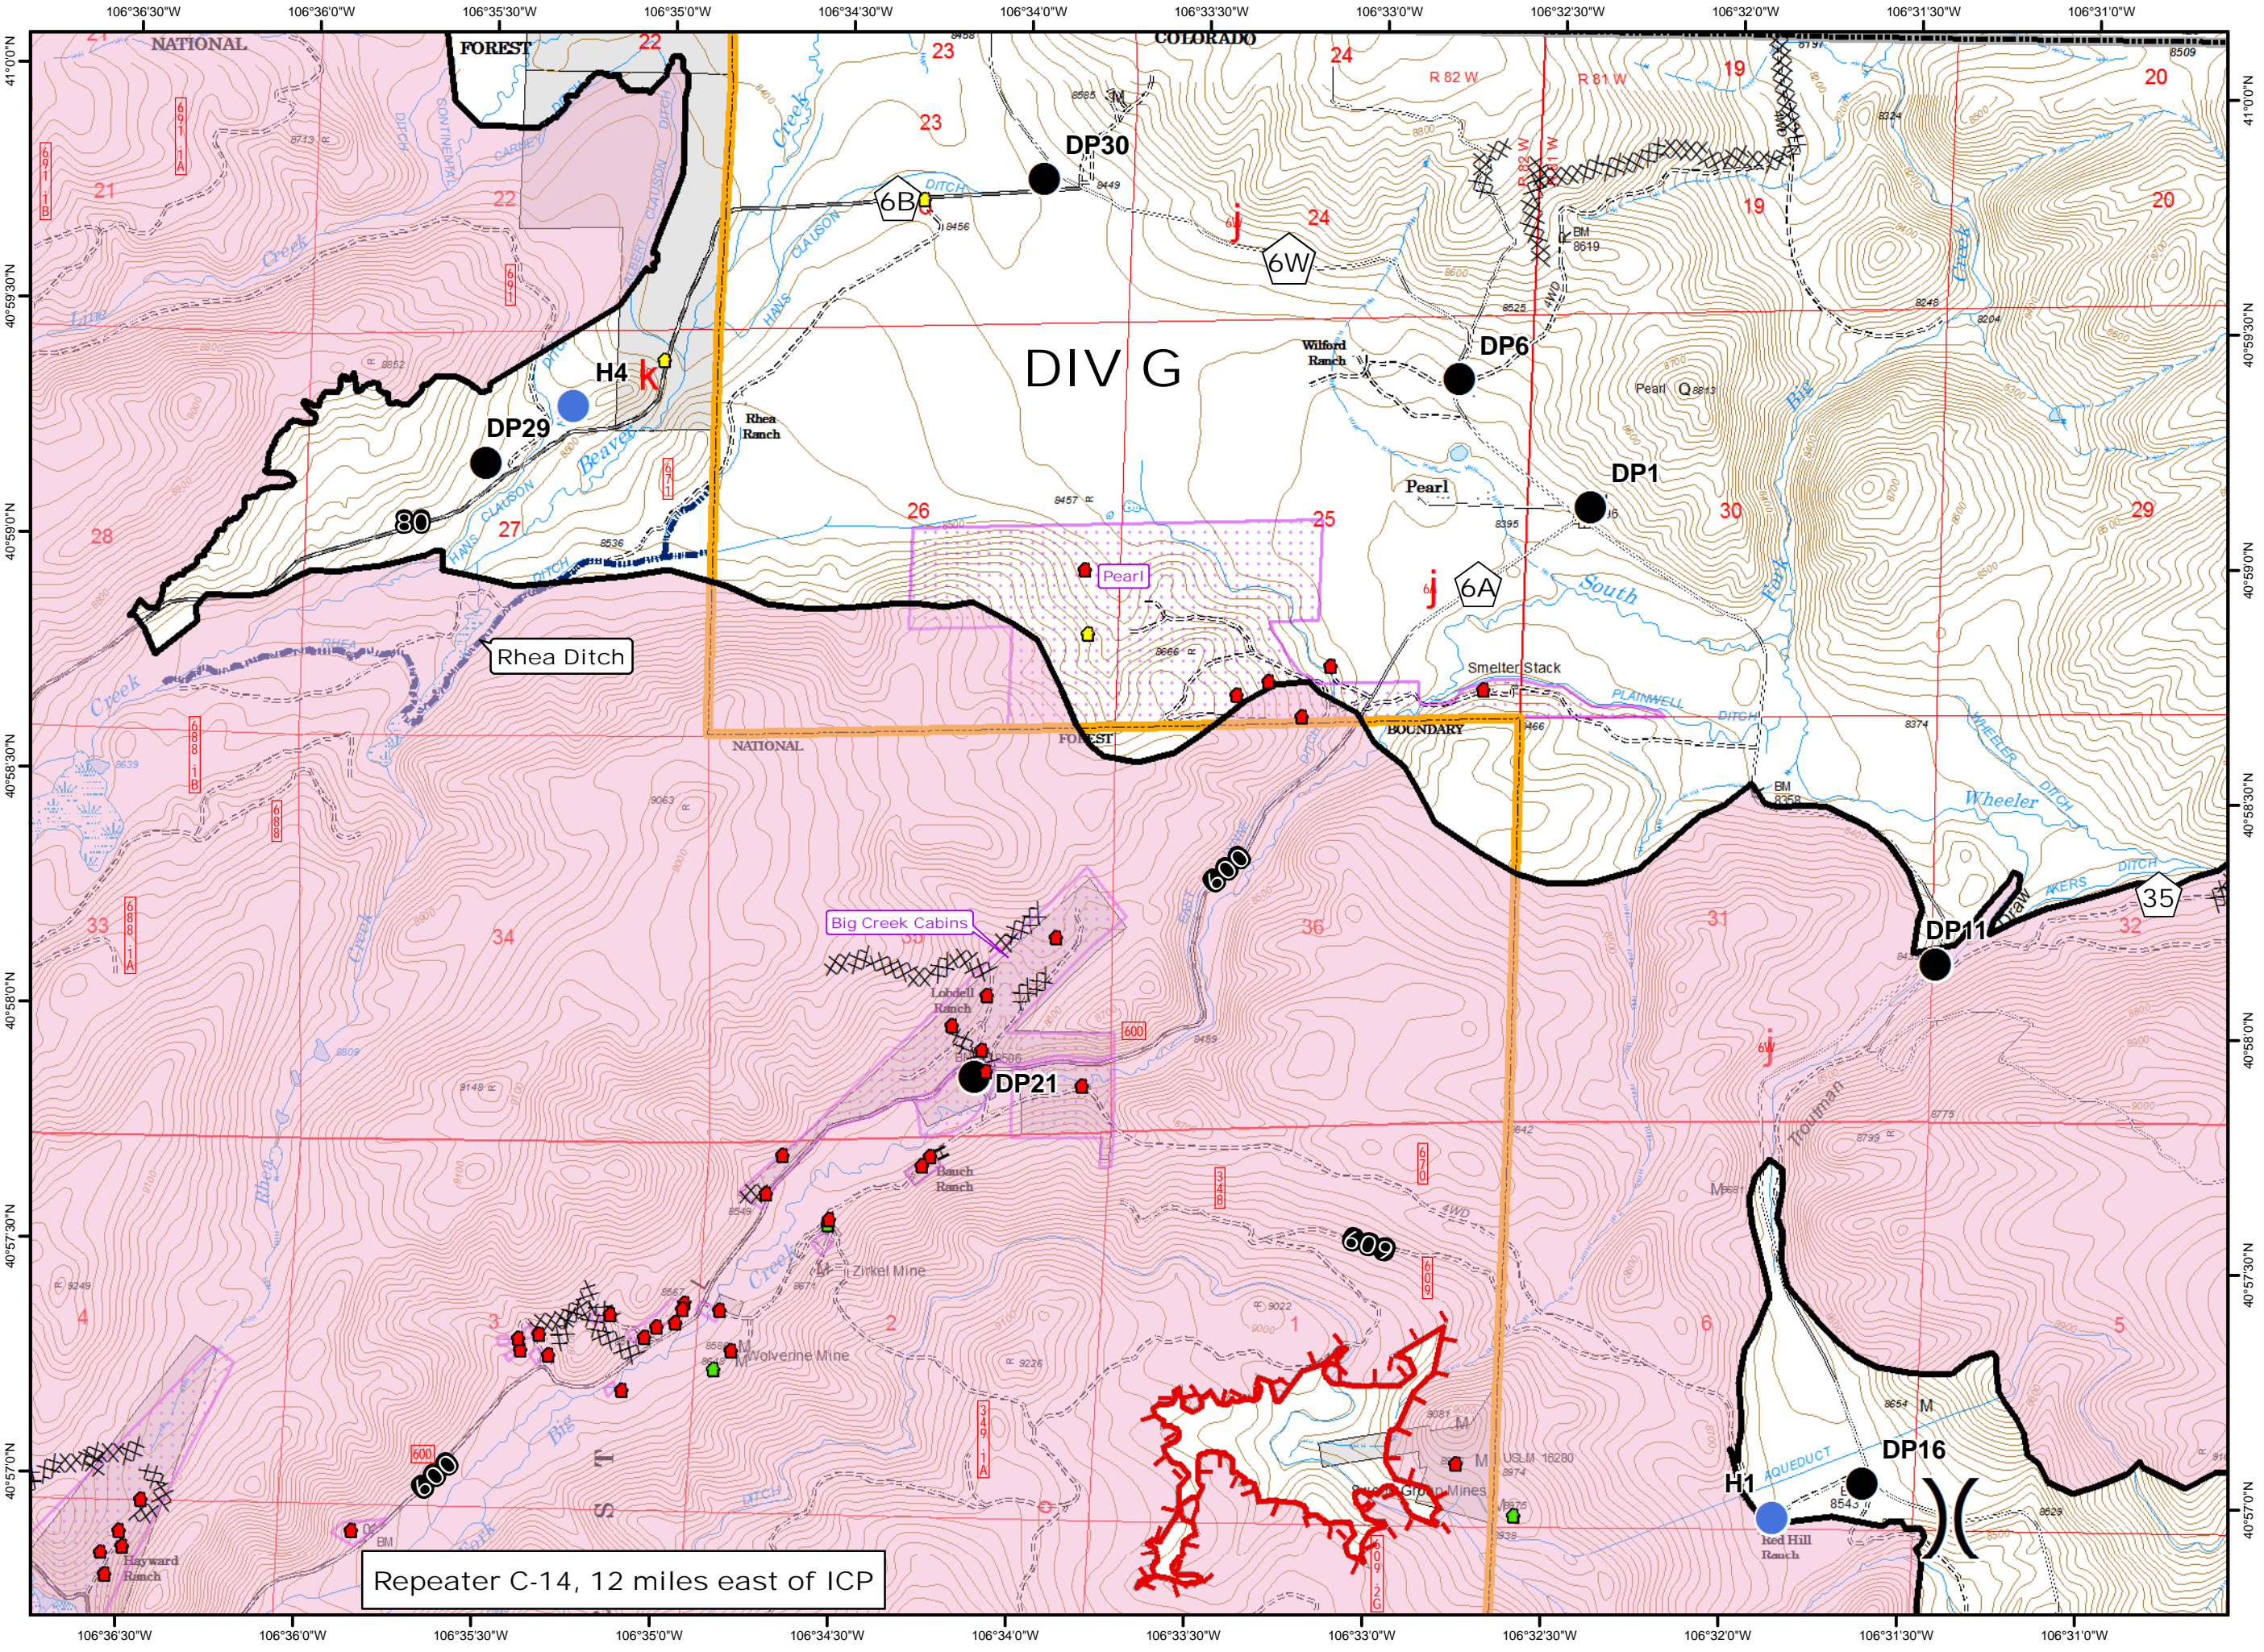

G

Map Created: 8/17/2016  
9:29:18 PM

Legend

- Defensible, Prep and Hold
- Defensible, Stand Alone
- Non-Defensible, Prep and Leave
- Drop Point
- Helispot
- Uncontrolled Fire Edge
- Completed Dozer Line
- Completed Line
- H - H - Hand Line
- Subdivisions

Repeater C-14, 12 miles east of ICP