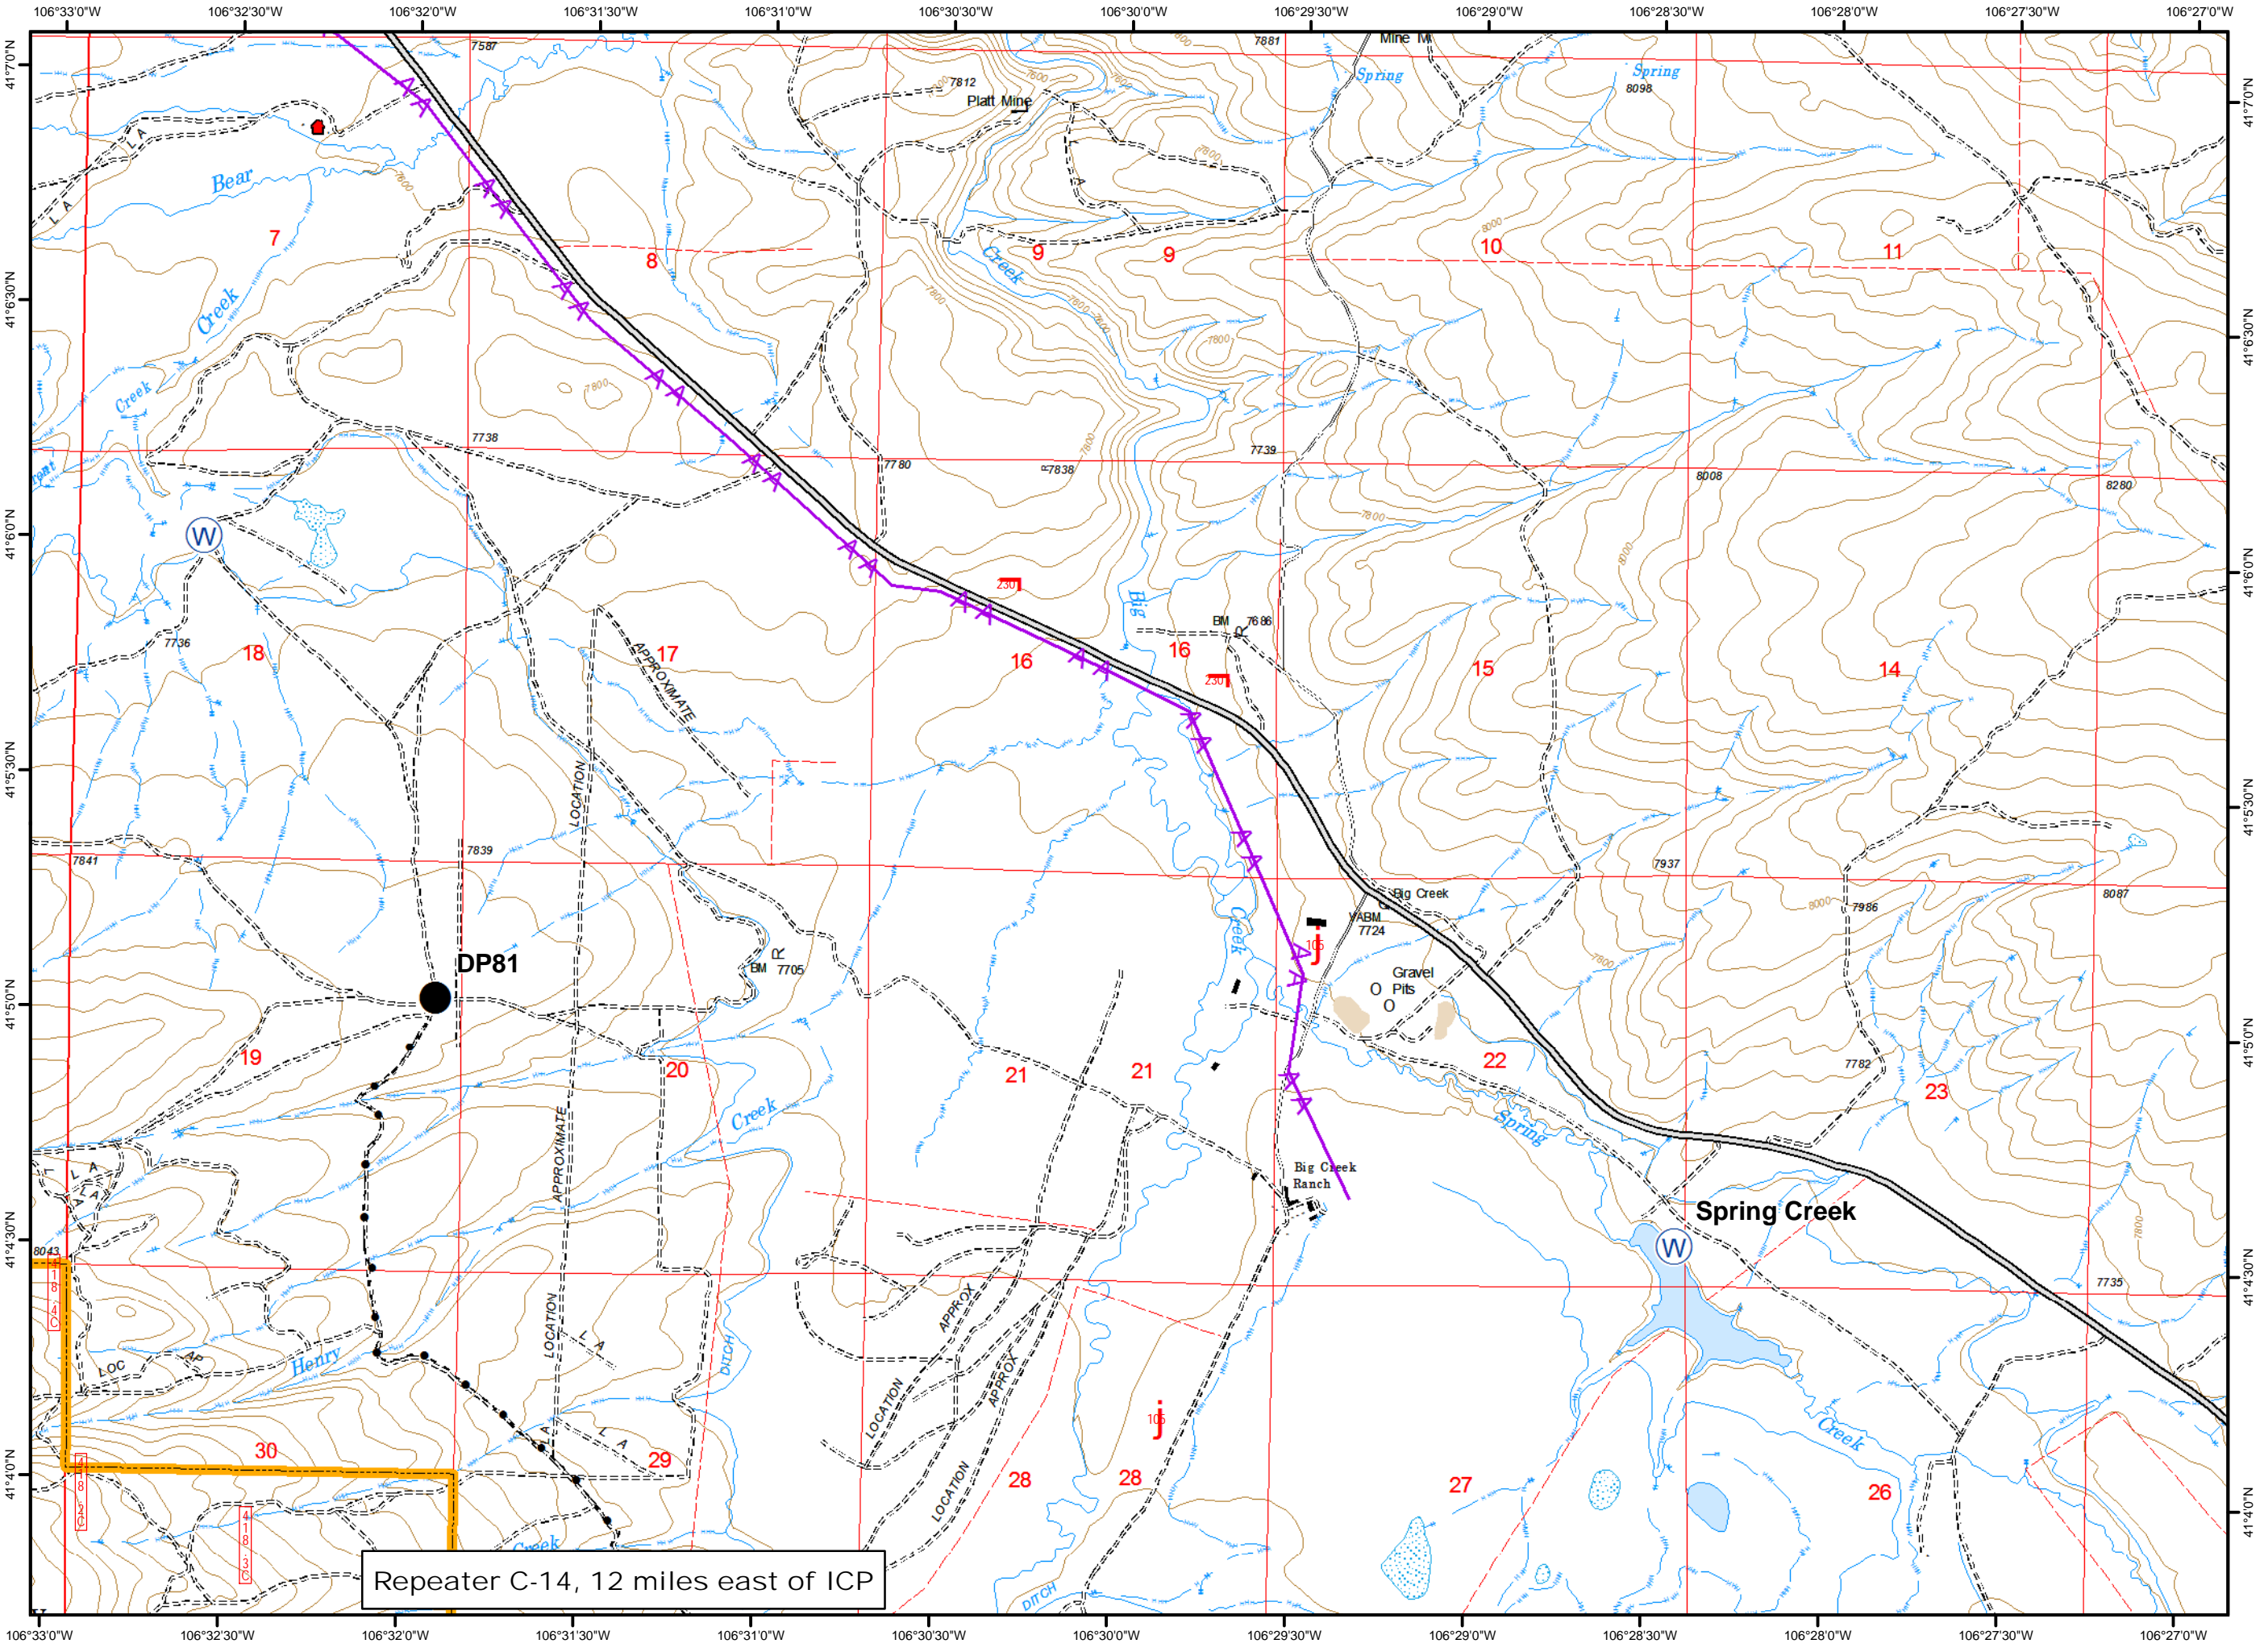

- Legend**
- Defensible, Prep and Hold
 - Drop Point
 - Water Source
 - Highlighted Manmade Feature
 - Powerlines

Repeater C-14, 12 miles east of ICP