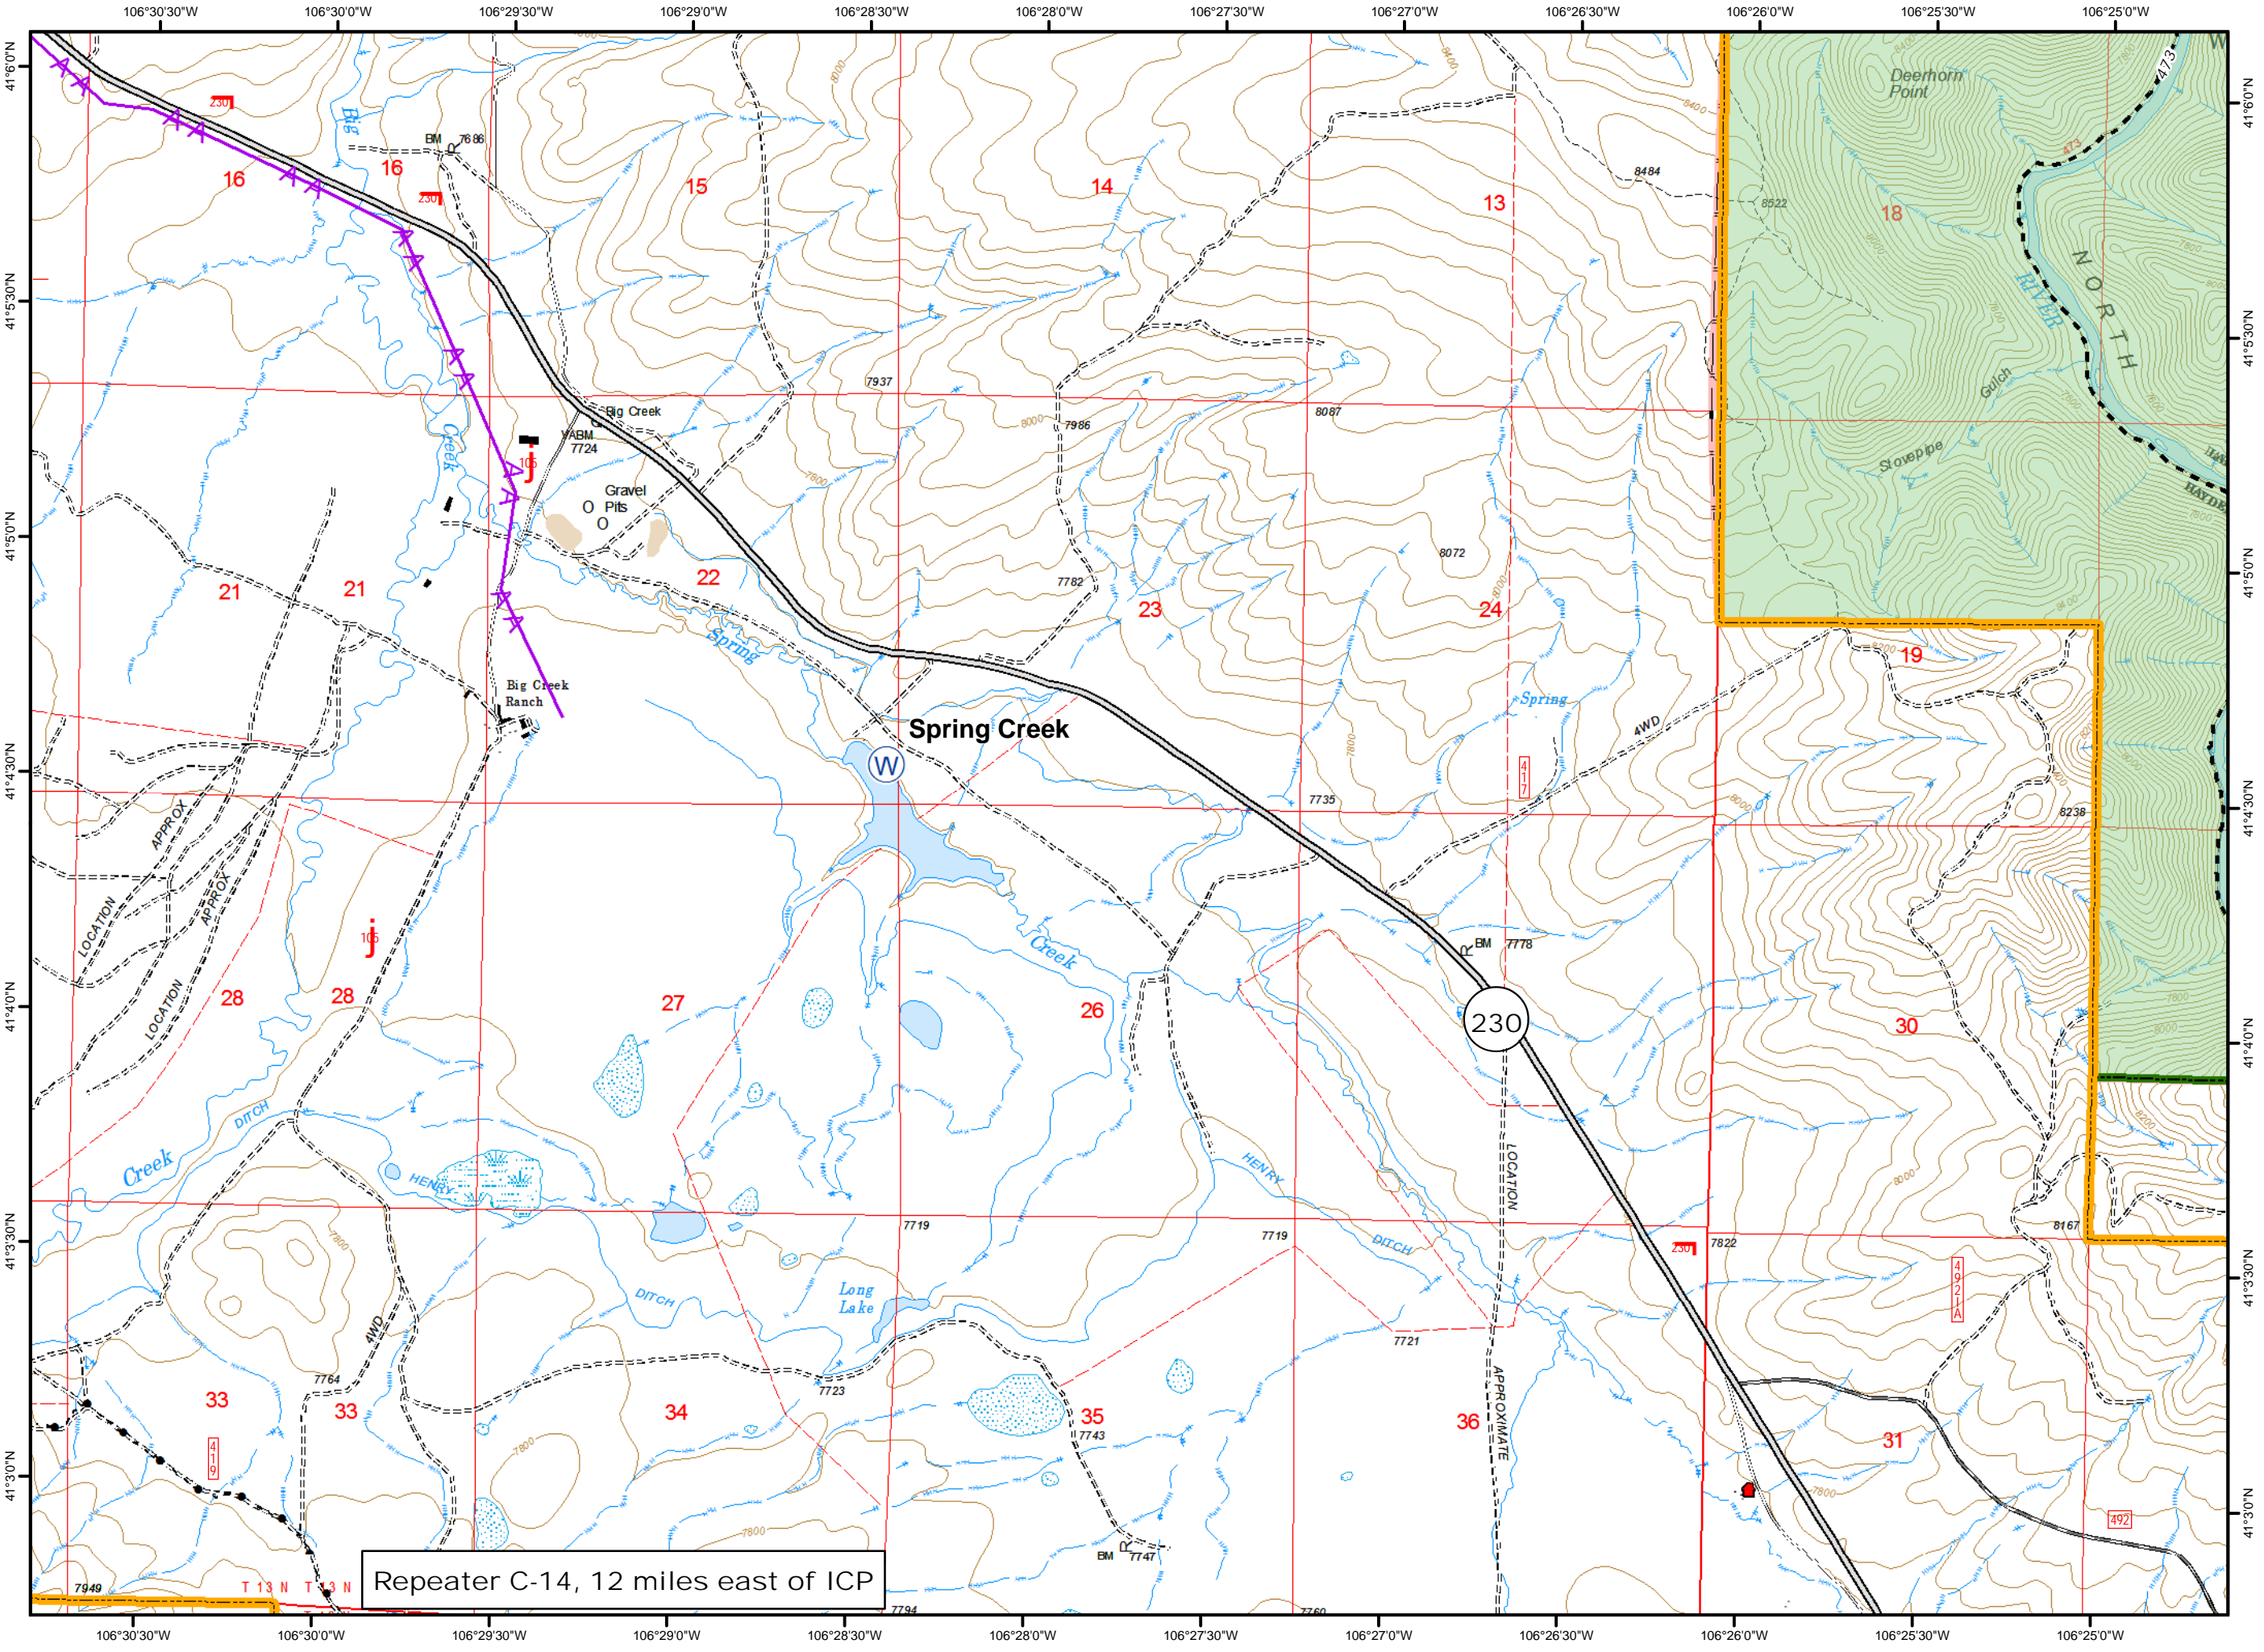

Map Created: 8/17/2016
9:29:18 PM

- Legend**
- Defensible, Prep and Hold
 - Water Source
 - Highlighted Manmade Feature
 - Powerlines
 - Wilderness

Repeater C-14, 12 miles east of ICP