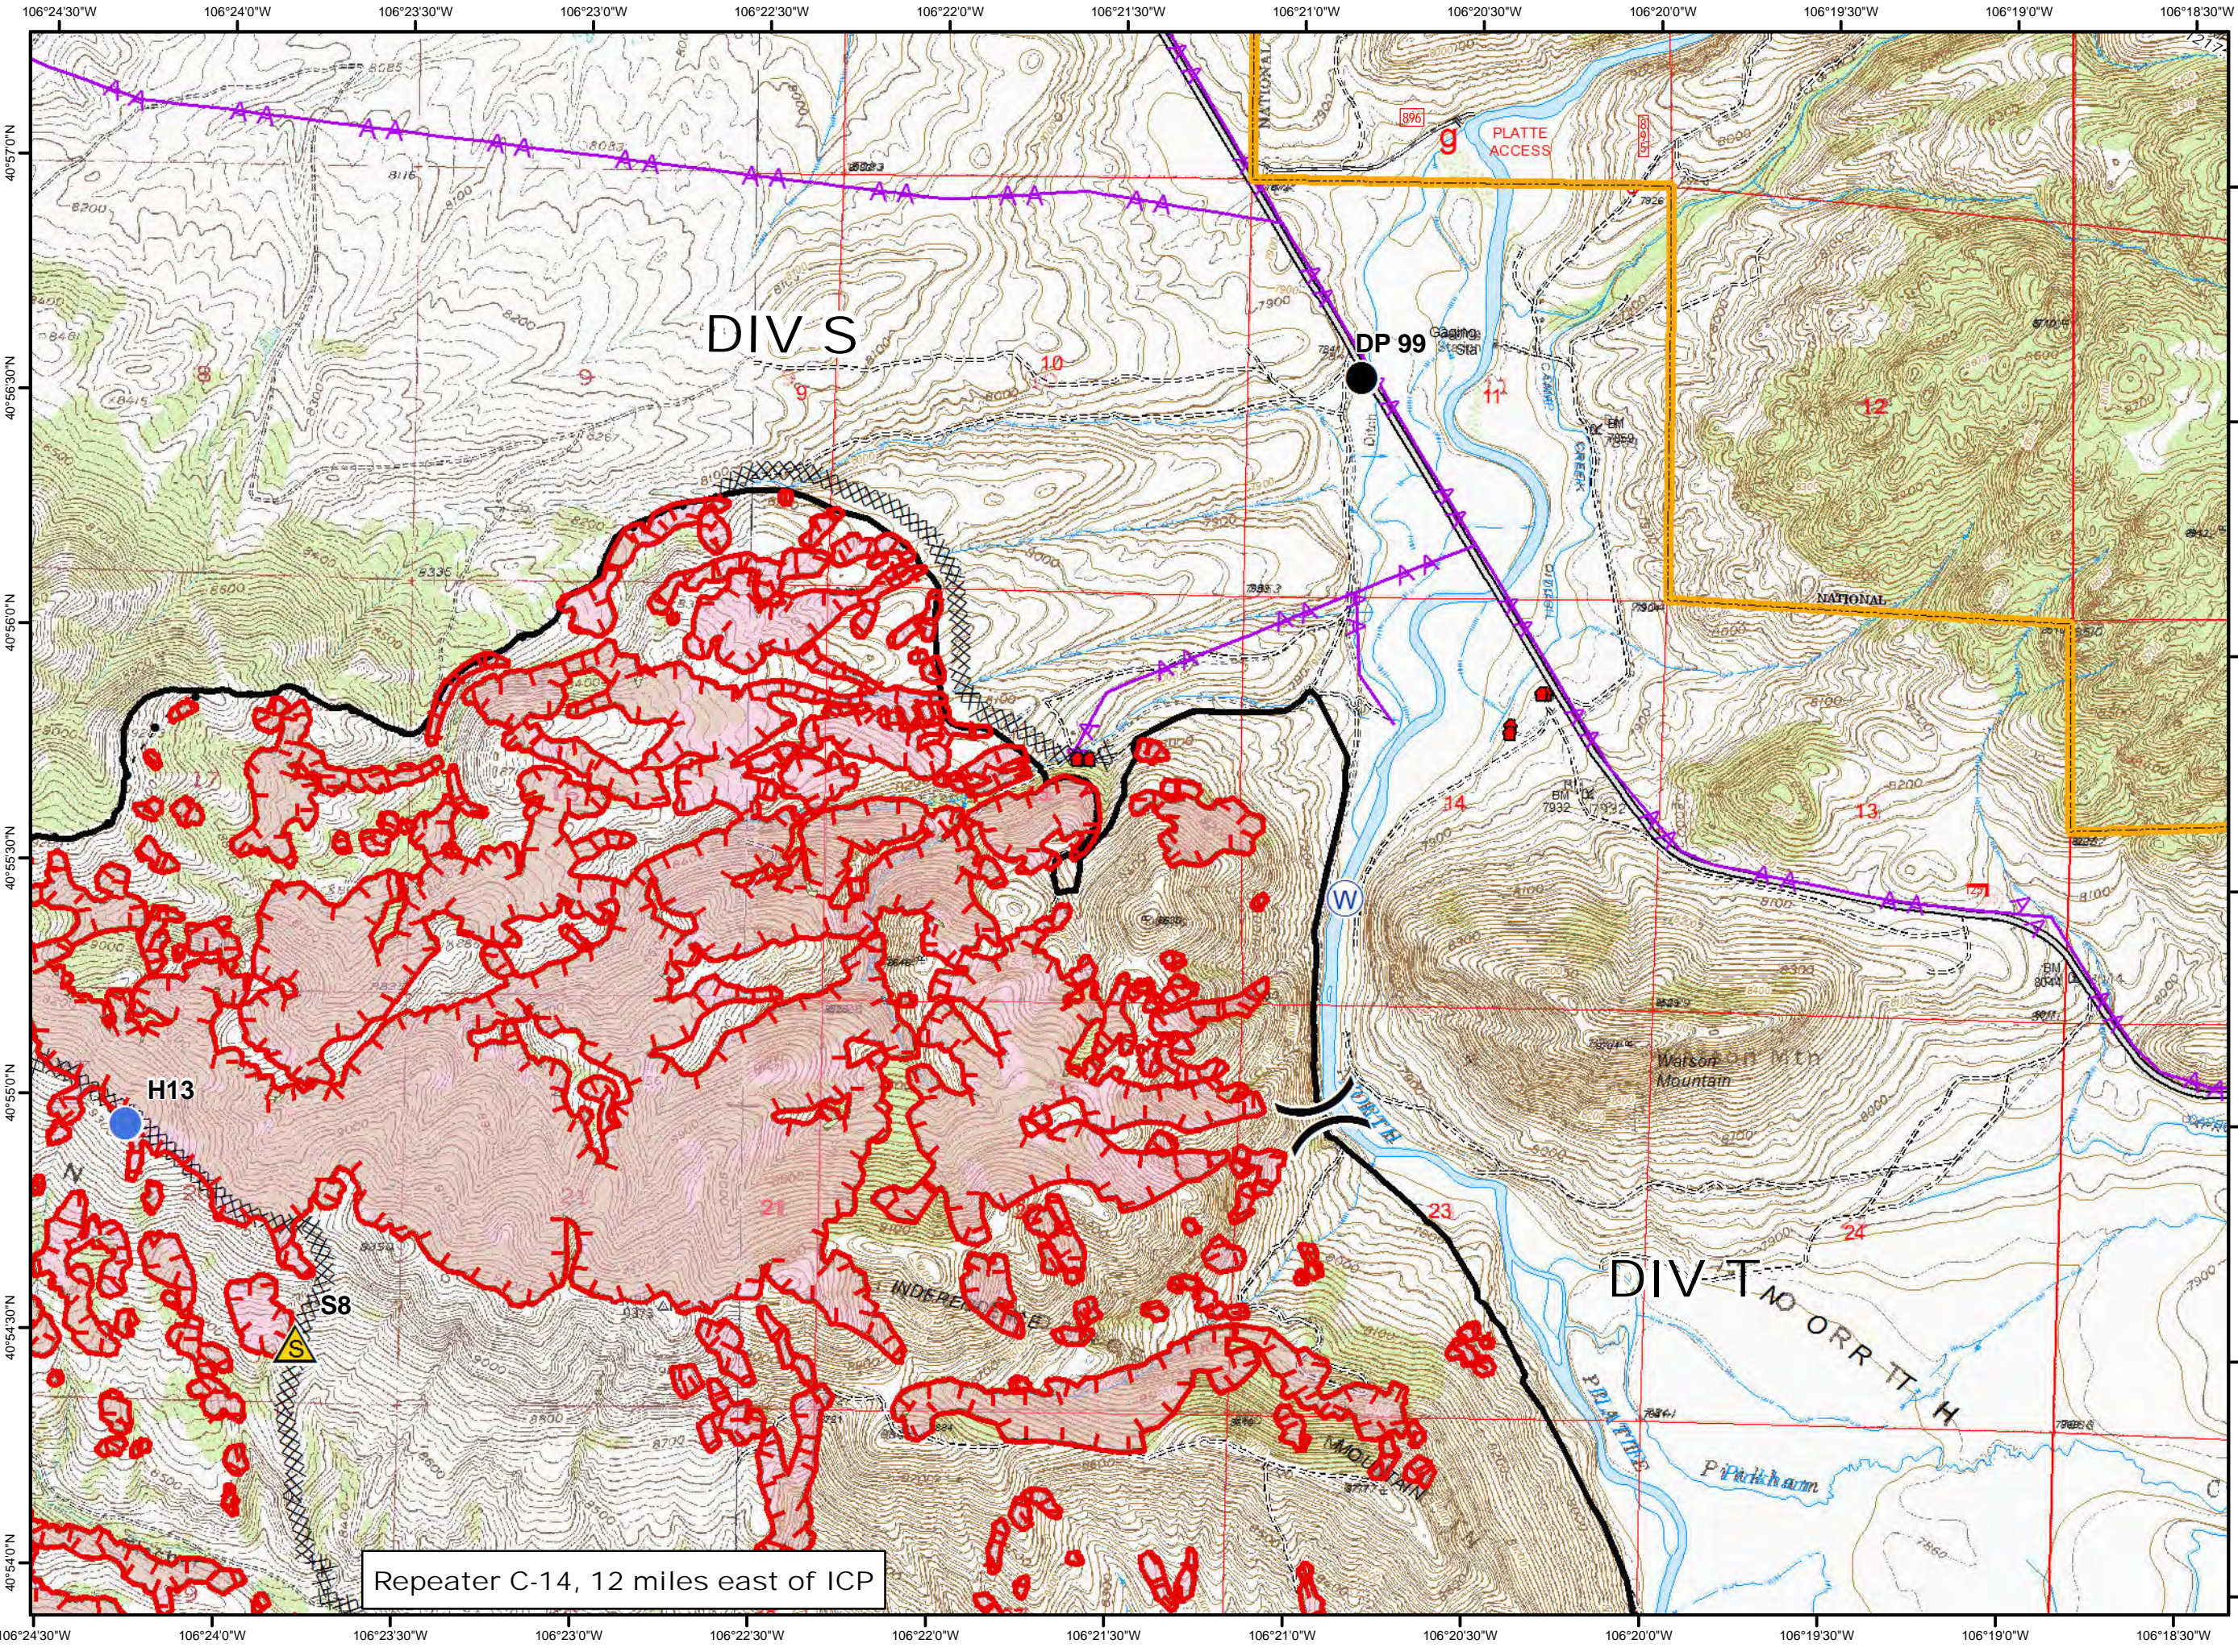

- Legend**
- Defensible, Prep and Hold
 - Drop Point
 - Helispot
 - Safety Zone
 - Water Source
 - Uncontrolled Fire Edge
 - Completed Dozer Line
 - Completed Line
 - Highlighted Manmade Feature
 - Powerlines

Repeater C-14, 12 miles east of ICP