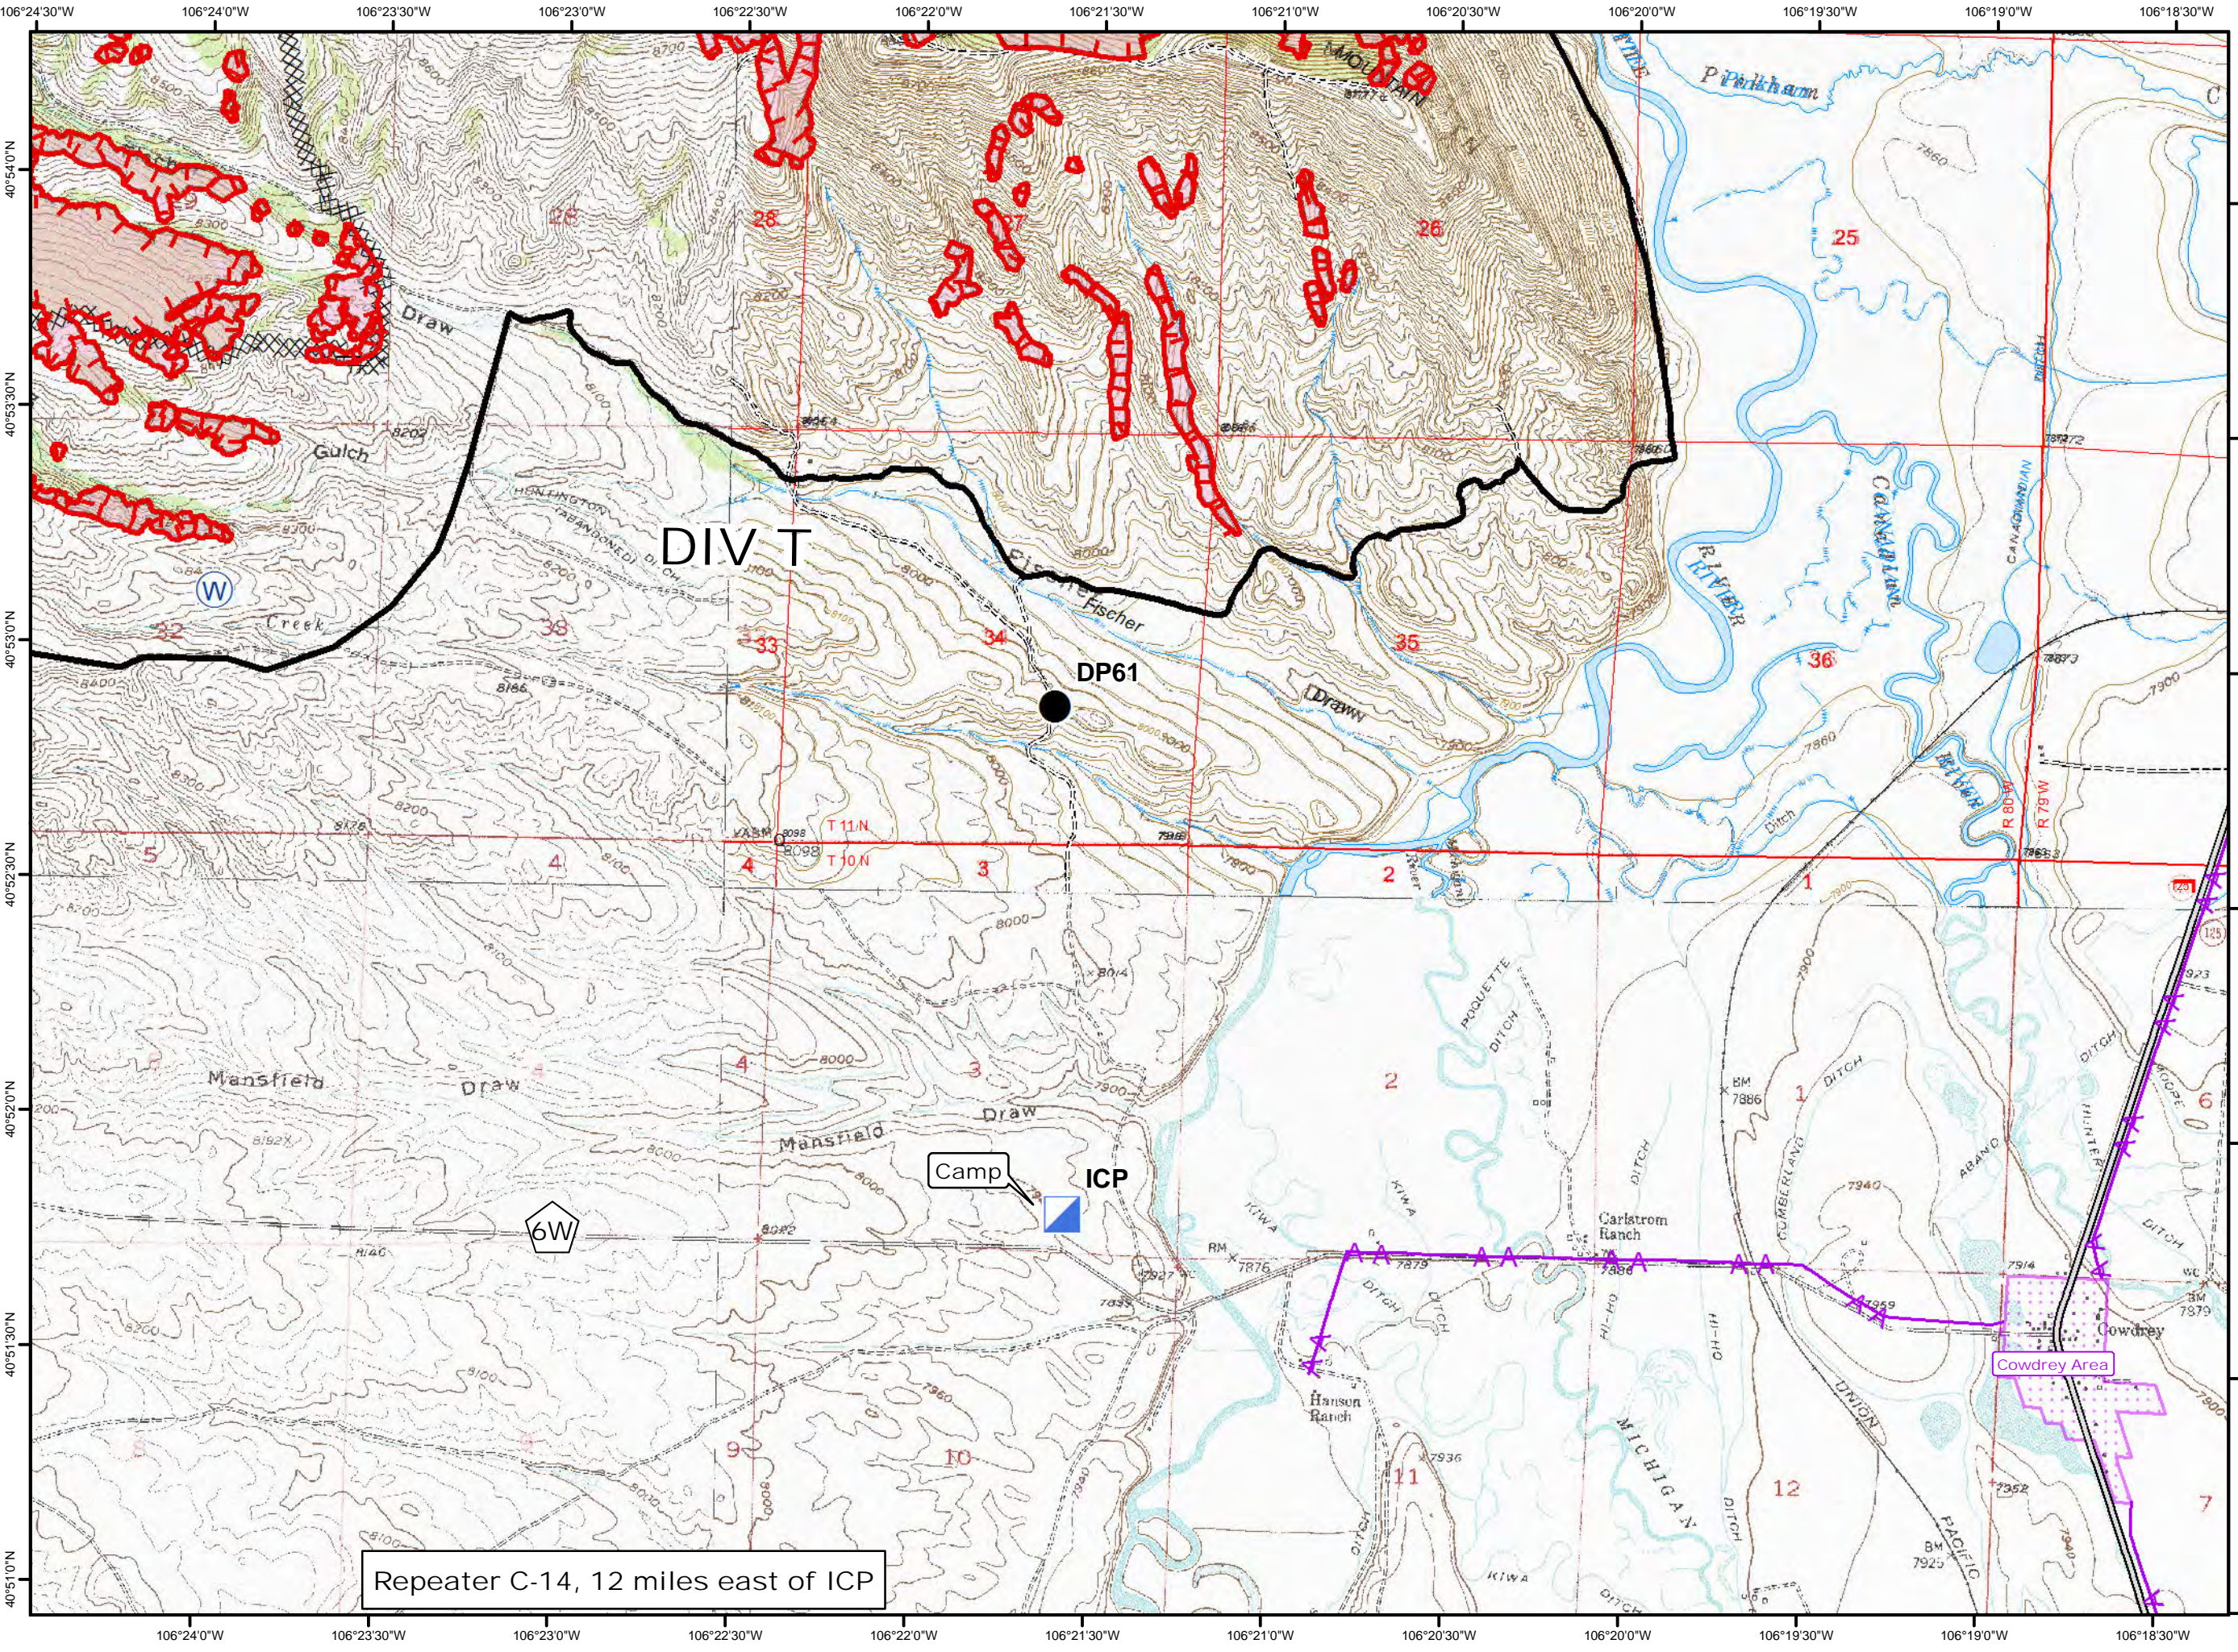

○
Map Created: 8/18/2016
8:21:45 PM

- Legend**
- Drop Point
 - ▣ Incident Command Post
 - Ⓜ Water Source
 - └─┘ Uncontrolled Fire Edge
 - XXXXX Completed Dozer Line
 - Completed Line
 - Powerlines
 - ▭ Subdivisions

Repeater C-14, 12 miles east of ICP