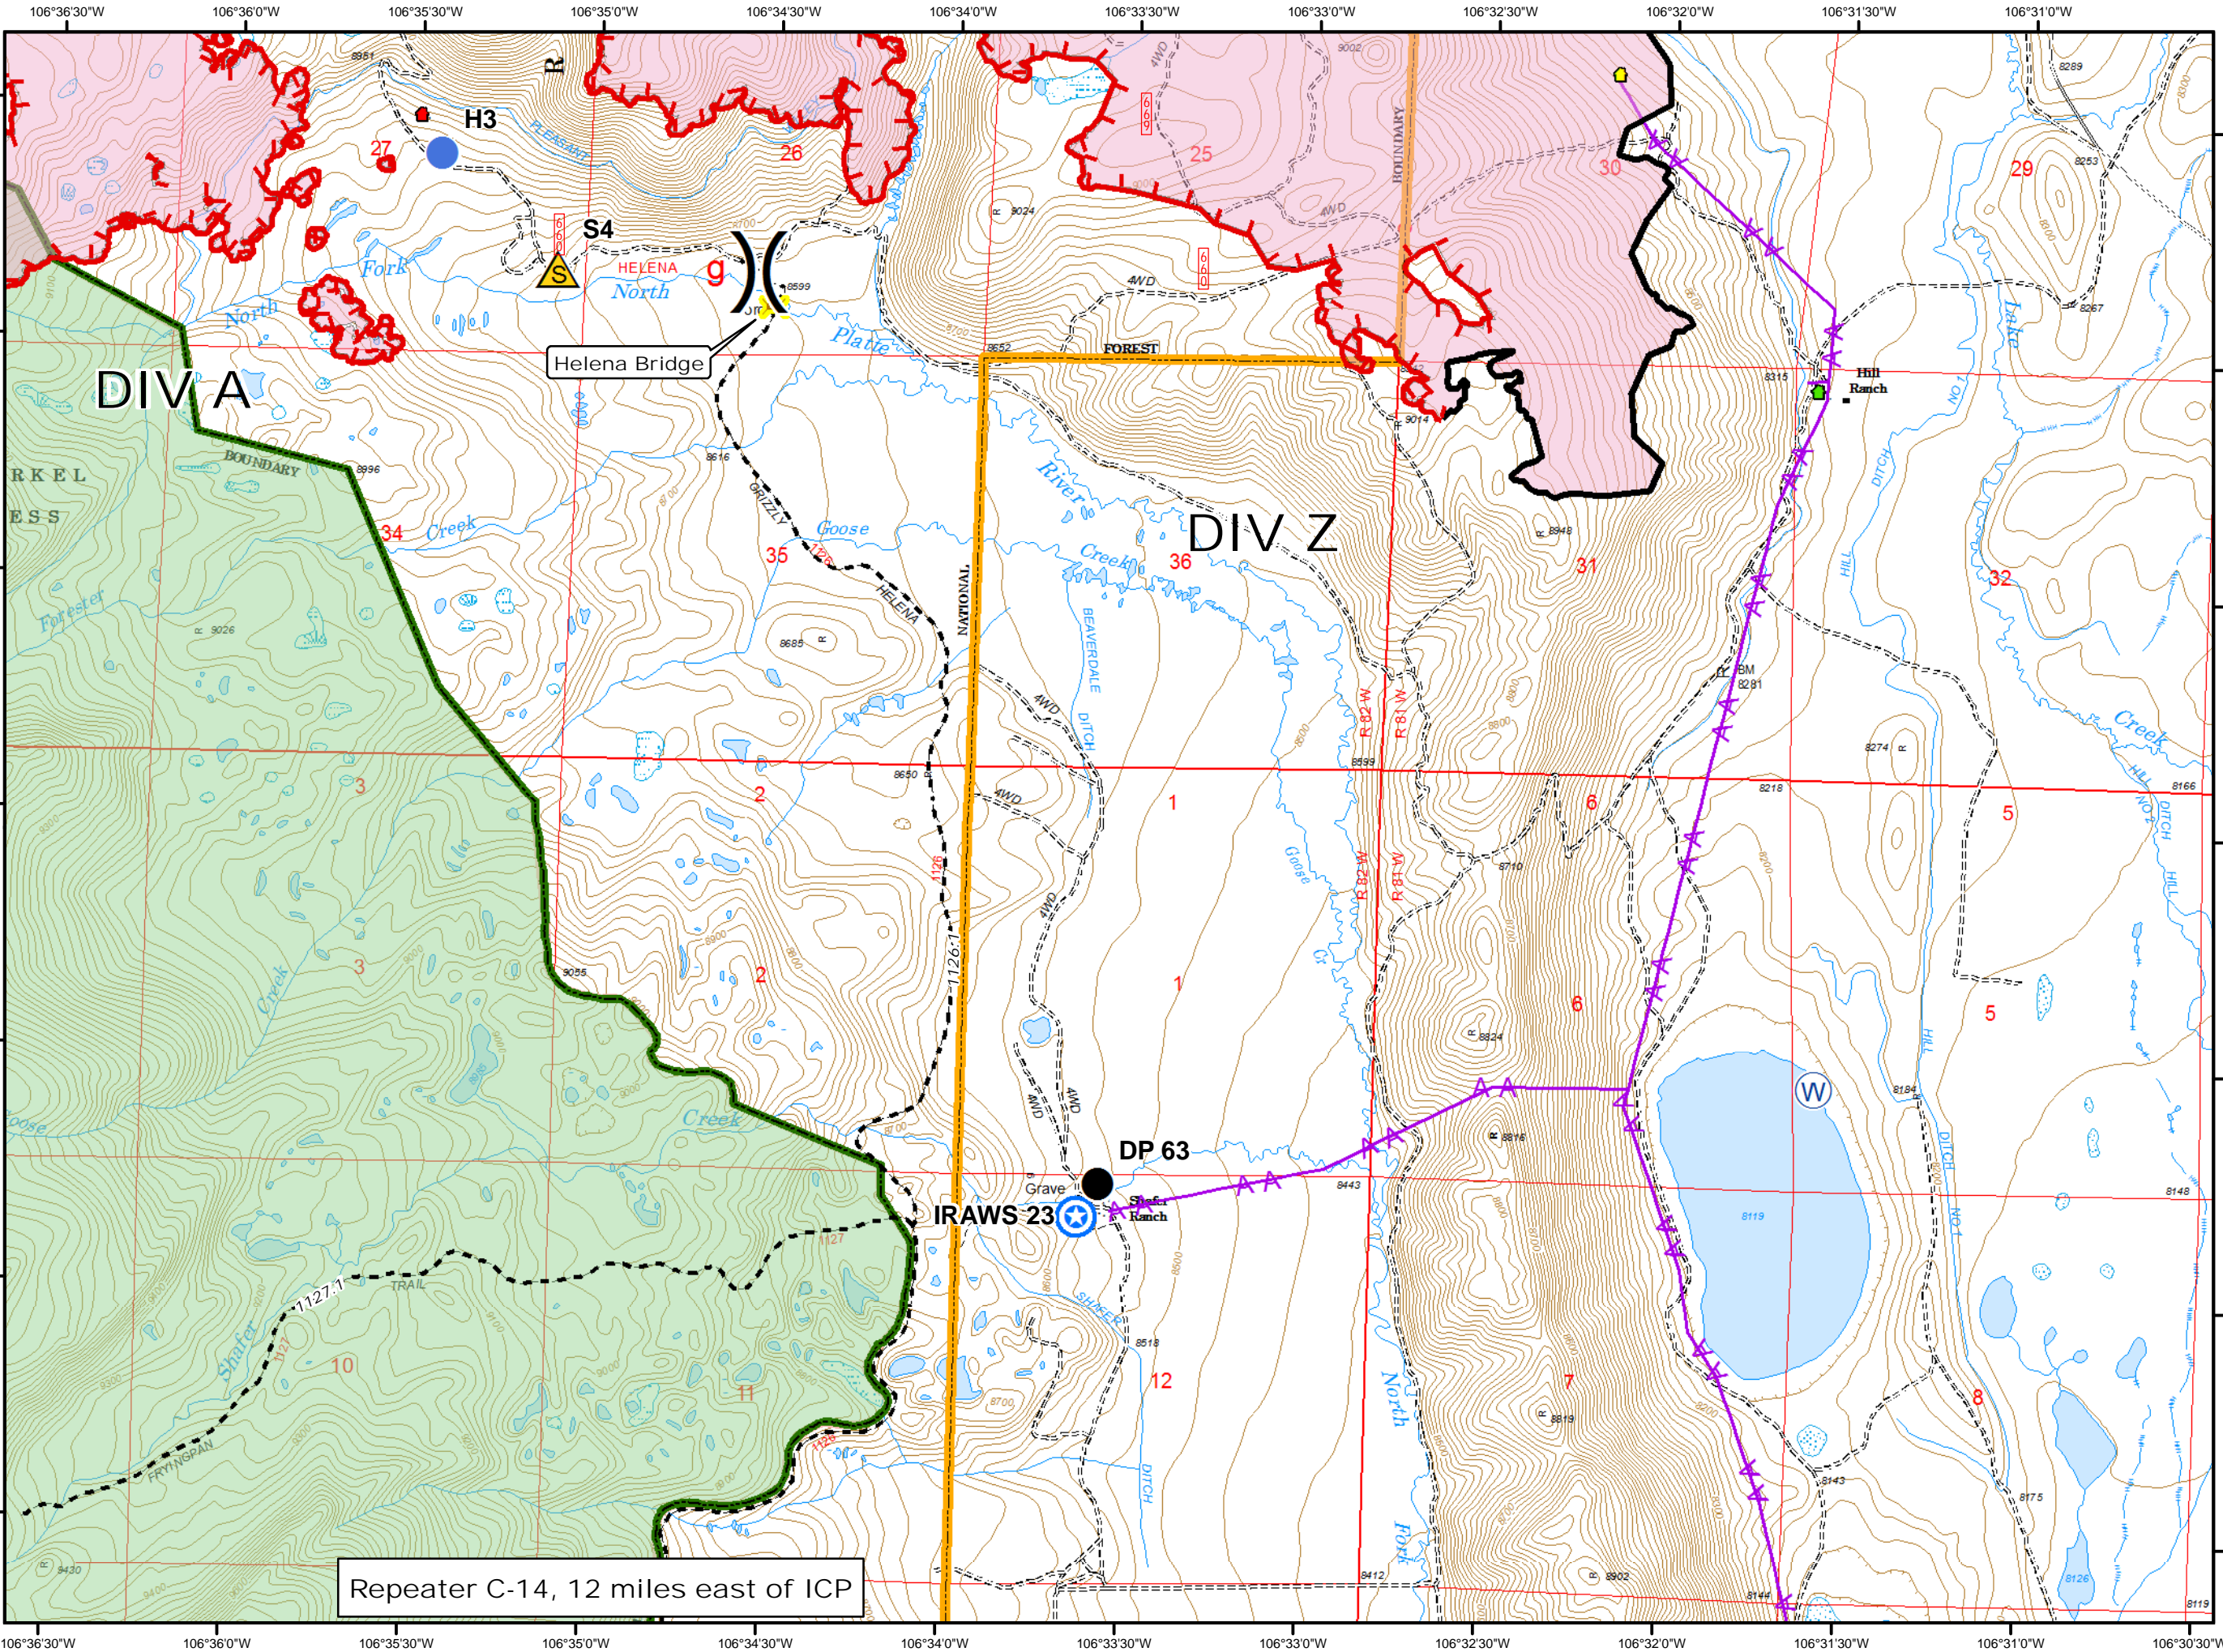

- Legend**
- Defensible, Prep and Hold
 - Defensible, Stand Alone
 - Non-Defensible, Prep and Leave
 - Drop Point
 - Helispot
 - Safety Zone
 - Water Source
 - RAWS
 - Uncontrolled Fire Edge
 - Completed Line
 - Powerlines
 - Wilderness

Repeater C-14, 12 miles east of ICP