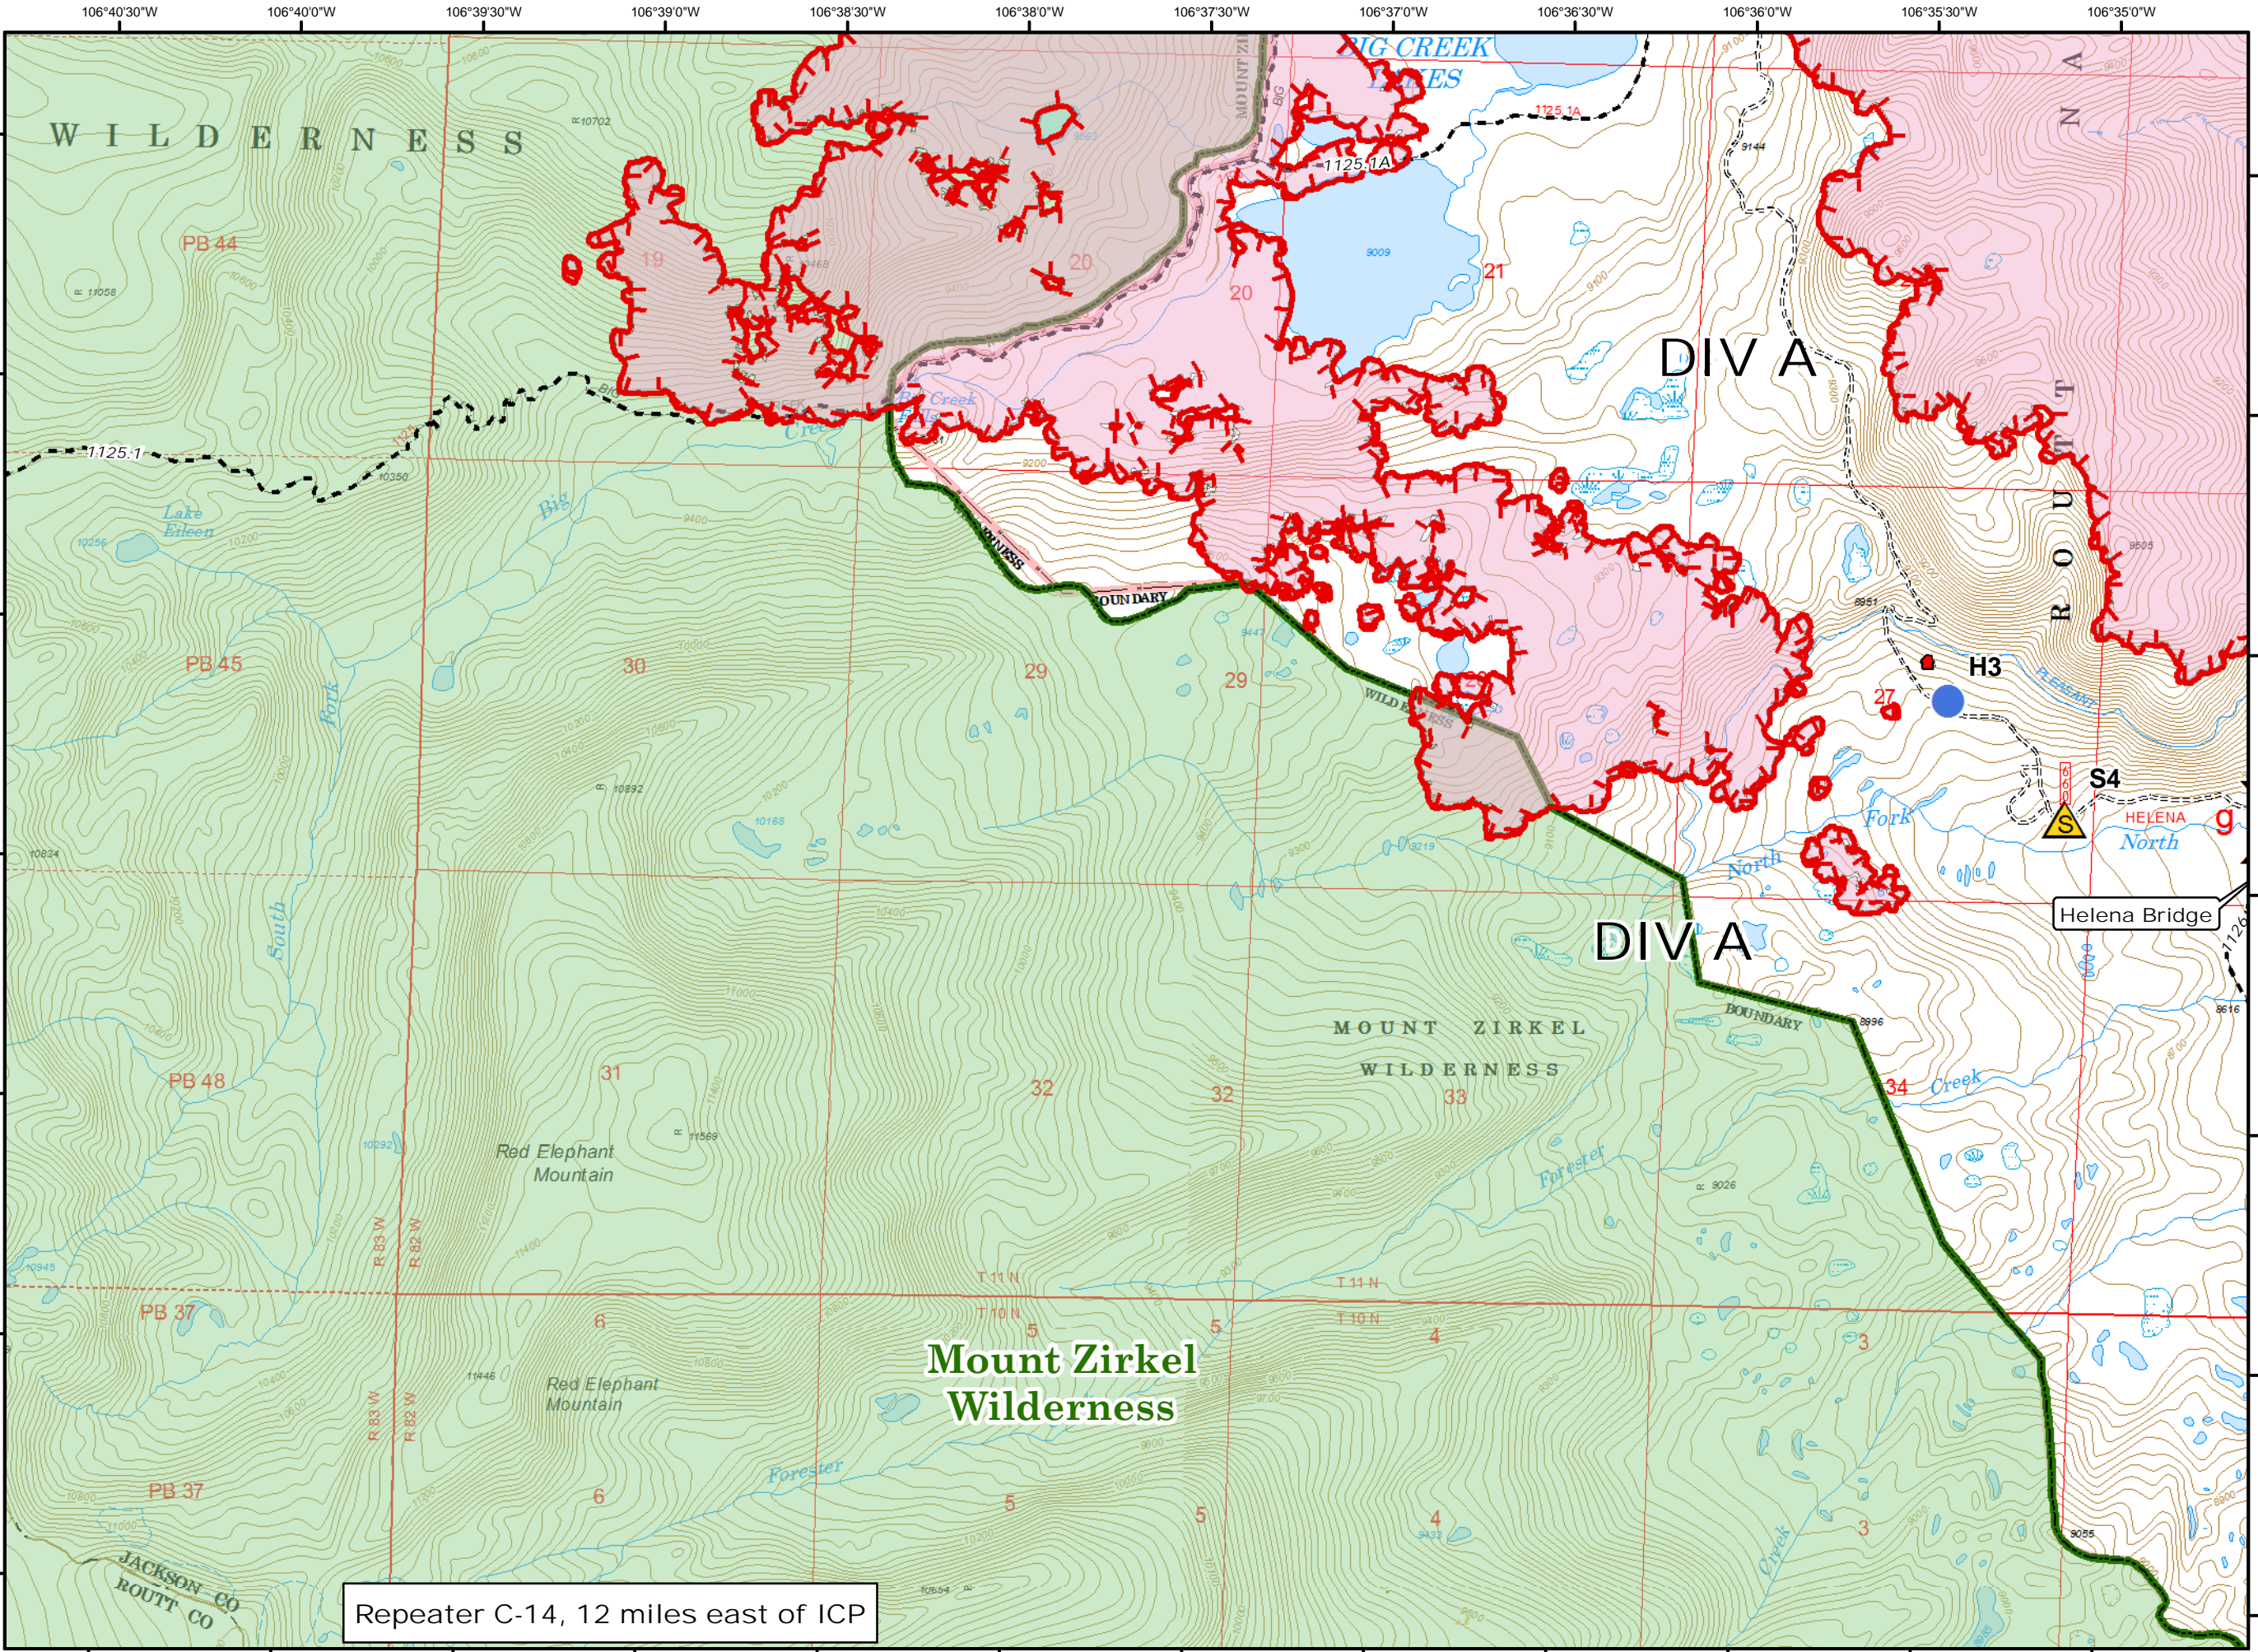

- Legend**
- Defensible, Prep and Hold
 - Helispot
 - Safety Zone
 - Uncontrolled Fire Edge
 - Wilderness

Repeater C-14, 12 miles east of ICP