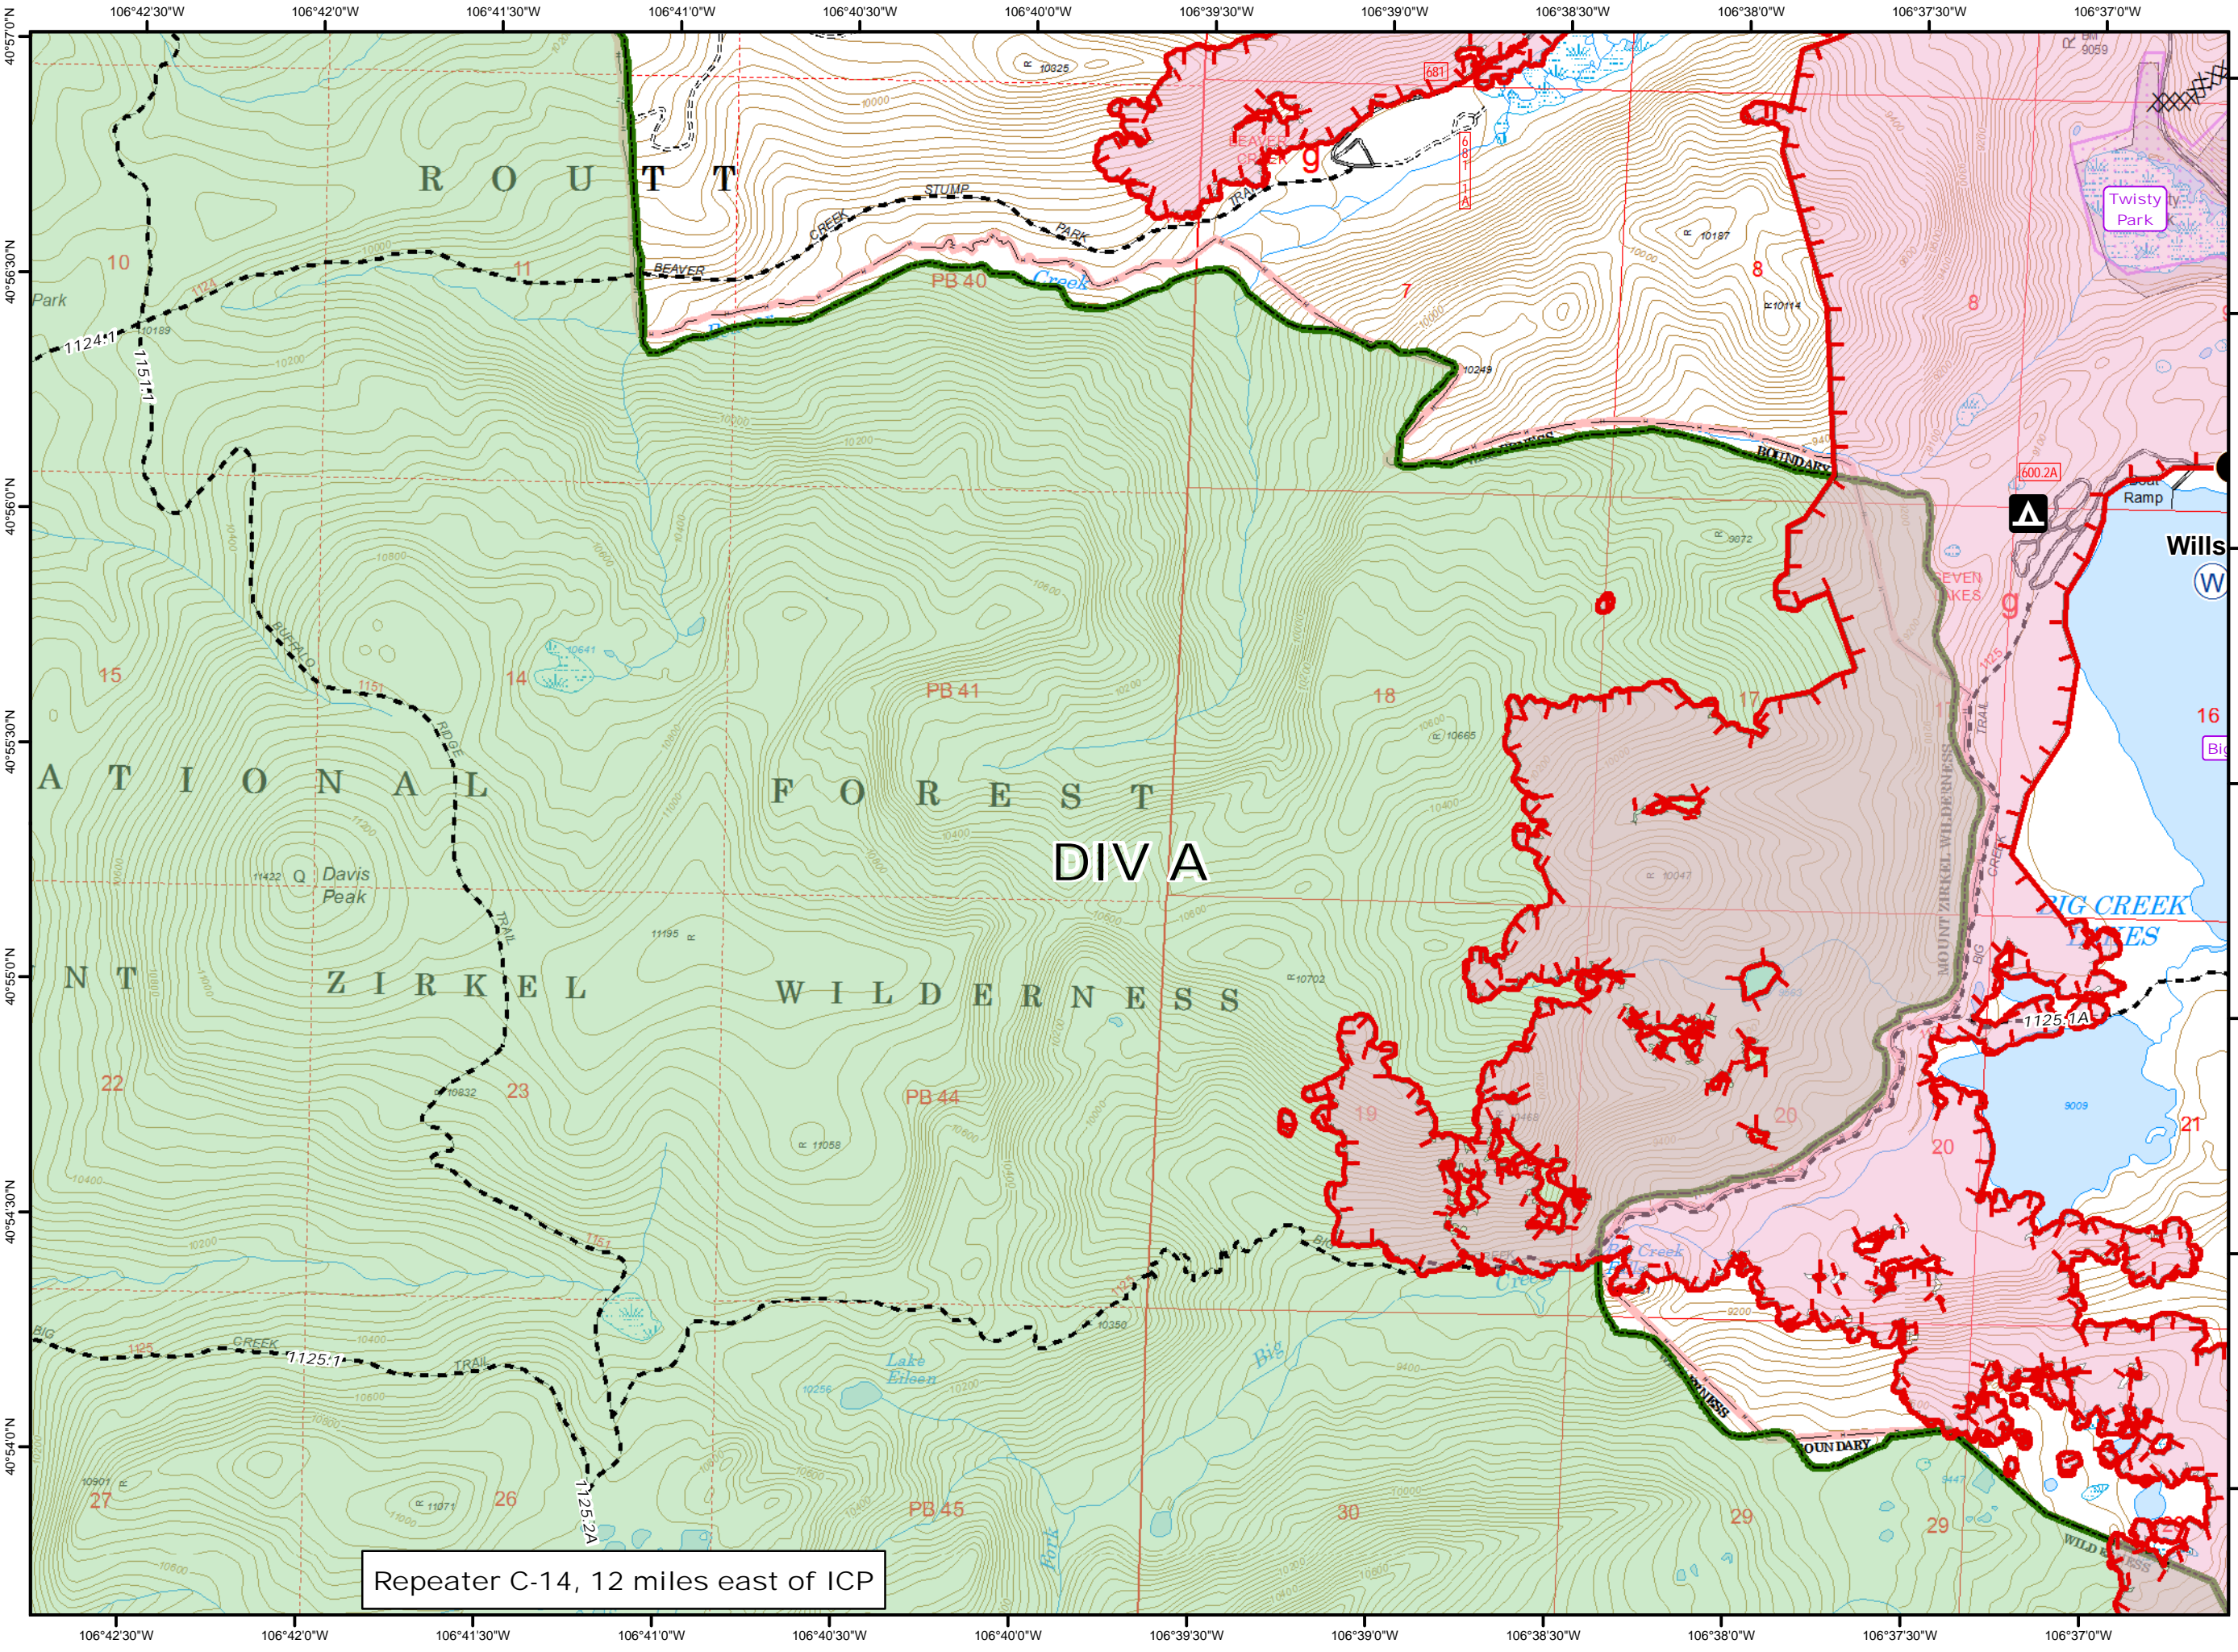

A

Map Created: 8/18/2016
8:21:45 PM

- Legend**
- Water Source
 - Uncontrolled Fire Edge
 - Completed Dozer Line
 - Subdivisions
 - Wilderness

Repeater C-14, 12 miles east of ICP