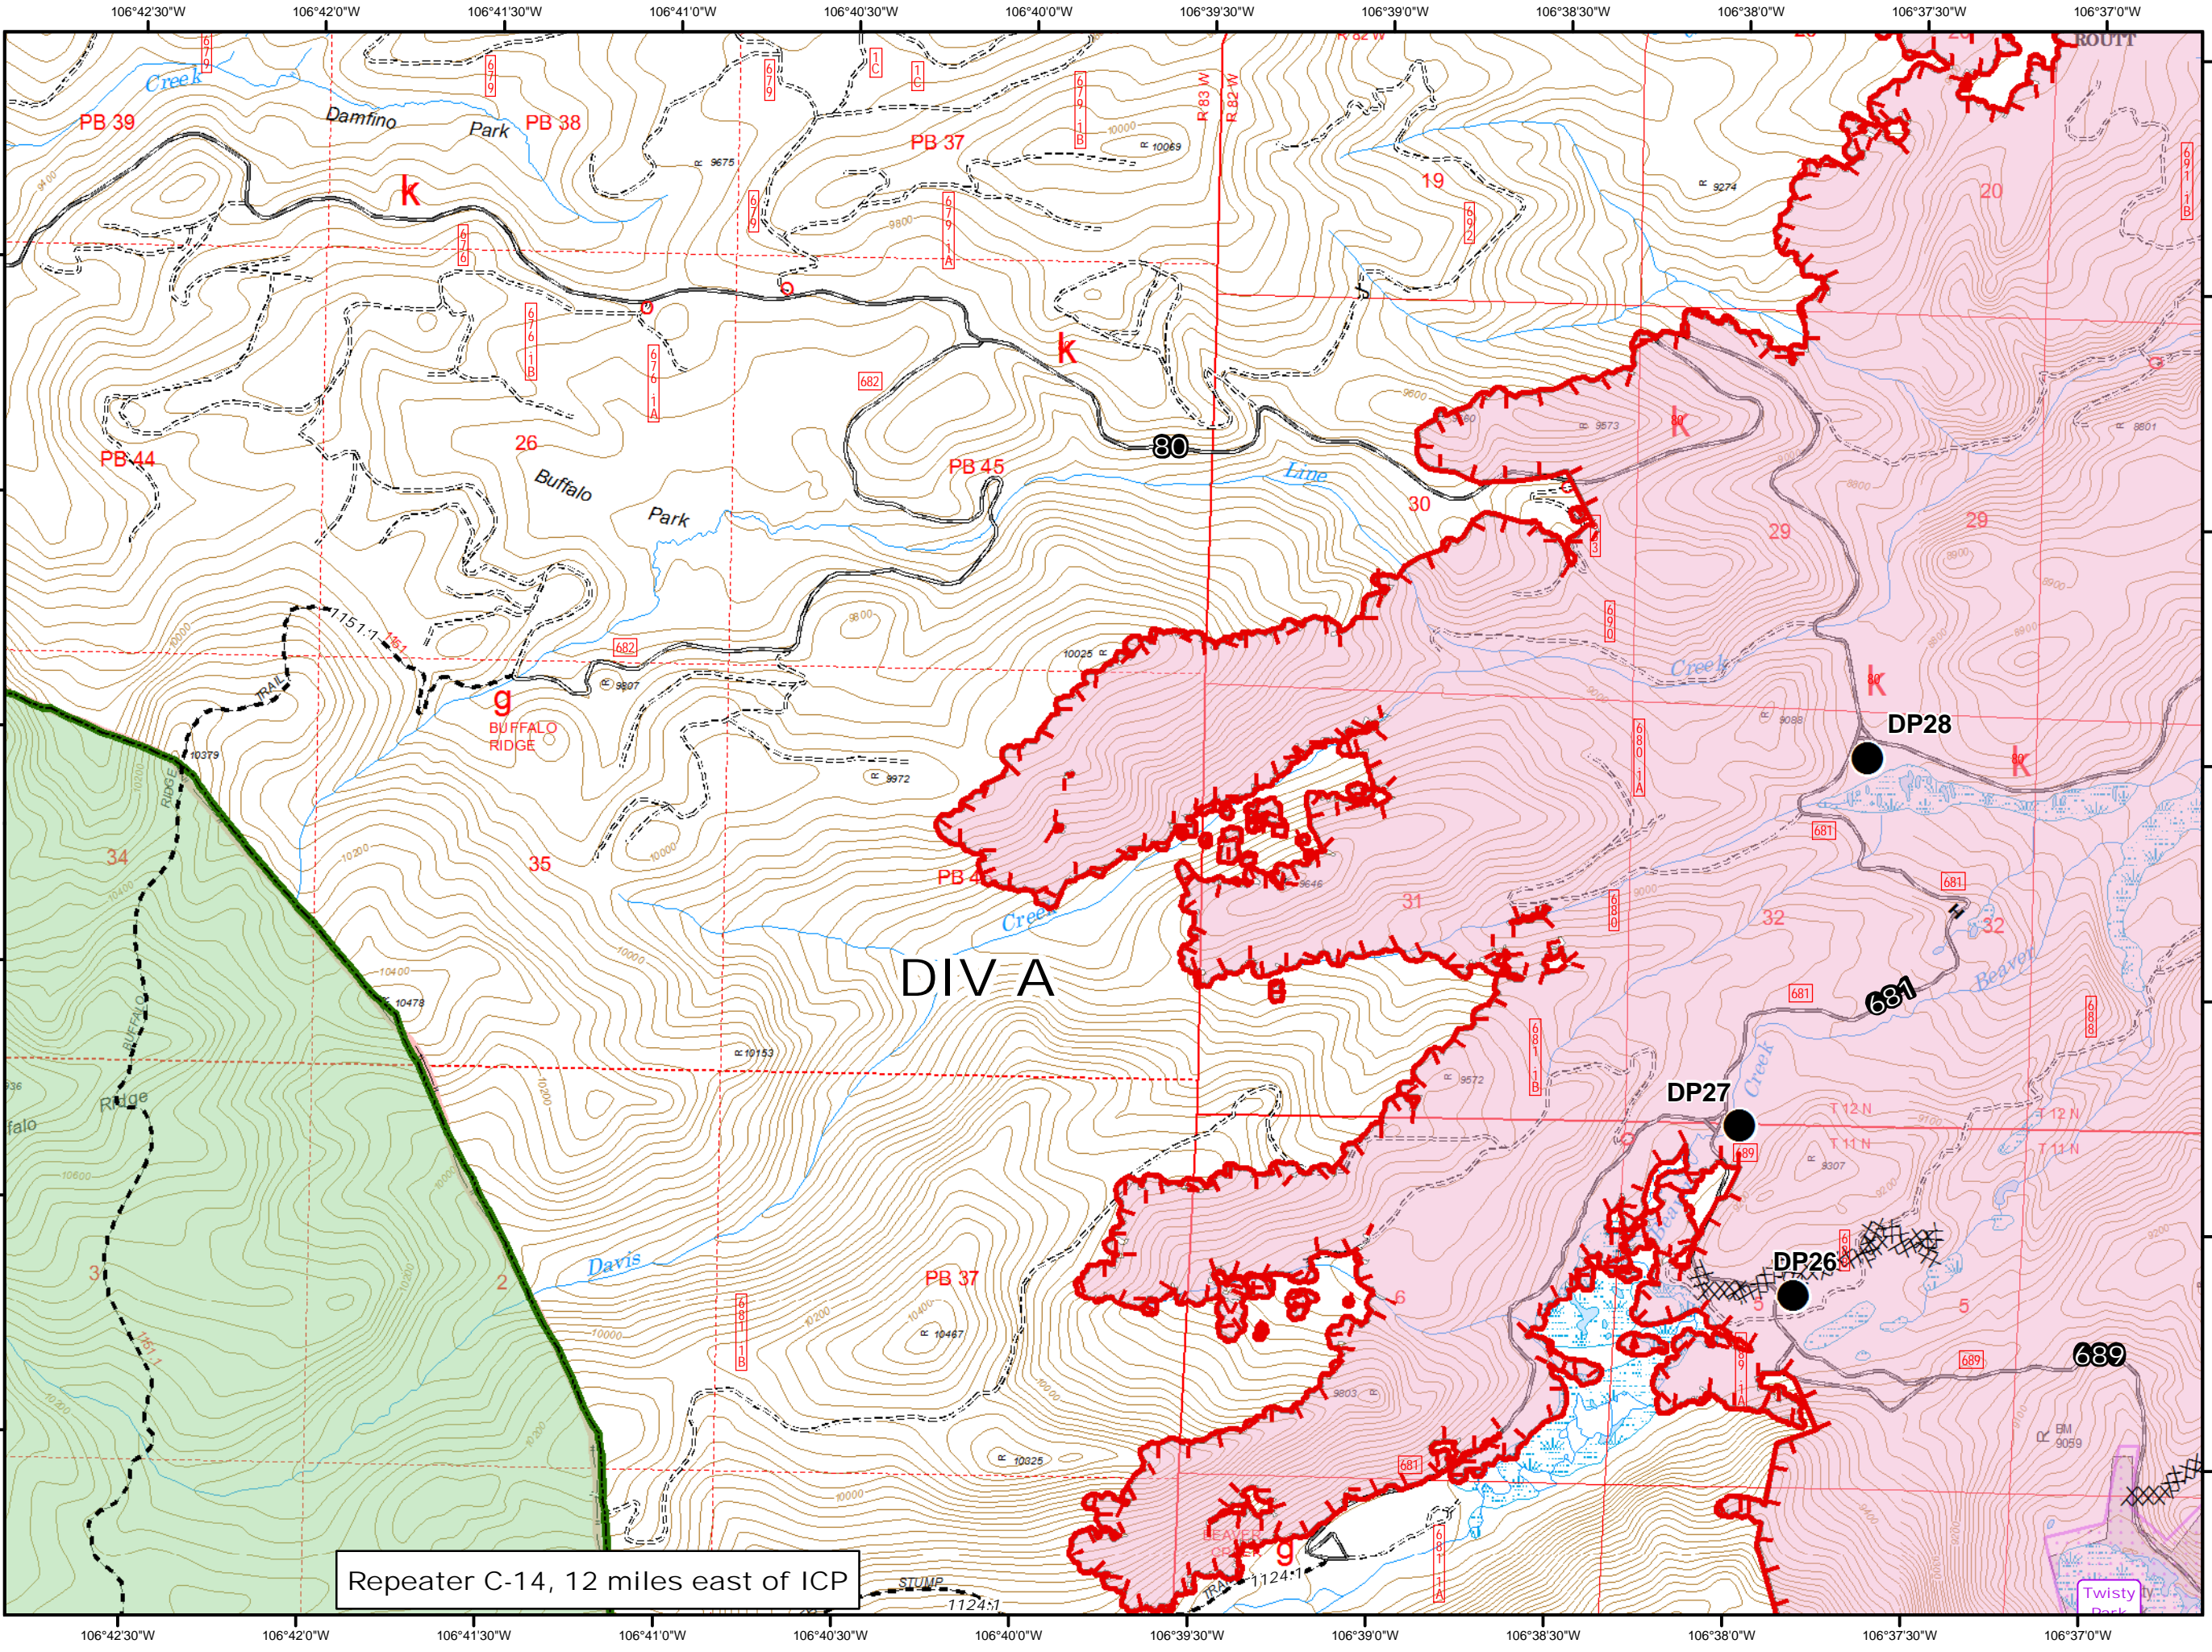

B

Map Created: 8/18/2016
8:21:45 PM

- Legend**
- Drop Point
 - Uncontrolled Fire Edge
 - XXXXX Completed Dozer Line
 - H · H · Hand Line
 - Subdivisions
 - Wilderness

Repeater C-14, 12 miles east of ICP