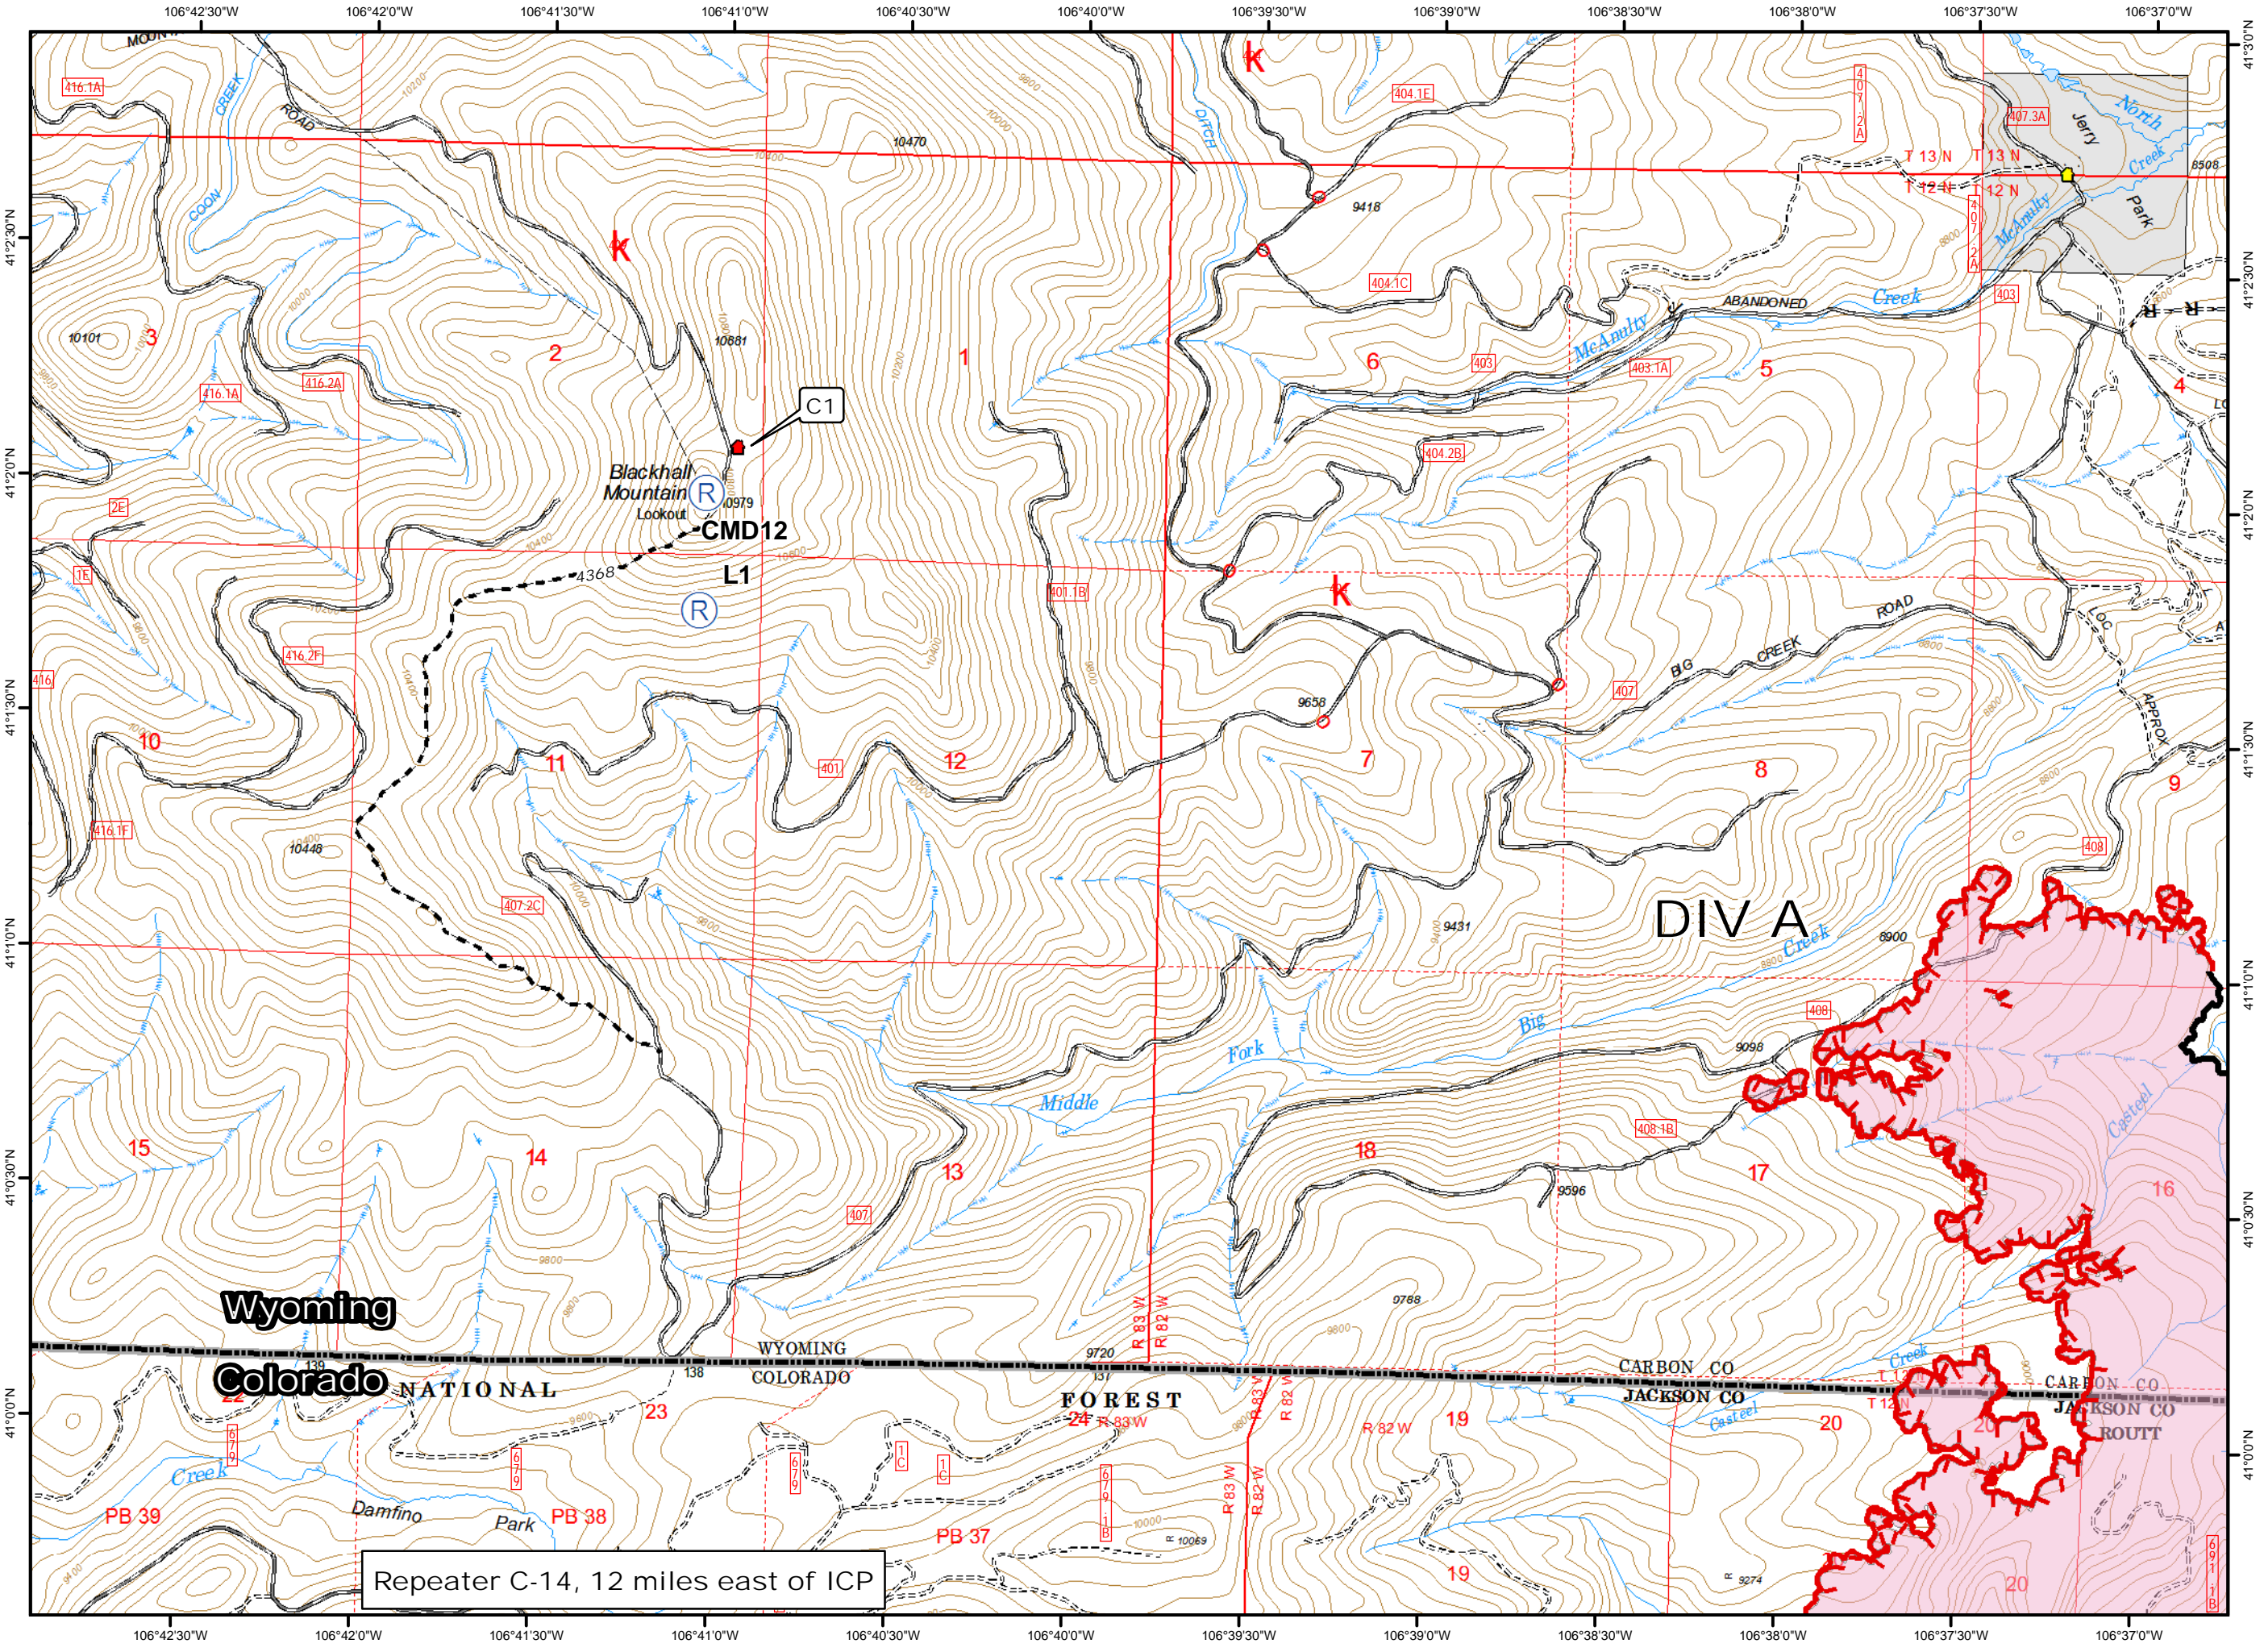

- Legend**
- Defensible, Prep and Hold
  - Non-Defensible, Prep and Leave
  - Repeater
  - Uncontrolled Fire Edge
  - Completed Line
  - R - R - Road as Completed Line

Repeater C-14, 12 miles east of ICP