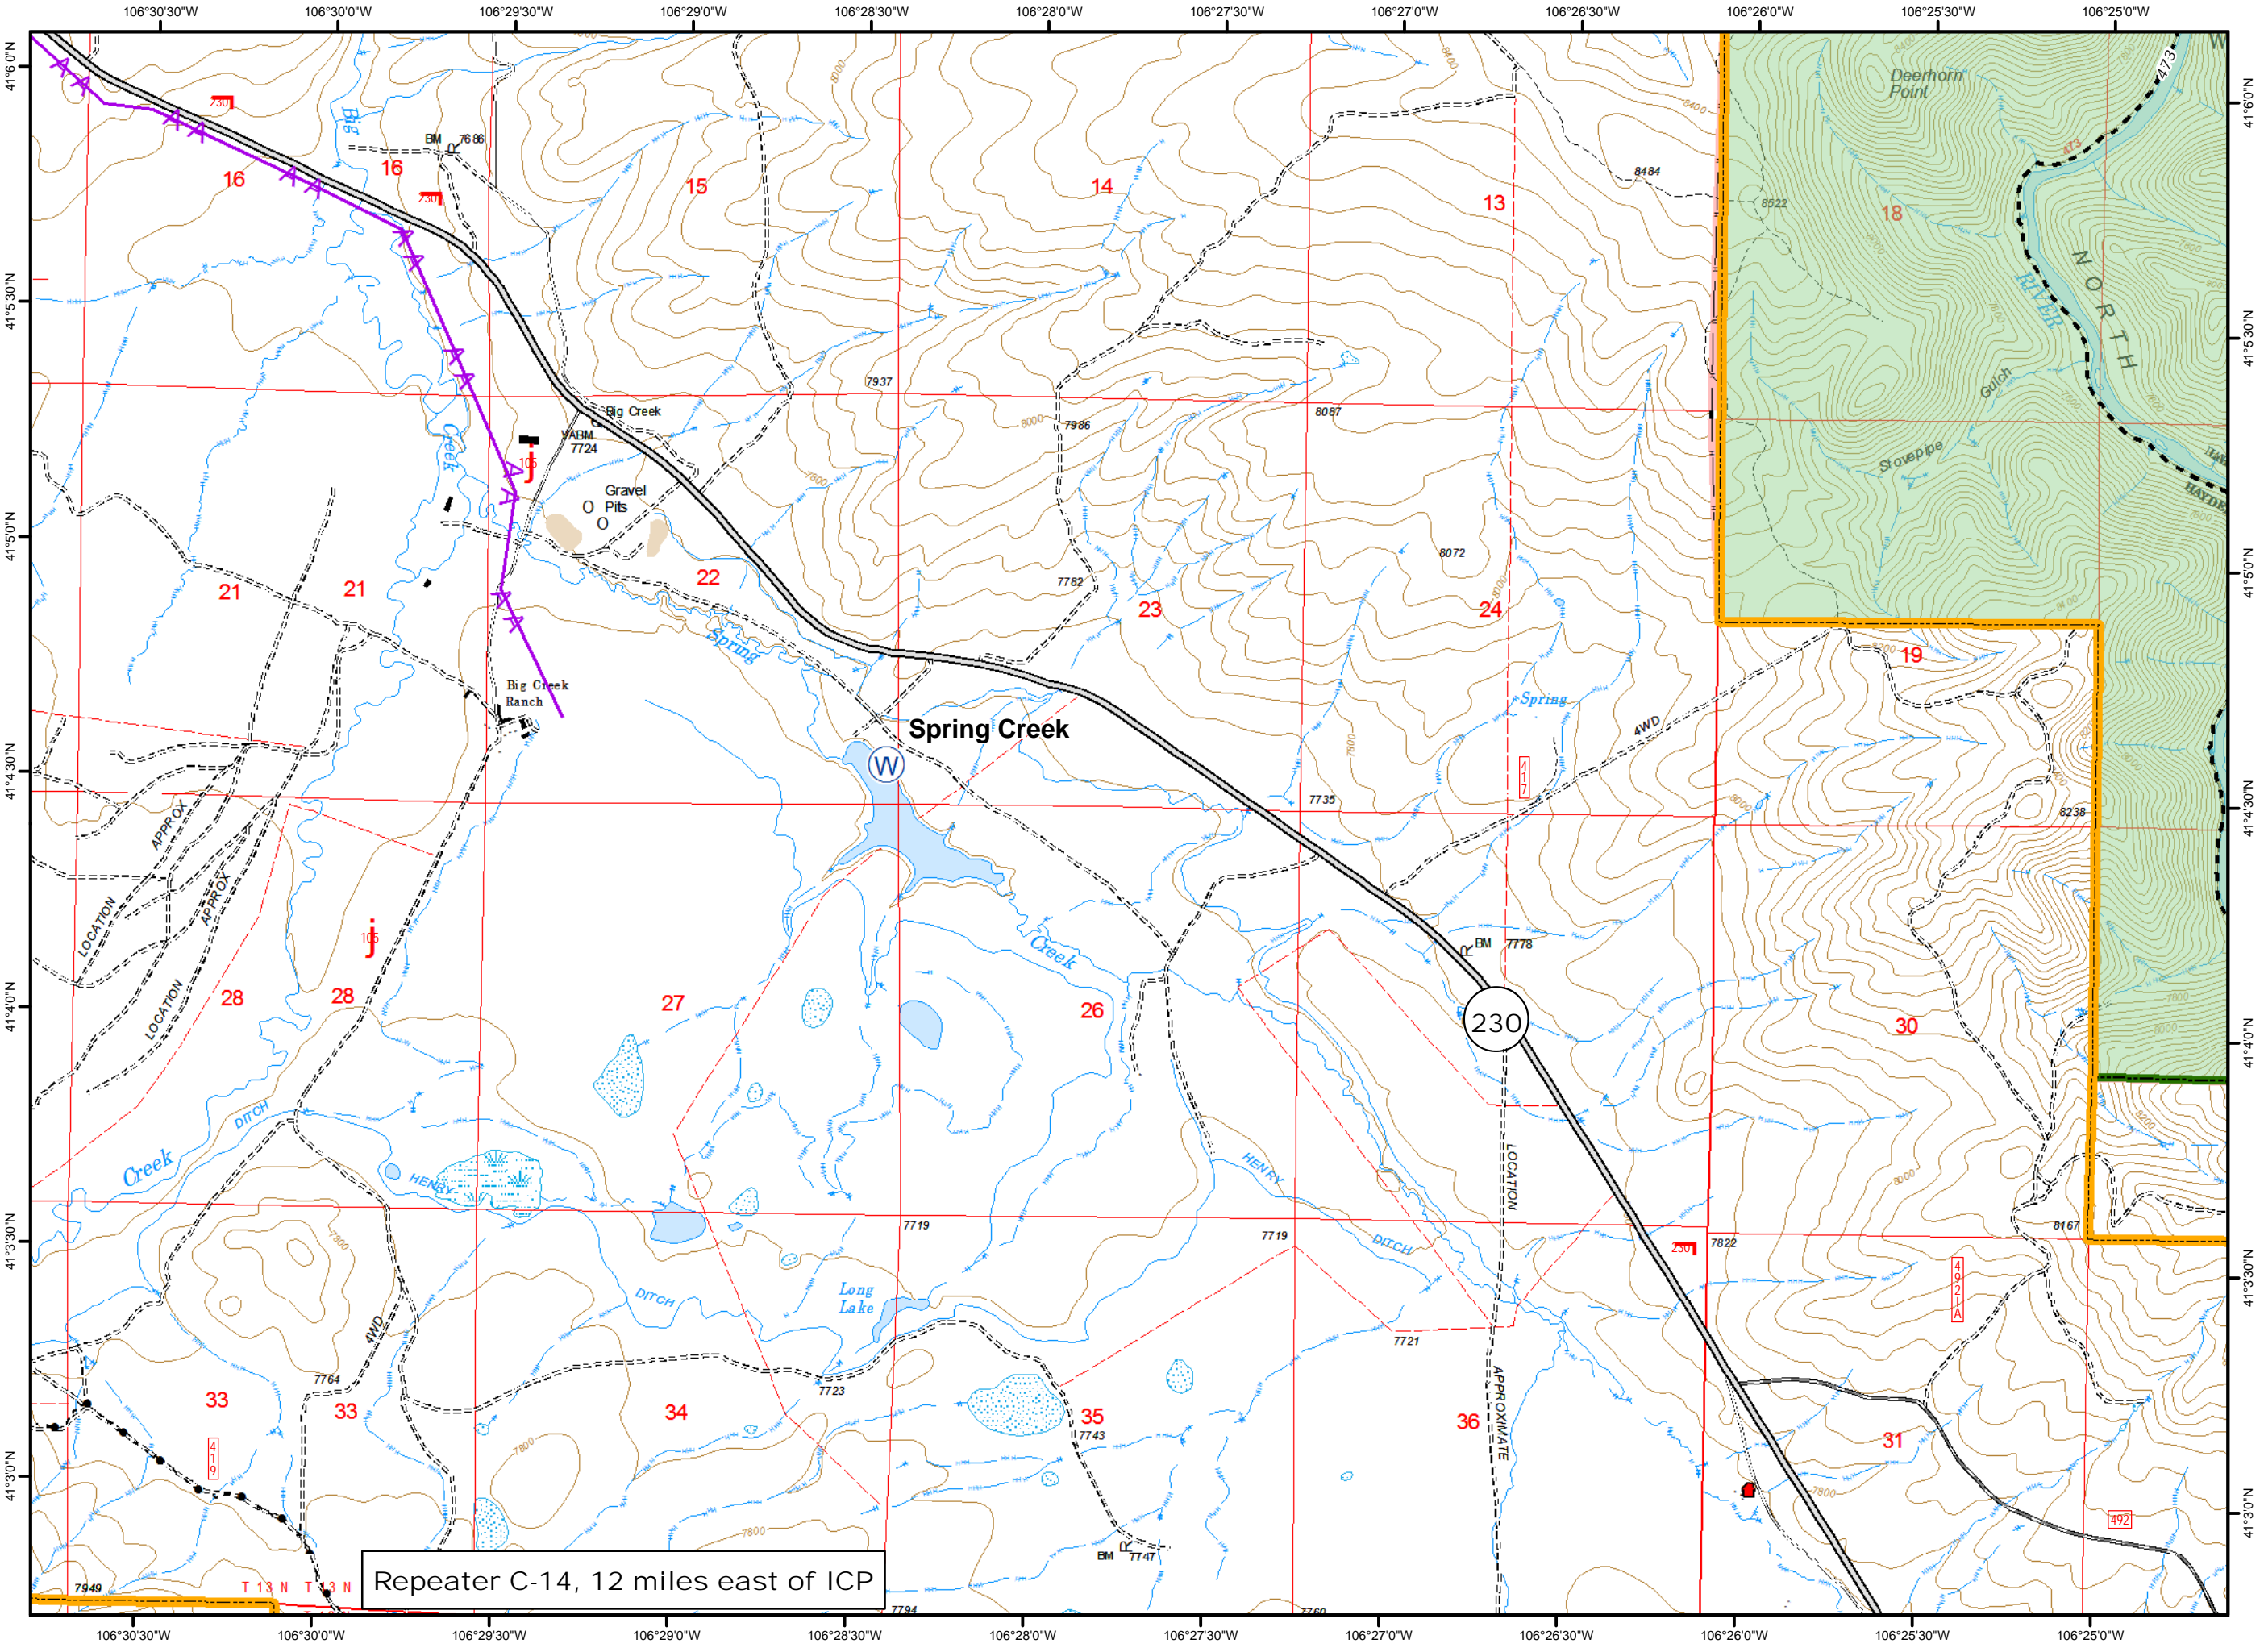

Map Created: 8/18/2016
8:21:45 PM

- Legend**
- Defensible, Prep and Hold
 - Water Source
 - Highlighted Manmade Feature
 - Powerlines
 - Wilderness

Repeater C-14, 12 miles east of ICP