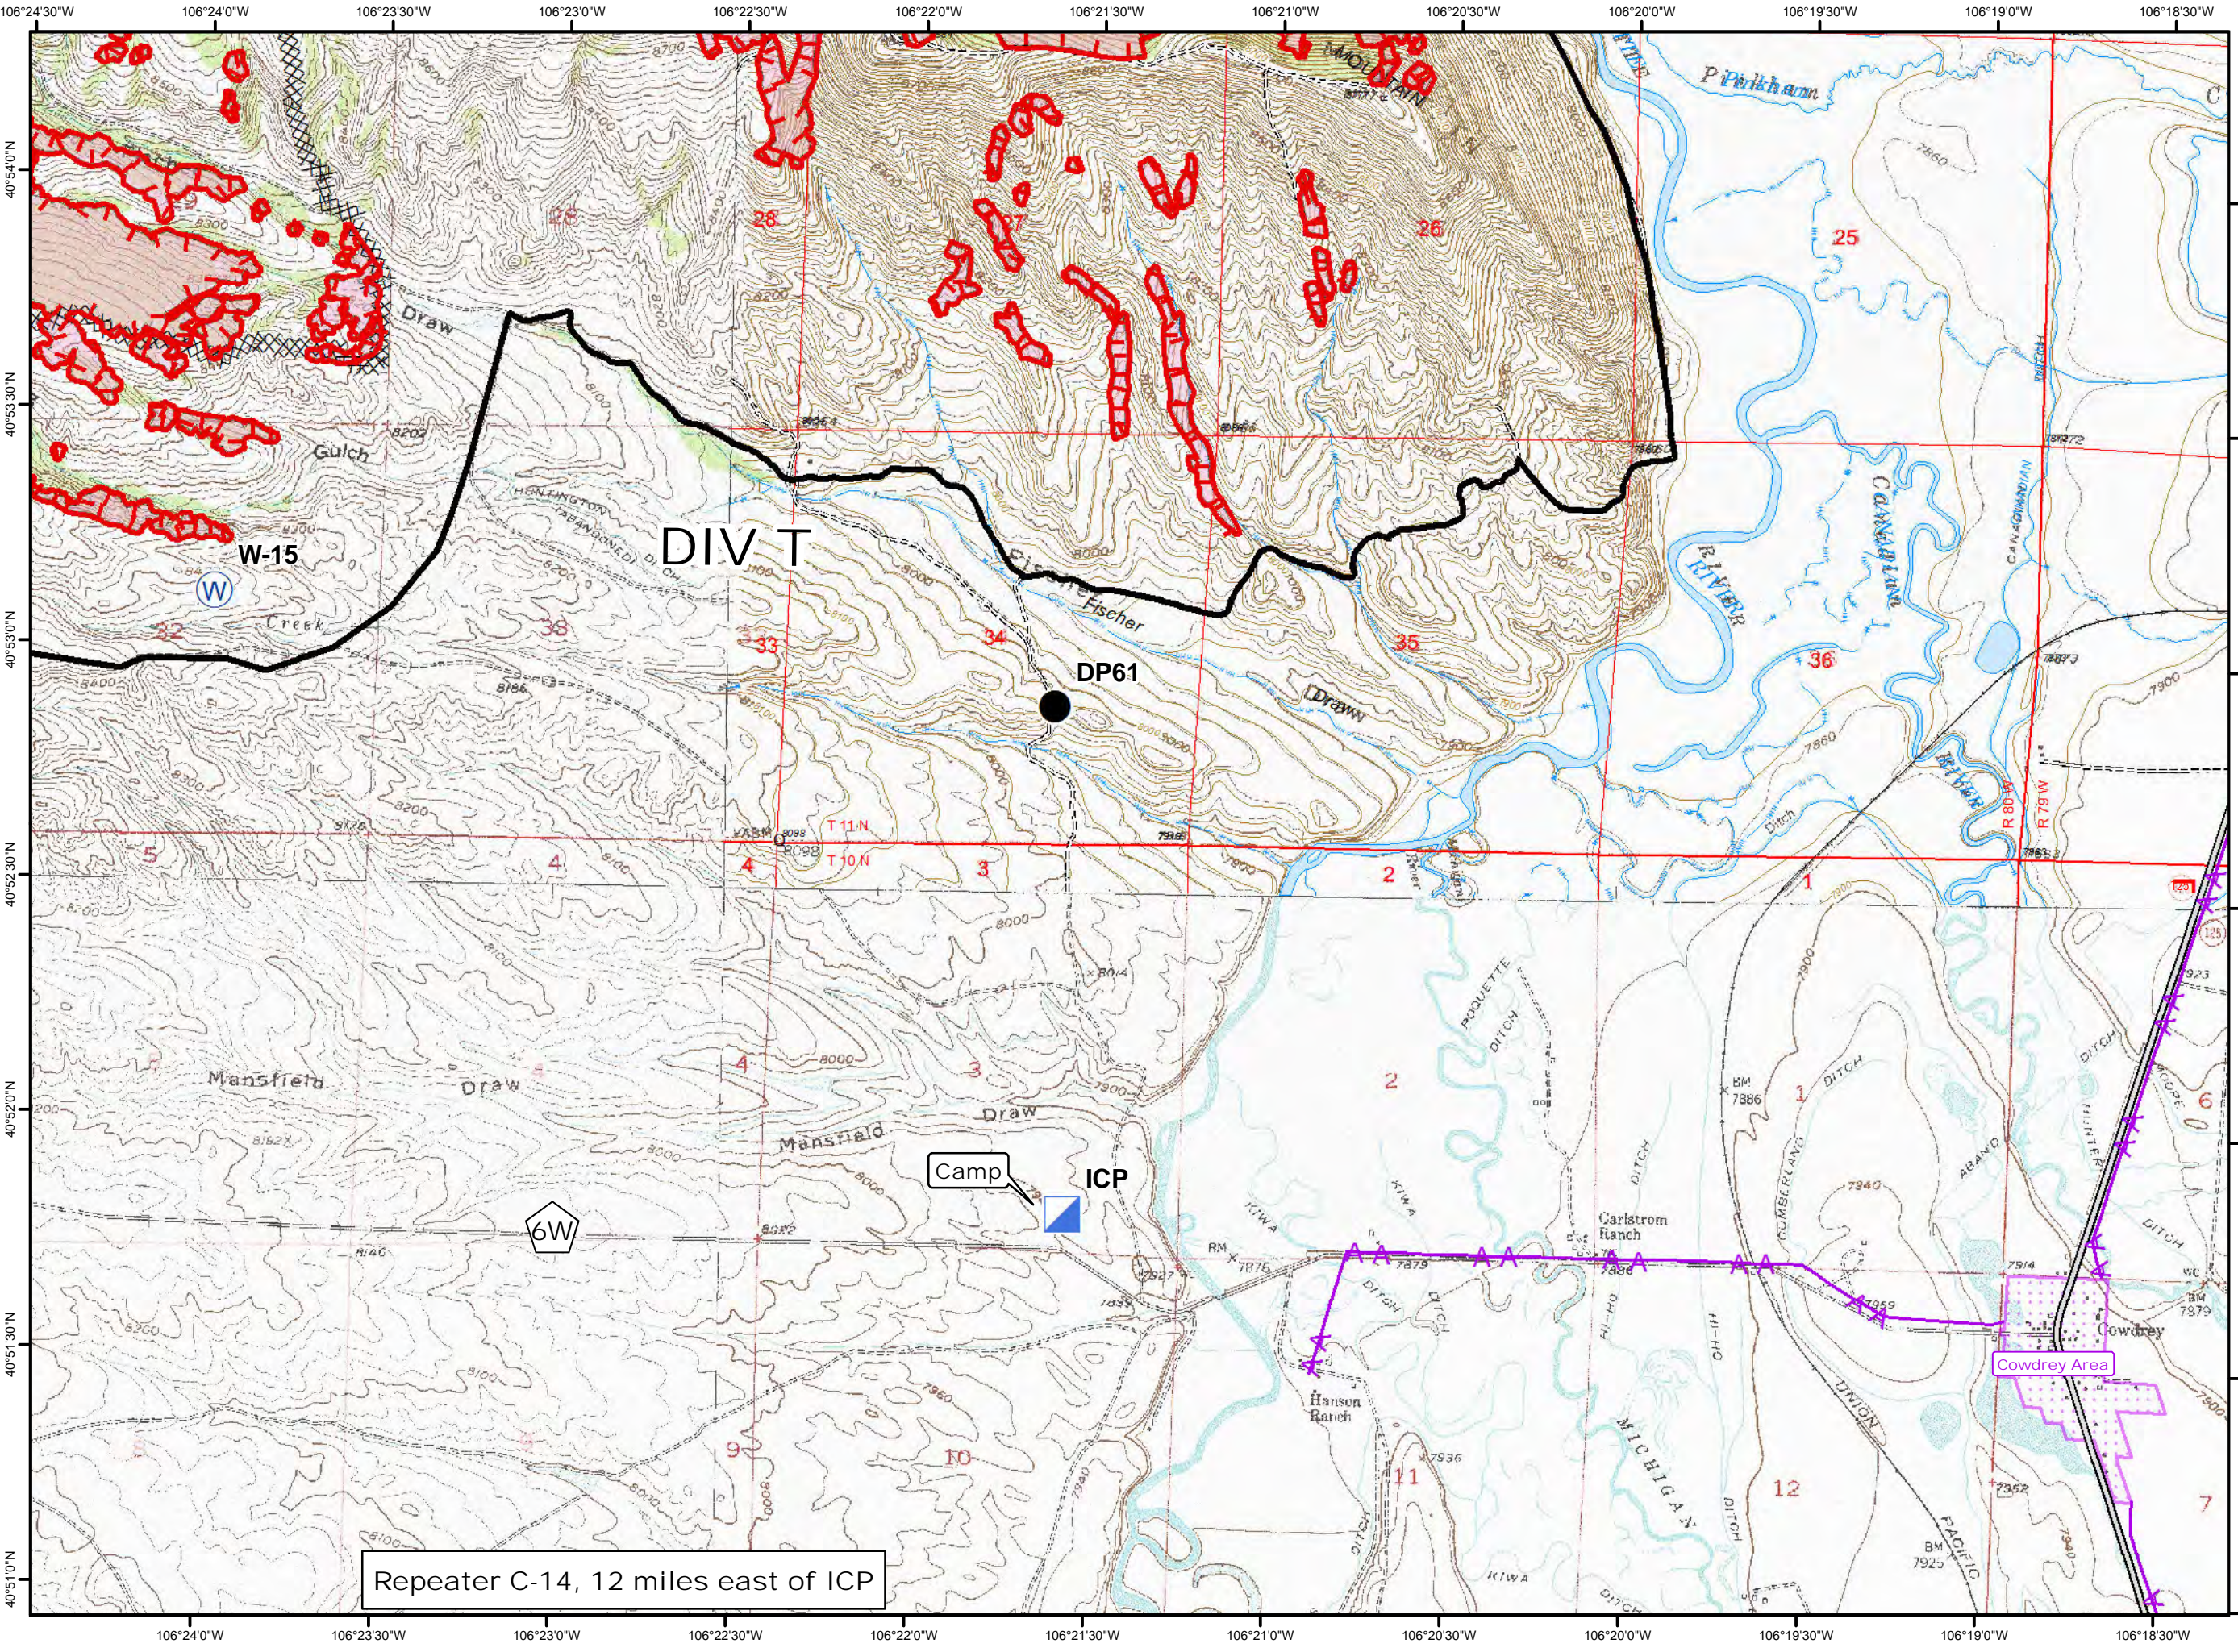

Map Created: 8/19/2016
8:41:10 PM

- Legend**
- Drop Point
 - ▣ Incident Command Post
 - ⊙ Water Source
 - └─┘ Uncontrolled Fire Edge
 - XXXXX Completed Dozer Line
 - Completed Line
 - Powerlines
 - ▭ Subdivisions

Repeater C-14, 12 miles east of ICP