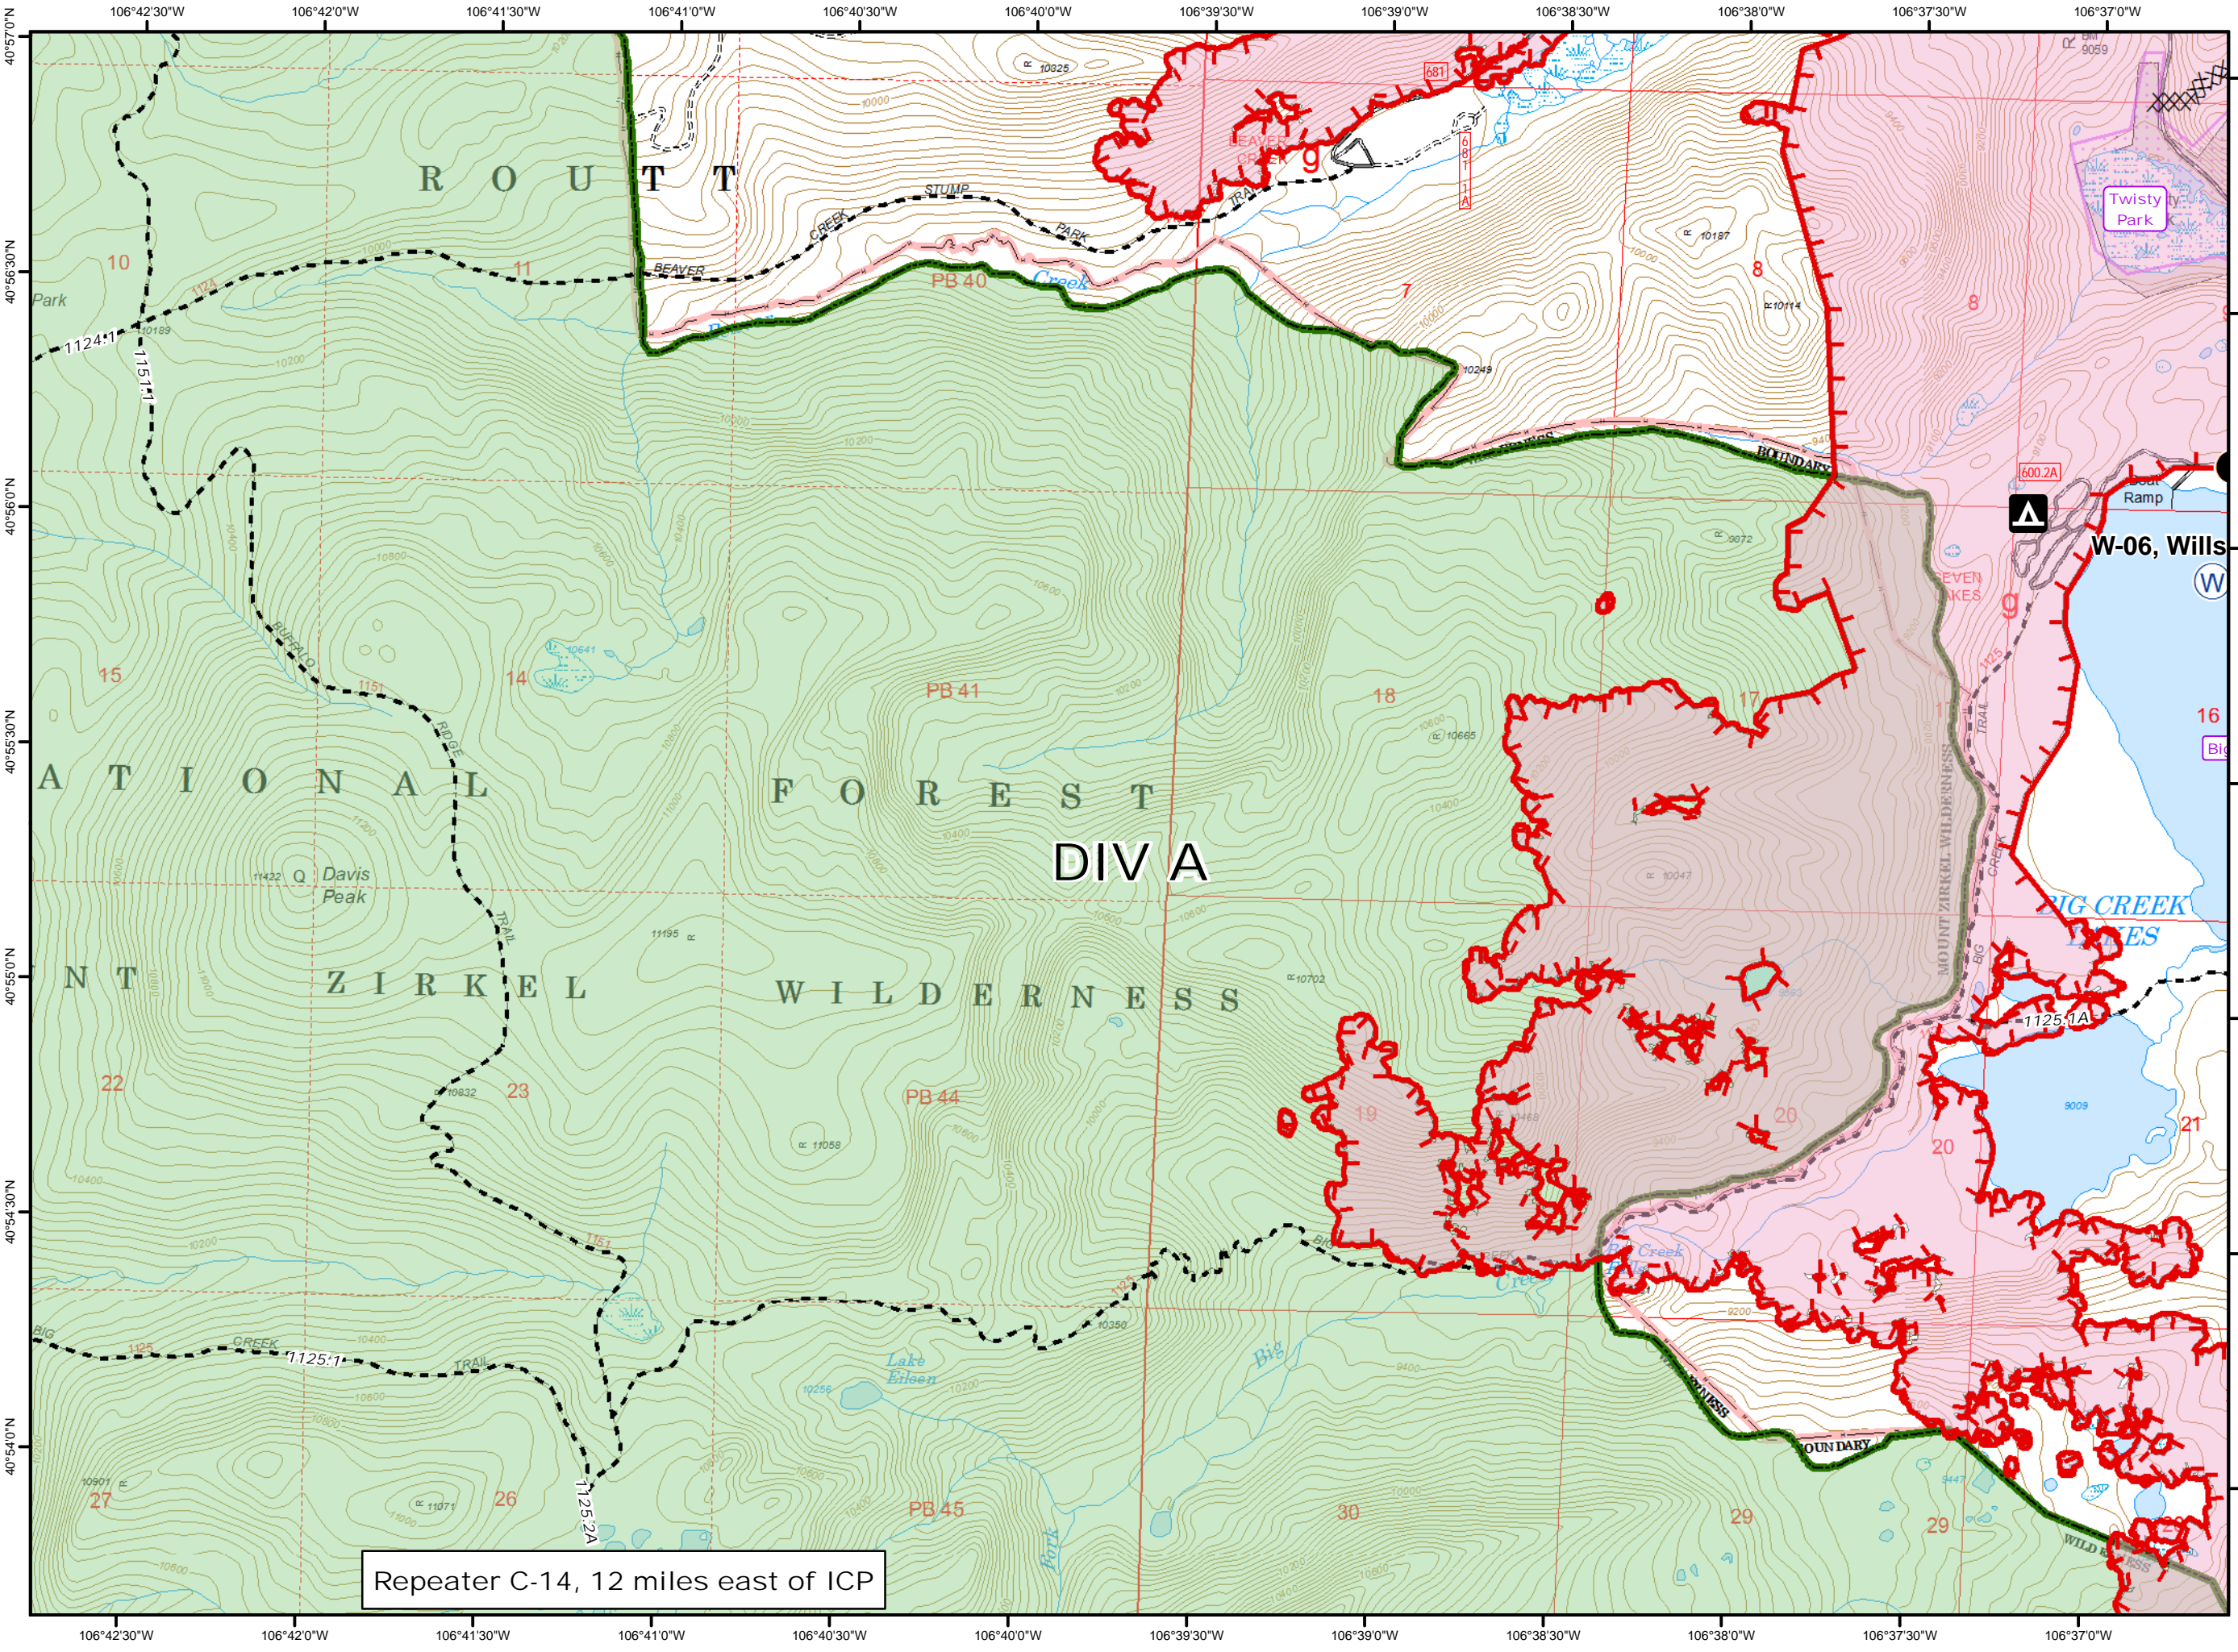

A

Map Created: 8/19/2016
8:41:10 PM

- Legend**
- Water Source
 - Uncontrolled Fire Edge
 - Completed Dozer Line
 - Subdivisions
 - Wilderness

Repeater C-14, 12 miles east of ICP