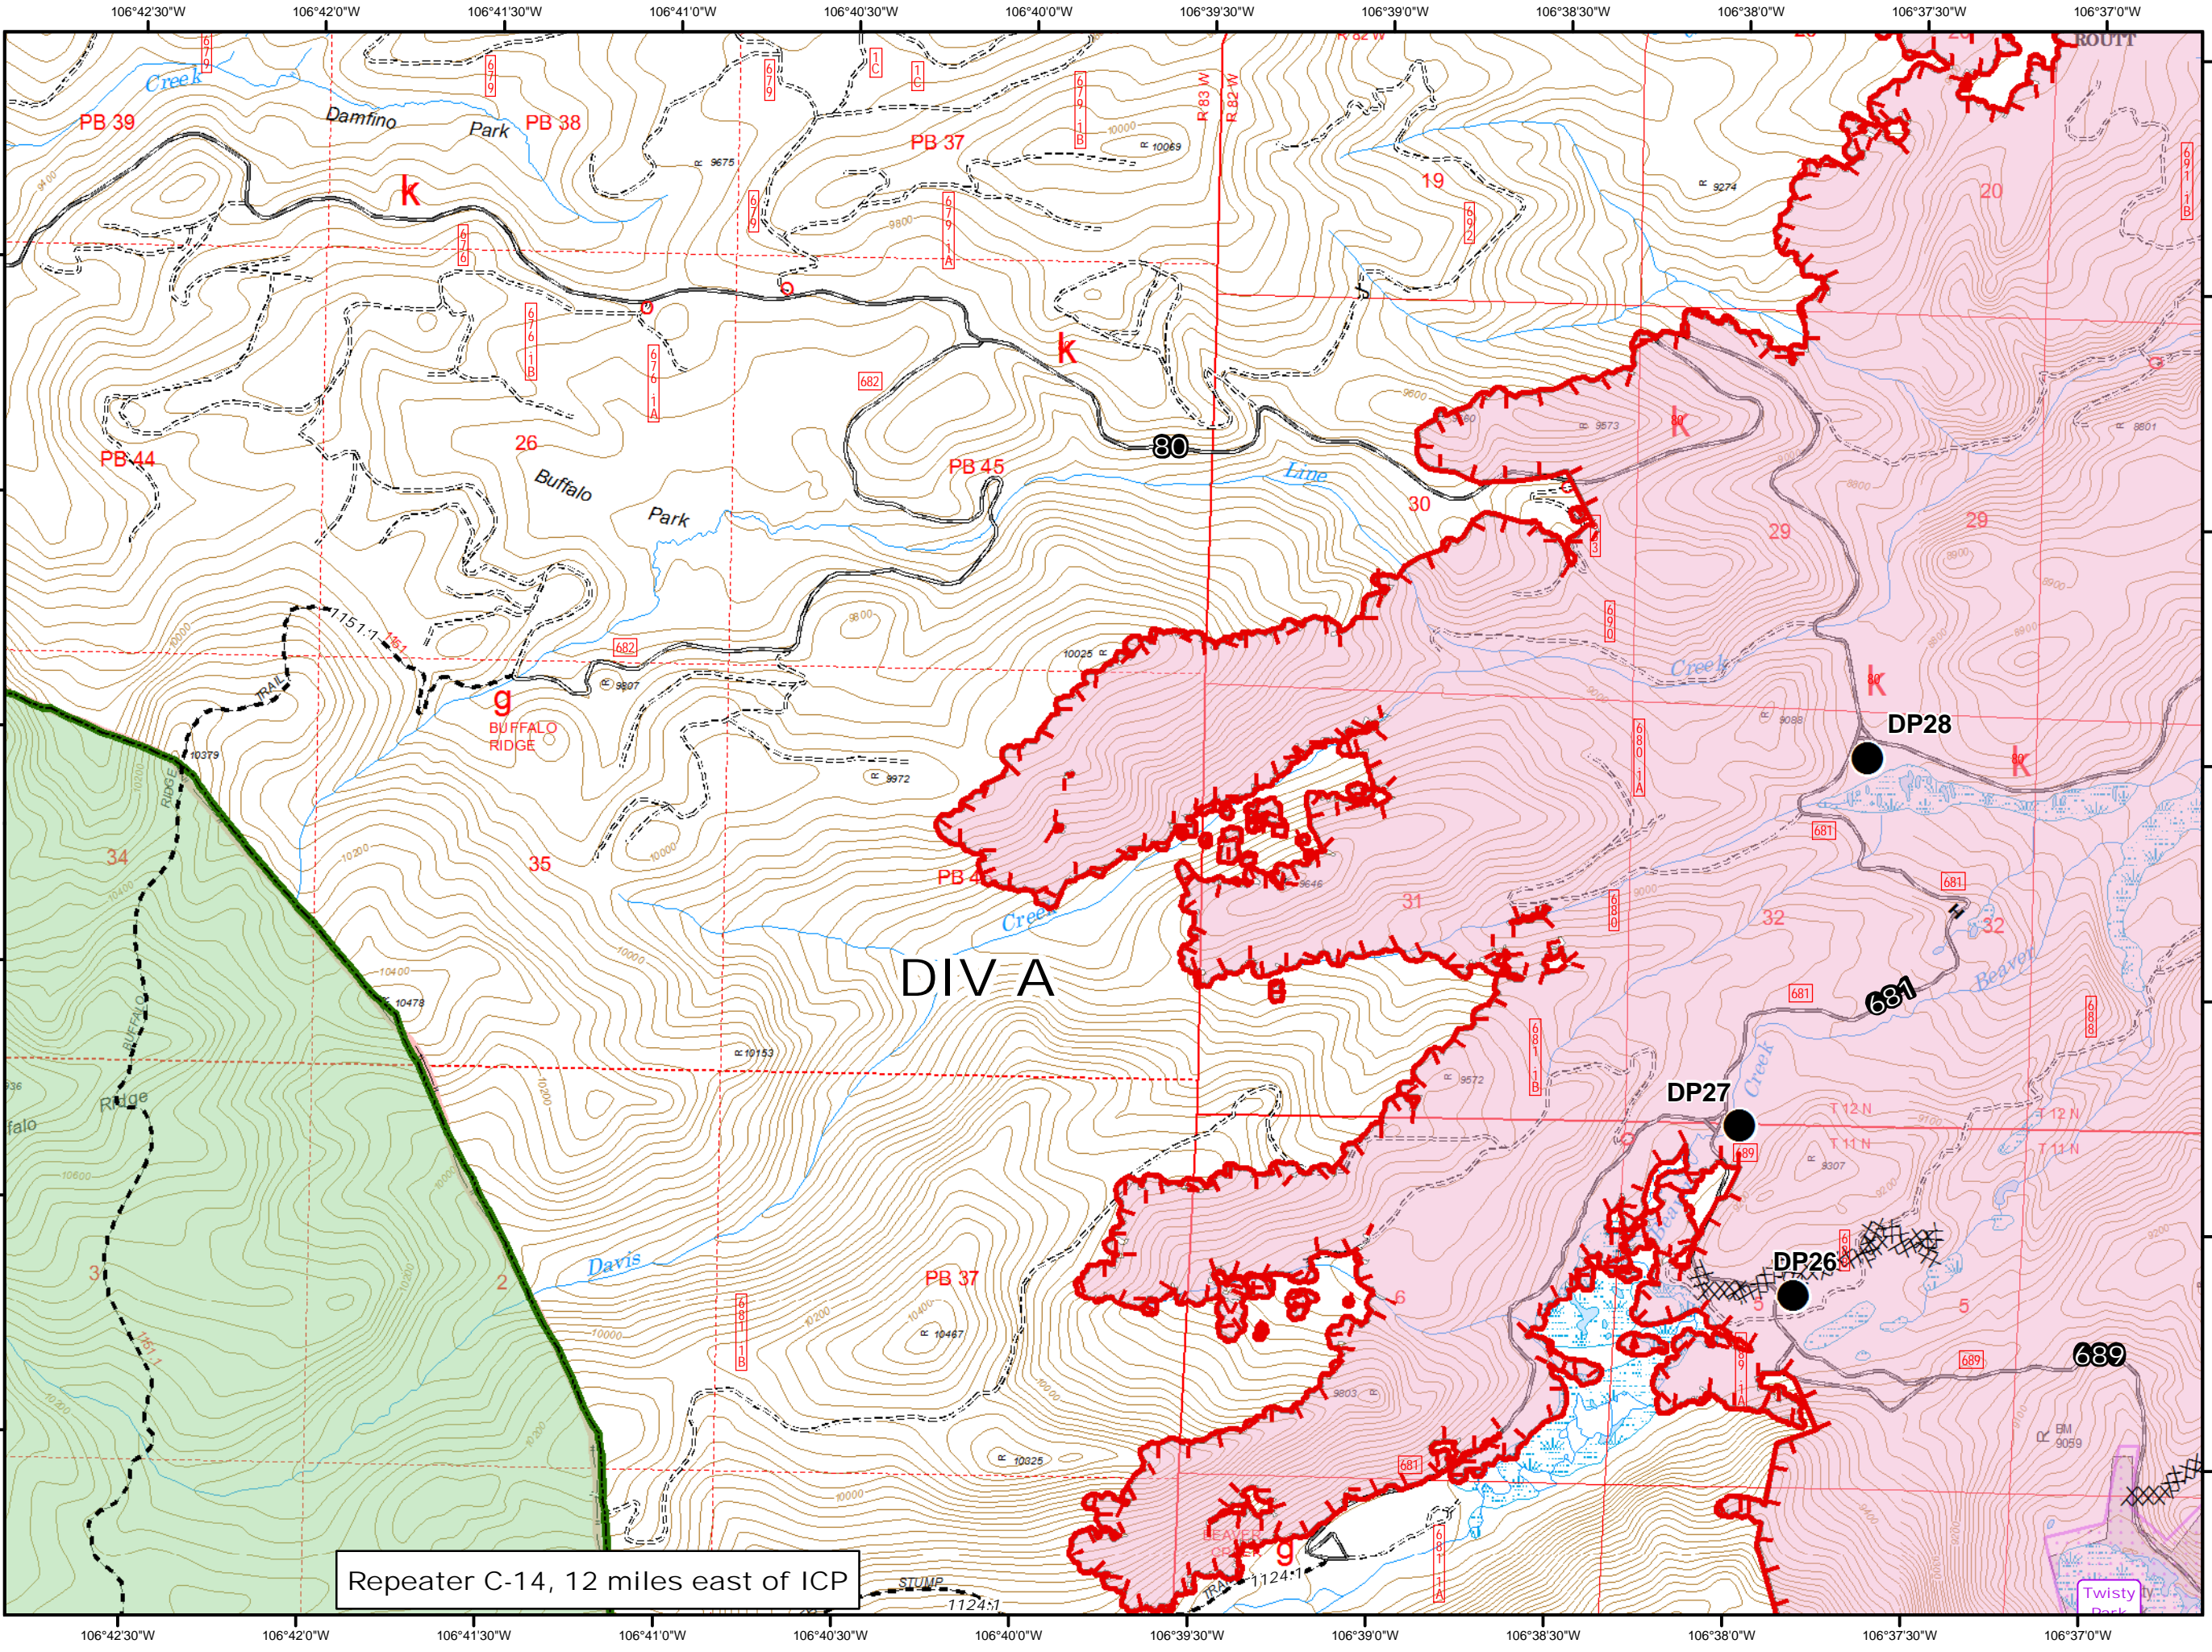

B

Map Created: 8/19/2016  
8:41:10 PM

- Legend**
- Drop Point
  - Uncontrolled Fire Edge
  - XXXX Completed Dozer Line
  - H · H · Hand Line
  - Subdivisions
  - Wilderness

Repeater C-14, 12 miles east of ICP