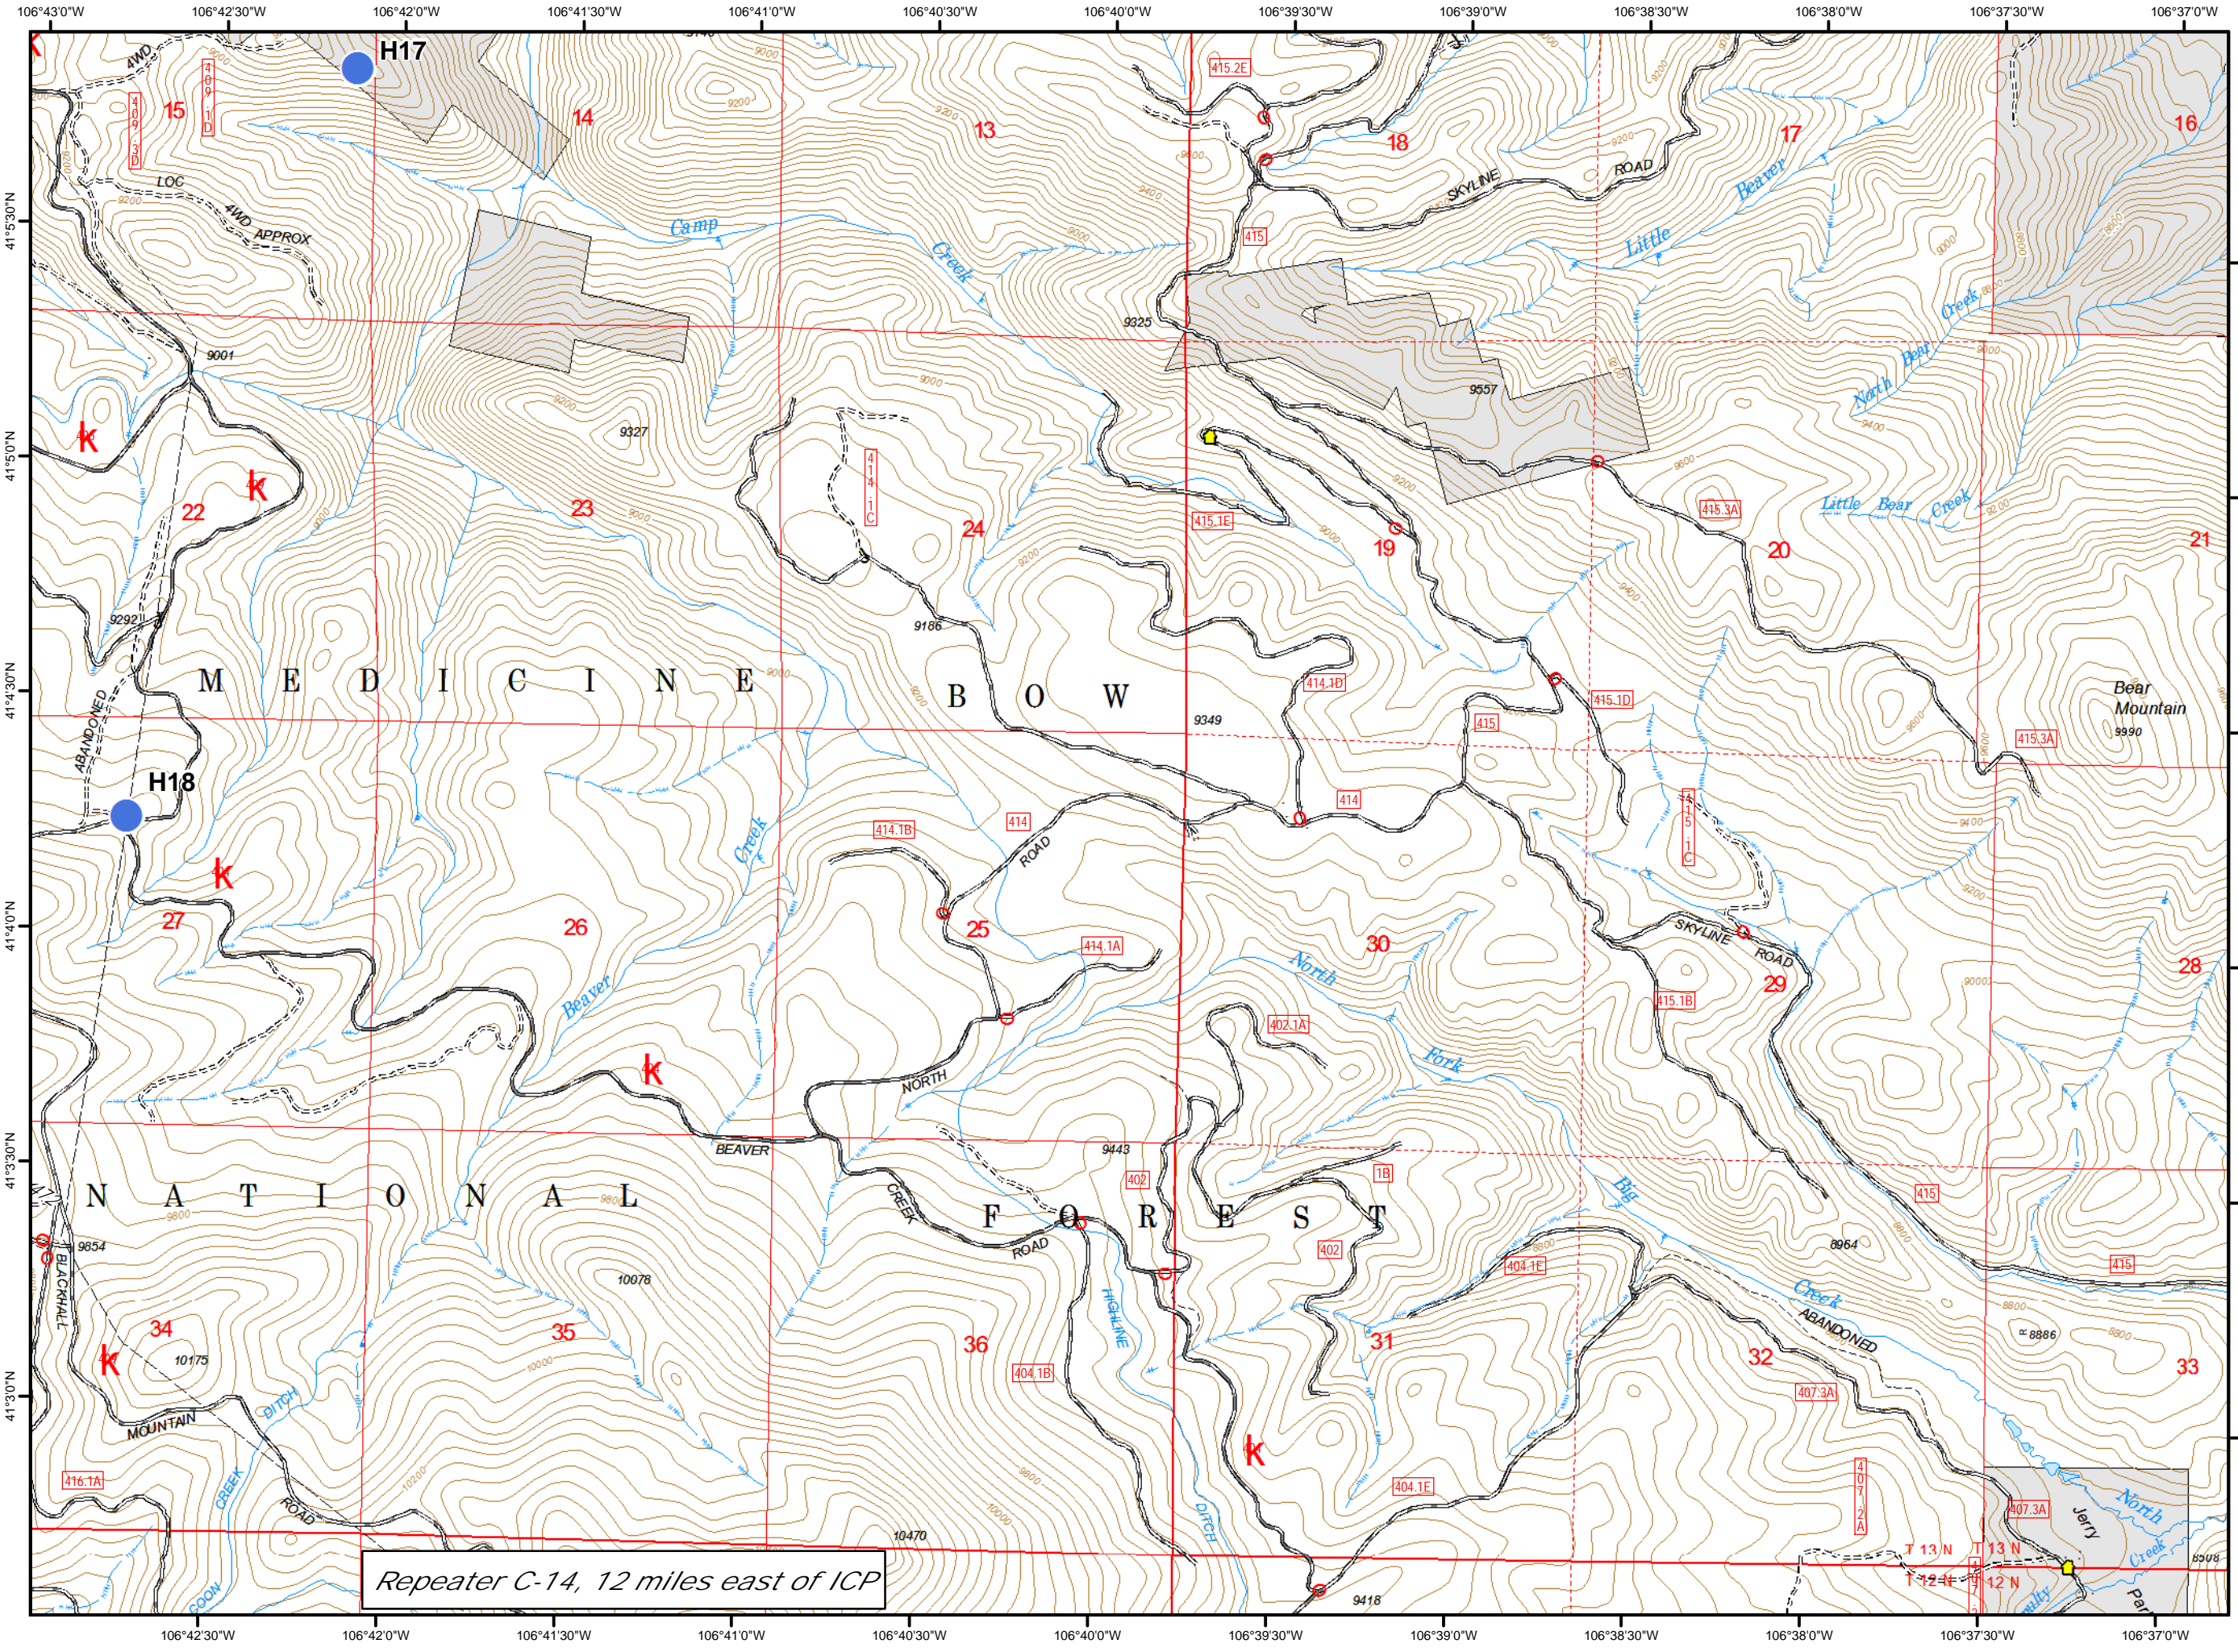

D
Map Created: 8/19/2016
8:41:10 PM

- Legend**
- Non-Defensible, Prep and Leave
 - Helispot

Repeater C-14, 12 miles east of ICP