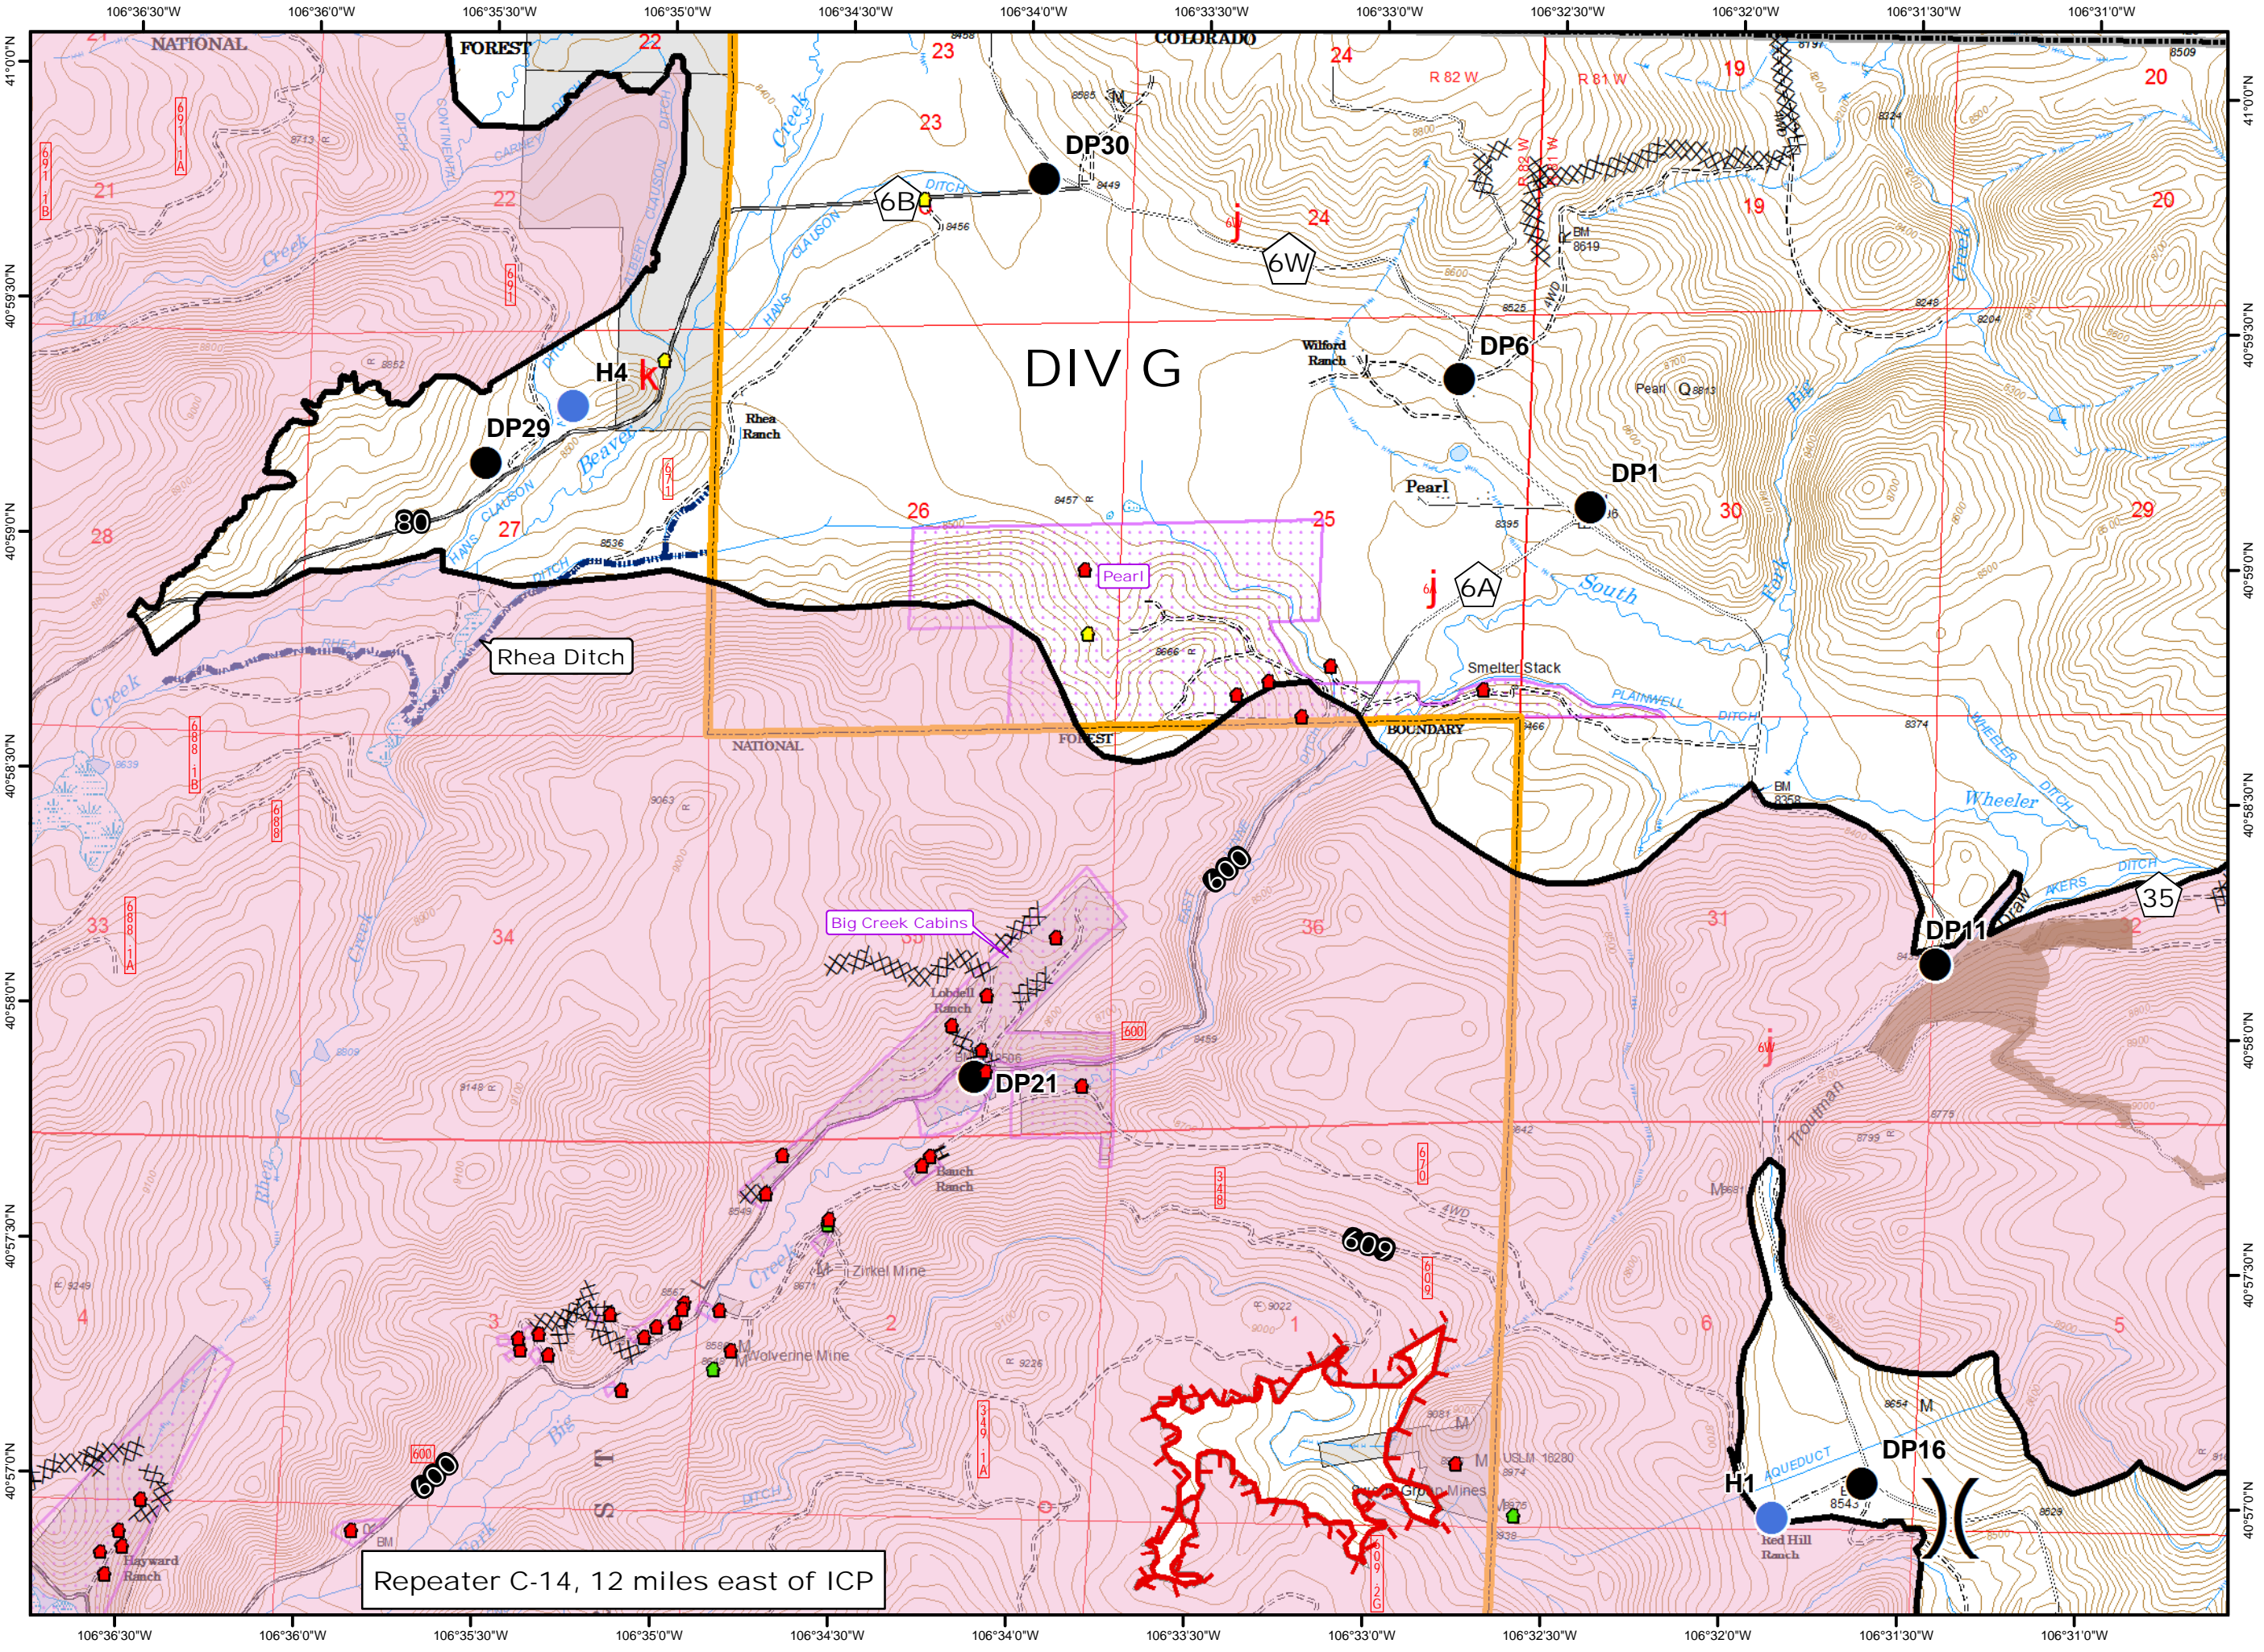

- Legend**
- Defensible, Prep and Hold
 - Defensible, Stand Alone
 - Non-Defensible, Prep and Leave
 - Drop Point
 - Helispot
 - └─┘ Uncontrolled Fire Edge
 - Completed Dozer Line
 - Completed Line
 - H · H · Hand Line
 - Subdivisions
 - Fuel Treatments

Repeater C-14, 12 miles east of ICP