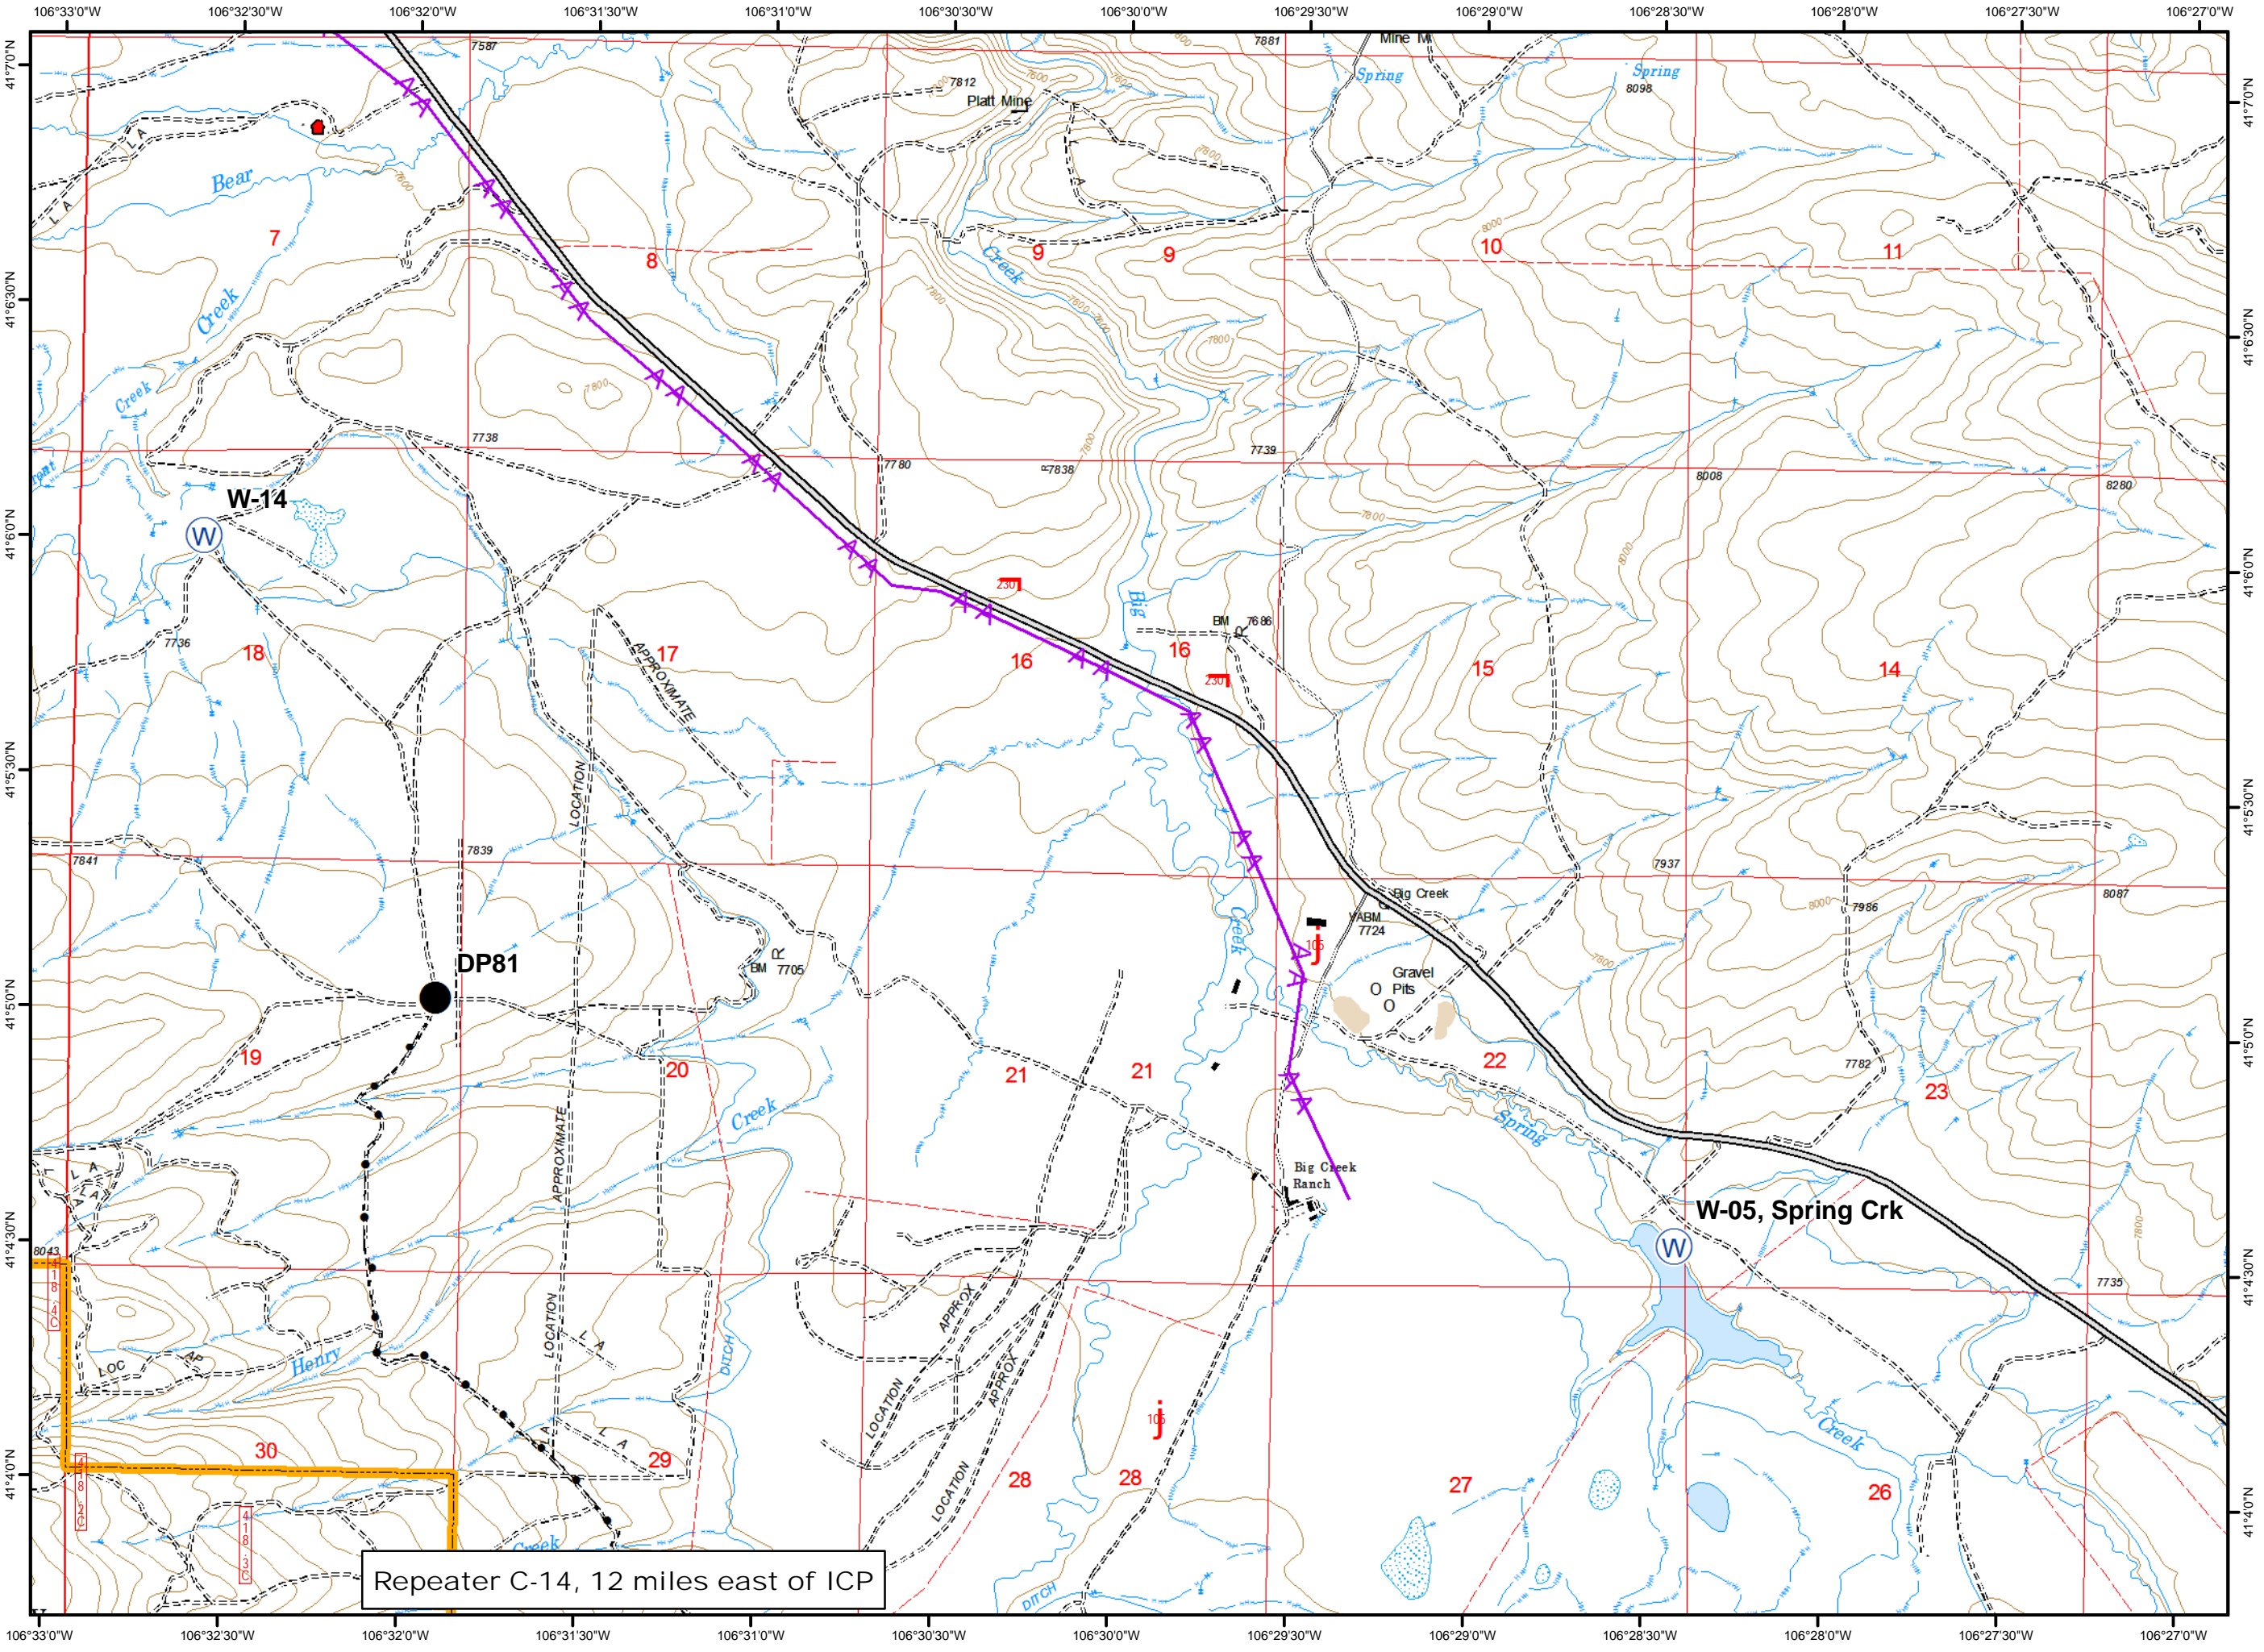

- Legend**
- Defensible, Prep and Hold
 - Drop Point
 - Water Source
 - Highlighted Manmade Feature
 - Powerlines

Repeater C-14, 12 miles east of ICP