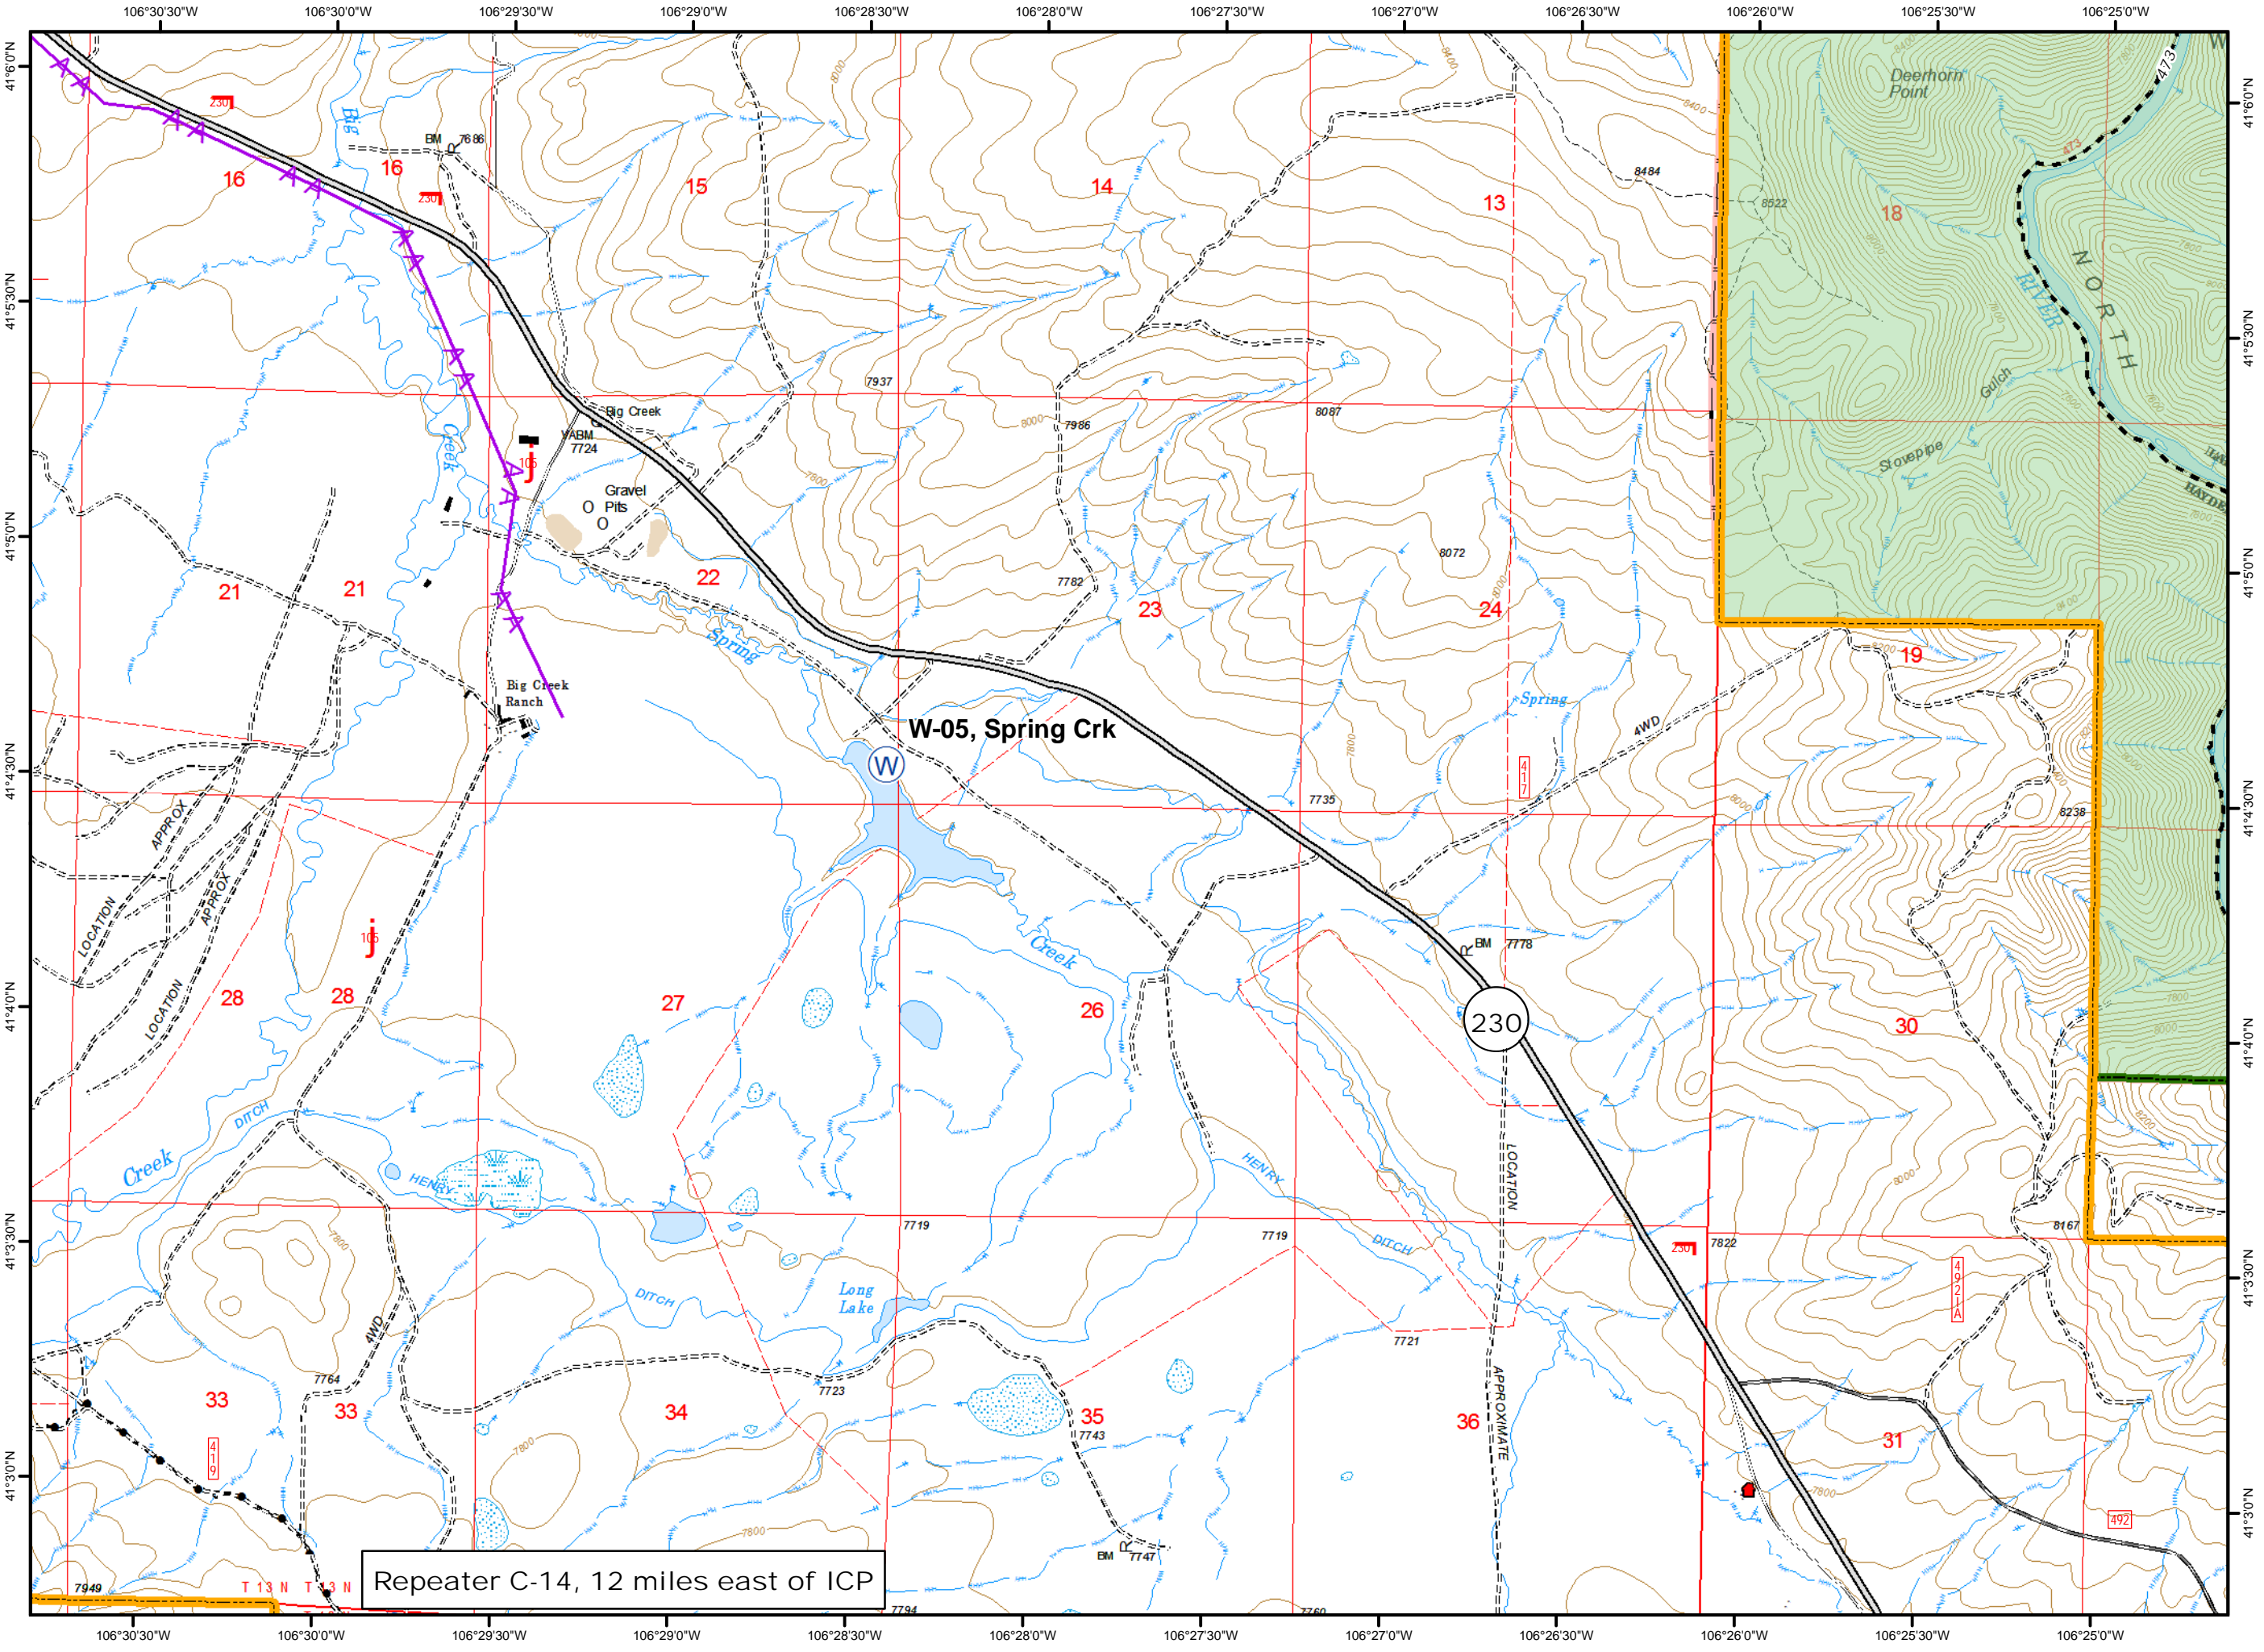

Map Created: 8/19/2016  
8:41:10 PM

- Legend**
- Defensible, Prep and Hold
  - Water Source
  - Highlighted Manmade Feature
  - Powerlines
  - Wilderness

Repeater C-14, 12 miles east of ICP