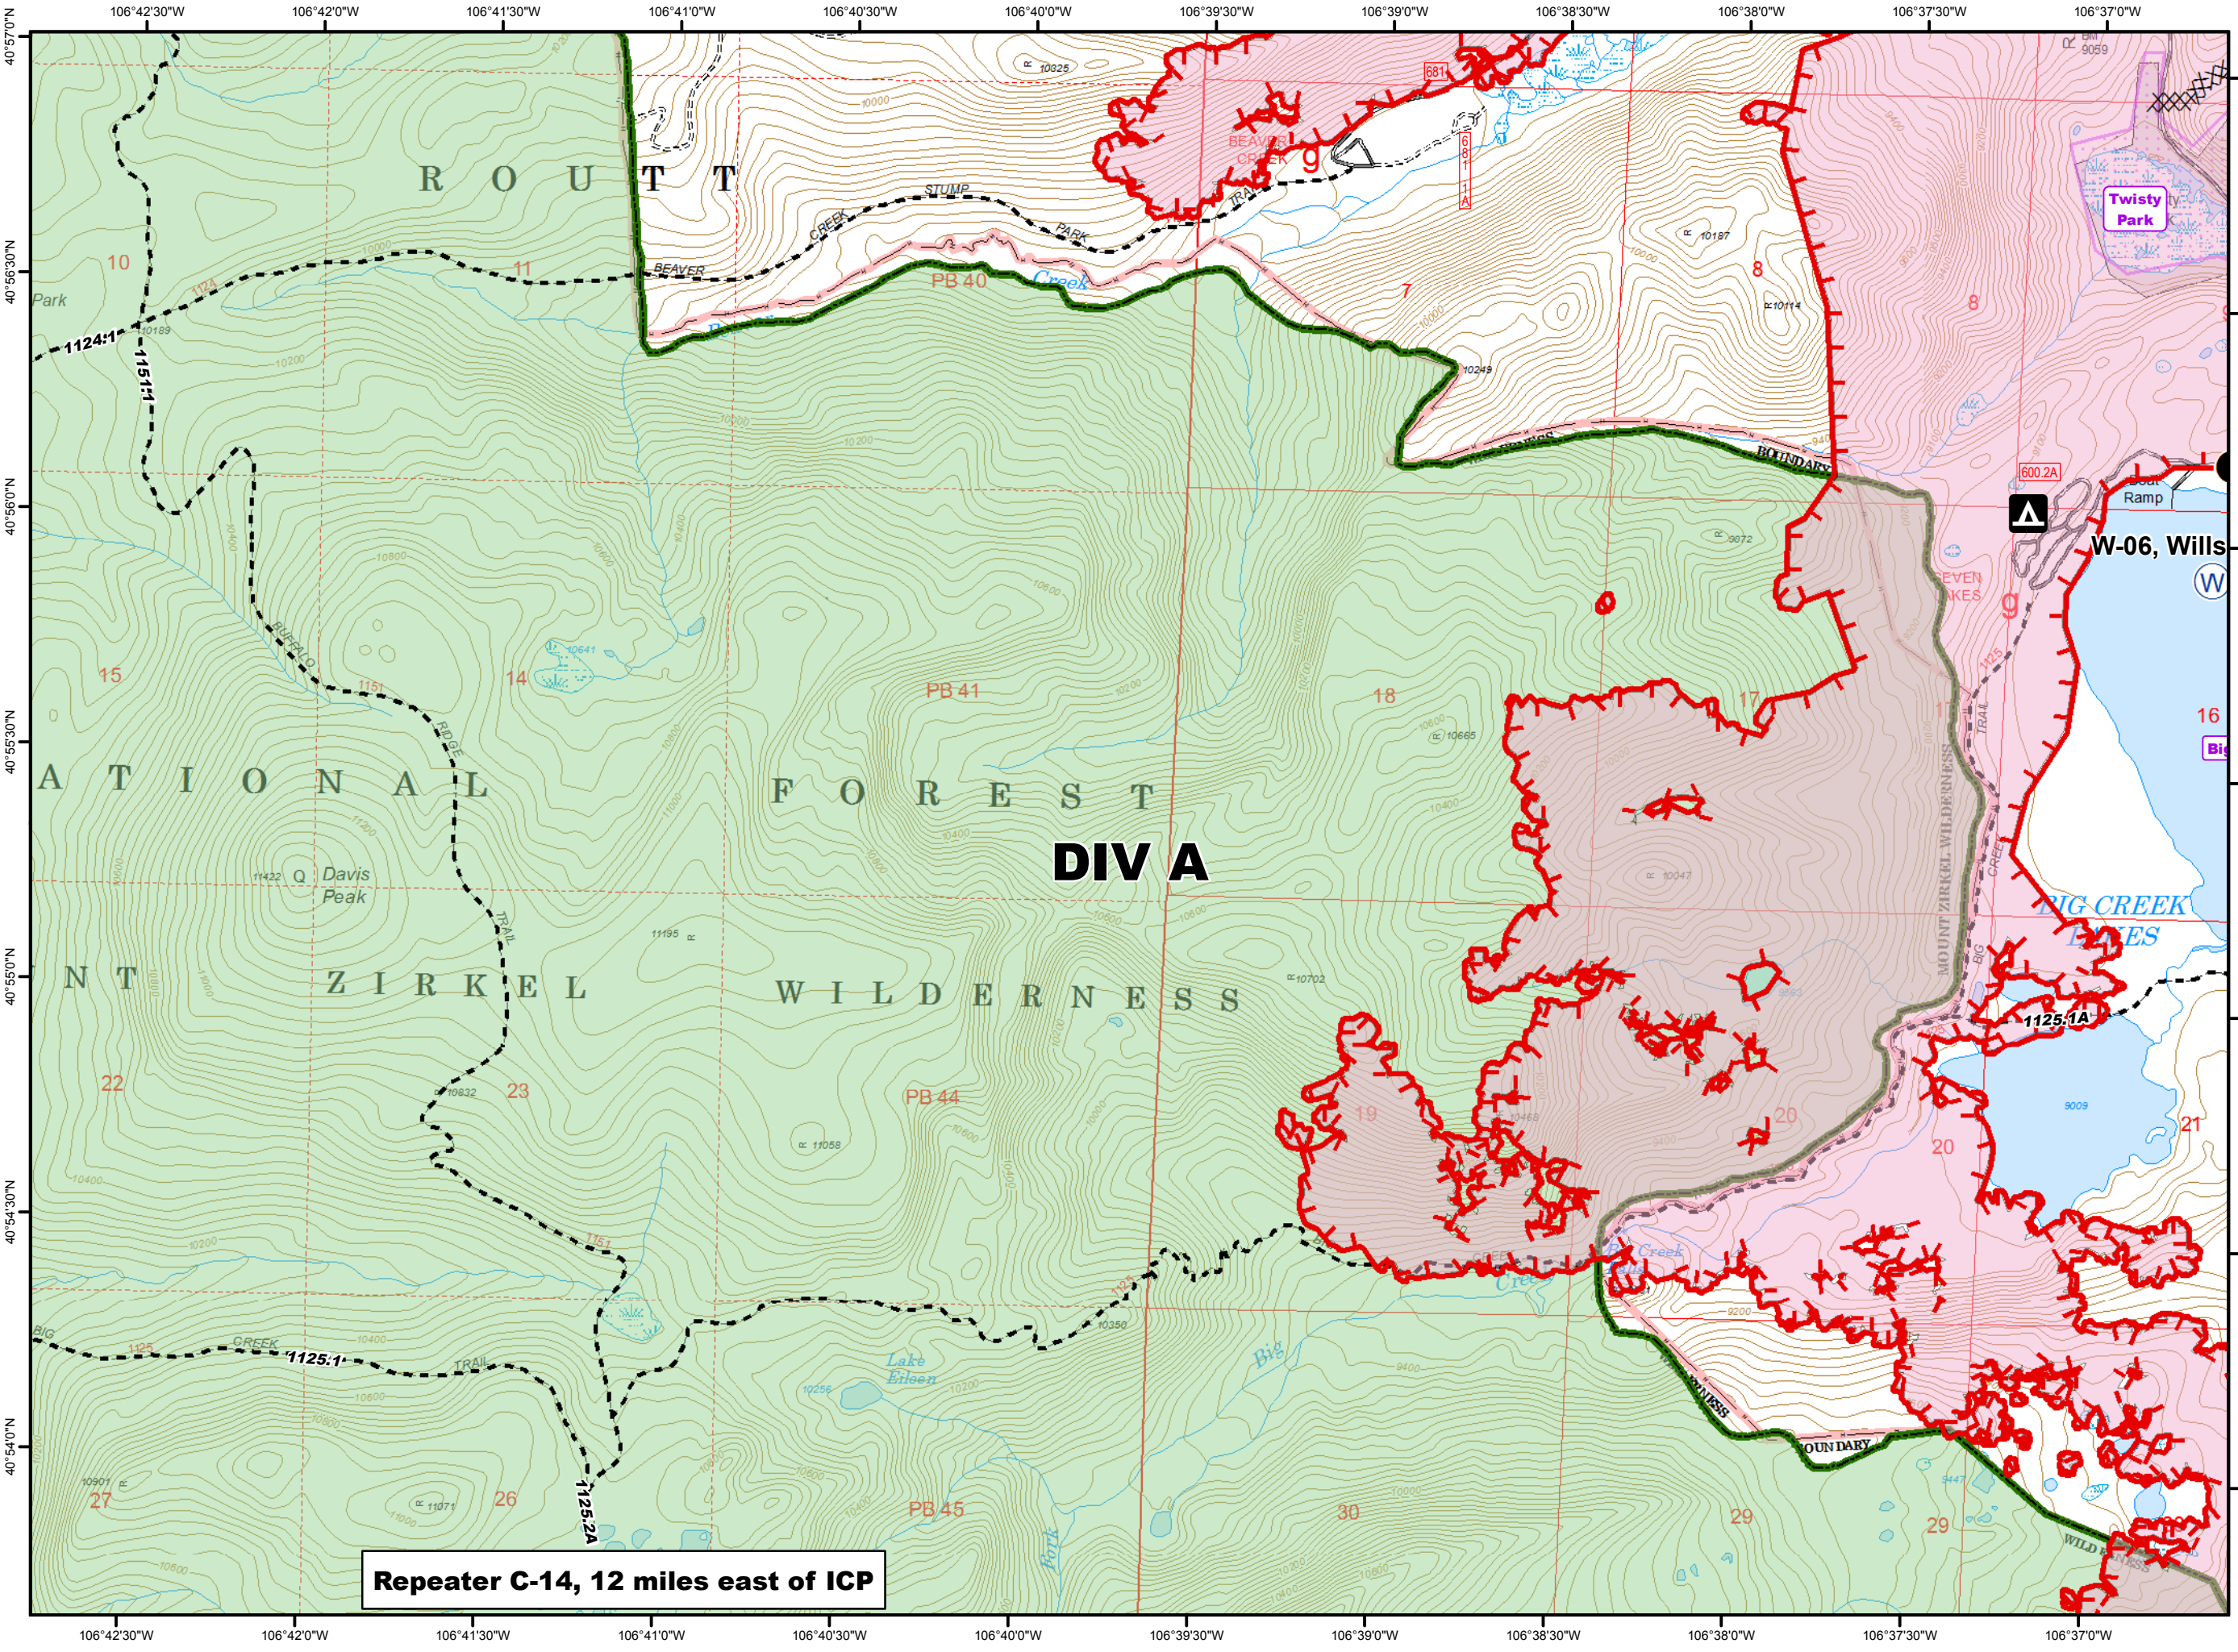

A

Map Created: 8/19/2016
8:41:10 PM

- Legend**
- Water Source
 - Uncontrolled Fire Edge
 - Completed Dozer Line
 - Subdivisions
 - Wilderness

Repeater C-14, 12 miles east of ICP