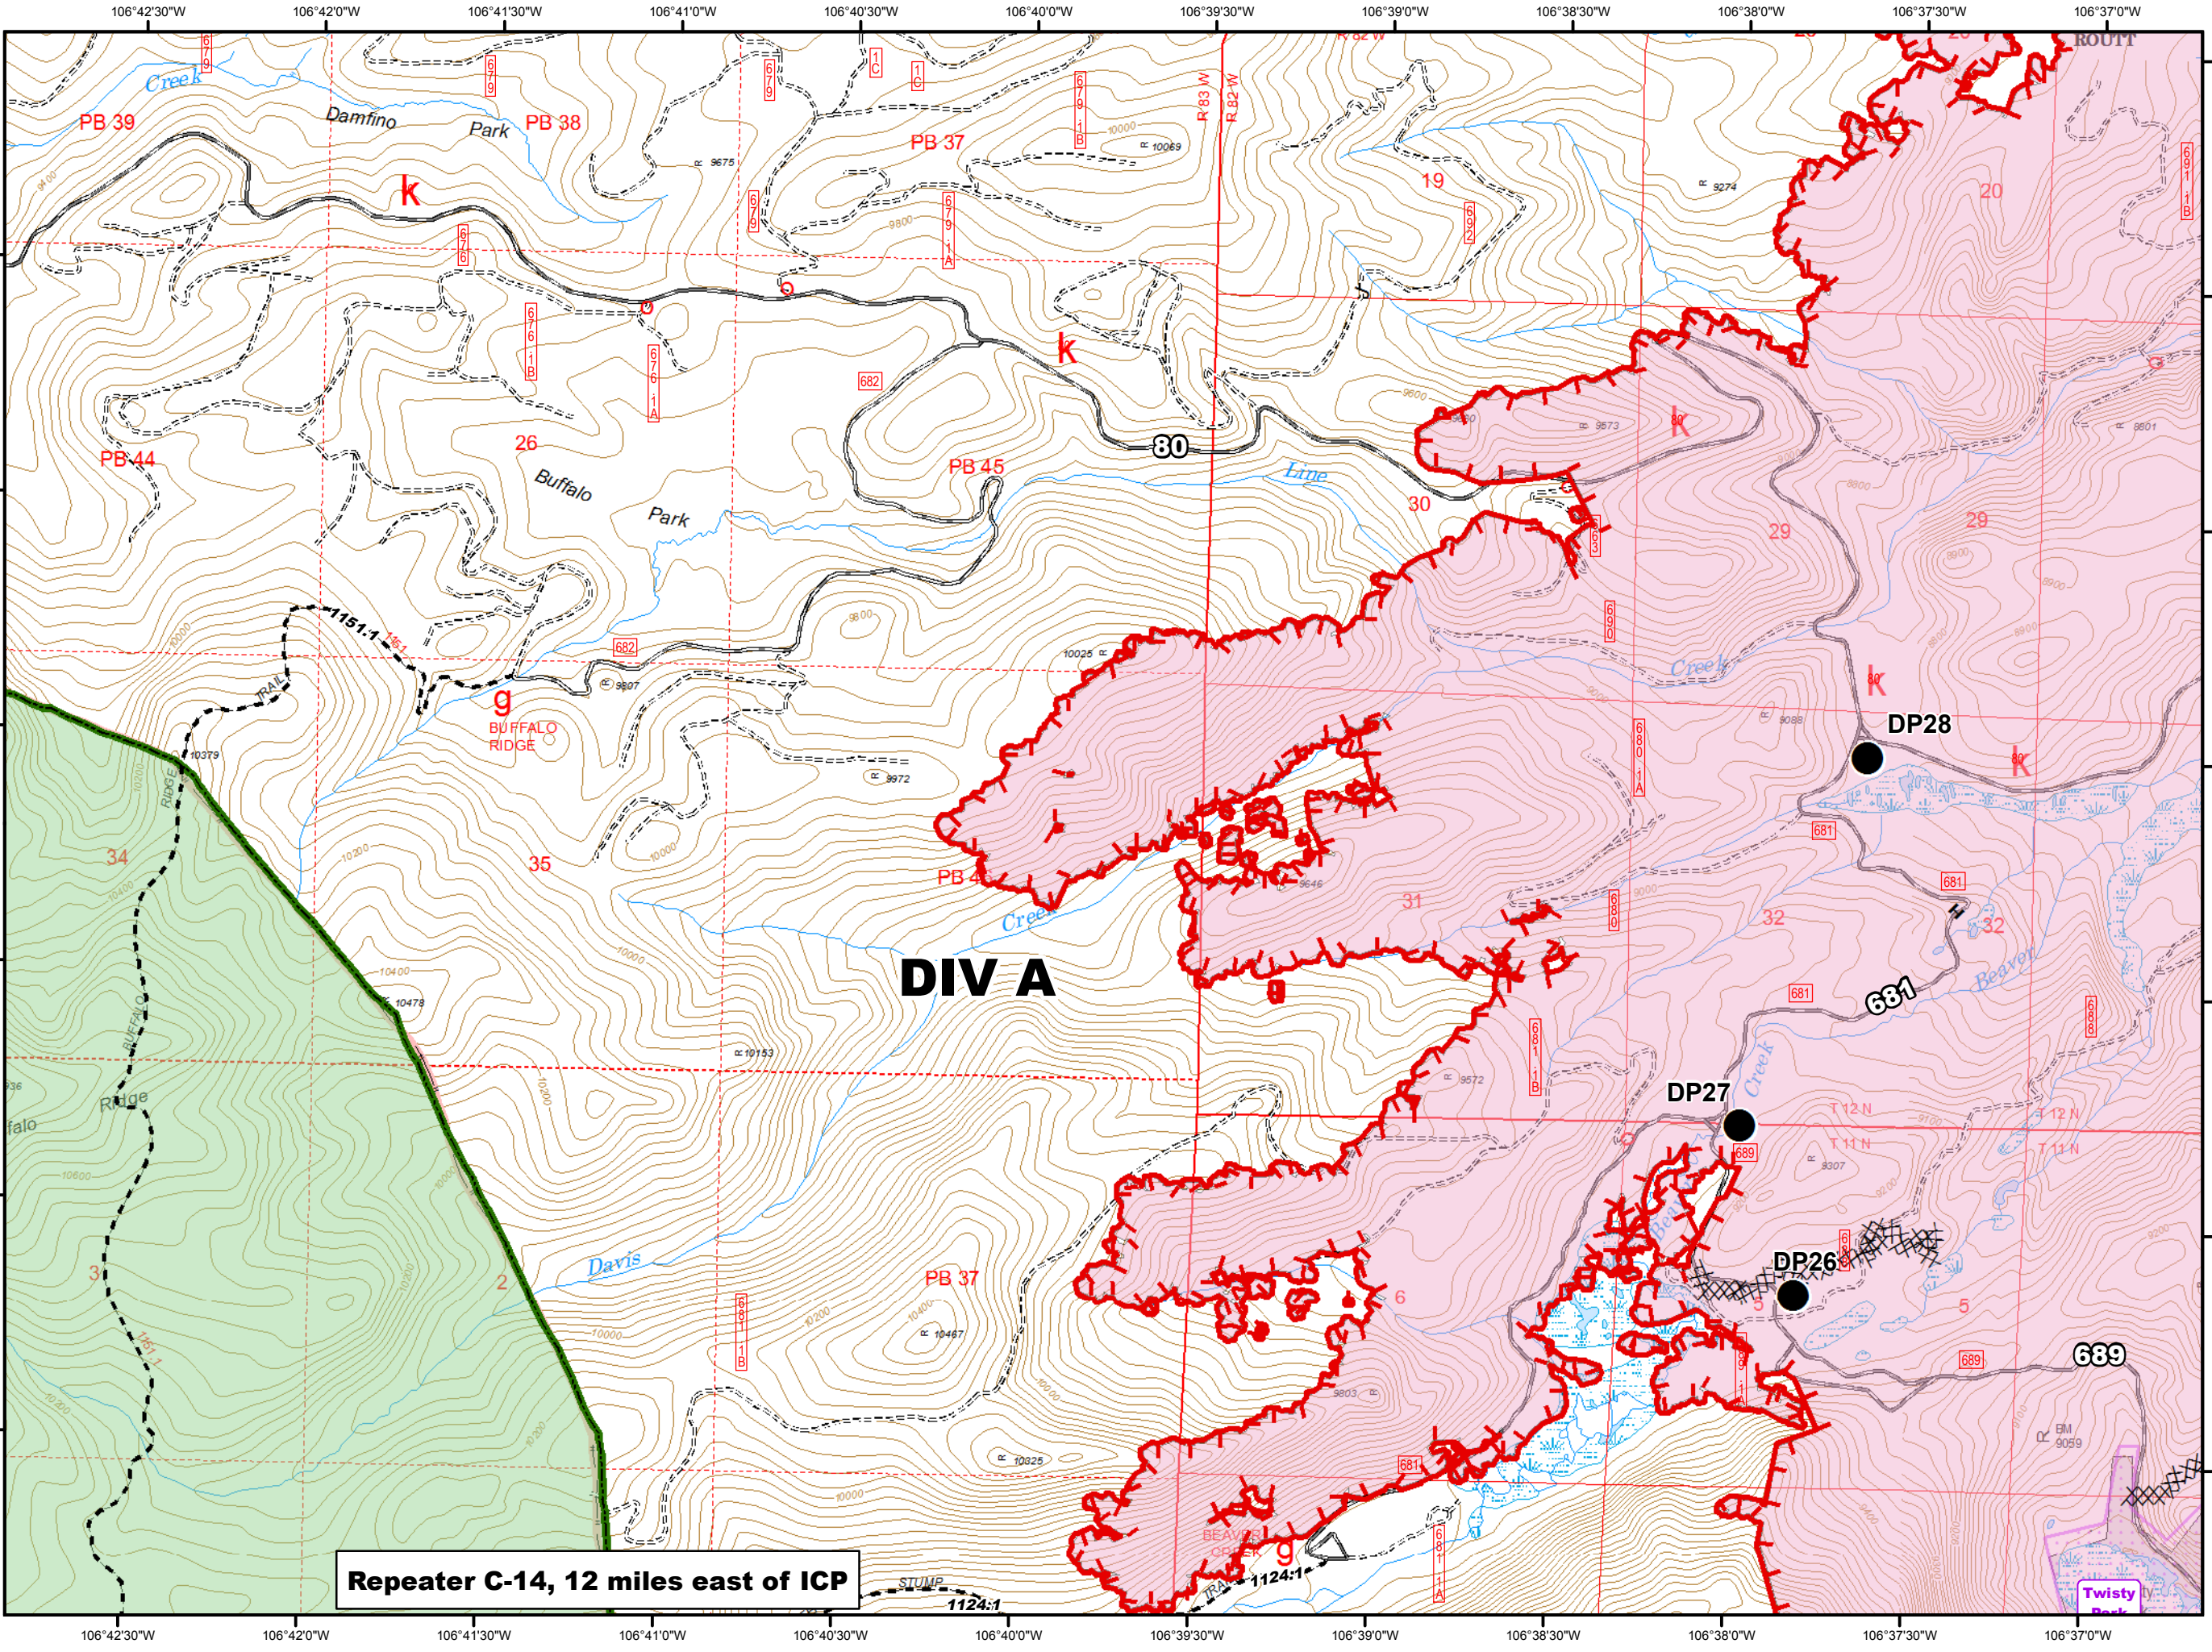

**B**

Map Created: 8/19/2016  
8:41:10 PM

**Legend**

- Drop Point
- Uncontrolled Fire Edge
- XXXXX Completed Dozer Line
- H · H · Hand Line
- Subdivisions
- Wilderness

Repeater C-14, 12 miles east of ICP