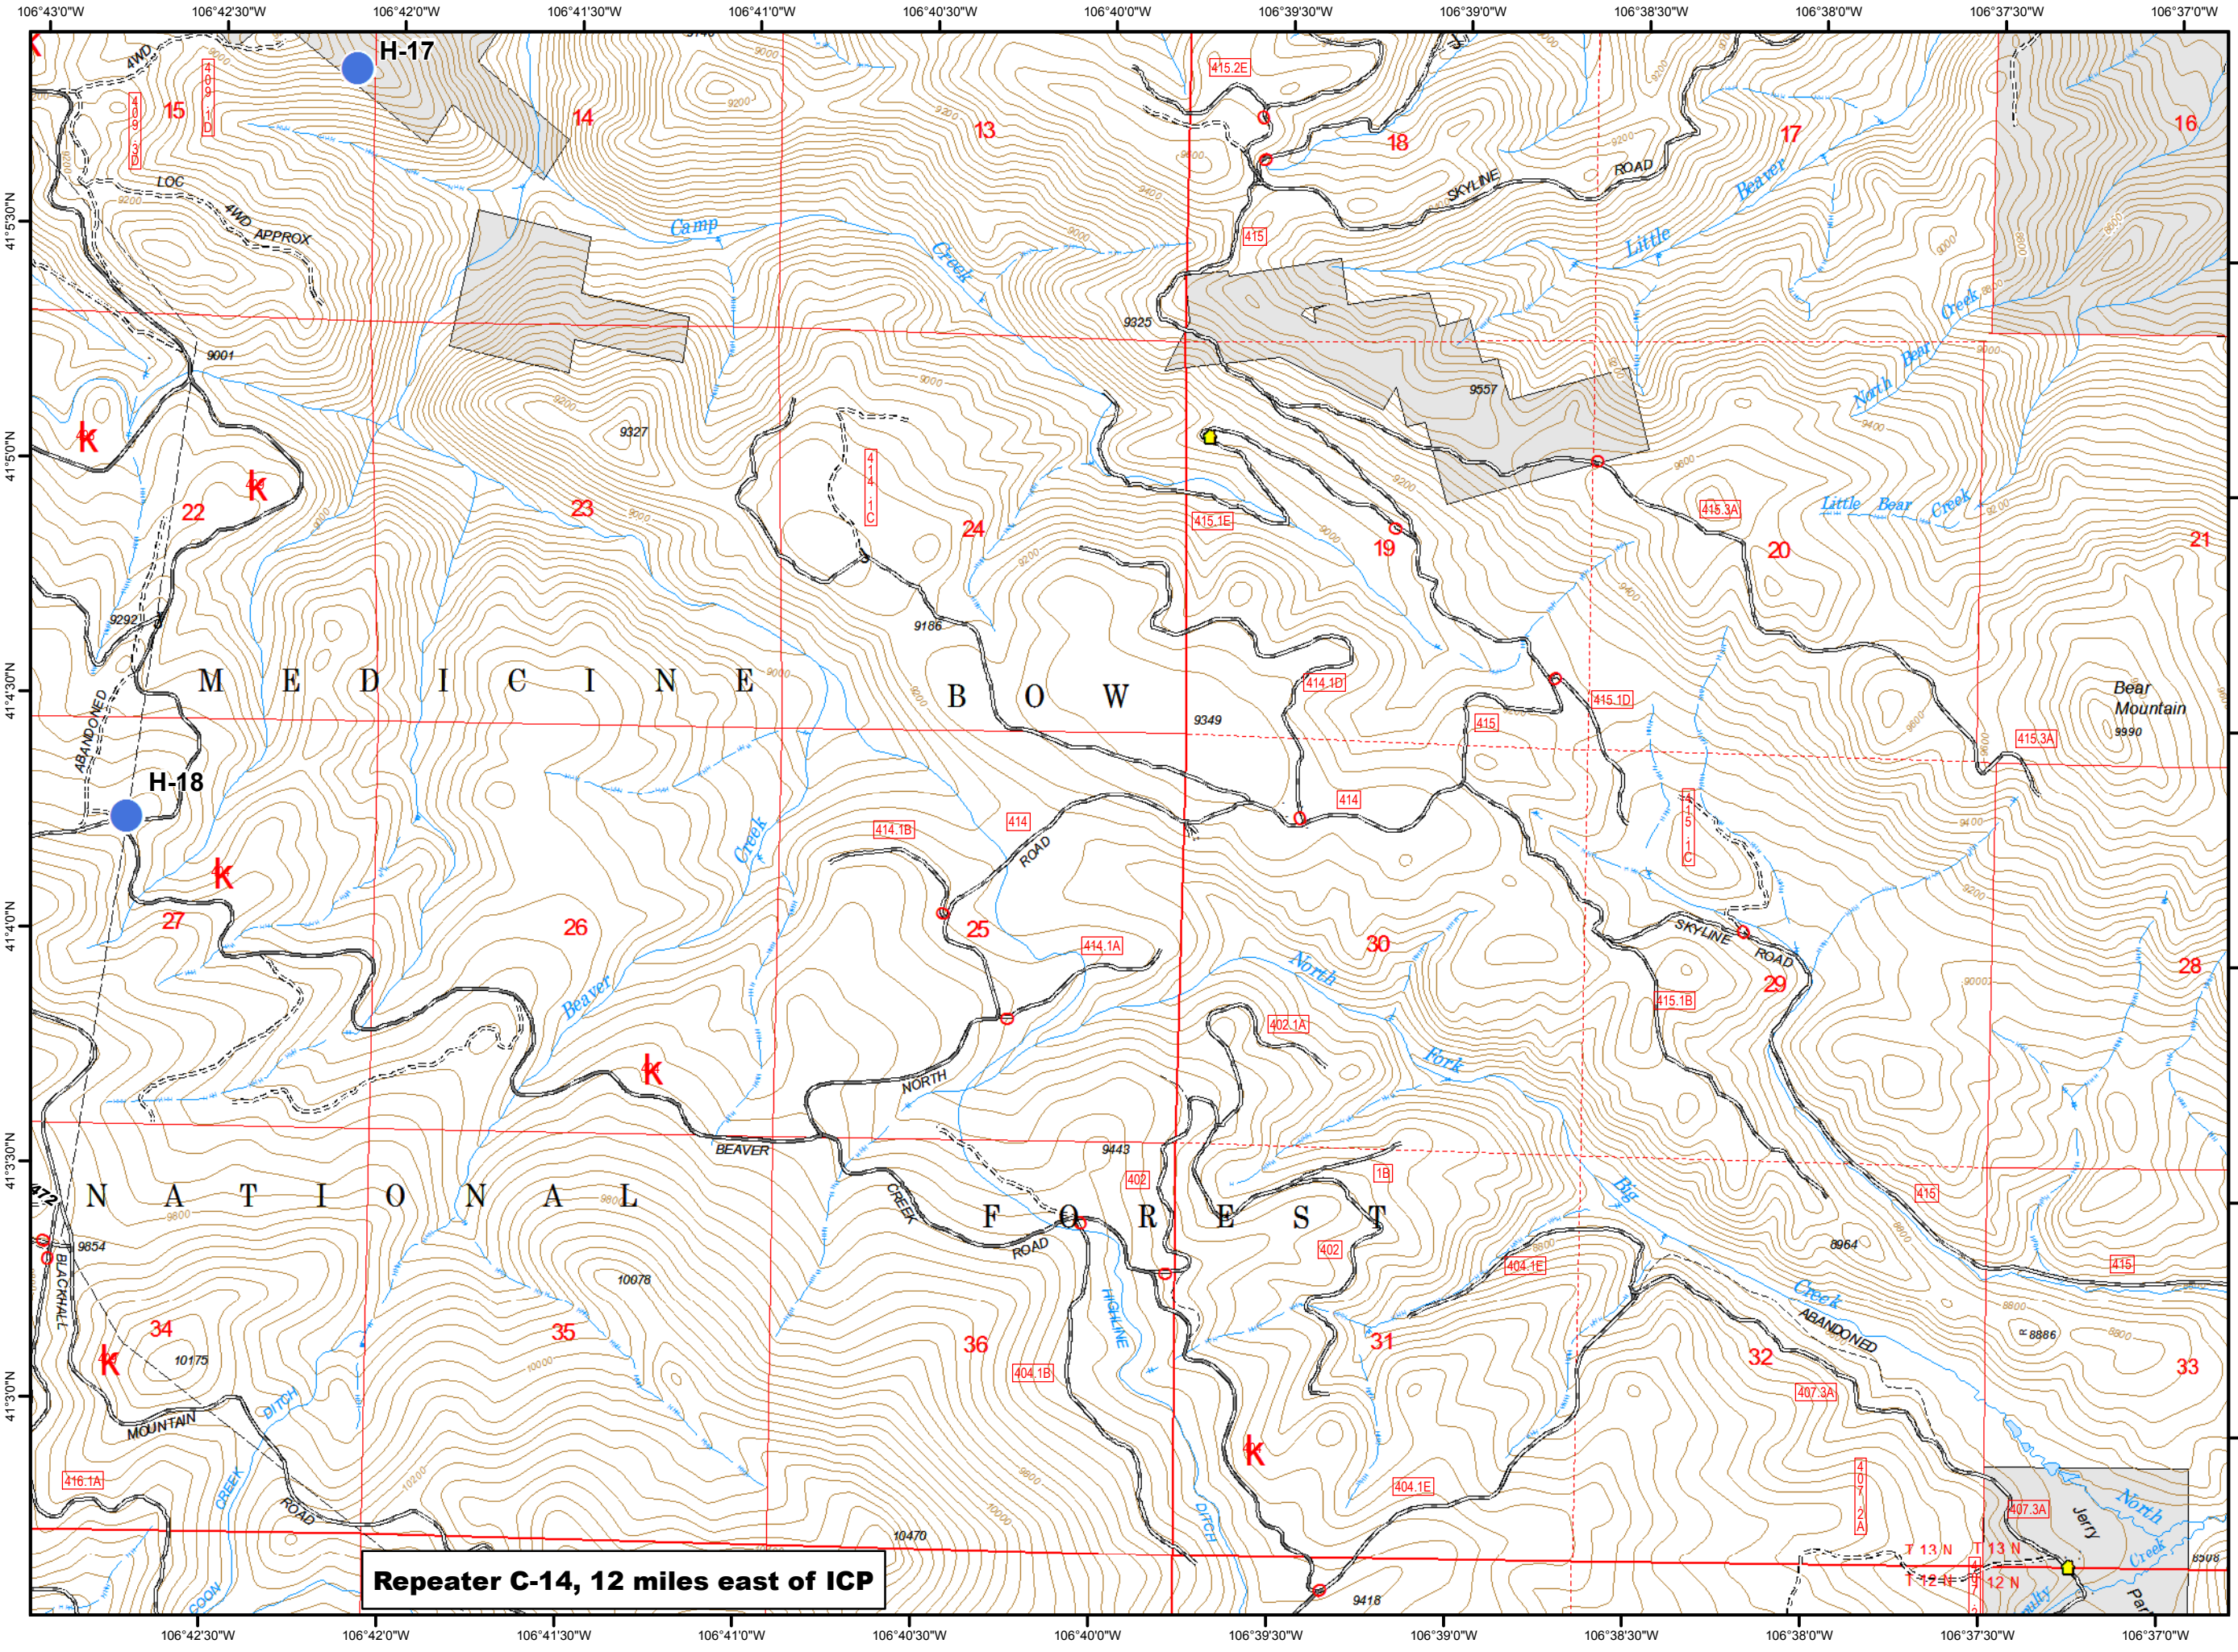

D

Map Created: 8/19/2016
8:41:10 PM

Legend

- Non-Defensible, Prep and Leave
- Helispot

Repeater C-14, 12 miles east of ICP

0 0.25 0.5 Miles