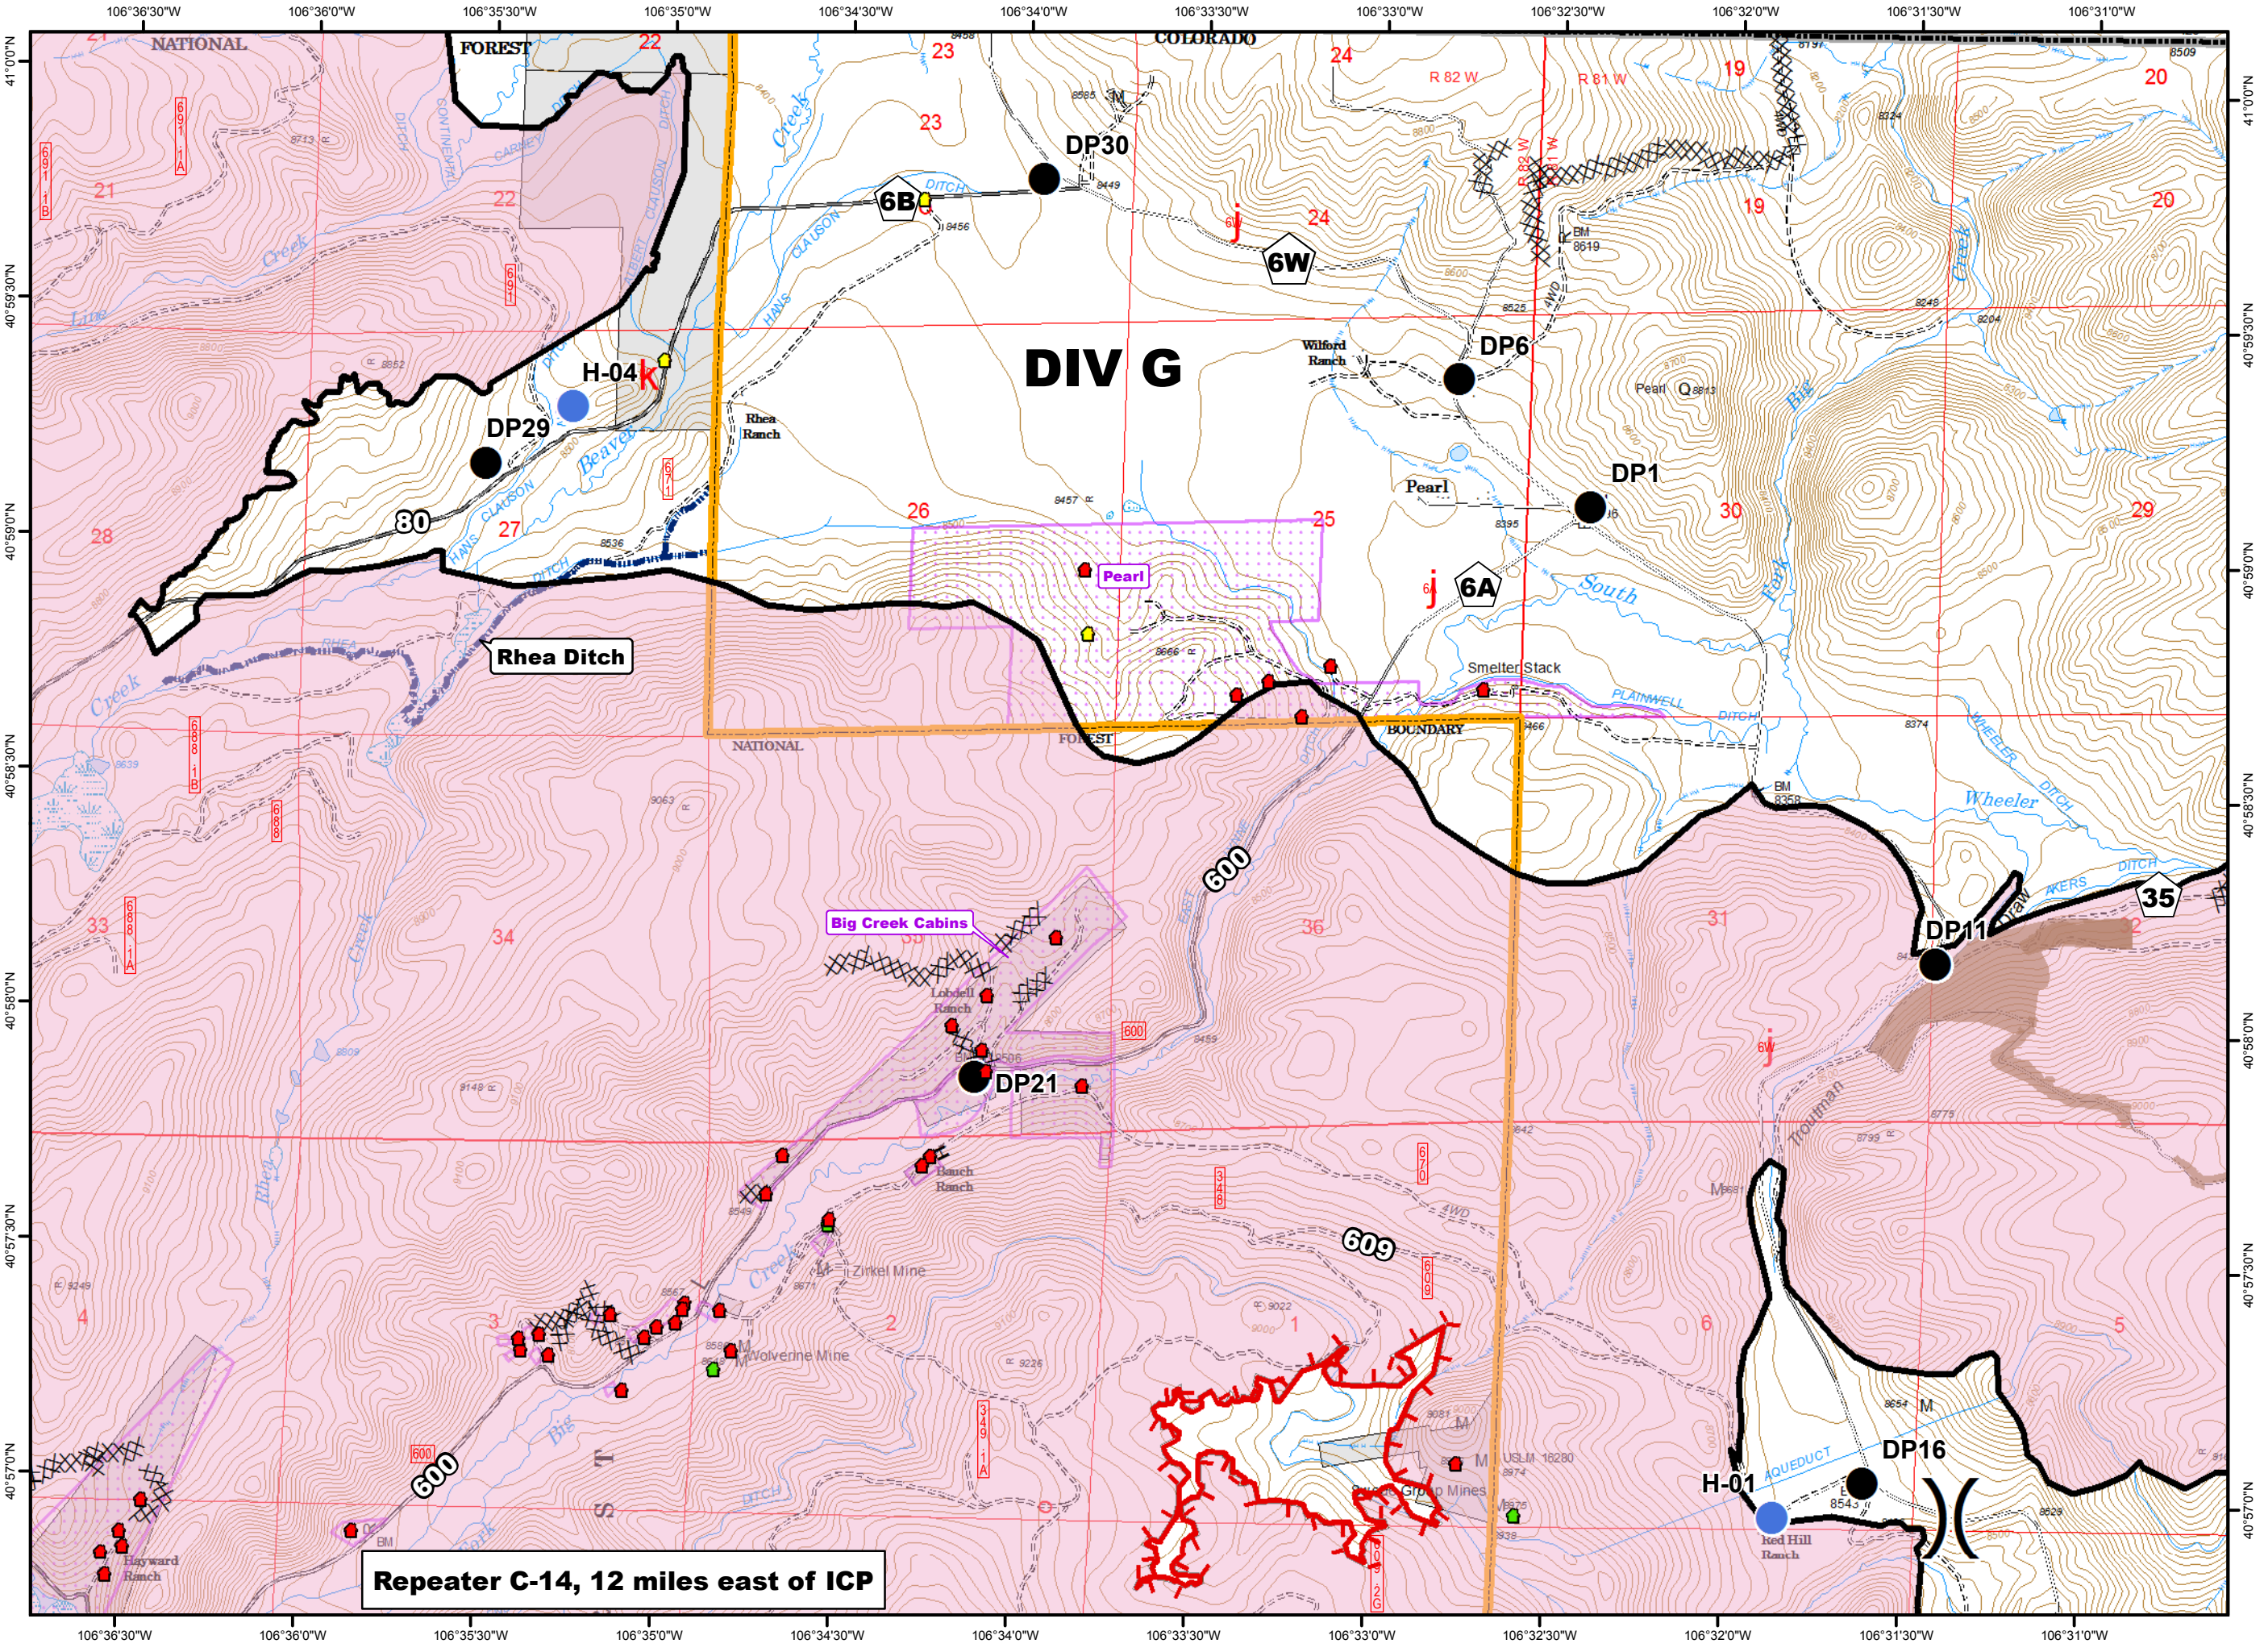

**G**

Map Created: 8/19/2016  
8:41:10 PM

Repeater C-14, 12 miles east of ICP

- Legend**
- Defensible, Prep and Hold
  - Defensible, Stand Alone
  - Non-Defensible, Prep and Leave
  - Drop Point
  - Helispot
  - Uncontrolled Fire Edge
  - Completed Dozer Line
  - Completed Line
  - H - H - Hand Line
  - Subdivisions
  - Fuel Treatments