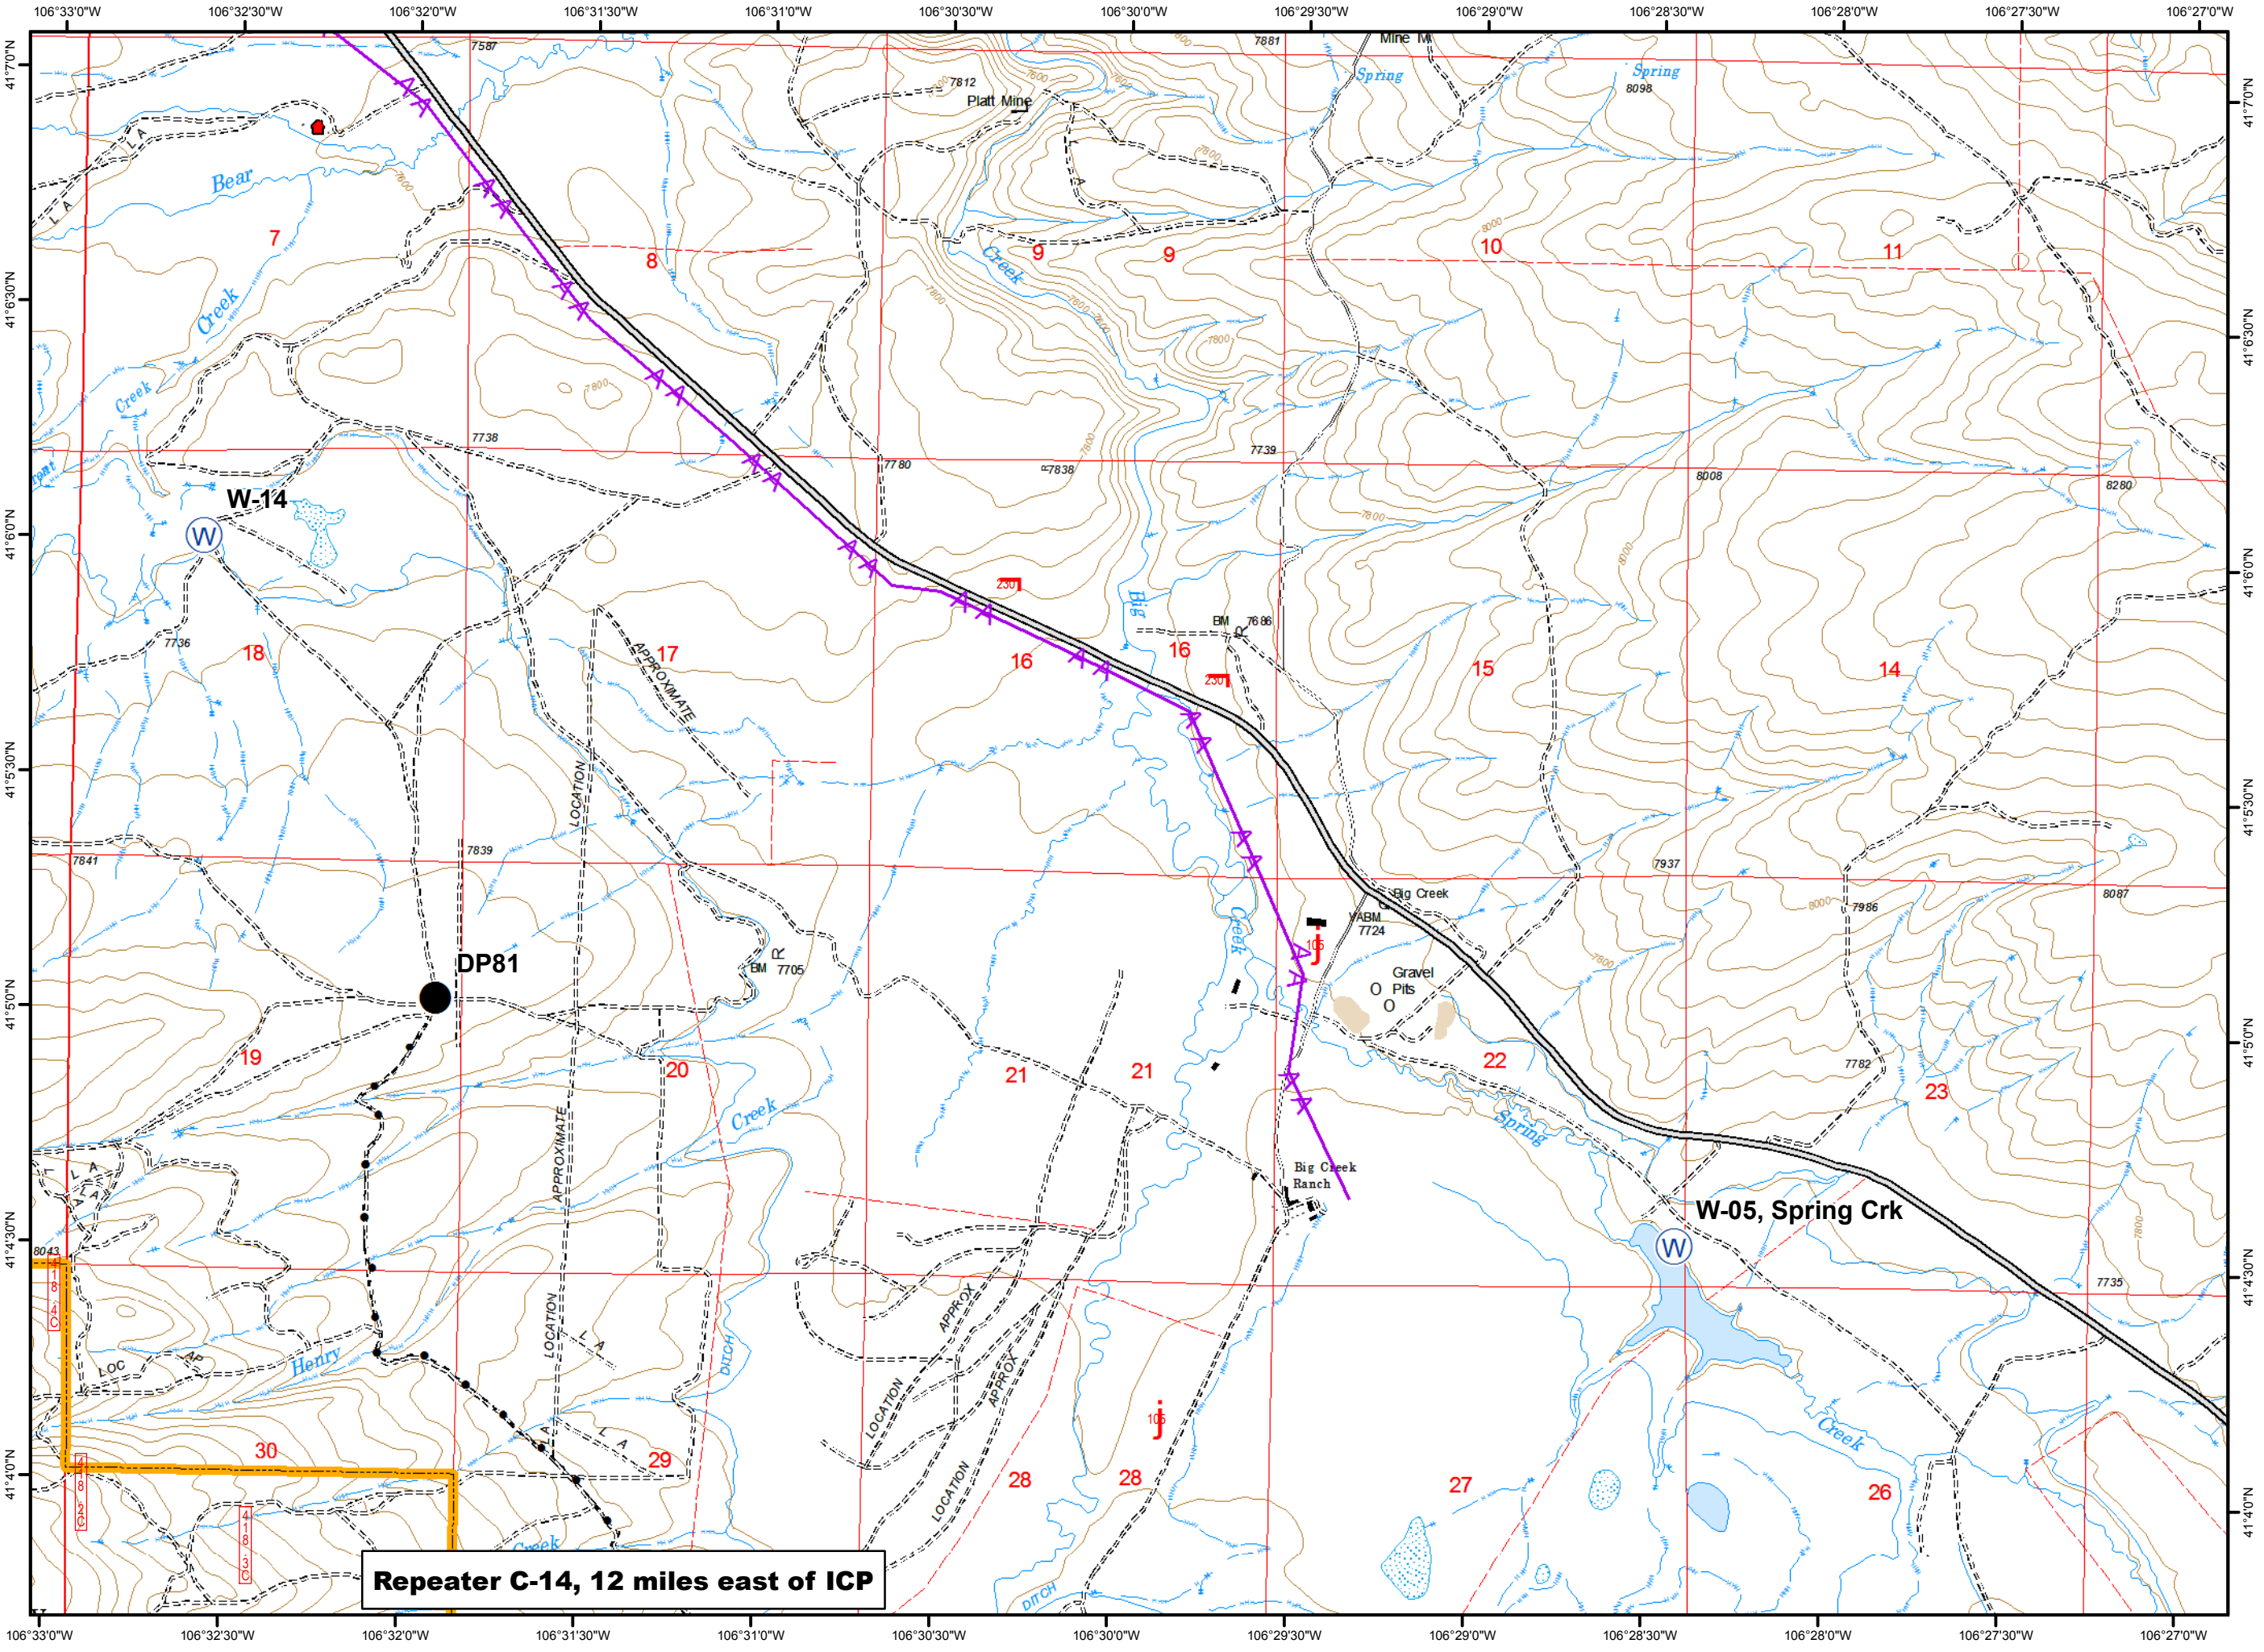

- Legend**
- Defensible, Prep and Hold
  - Drop Point
  - Water Source
  - Highlighted Manmade Feature
  - Powerlines

**Repeater C-14, 12 miles east of ICP**