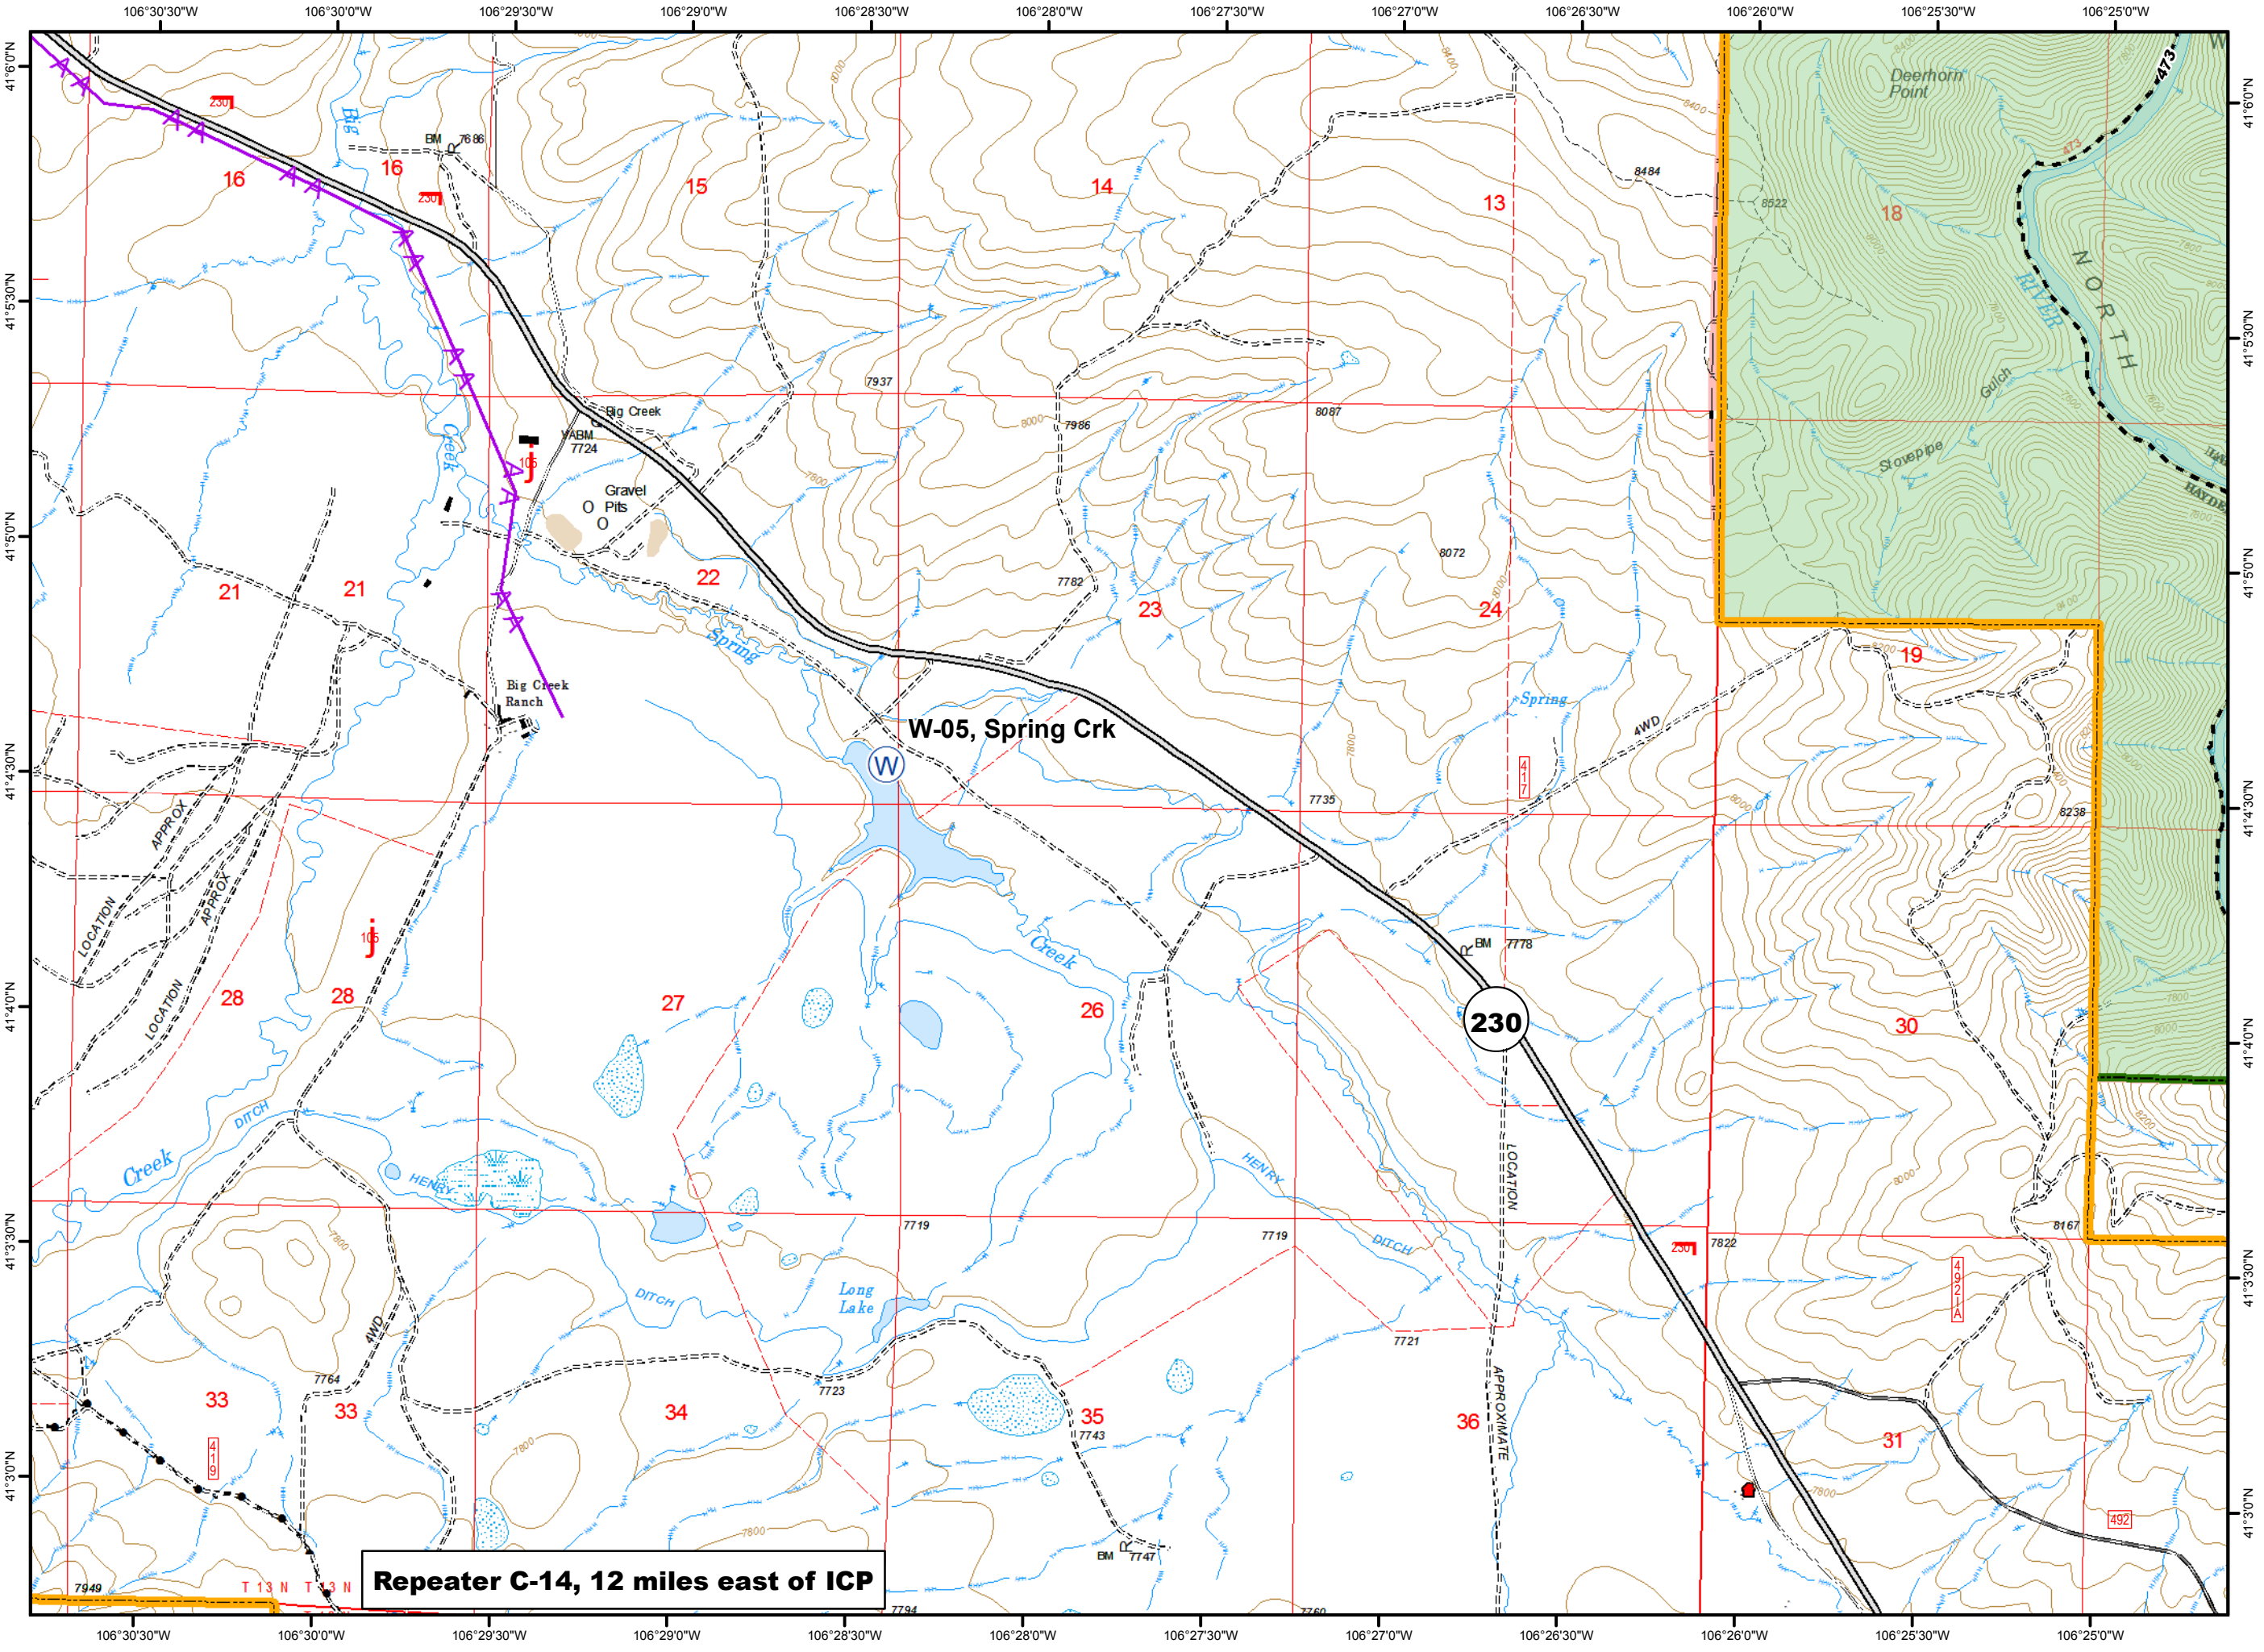

Map Created: 8/19/2016
8:41:10 PM

- Legend**
- Defensible, Prep and Hold
 - Water Source
 - Highlighted Manmade Feature
 - Powerlines
 - Wilderness

Repeater C-14, 12 miles east of ICP