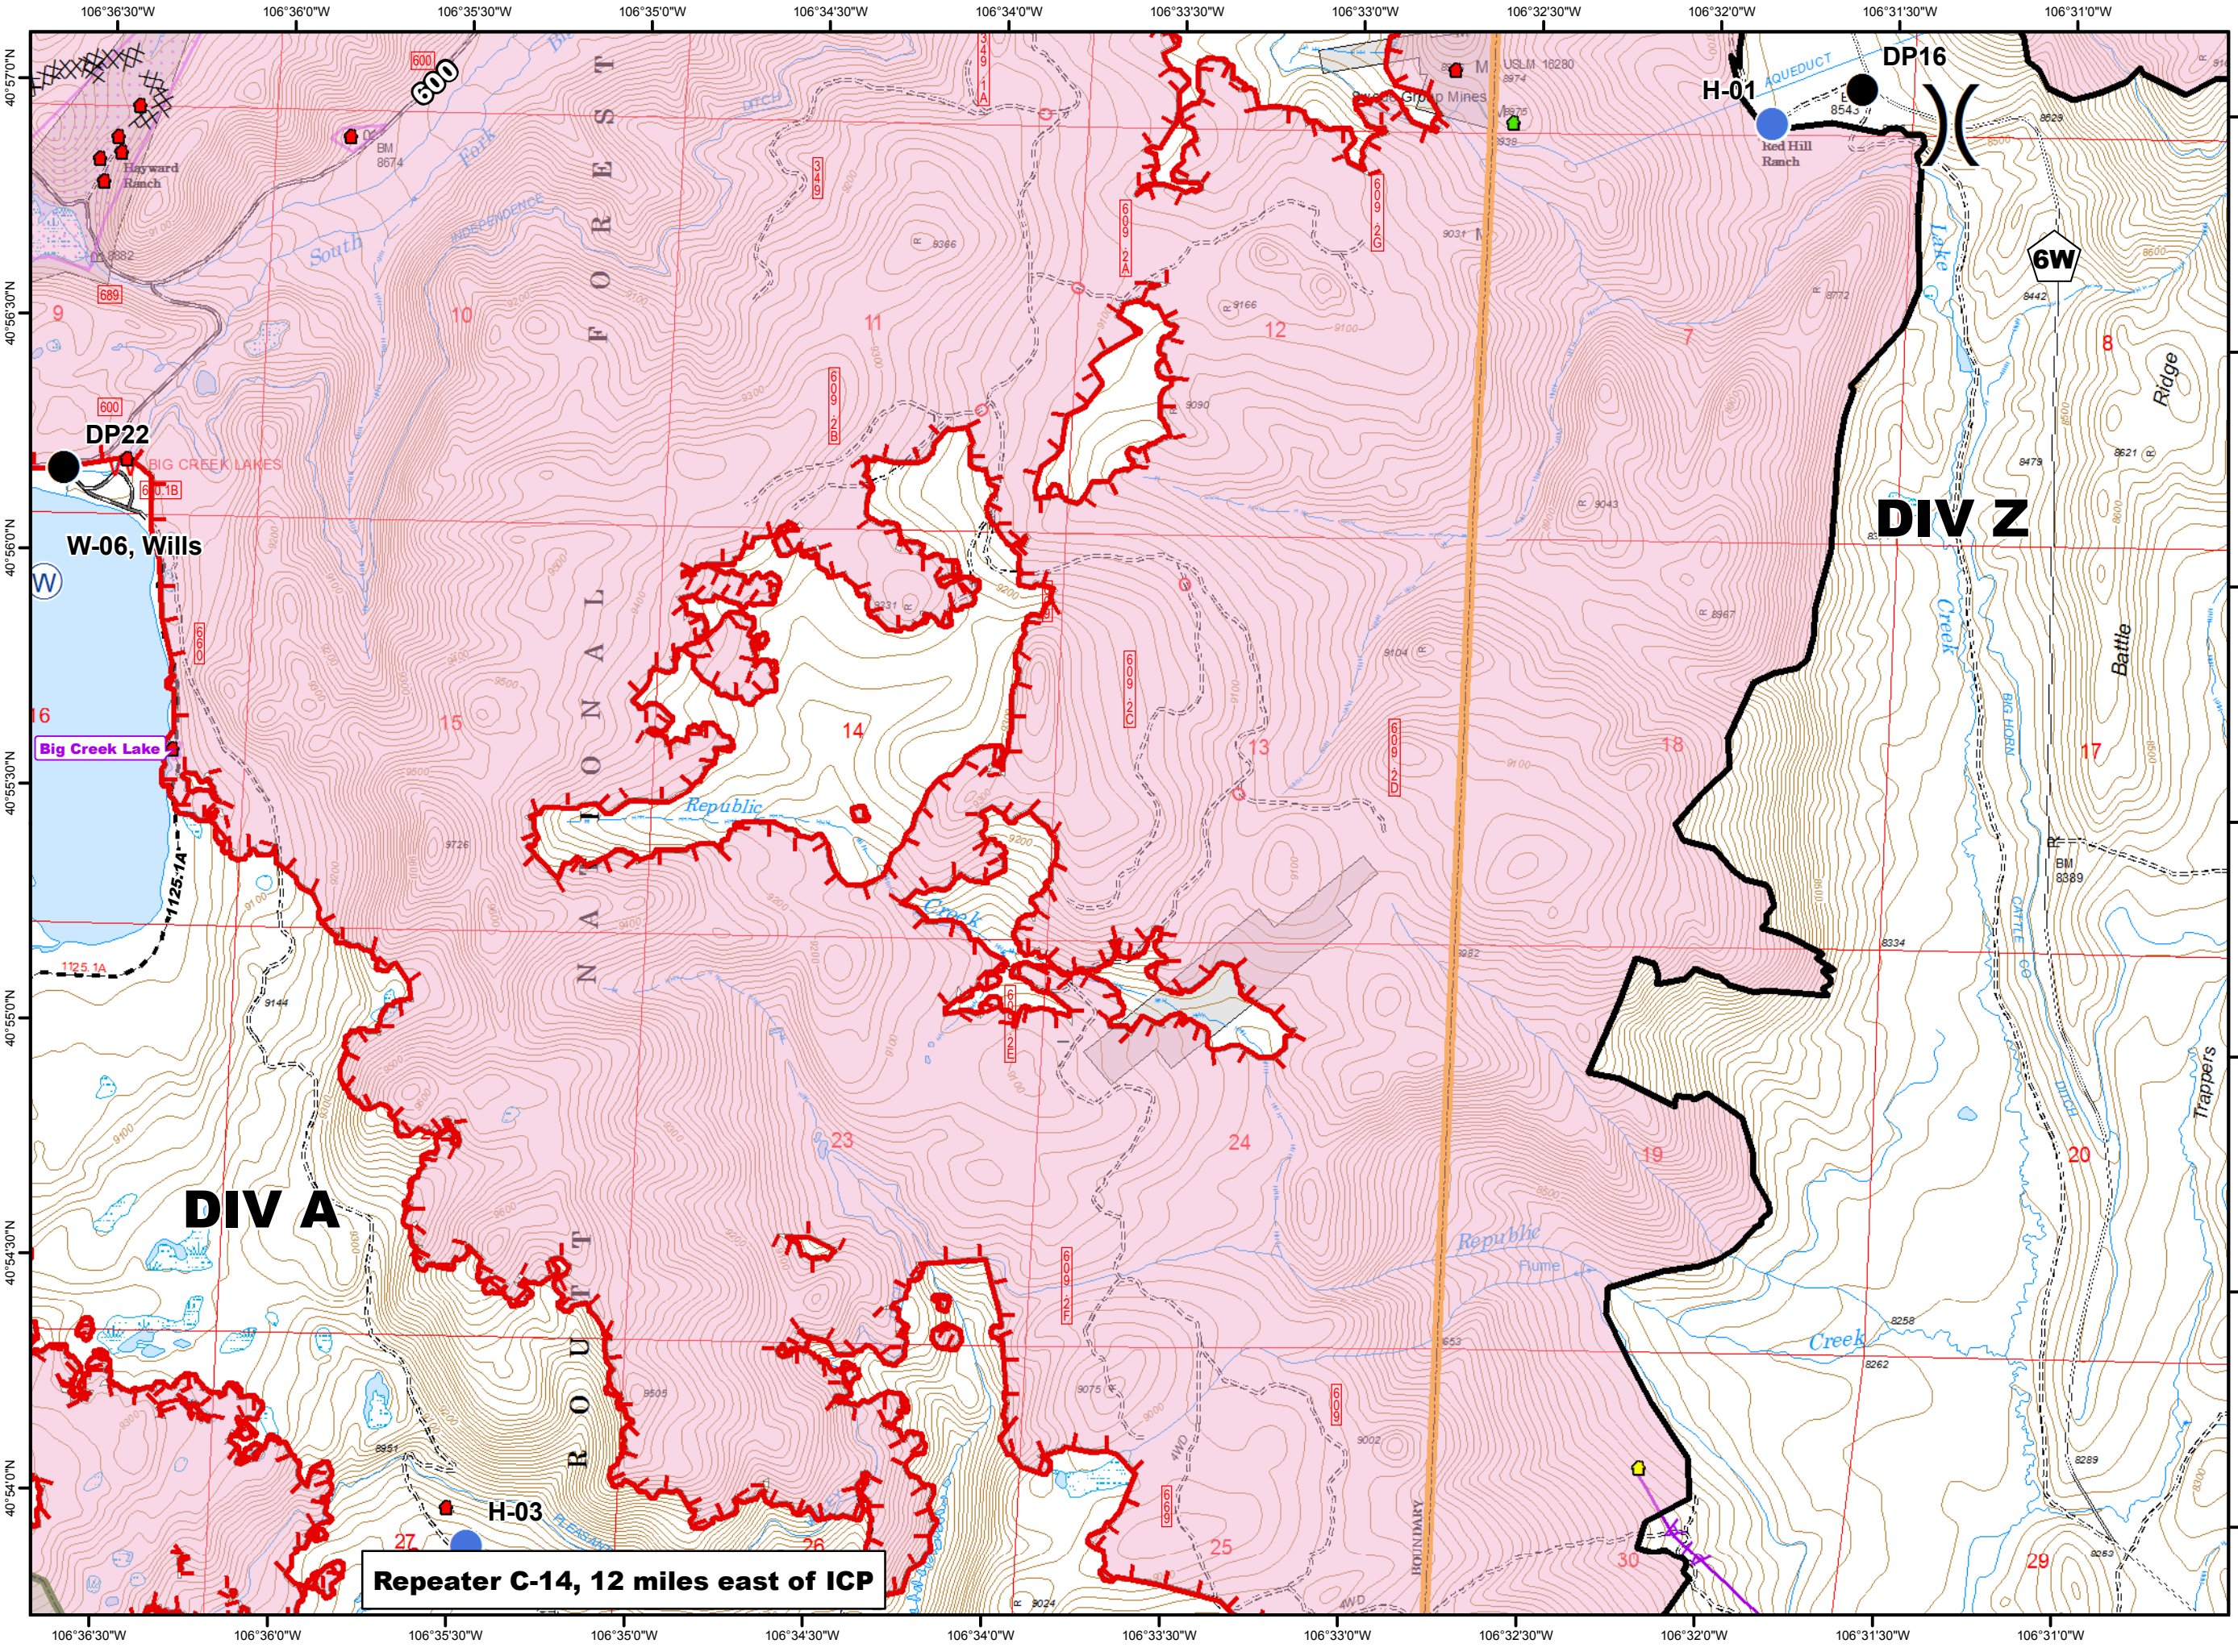

Q

Map Created: 8/19/2016
8:41:10 PM

Repeater C-14, 12 miles east of ICP

- Legend**
- Defensible, Prep and Hold
 - Defensible, Stand Alone
 - Non-Defensible, Prep and Leave
 - Drop Point
 - Helispot
 - Water Source
 - Uncontrolled Fire Edge
 - Completed Dozer Line
 - Completed Line
 - Powerlines
 - Subdivisions
 - Wilderness