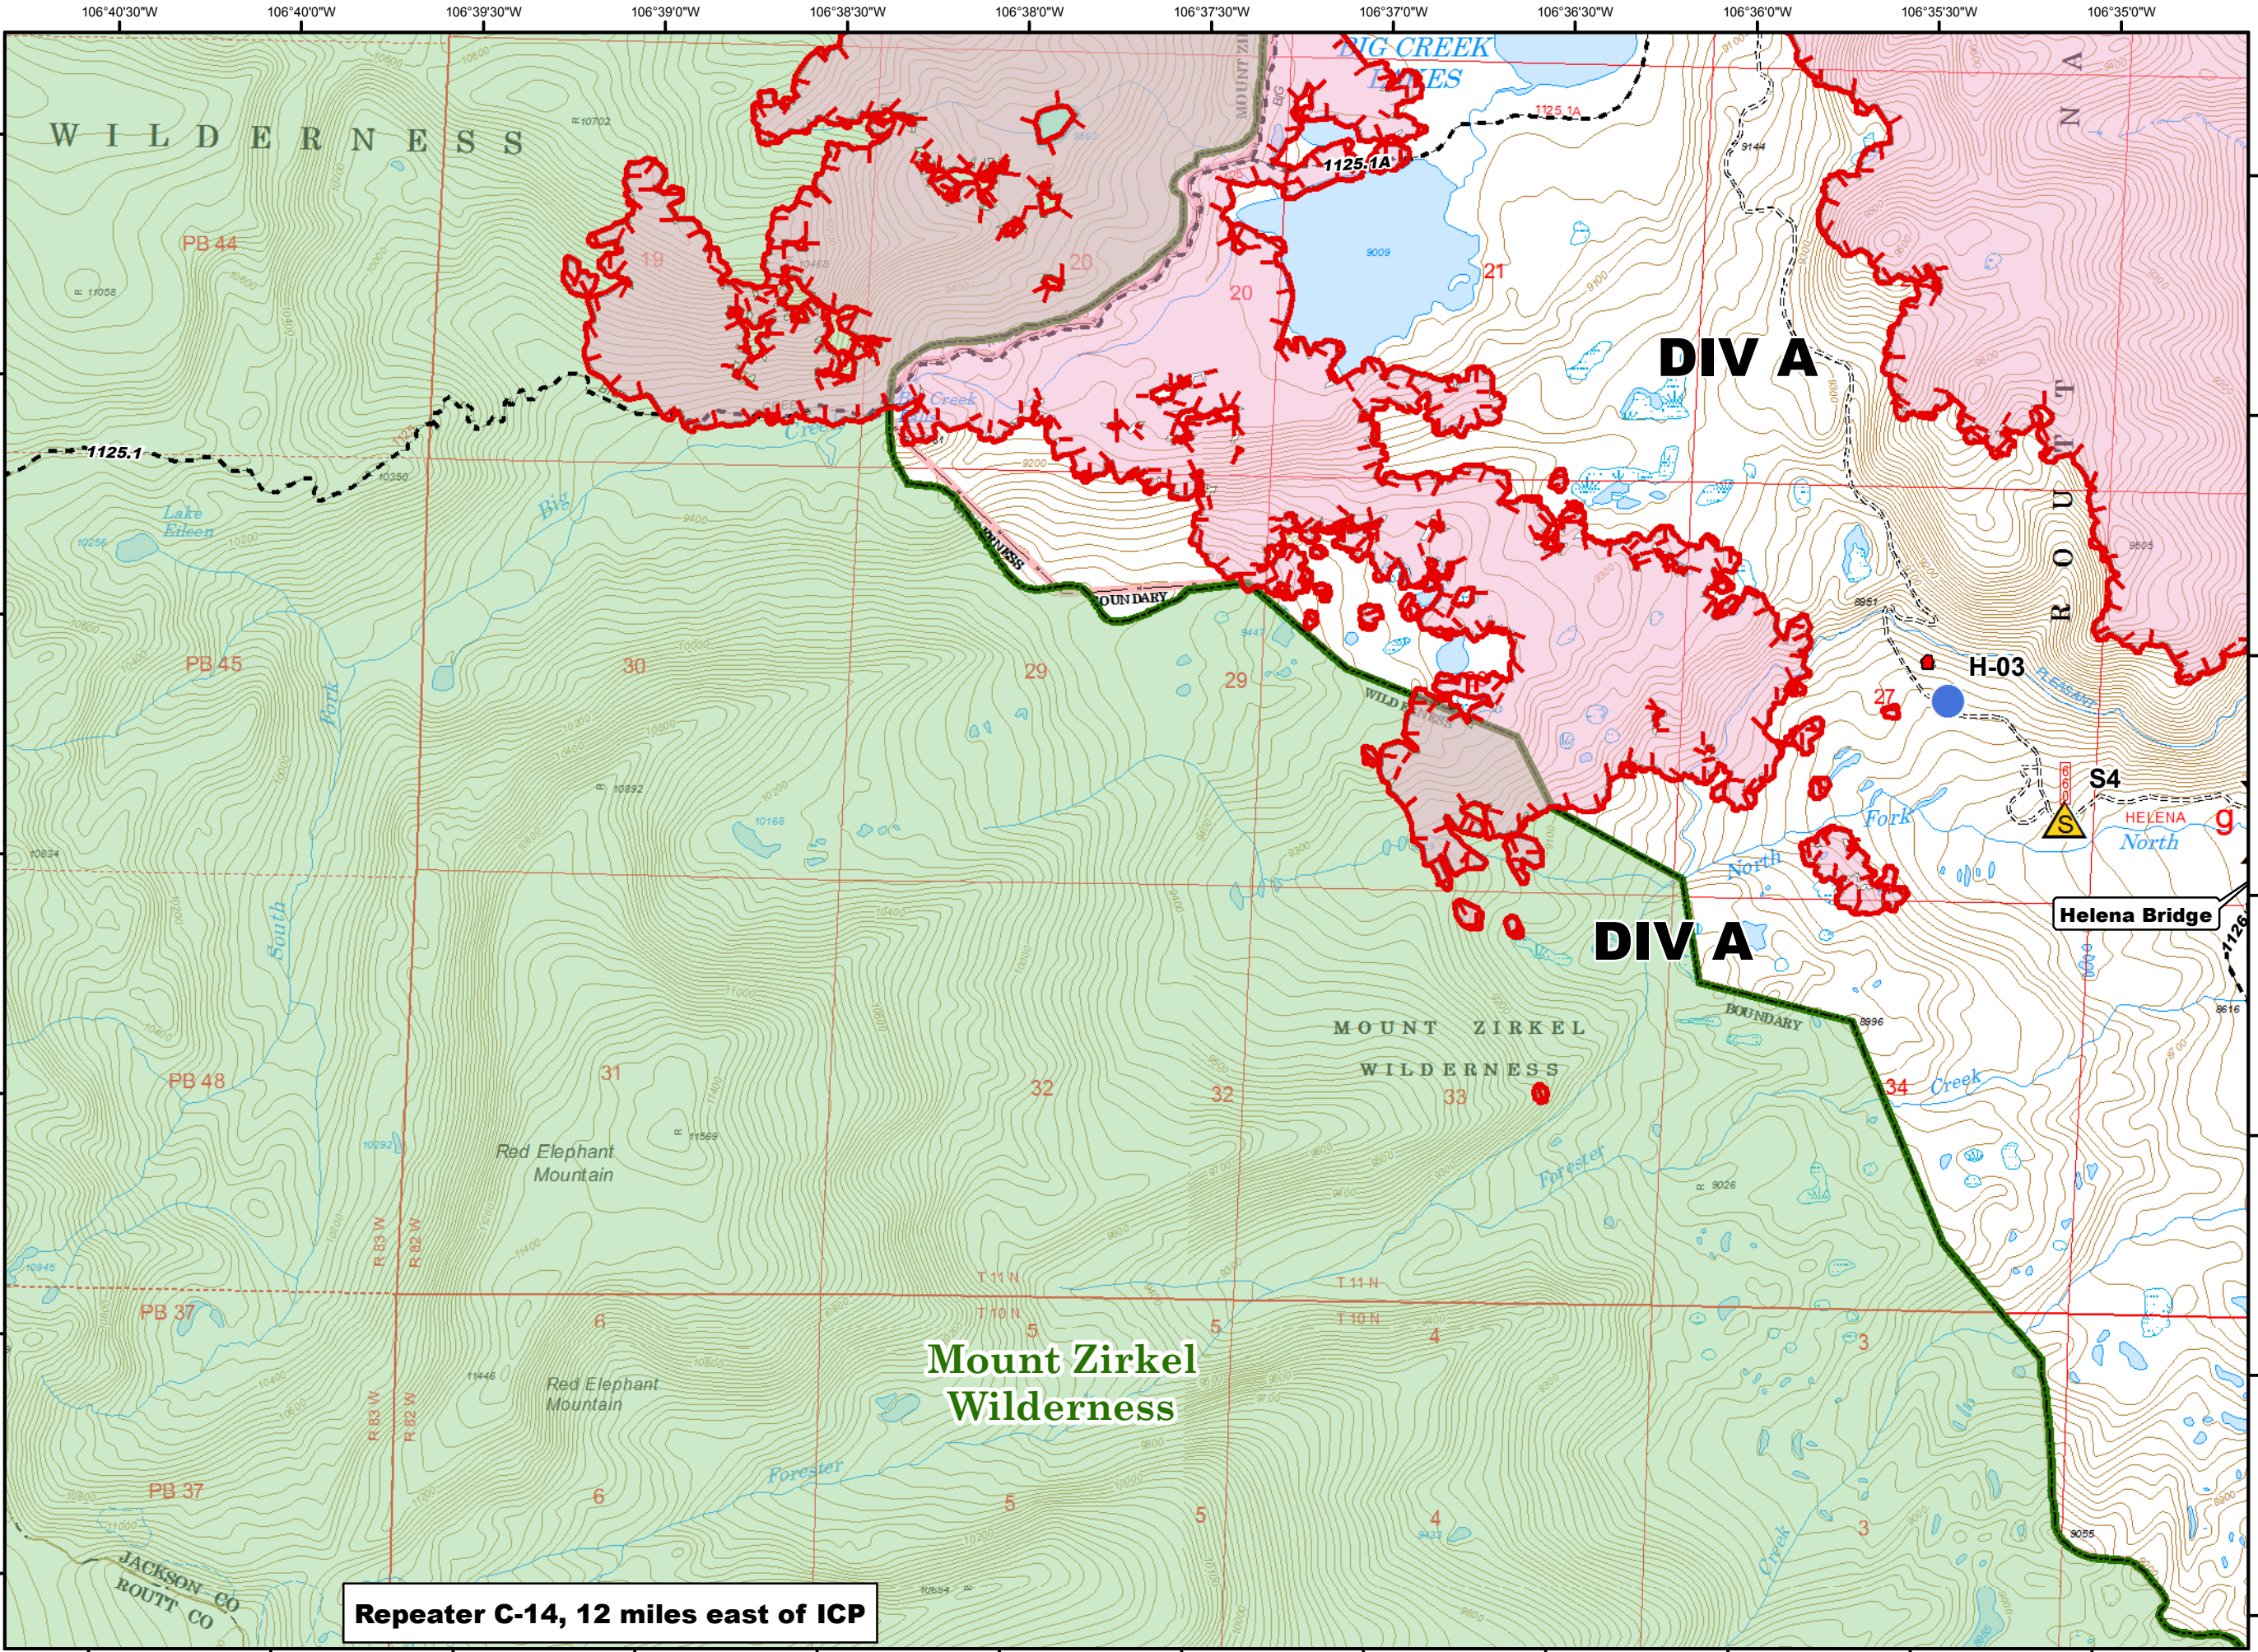

S

Map Created: 8/19/2016
8:41:10 PM

- Legend**
- Defensible, Prep and Hold
 - Helispot
 - Safety Zone
 - Uncontrolled Fire Edge
 - Wilderness

Repeater C-14, 12 miles east of ICP