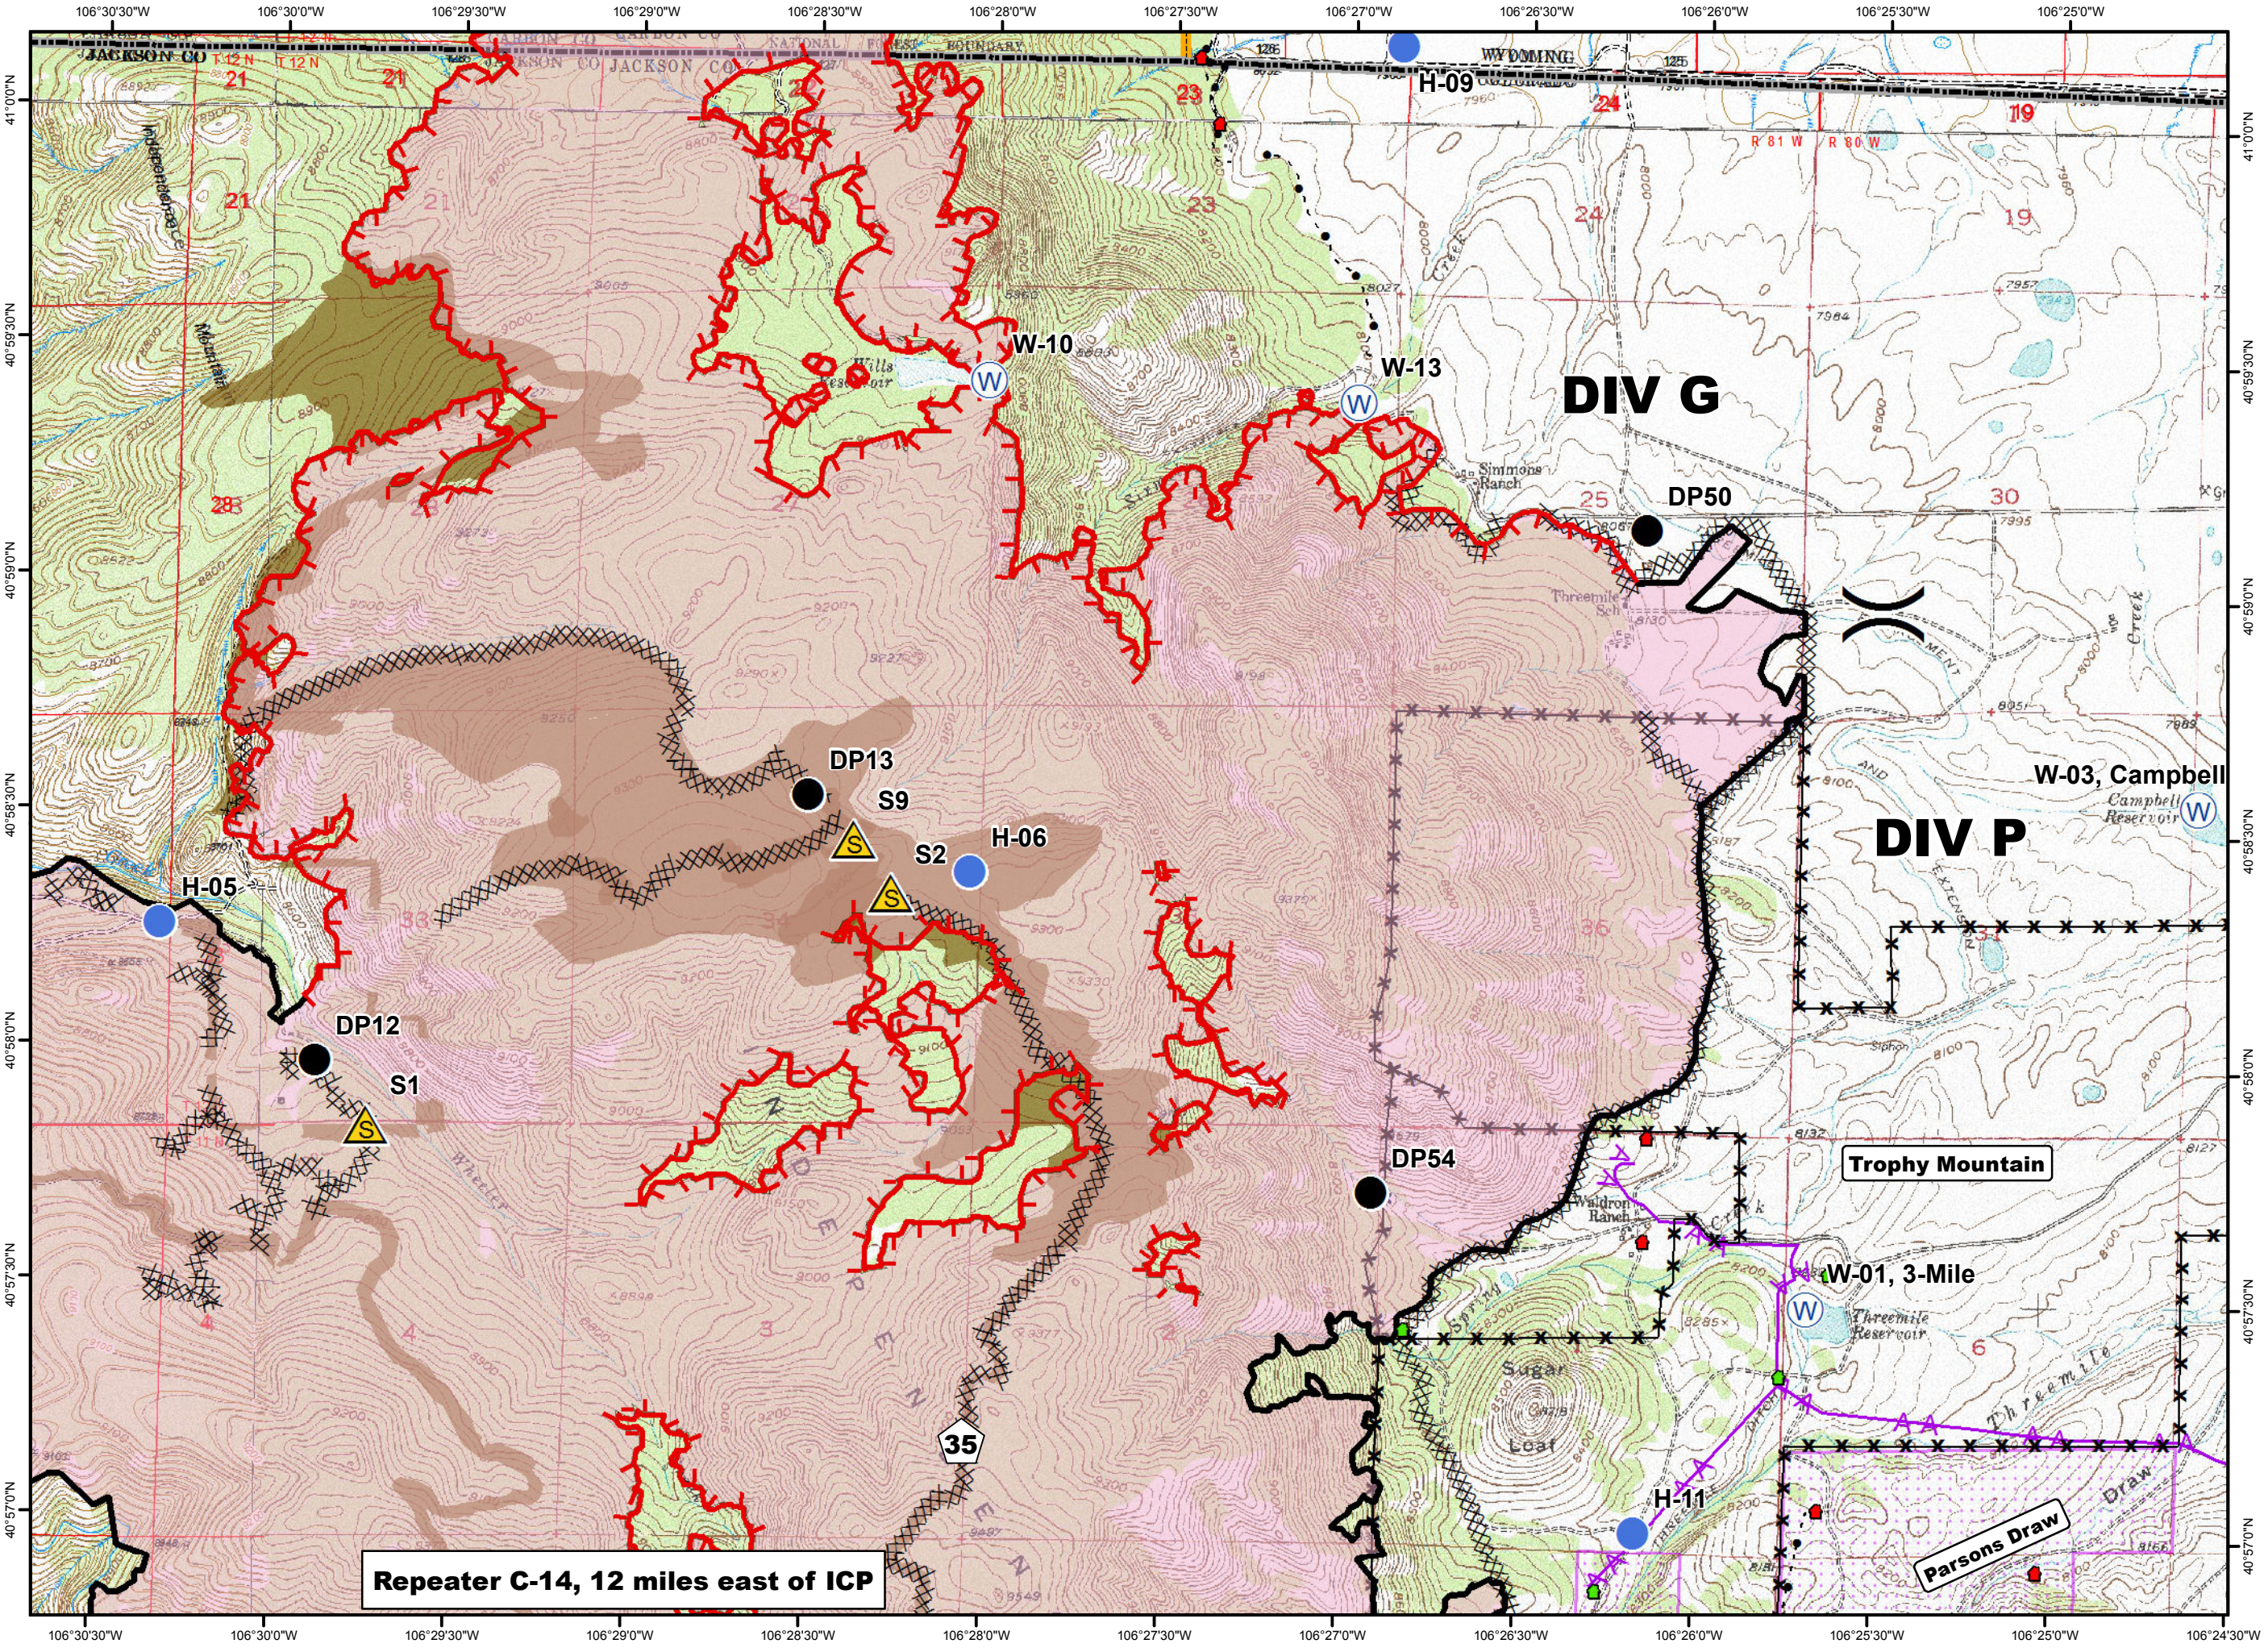

K

Map Created: 8/20/2016
9:44:43 PM

- Legend**
- Defensible, Prep and Hold
 - Defensible, Stand Alone
 - Drop Point
 - Helispot
 - Safety Zone
 - Water Source
 - Uncontrolled Fire Edge
 - Completed Dozer Line
 - Completed Line
 - H - H - Hand Line
 - Highlighted Manmade Feature
 - Powerlines
 - Subdivisions
 - Fuel Treatments