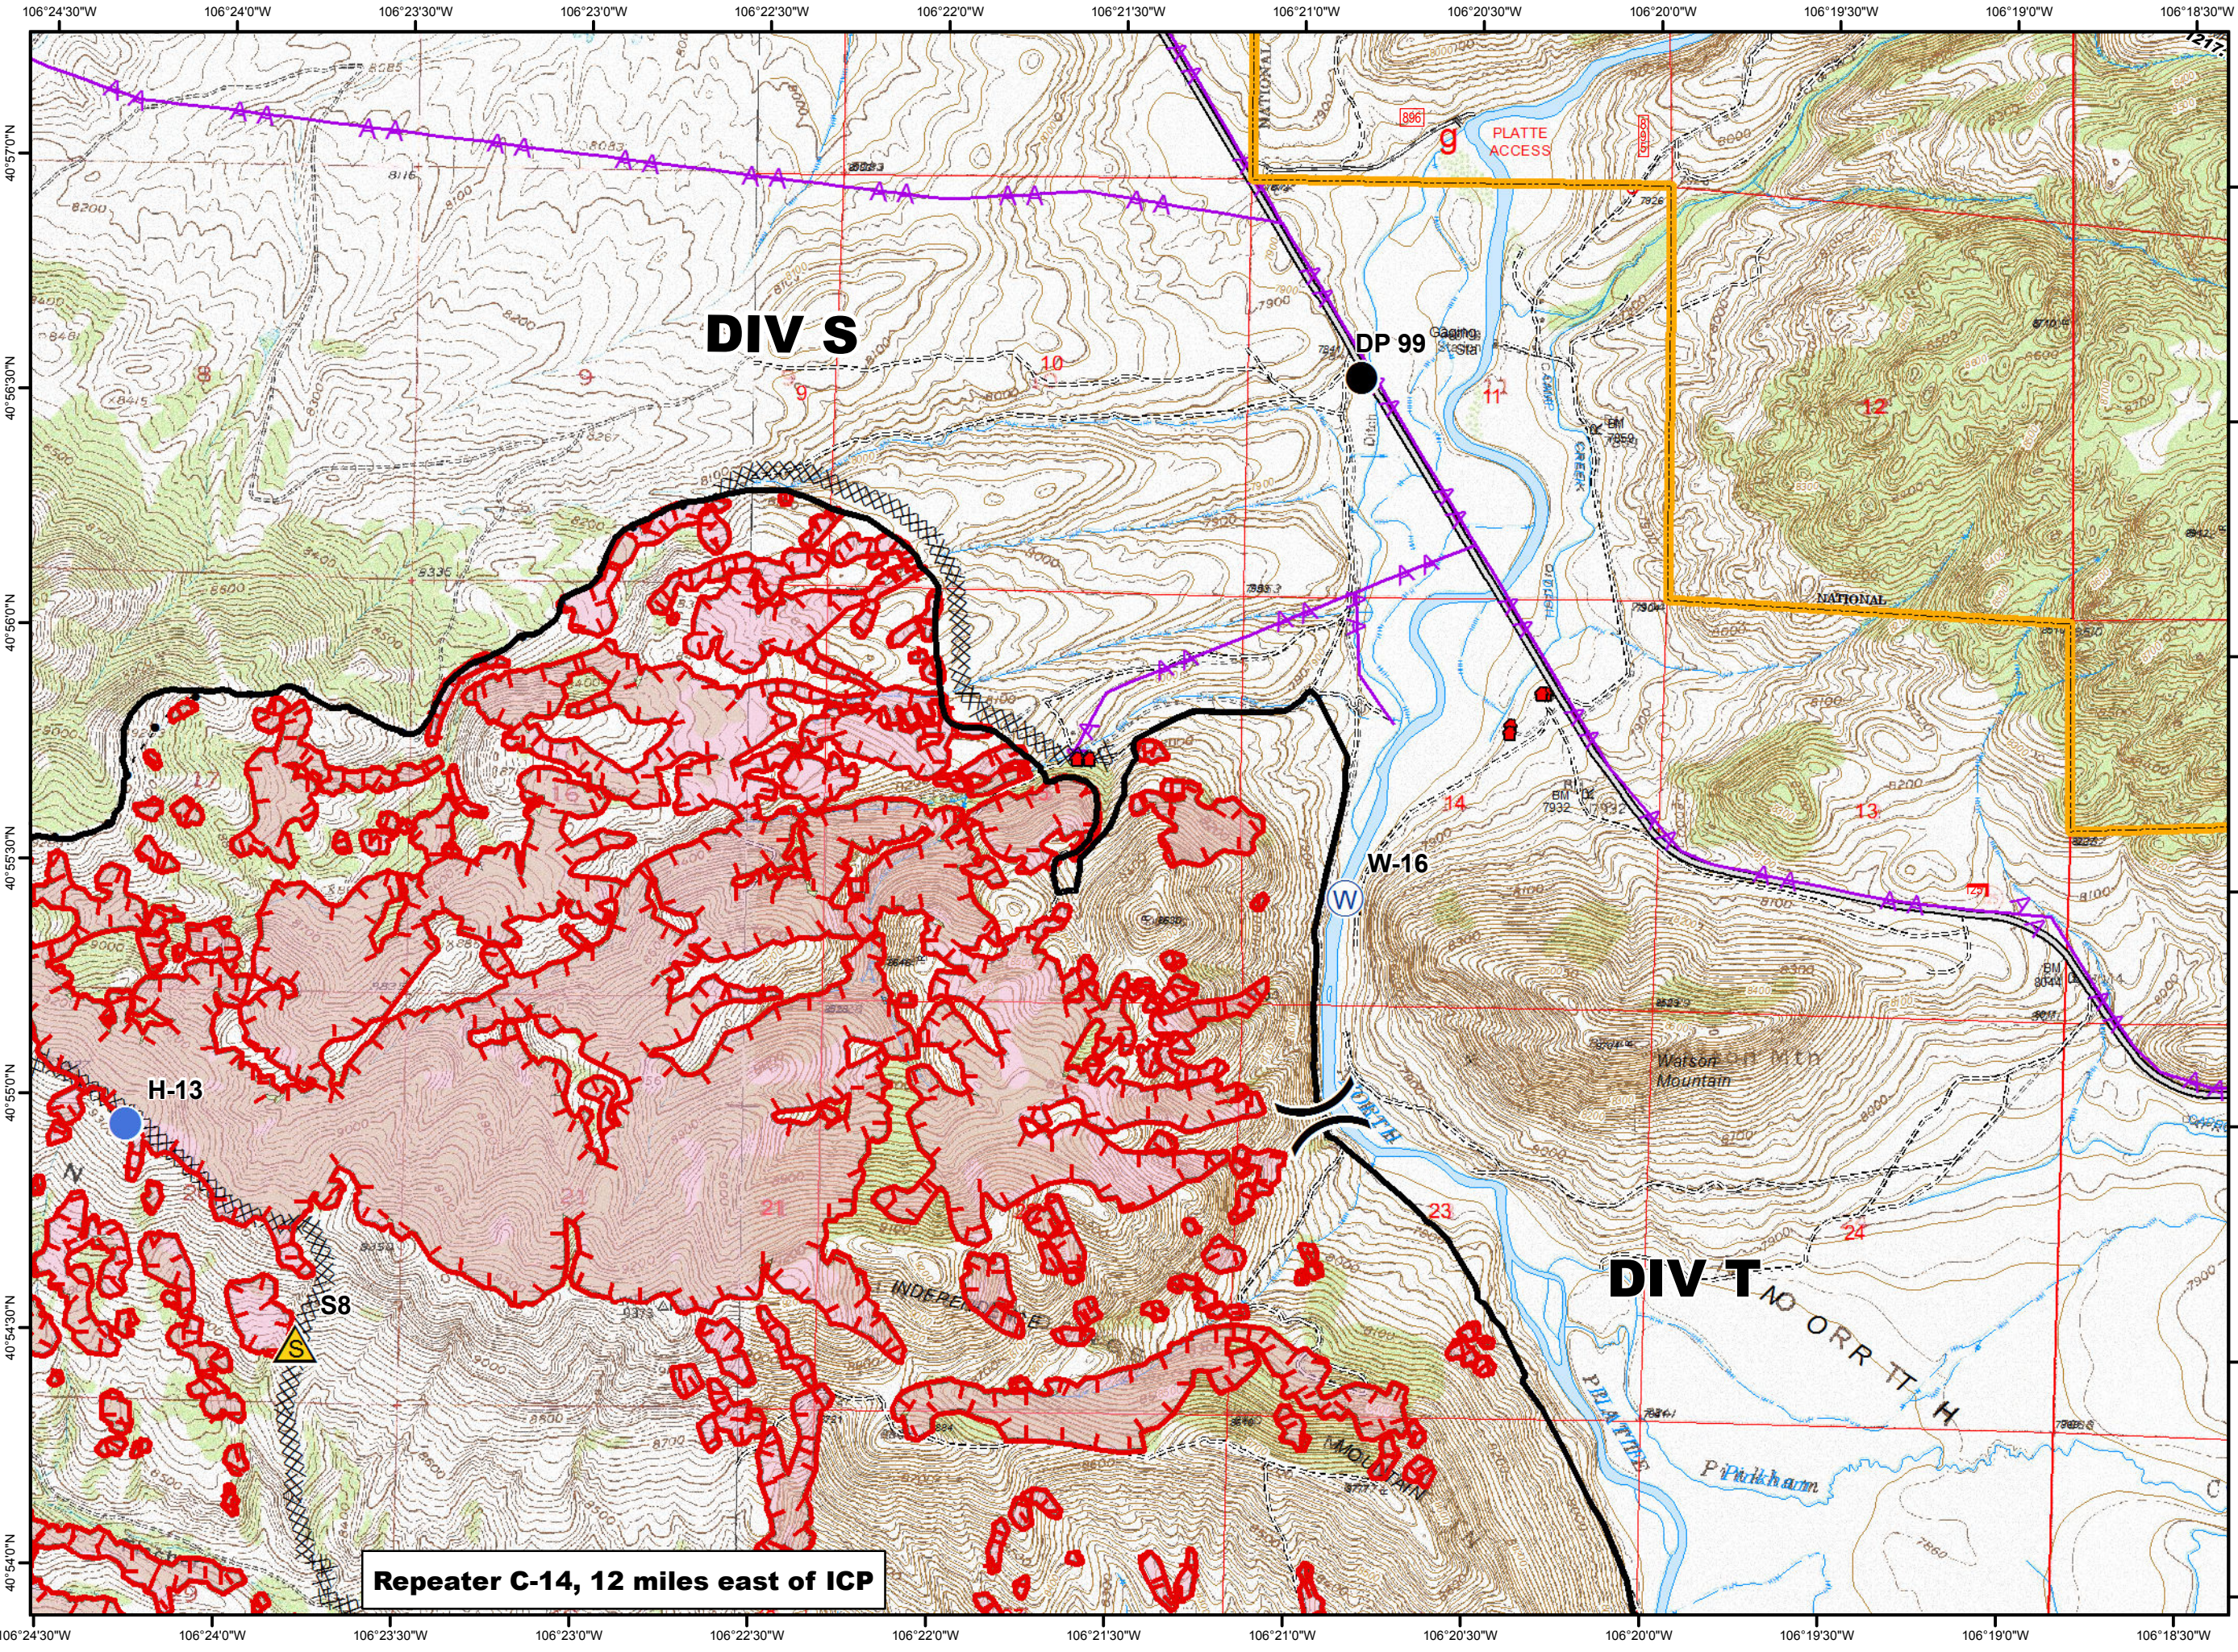

N

Map Created: 8/20/2016  
9:44:43 PM

- Legend**
- Defensible, Prep and Hold
  - Drop Point
  - Helispot
  - Safety Zone
  - Water Source
  - Uncontrolled Fire Edge
  - Completed Dozer Line
  - Completed Line
  - Highlighted Manmade Feature
  - Powerlines

Repeater C-14, 12 miles east of ICP