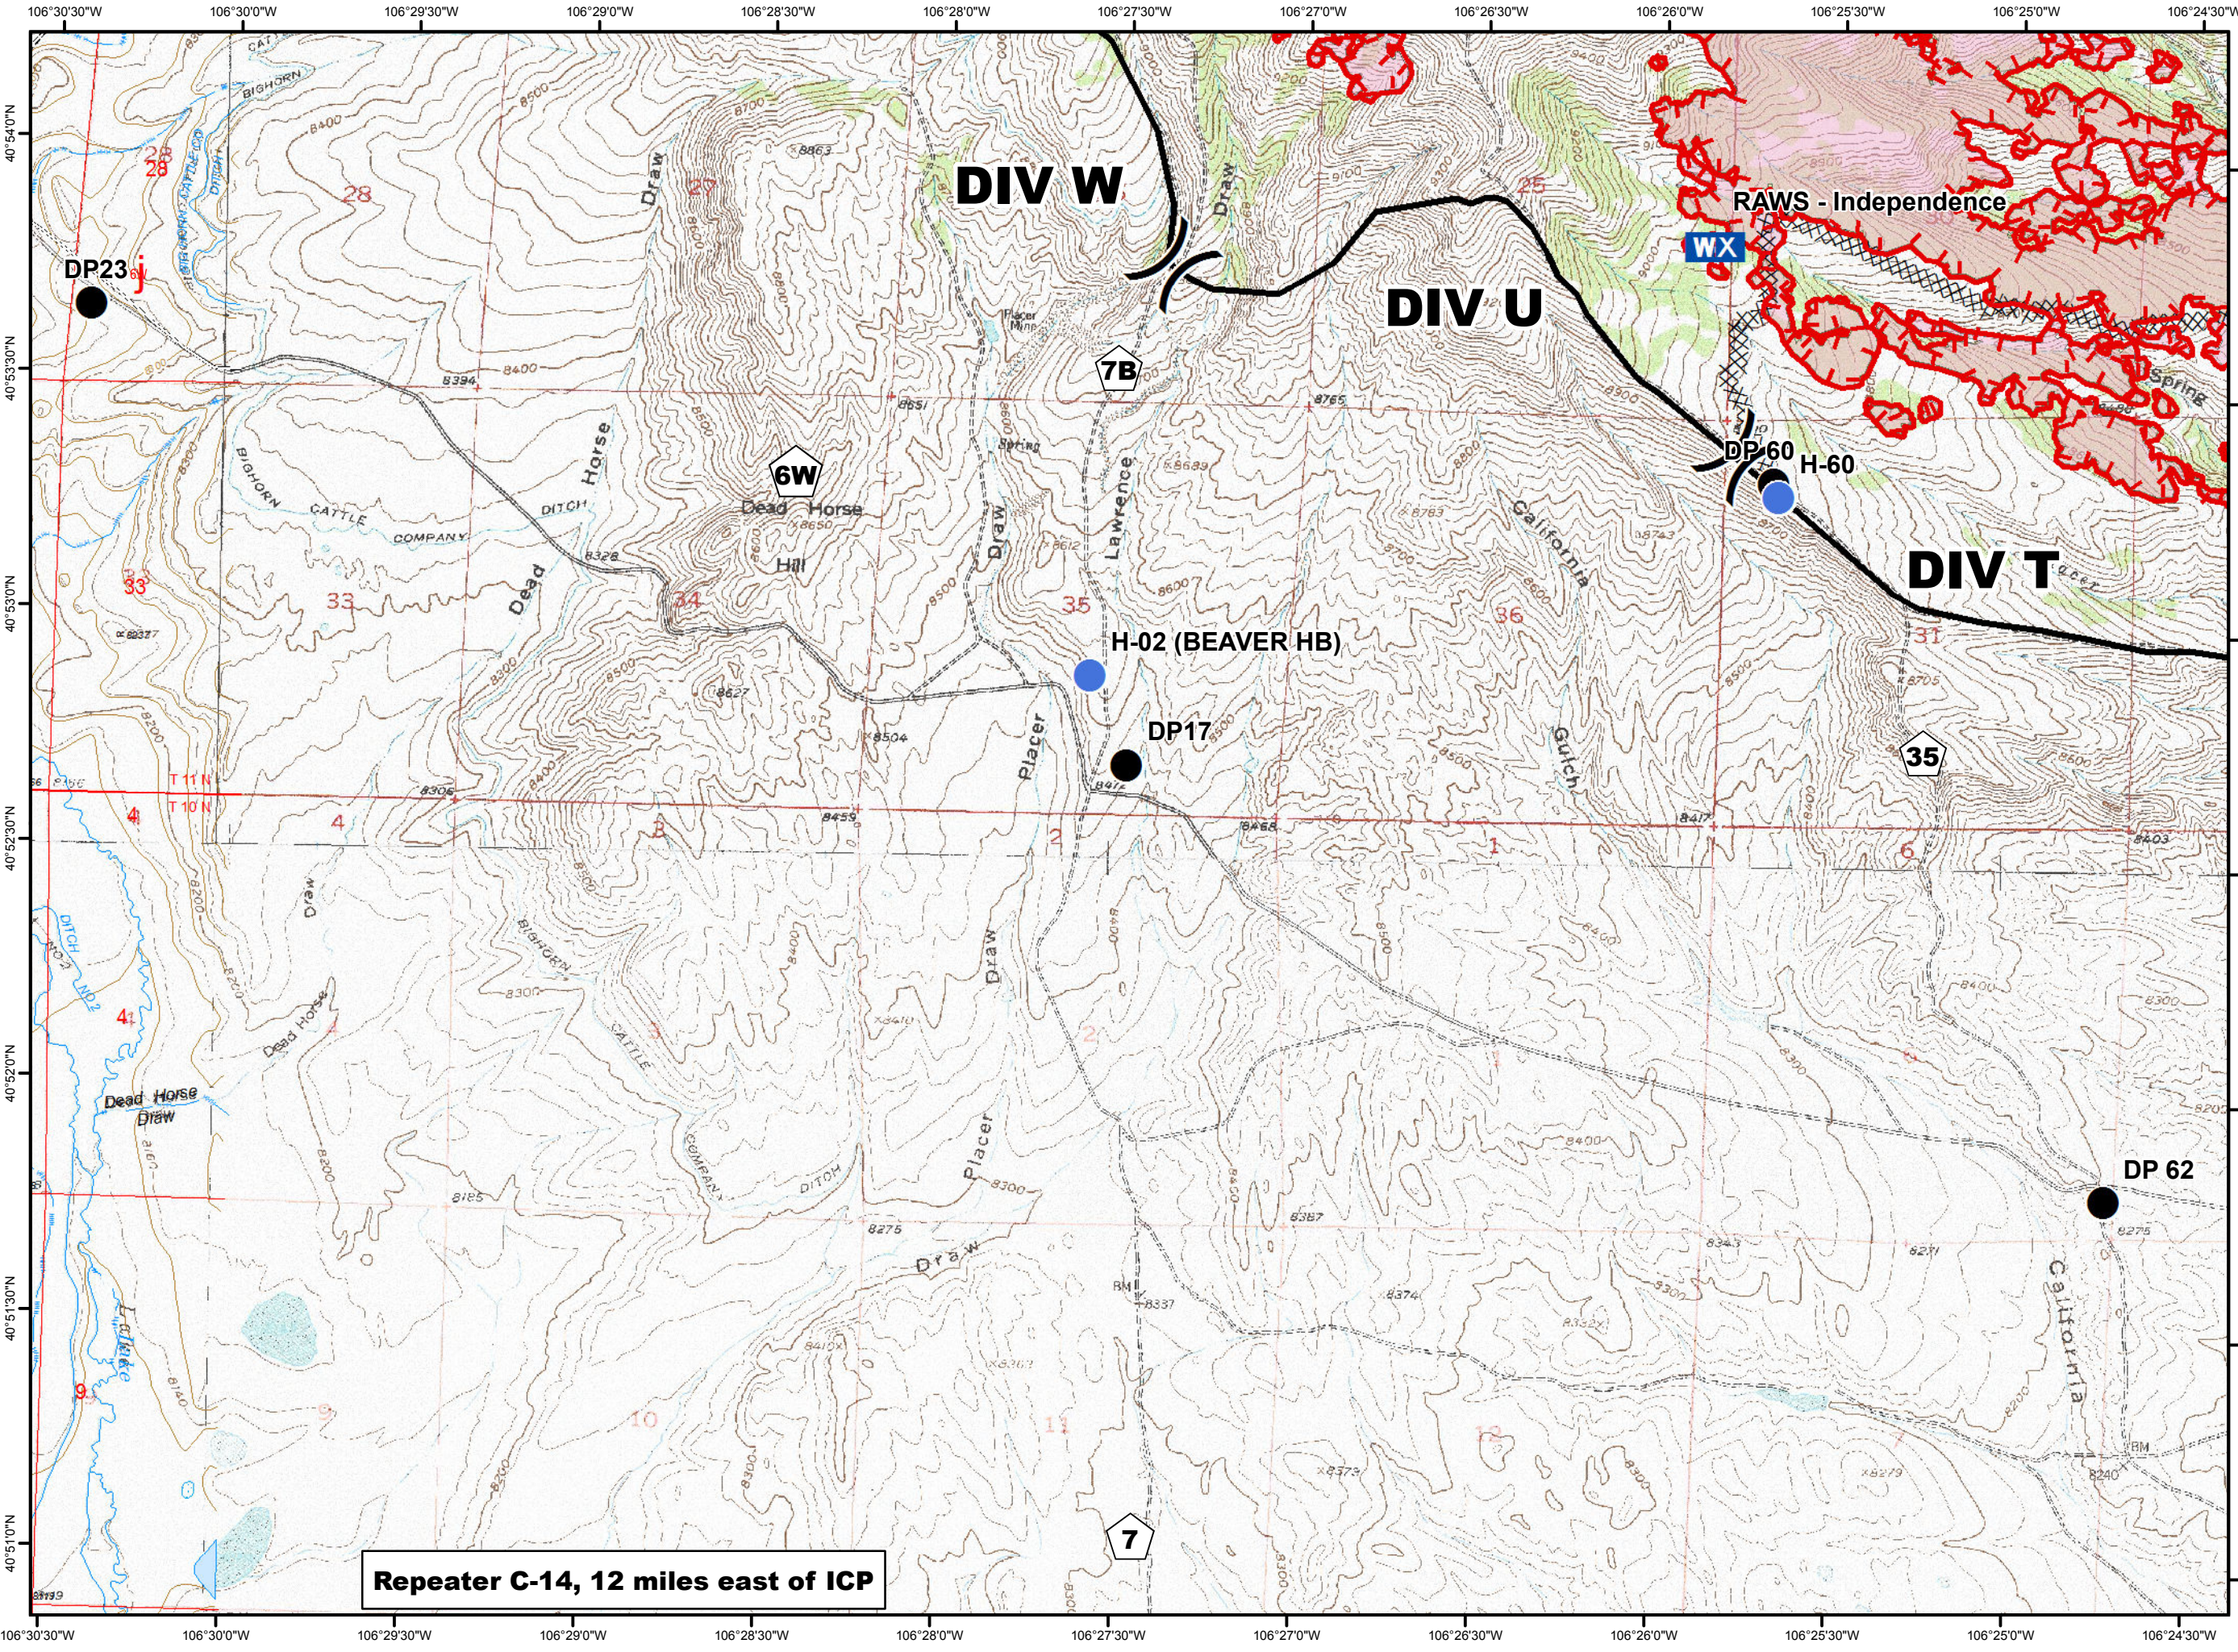

P

Map Created: 8/20/2016
9:44:43 PM

- Legend**
- Drop Point
 - Helispot
 - WX Mobile Weather Unit
 - Uncontrolled Fire Edge
 - Completed Dozer Line
 - Completed Line

Repeater C-14, 12 miles east of ICP