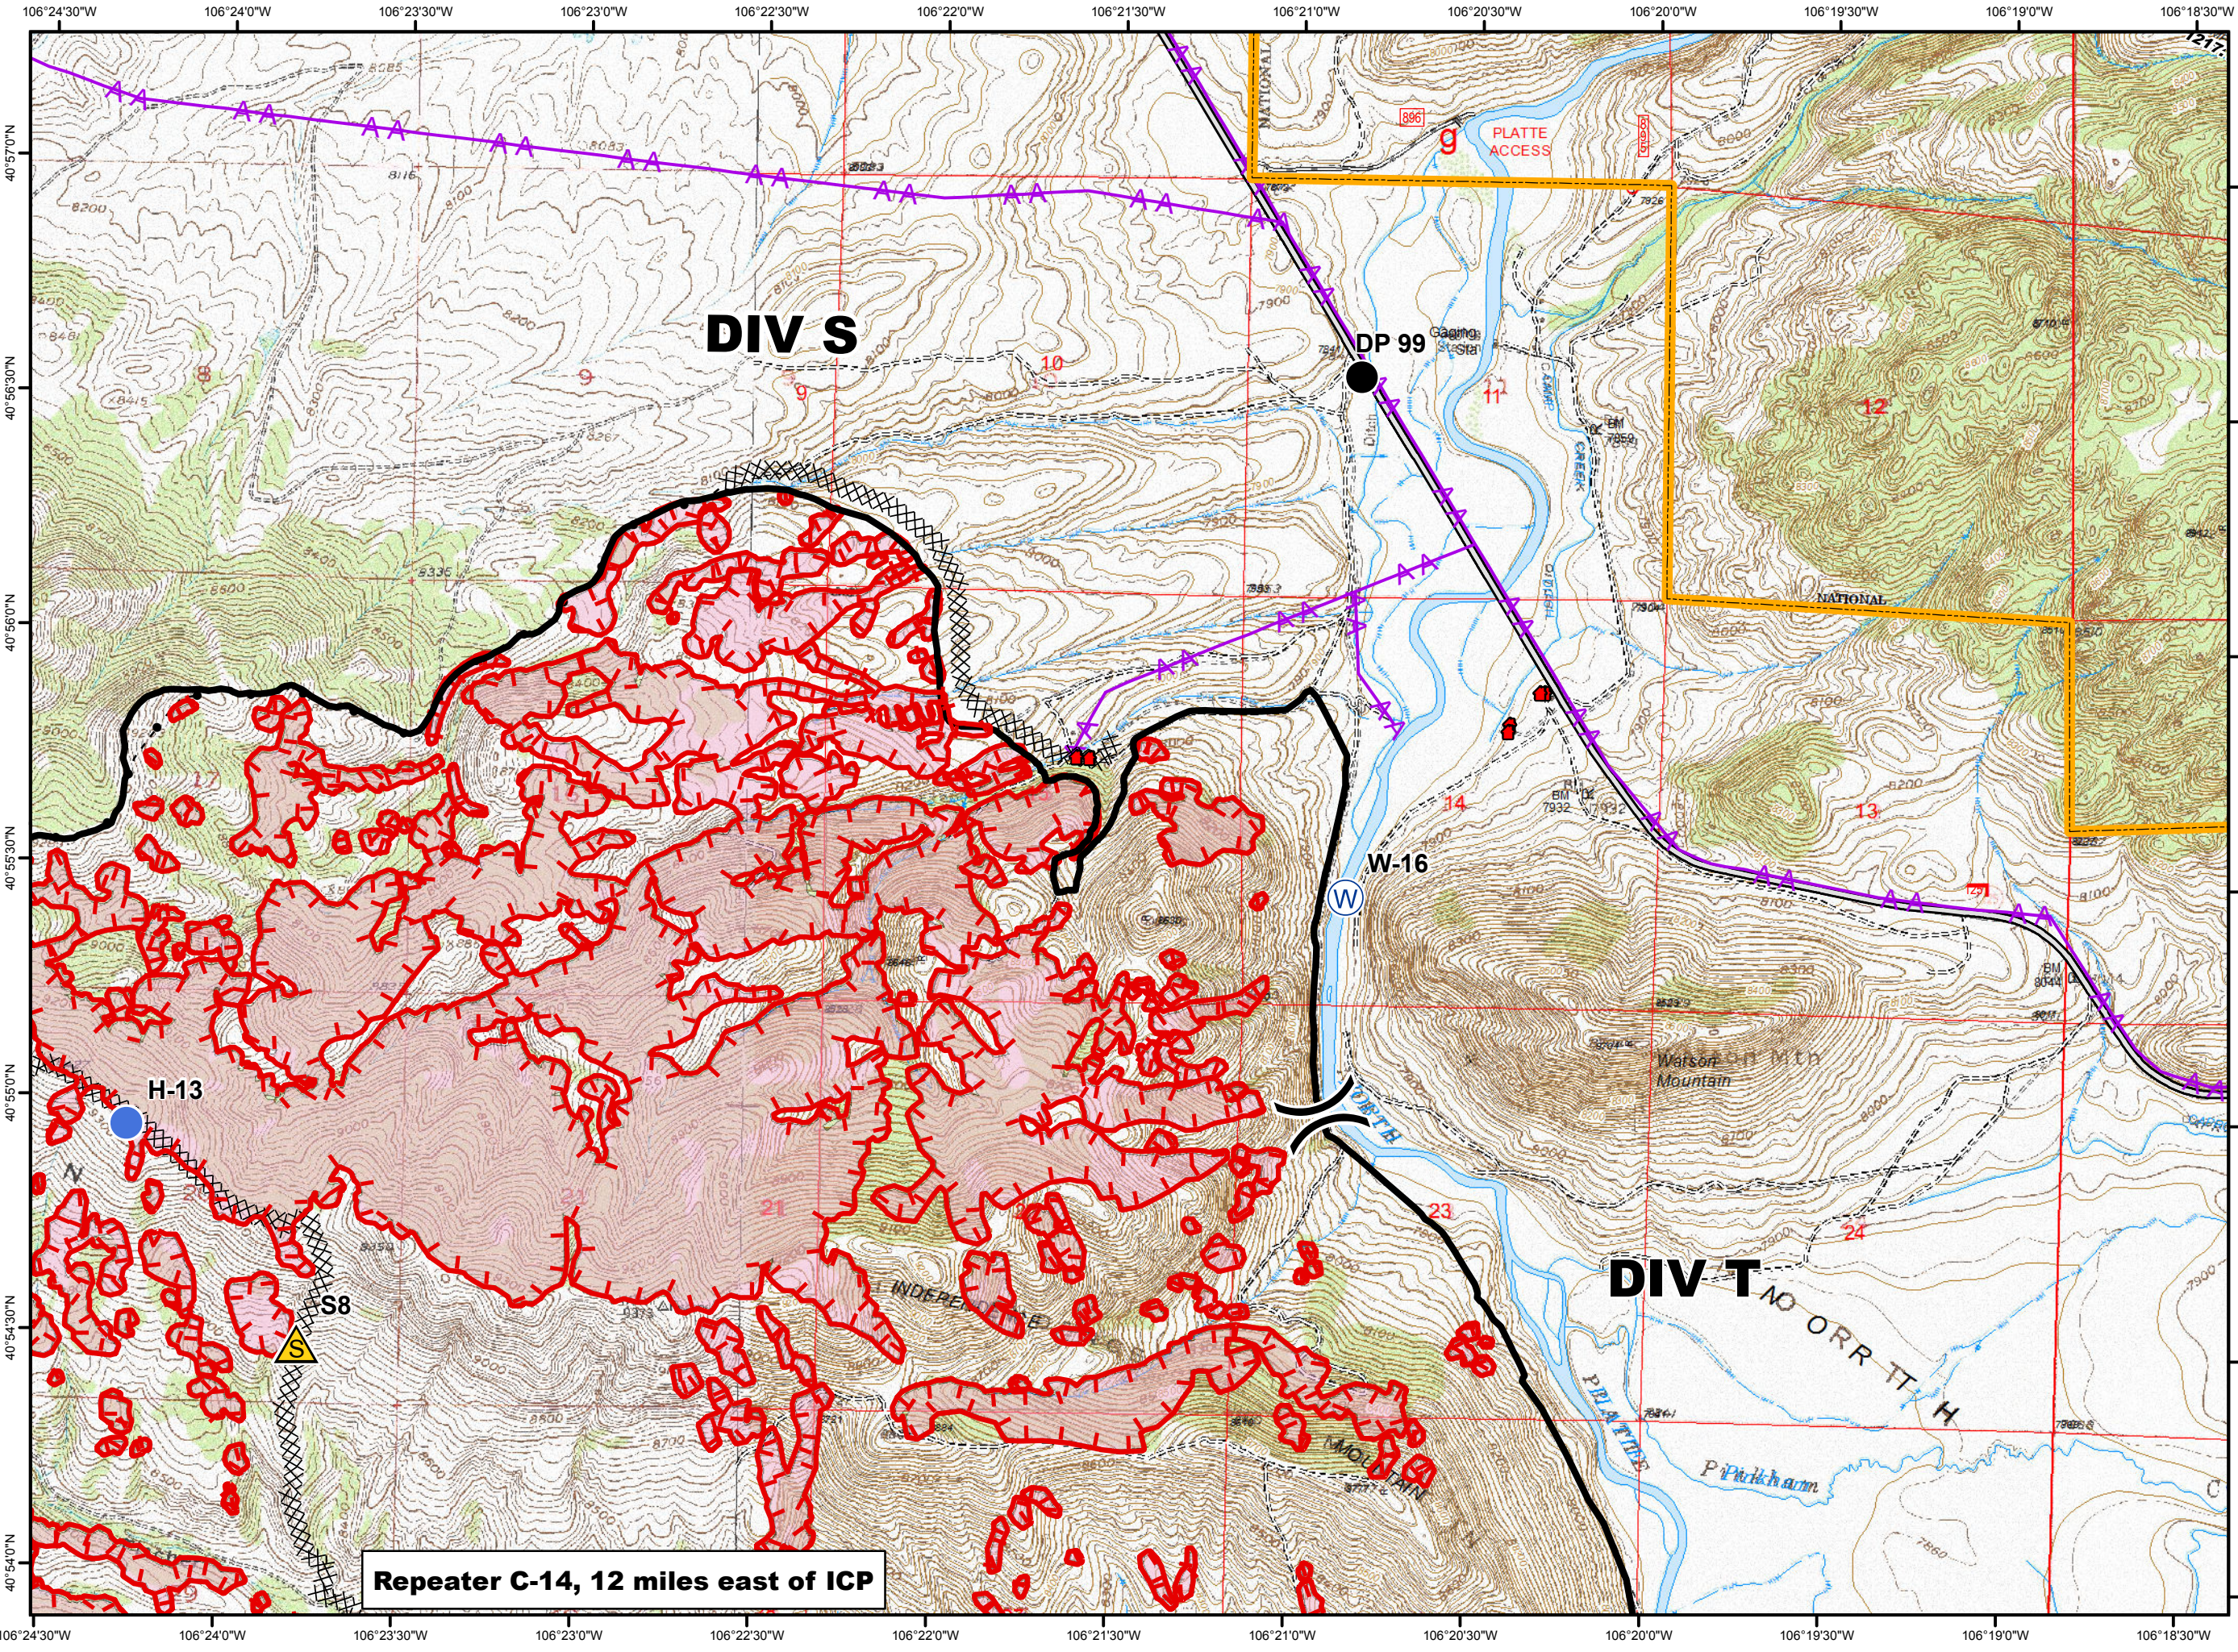

N

Map Created: 8/21/2016
10:08:48 PM

- Legend**
- Defensible, Prep and Hold
 - Drop Point
 - Helispot
 - Safety Zone
 - Water Source
 - Uncontrolled Fire Edge
 - Completed Dozer Line
 - Completed Line
 - Highlighted Manmade Feature
 - Powerlines

Repeater C-14, 12 miles east of ICP