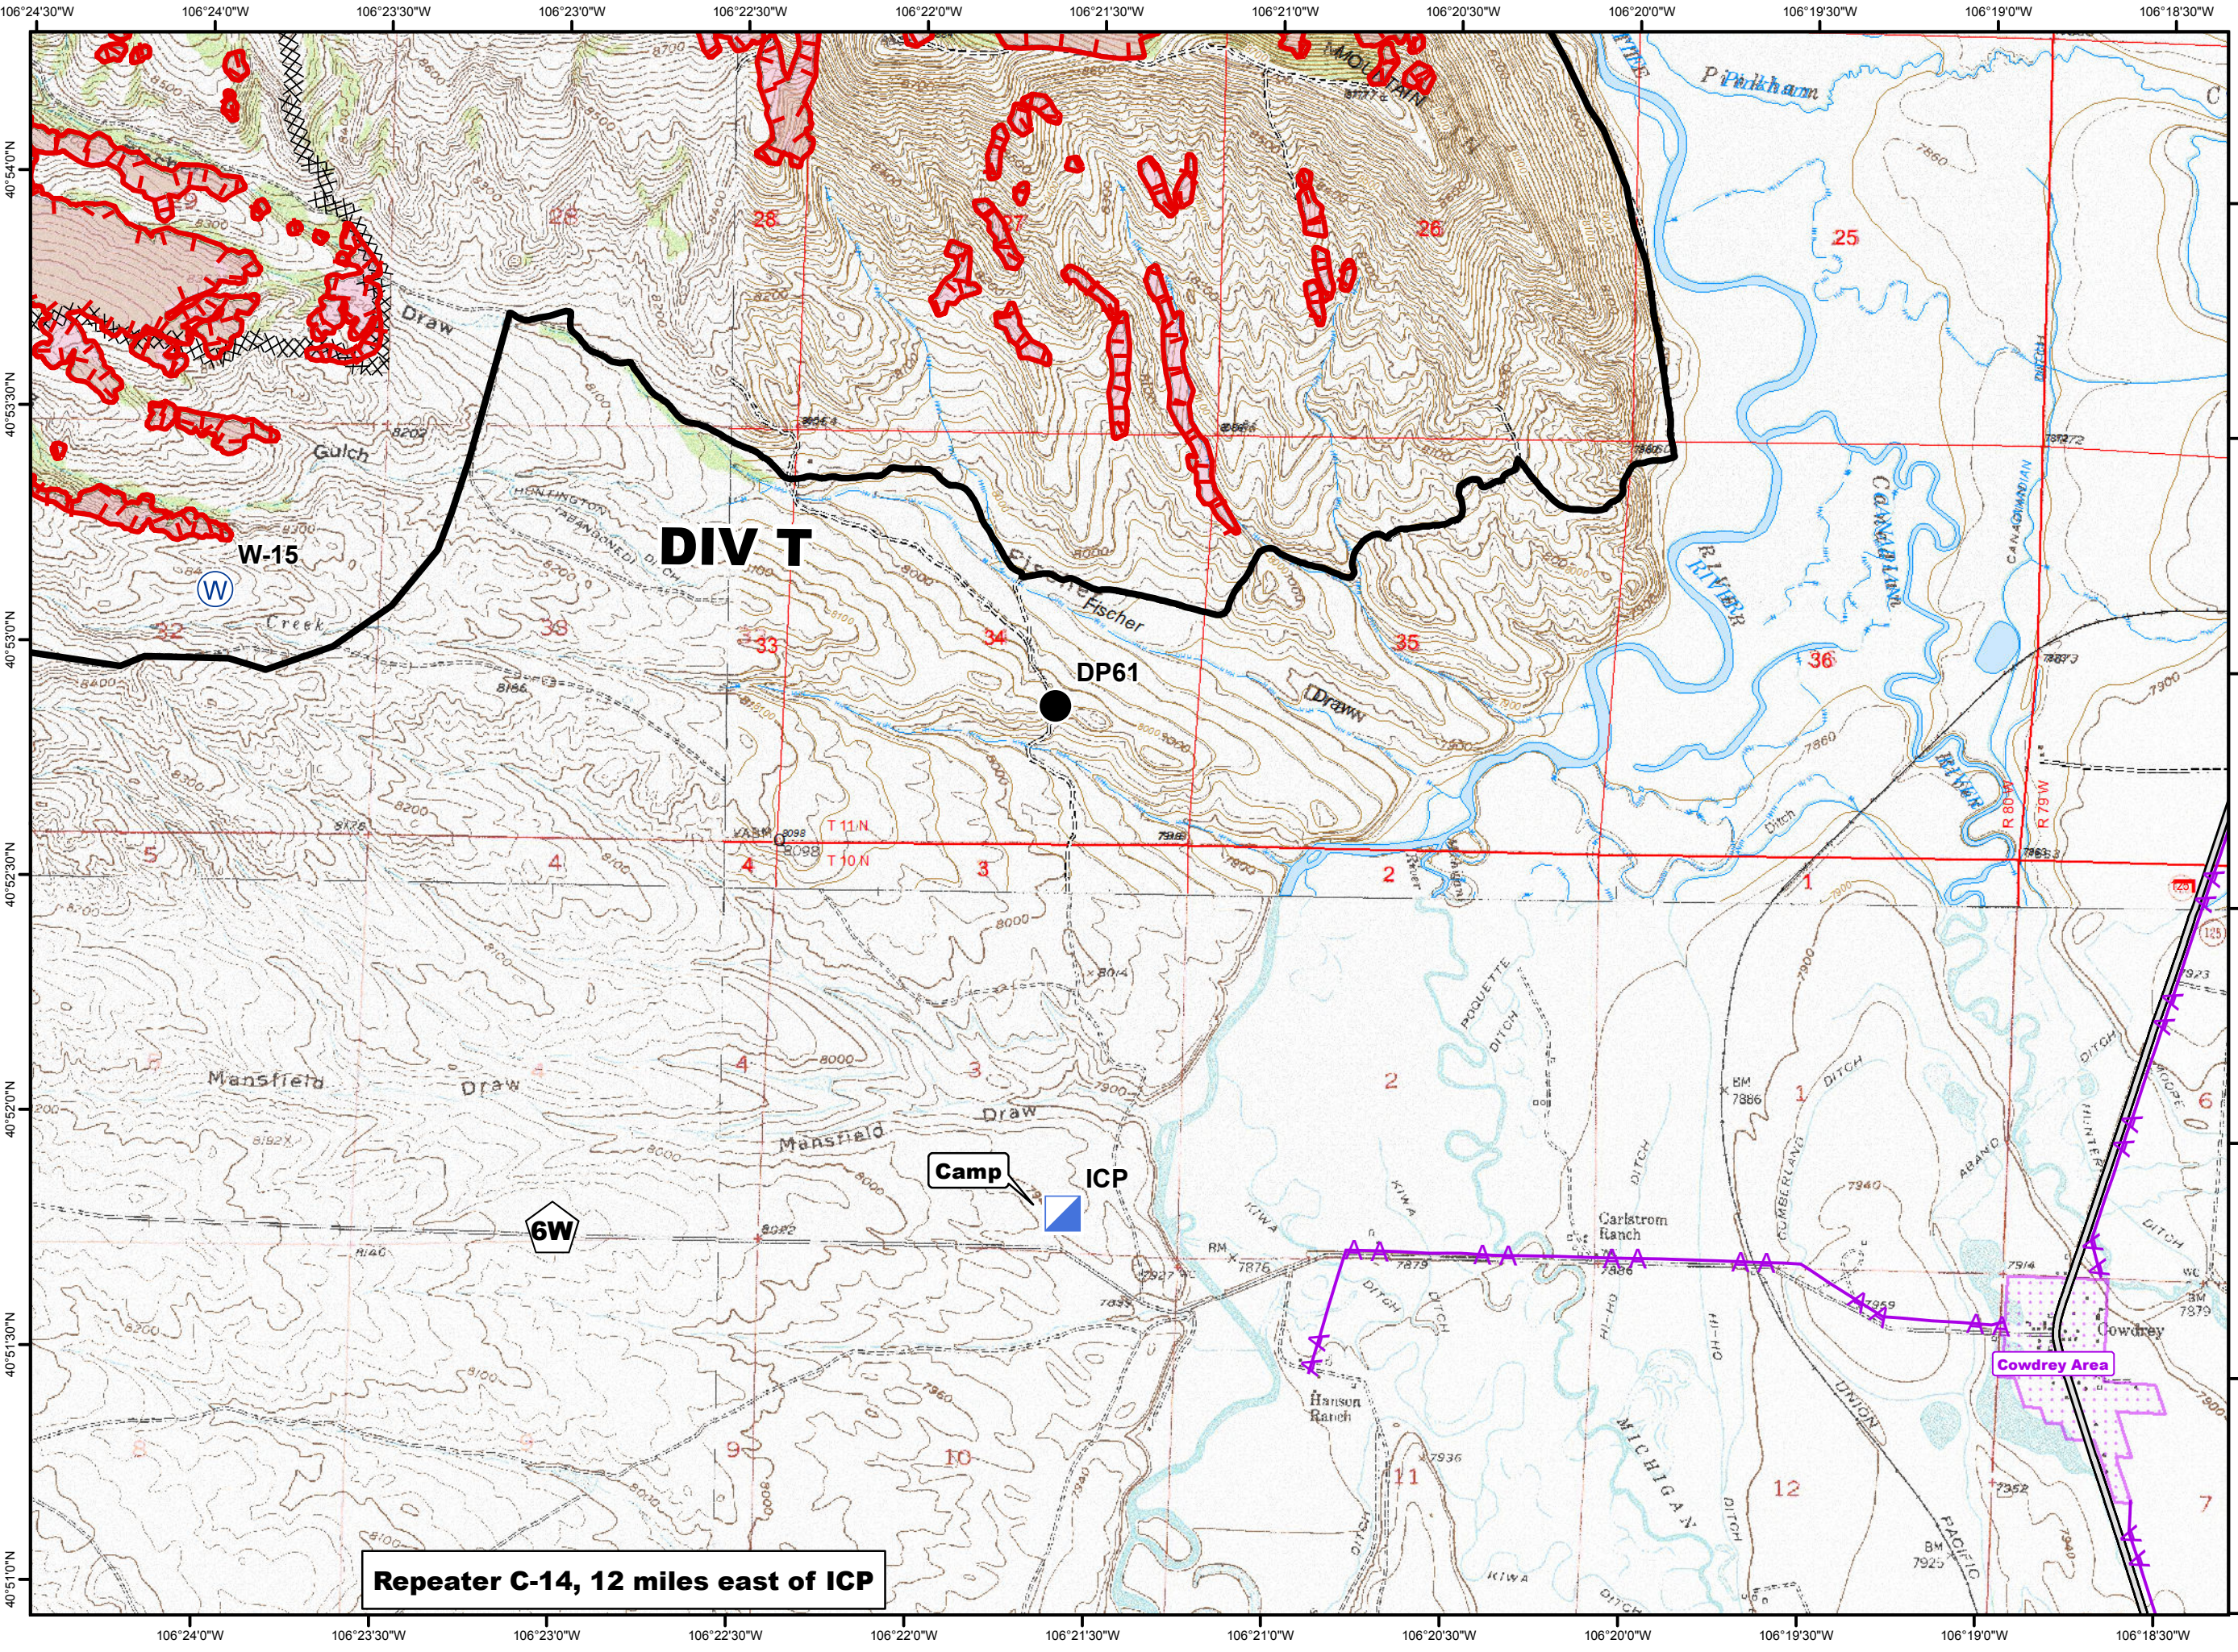

Map Created: 8/21/2016
10:08:48 PM

- Legend**
- Drop Point
 - ▣ Incident Command Post
 - ⊙ Water Source
 - └─ Uncontrolled Fire Edge
 - XXXX Completed Dozer Line
 - Completed Line
 - Powerlines
 - ▣ Subdivisions

Repeater C-14, 12 miles east of ICP