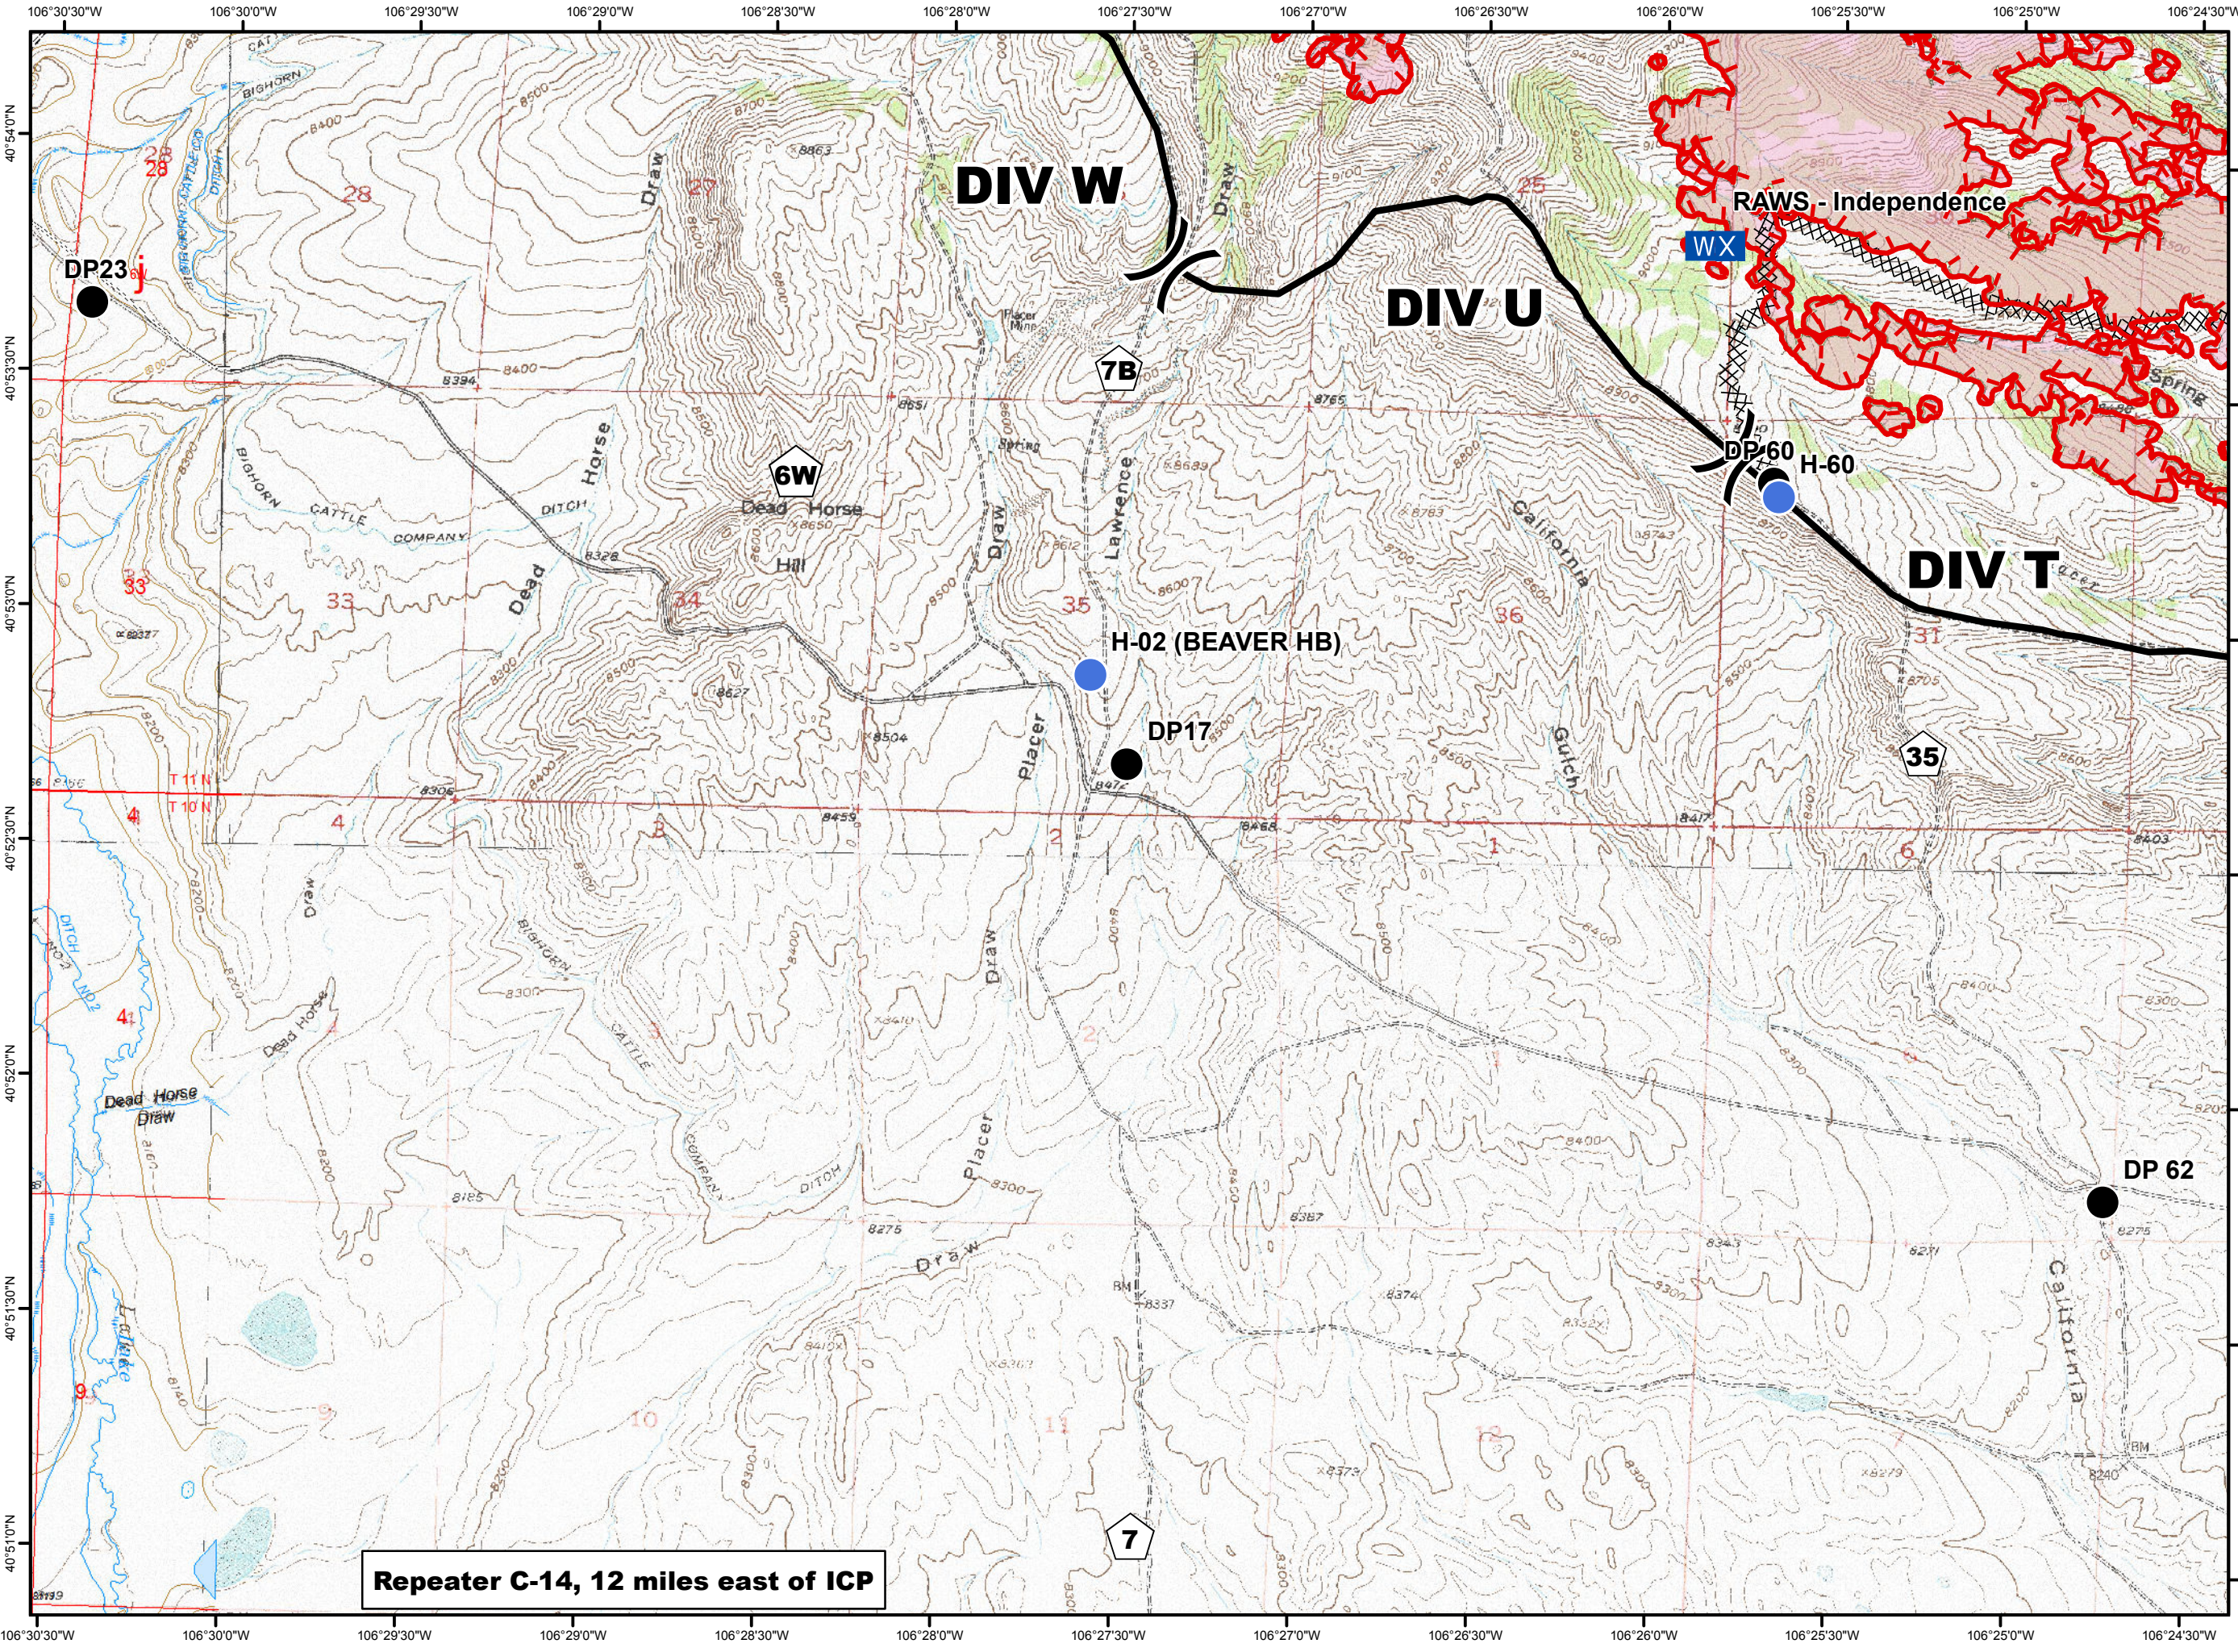

P

Map Created: 8/21/2016
10:08:48 PM

- Legend**
- Drop Point
 - Helispot
 - WX Mobile Weather Unit
 - Uncontrolled Fire Edge
 - Completed Dozer Line
 - Completed Line

Repeater C-14, 12 miles east of ICP