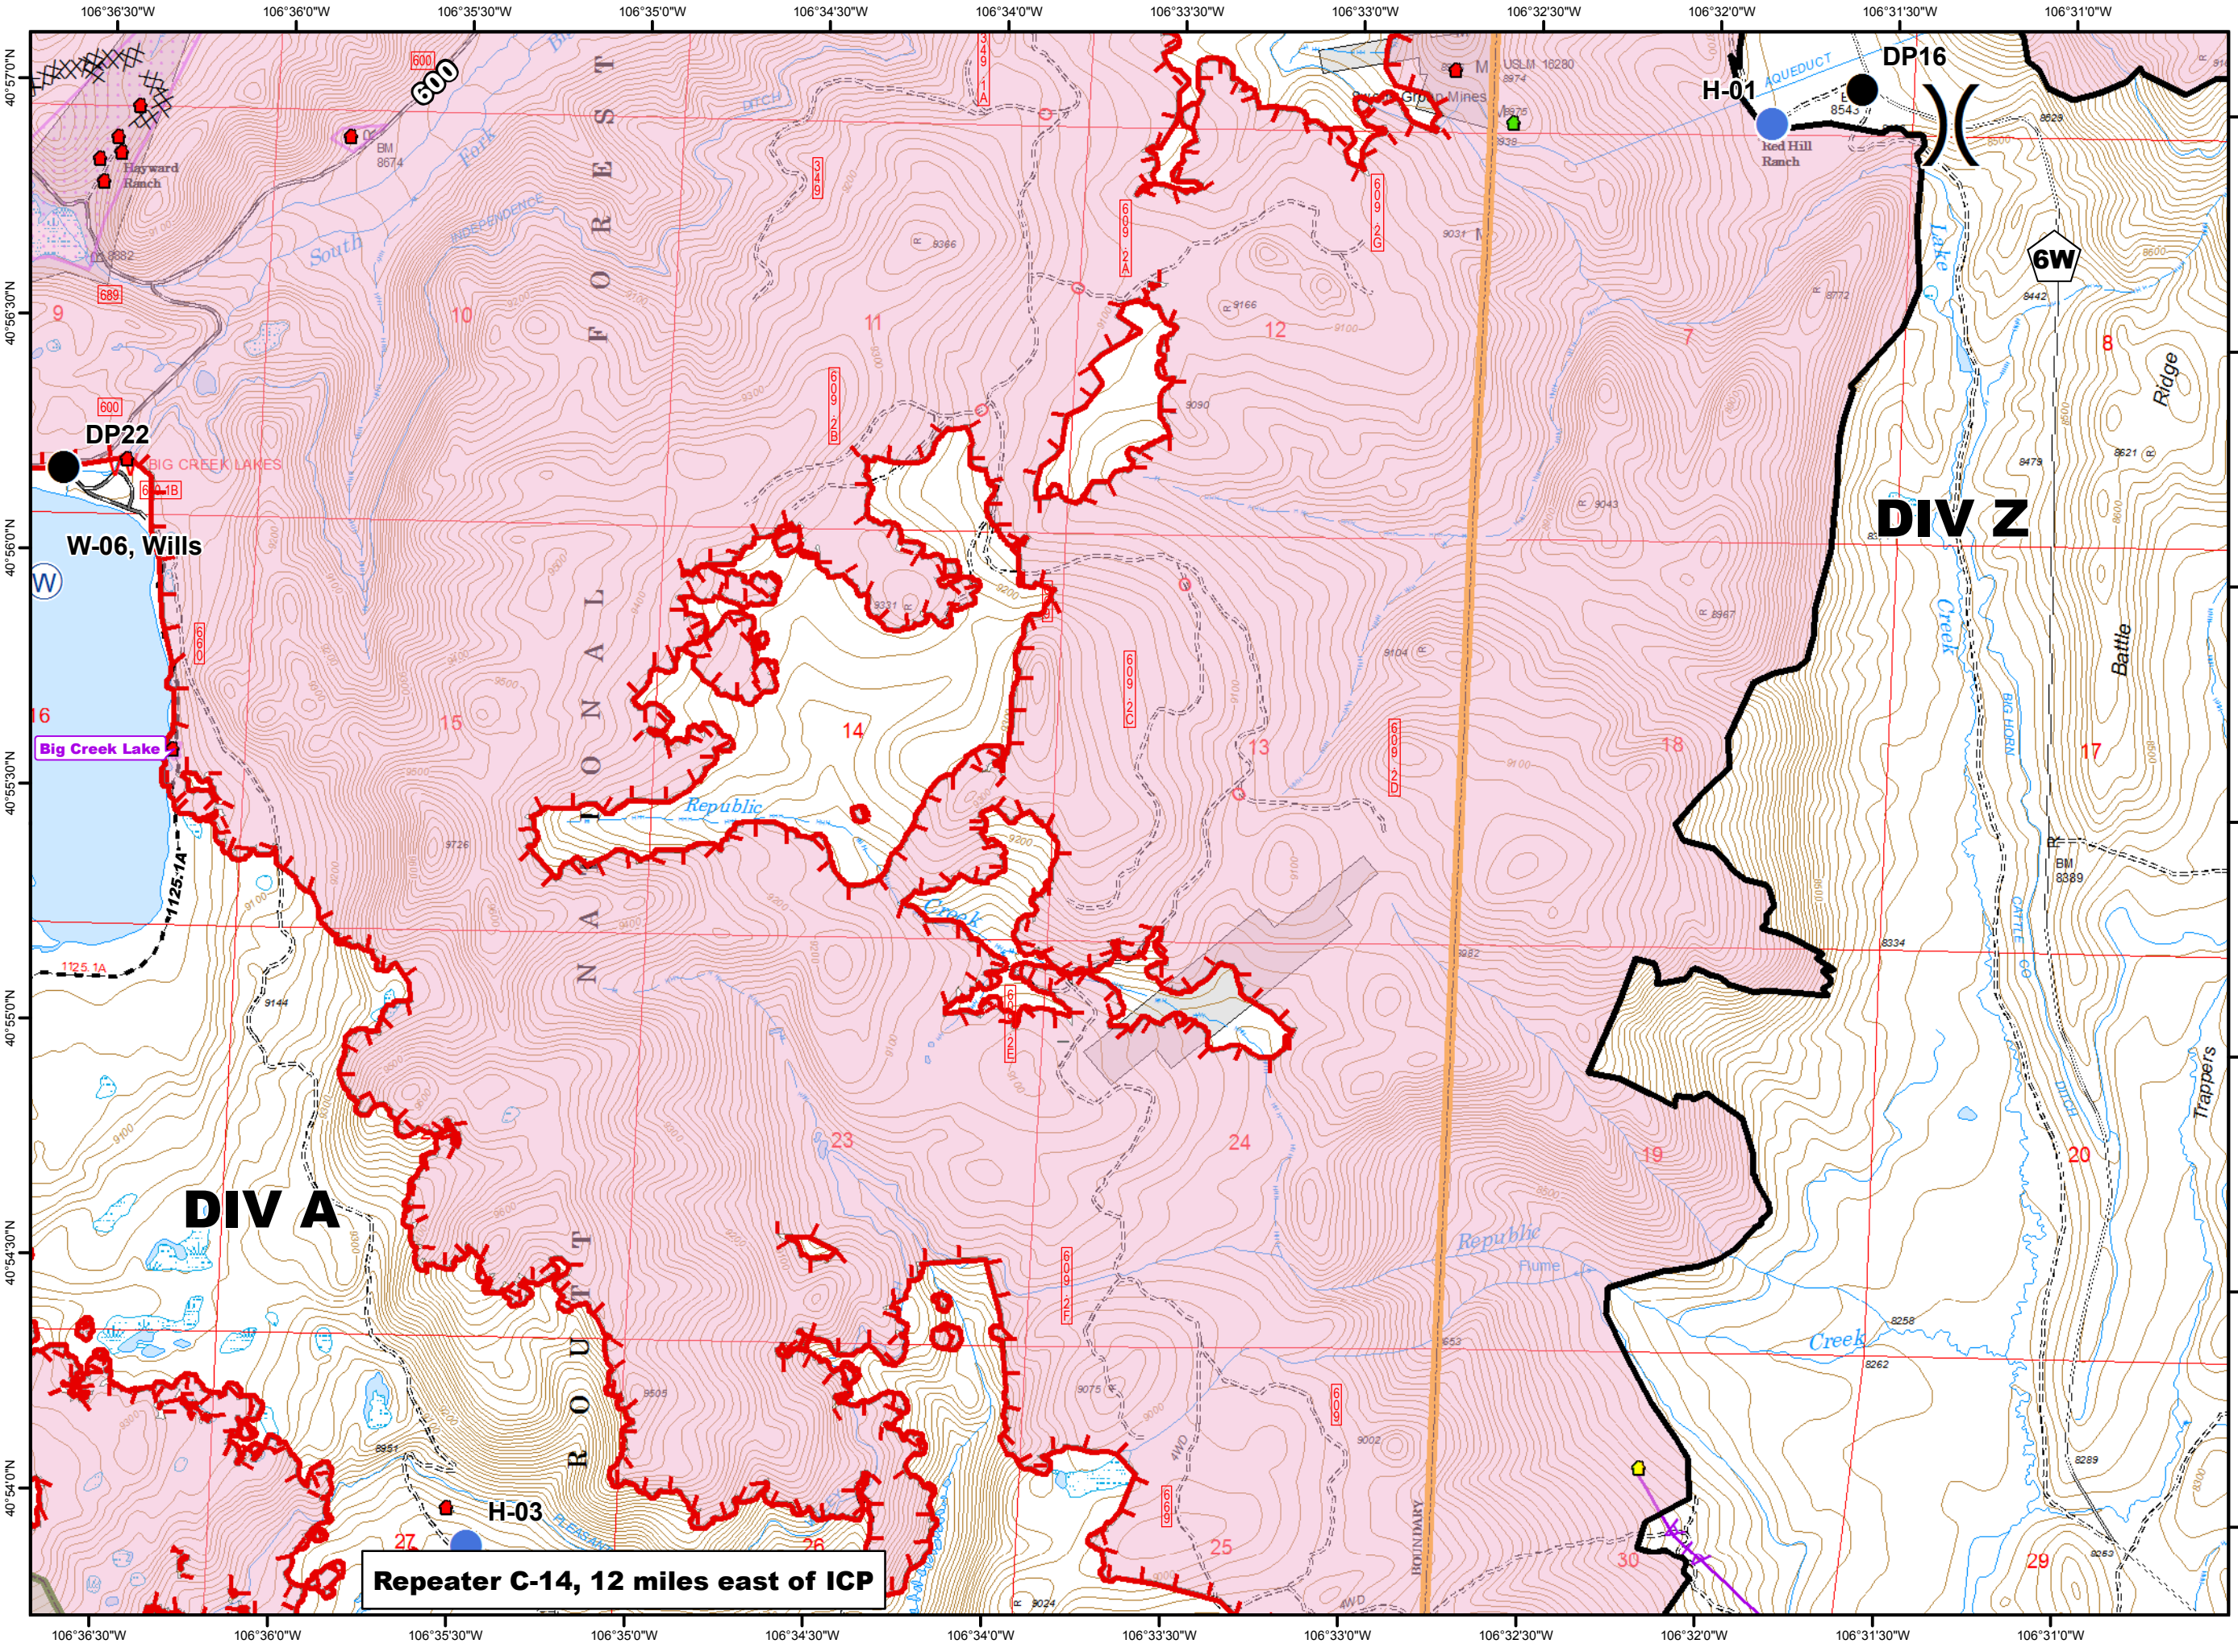

Q

Map Created: 8/21/2016
9:18:10 PM

Legend

- Defensible, Prep and Hold
- Defensible, Stand Alone
- Non-Defensible, Prep and Leave
- Drop Point
- Helispot
- Water Source
- Uncontrolled Fire Edge
- Completed Dozer Line
- Completed Line
- Powerlines
- Subdivisions
- Wilderness

Repeater C-14, 12 miles east of ICP