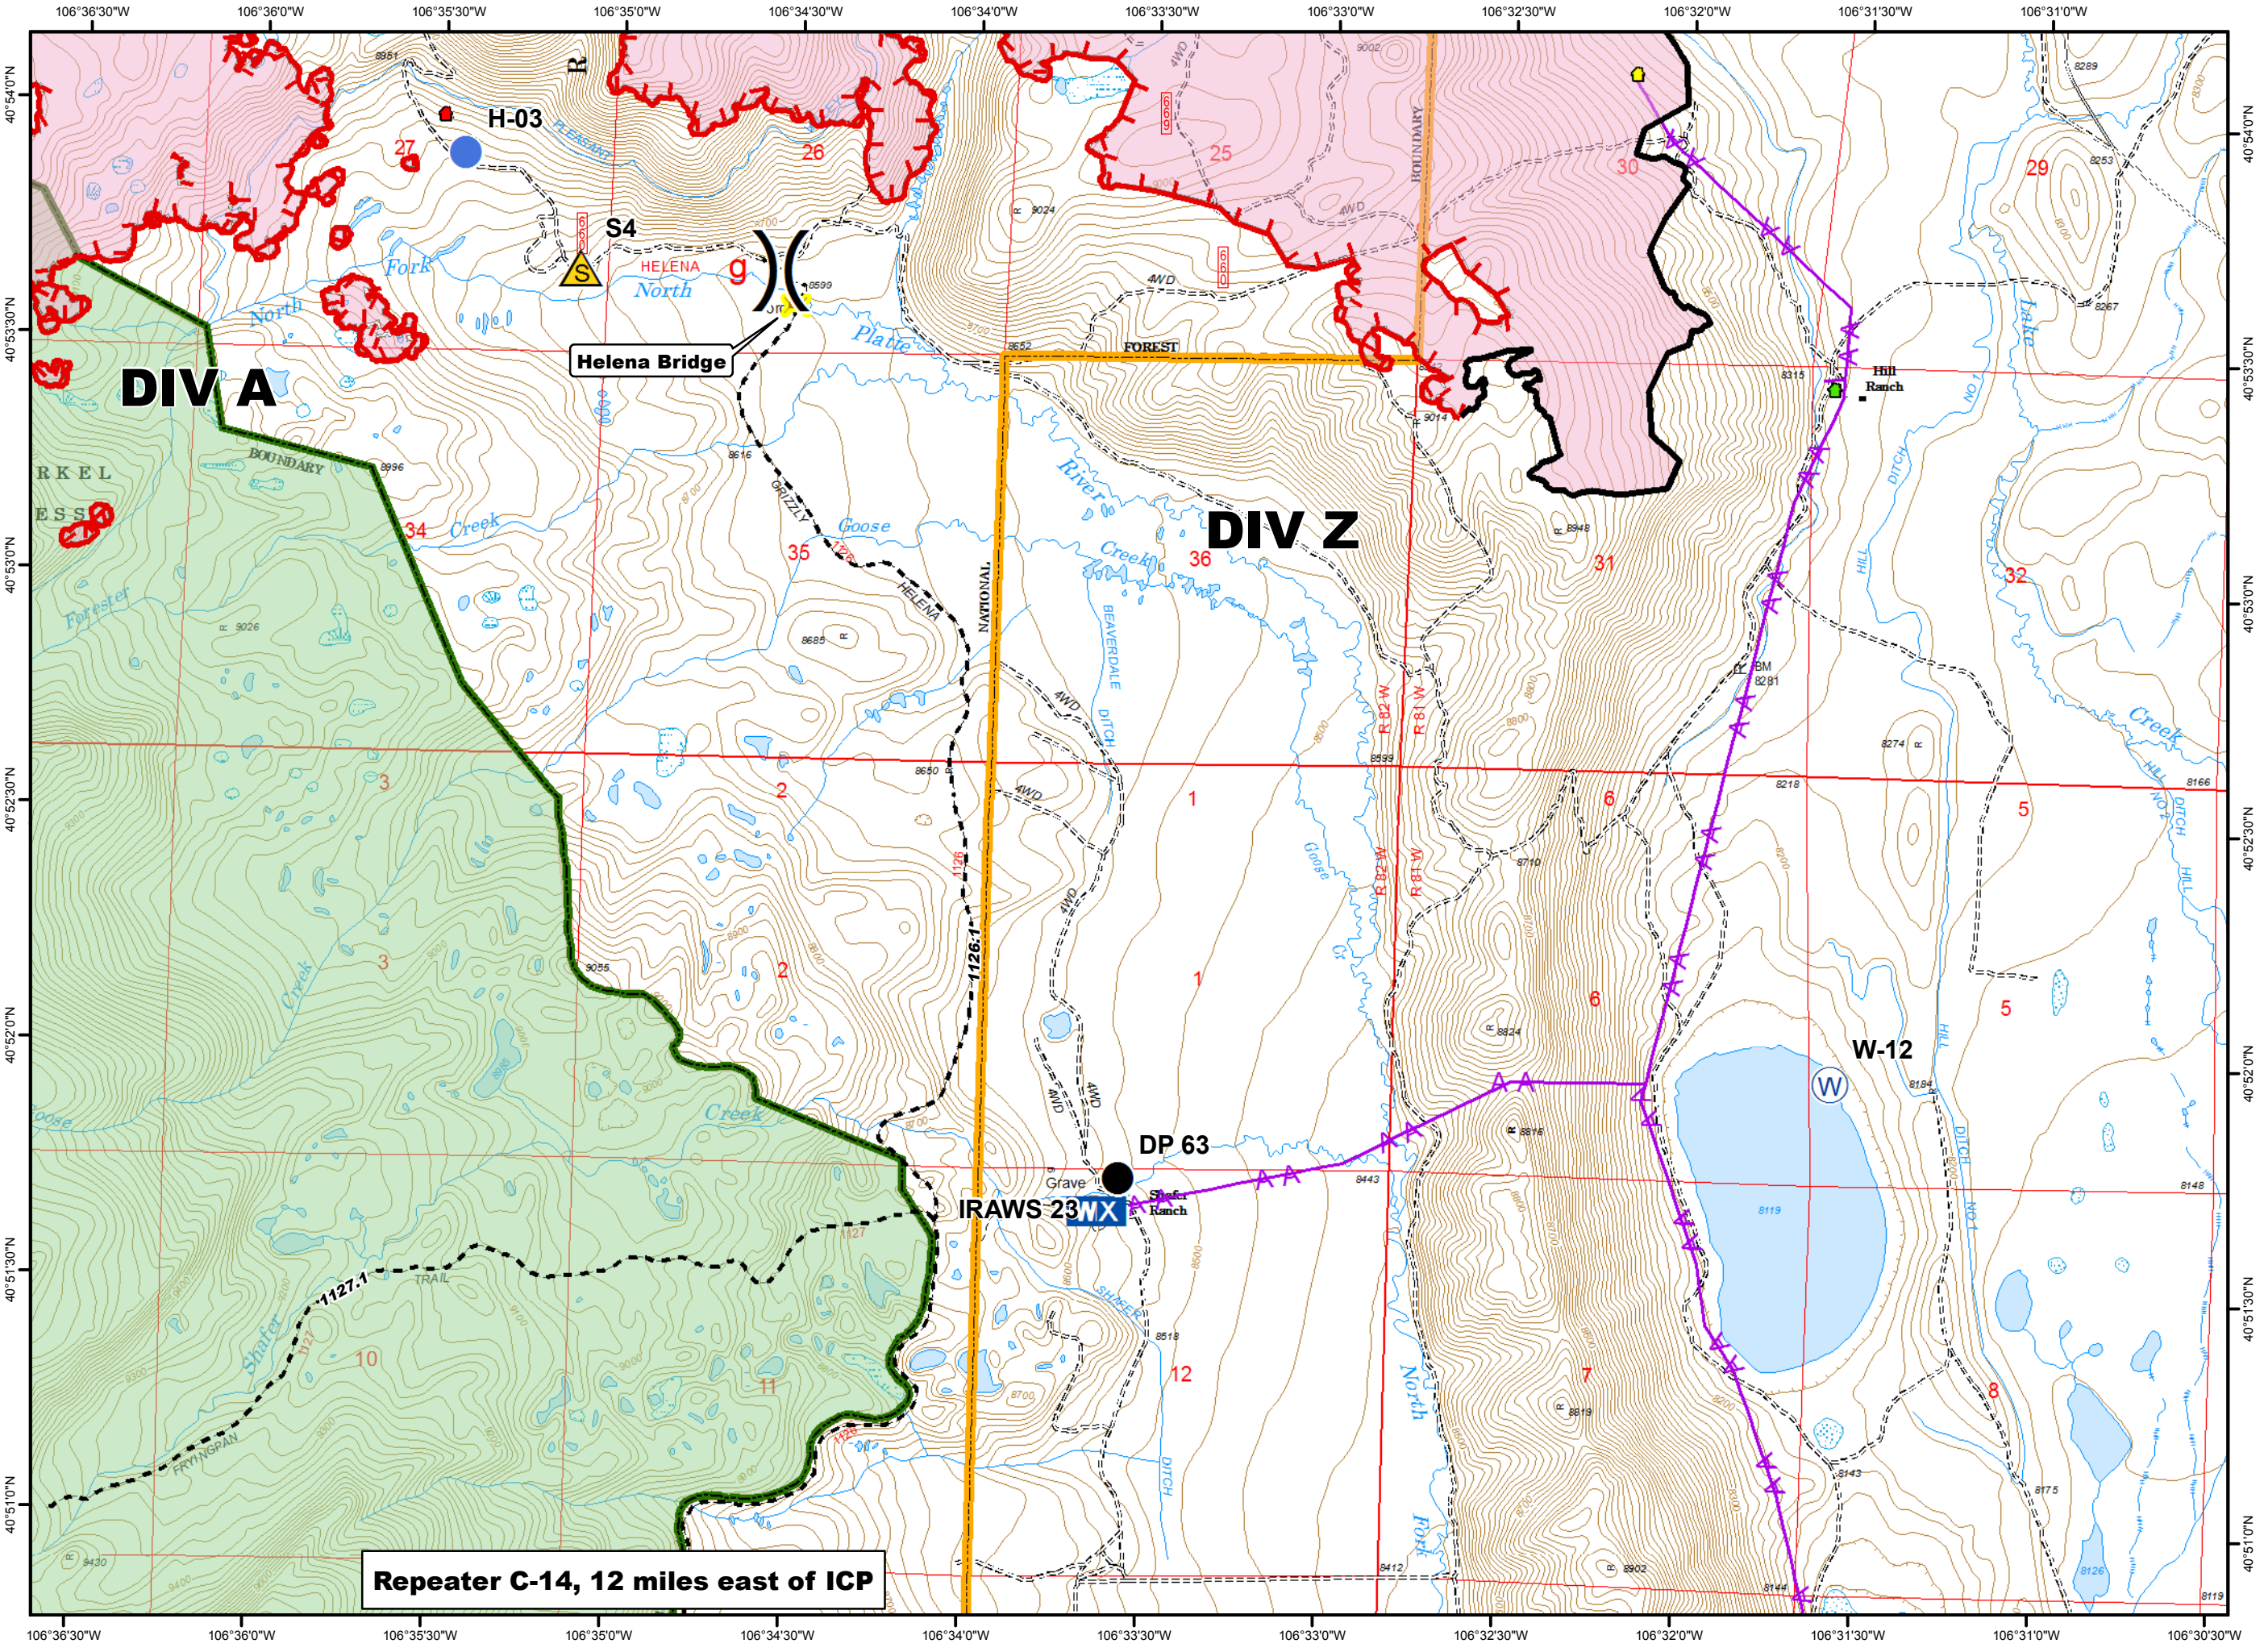

R

Map Created: 8/21/2016  
9:18:10 PM

- Legend**
- Defensible, Prep and Hold
  - Defensible, Stand Alone
  - Non-Defensible, Prep and Leave
  - Drop Point
  - Helispot
  - Mobile Weather Unit
  - Safety Zone
  - Water Source
  - Uncontrolled Fire Edge
  - Completed Line
  - Powerlines
  - Wilderness

Repeater C-14, 12 miles east of ICP