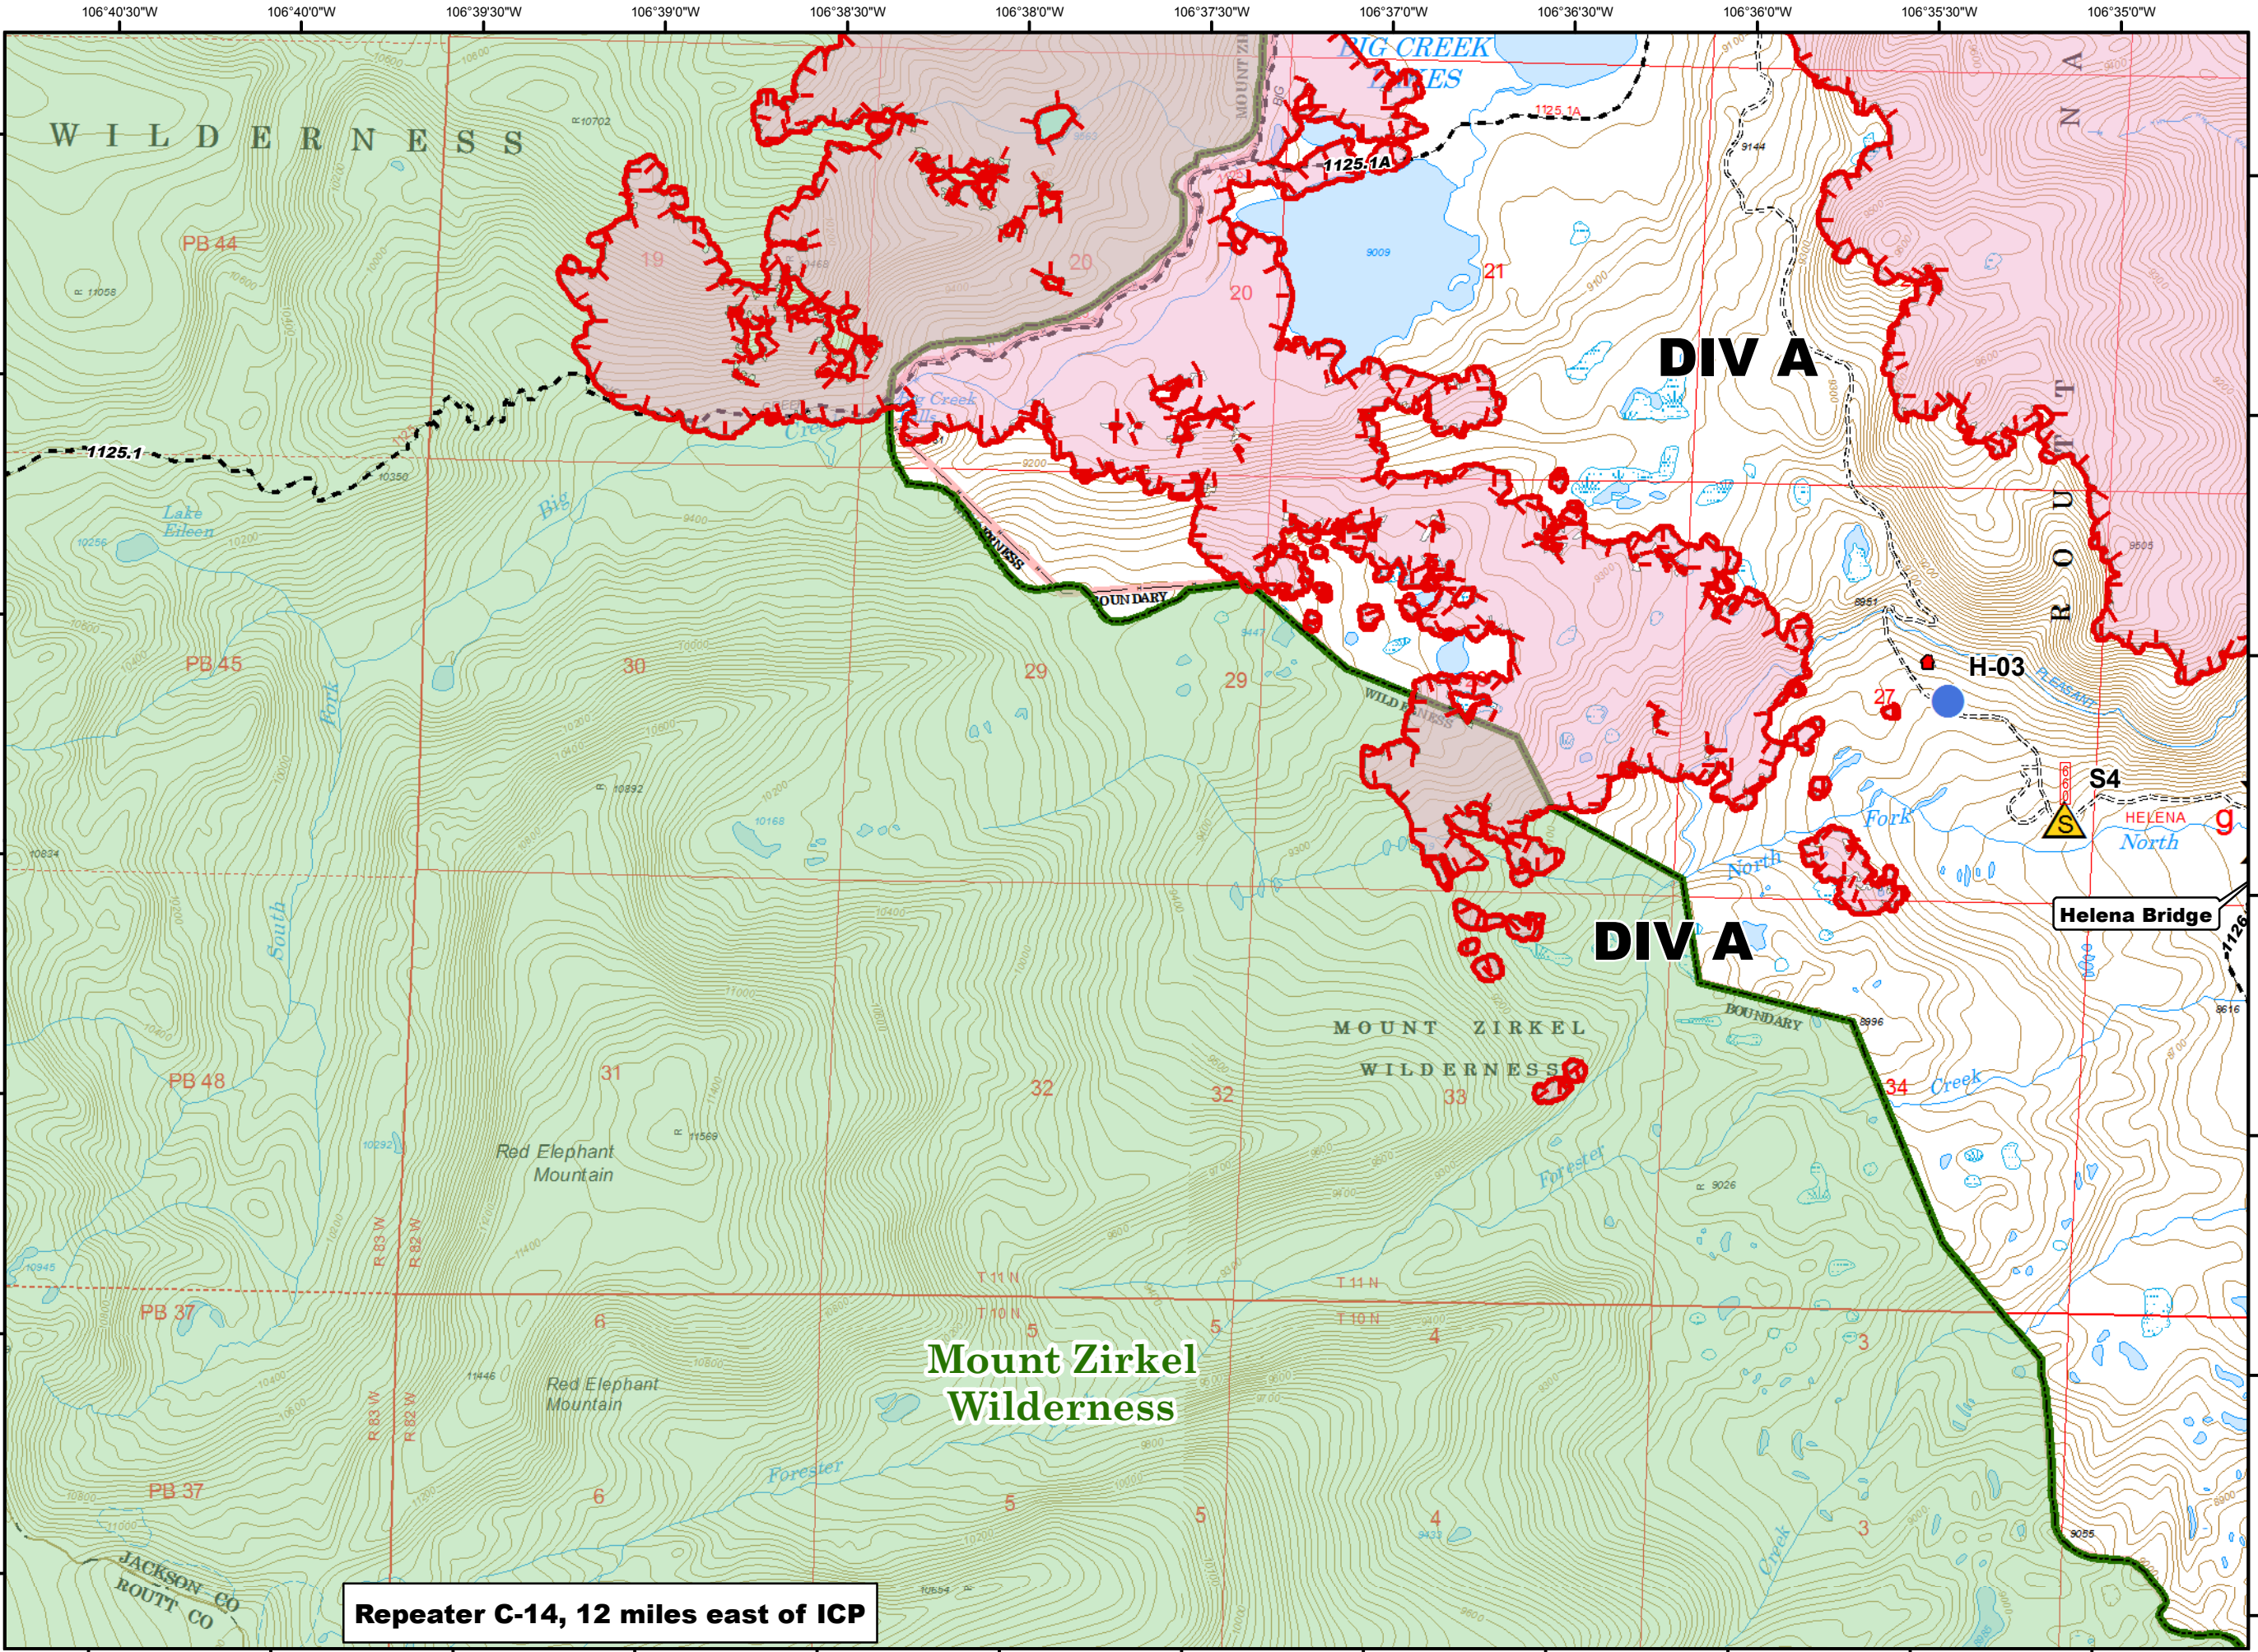

S

Map Created: 8/21/2016
9:18:10 PM

- Legend**
- Defensible, Prep and Hold
 - Helispot
 - Safety Zone
 - Uncontrolled Fire Edge
 - Wilderness

Repeater C-14, 12 miles east of ICP