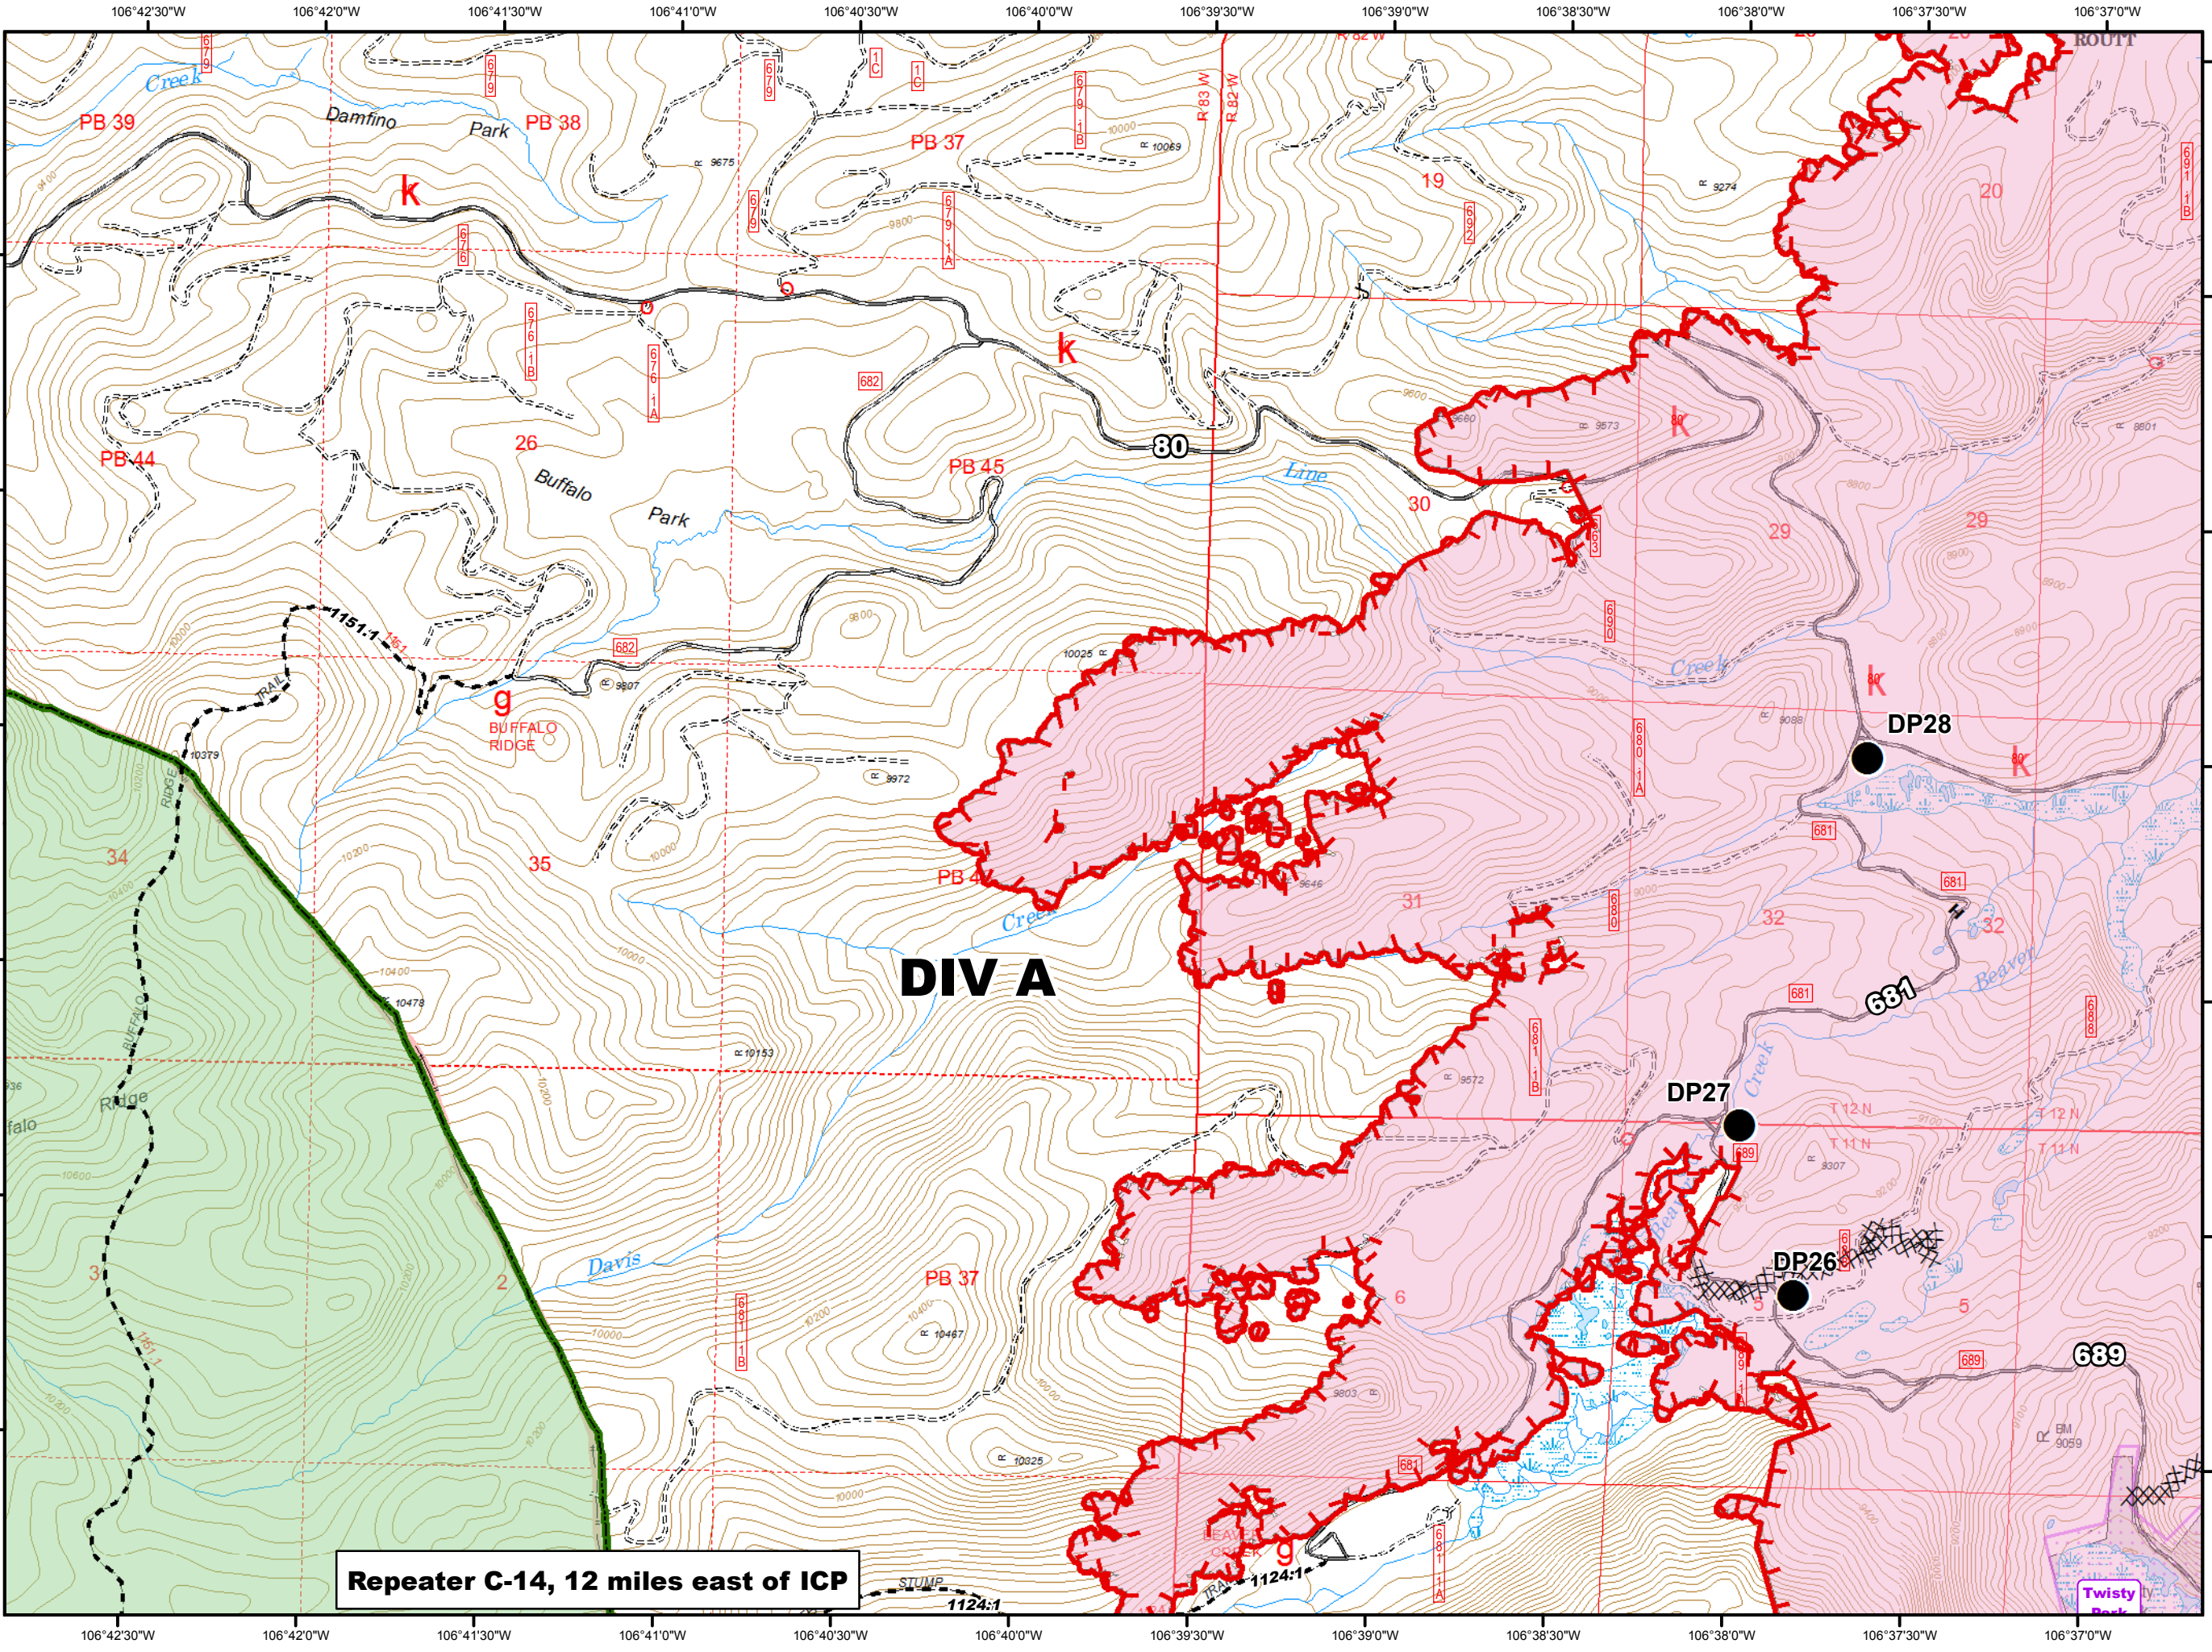

B

Map Created: 8/21/2016
9:18:10 PM

Legend

- Drop Point
- Uncontrolled Fire Edge
- XXXXX Completed Dozer Line
- H · H · Hand Line
- Subdivisions
- Wilderness

Repeater C-14, 12 miles east of ICP