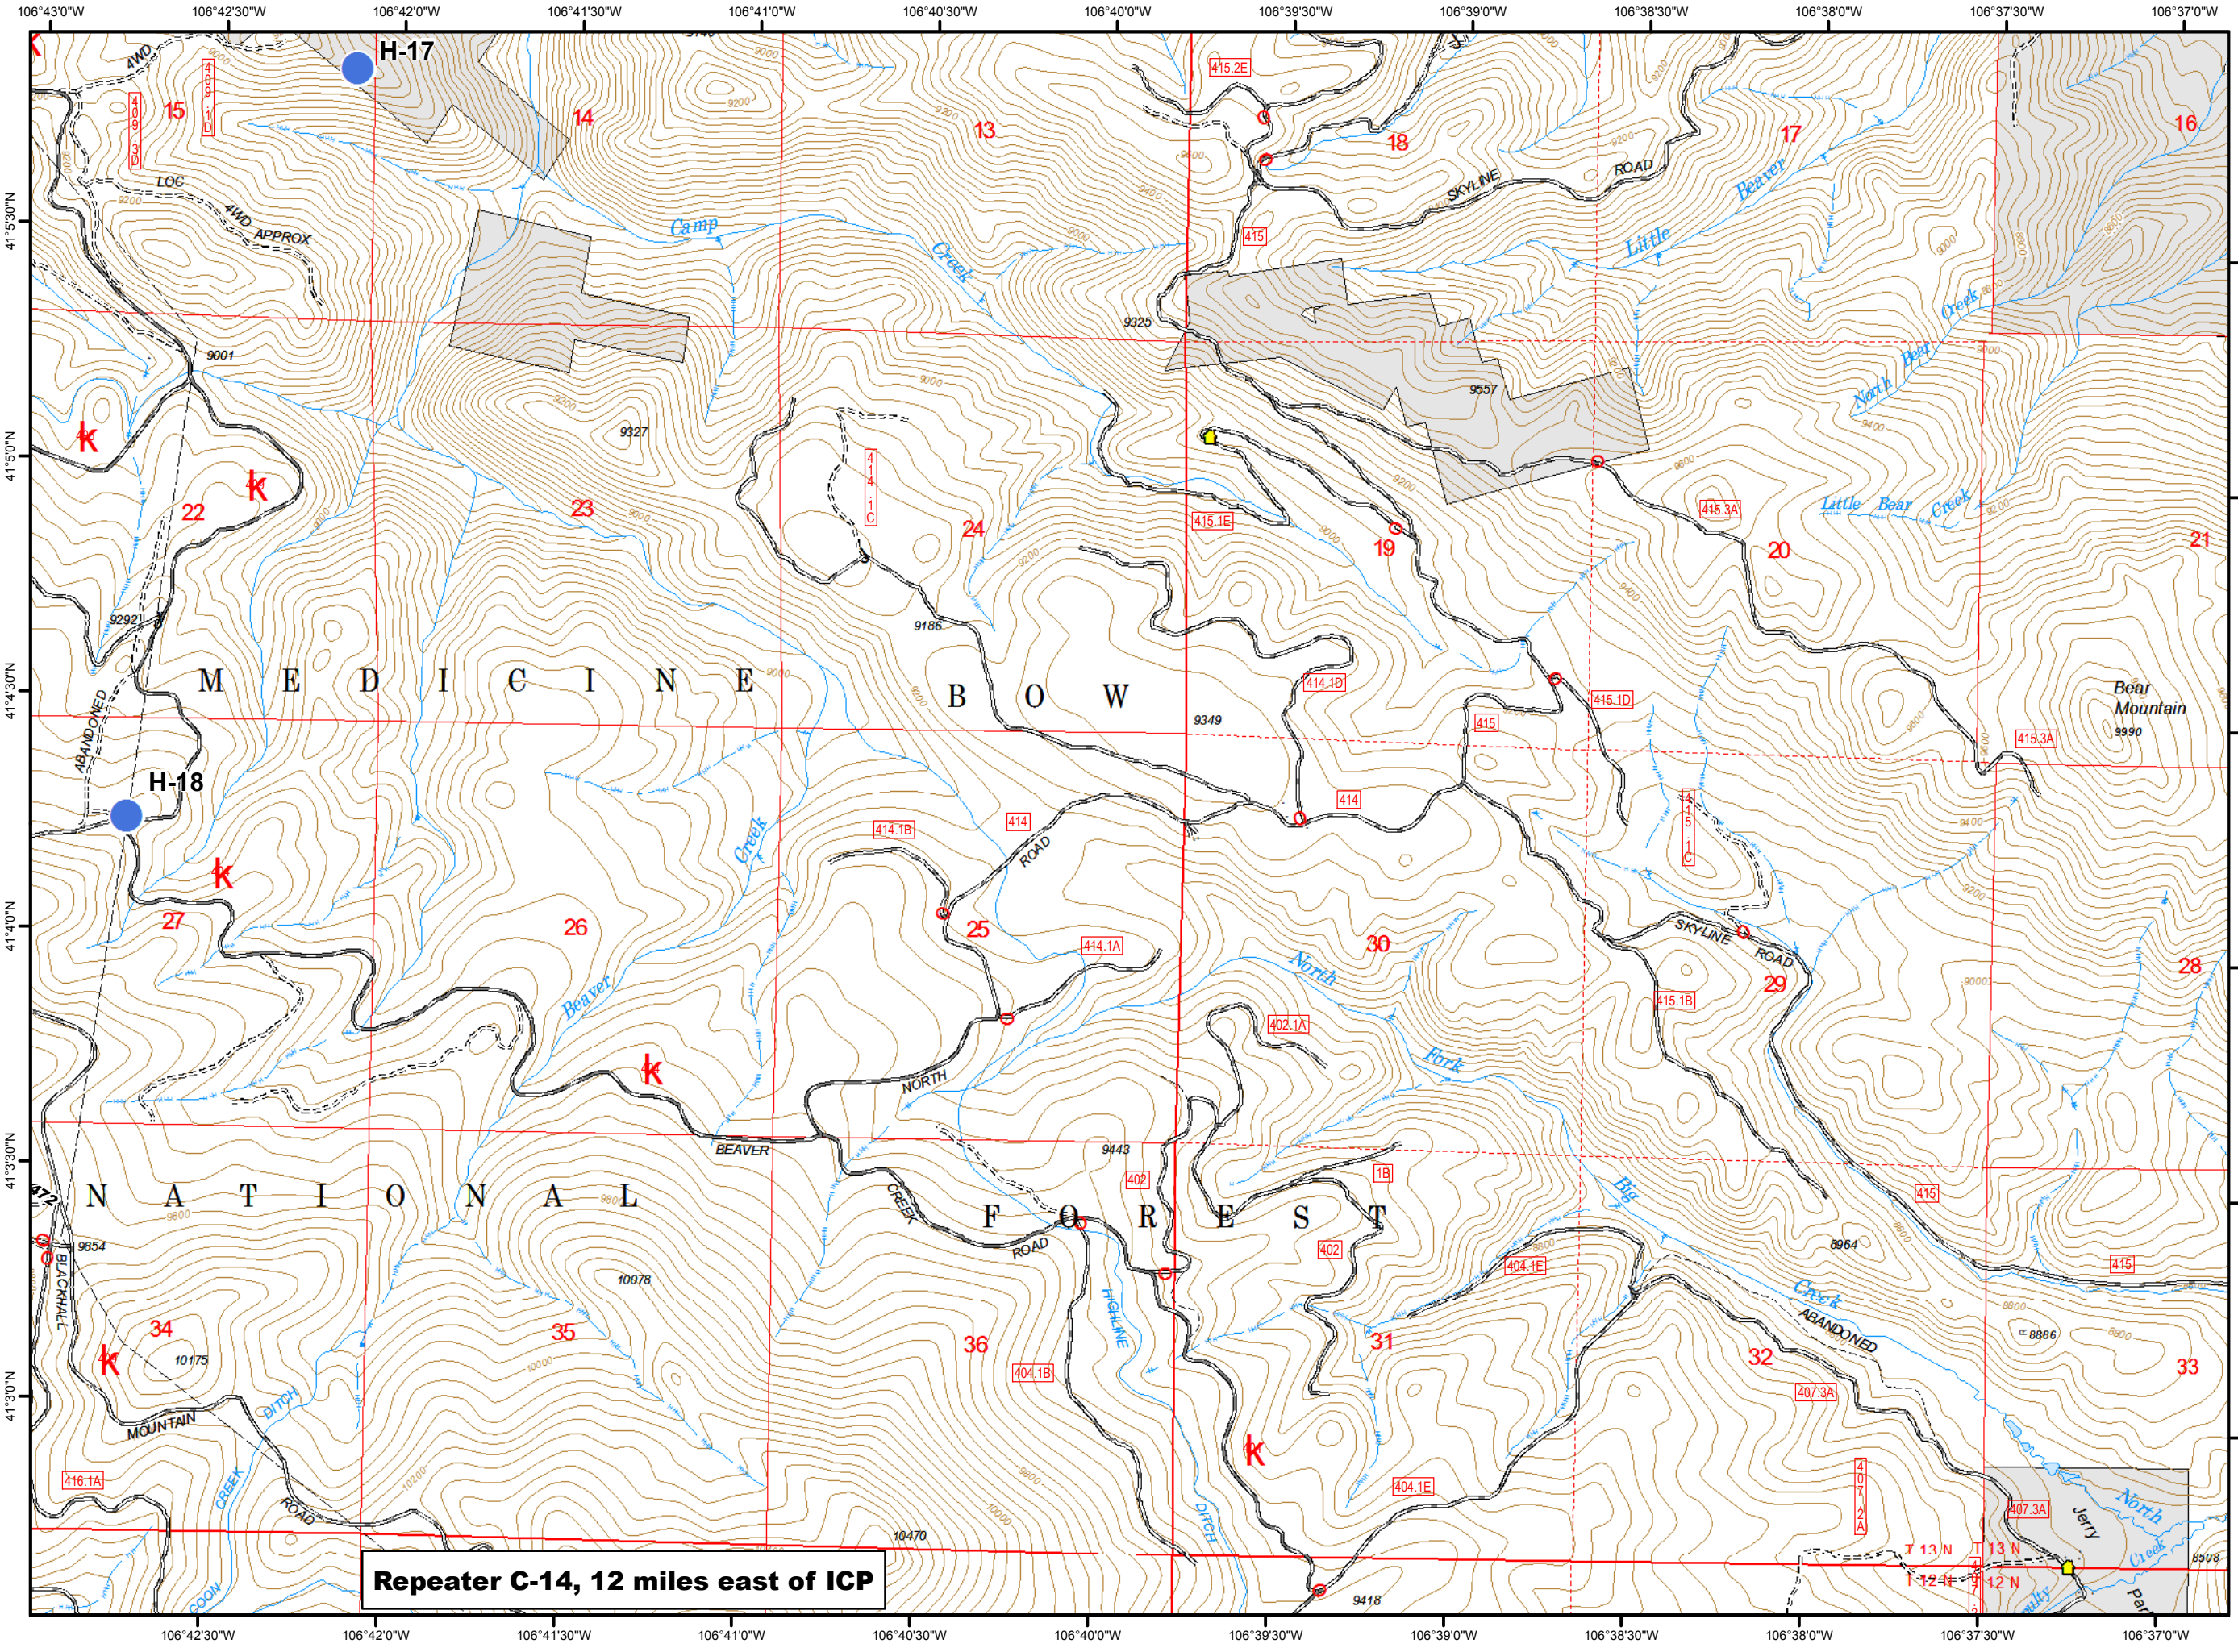

D

Map Created: 8/21/2016  
9:18:10 PM

Legend

- Non-Defensible, Prep and Leave
- Helispot

Repeater C-14, 12 miles east of ICP

0 0.25 0.5 Miles