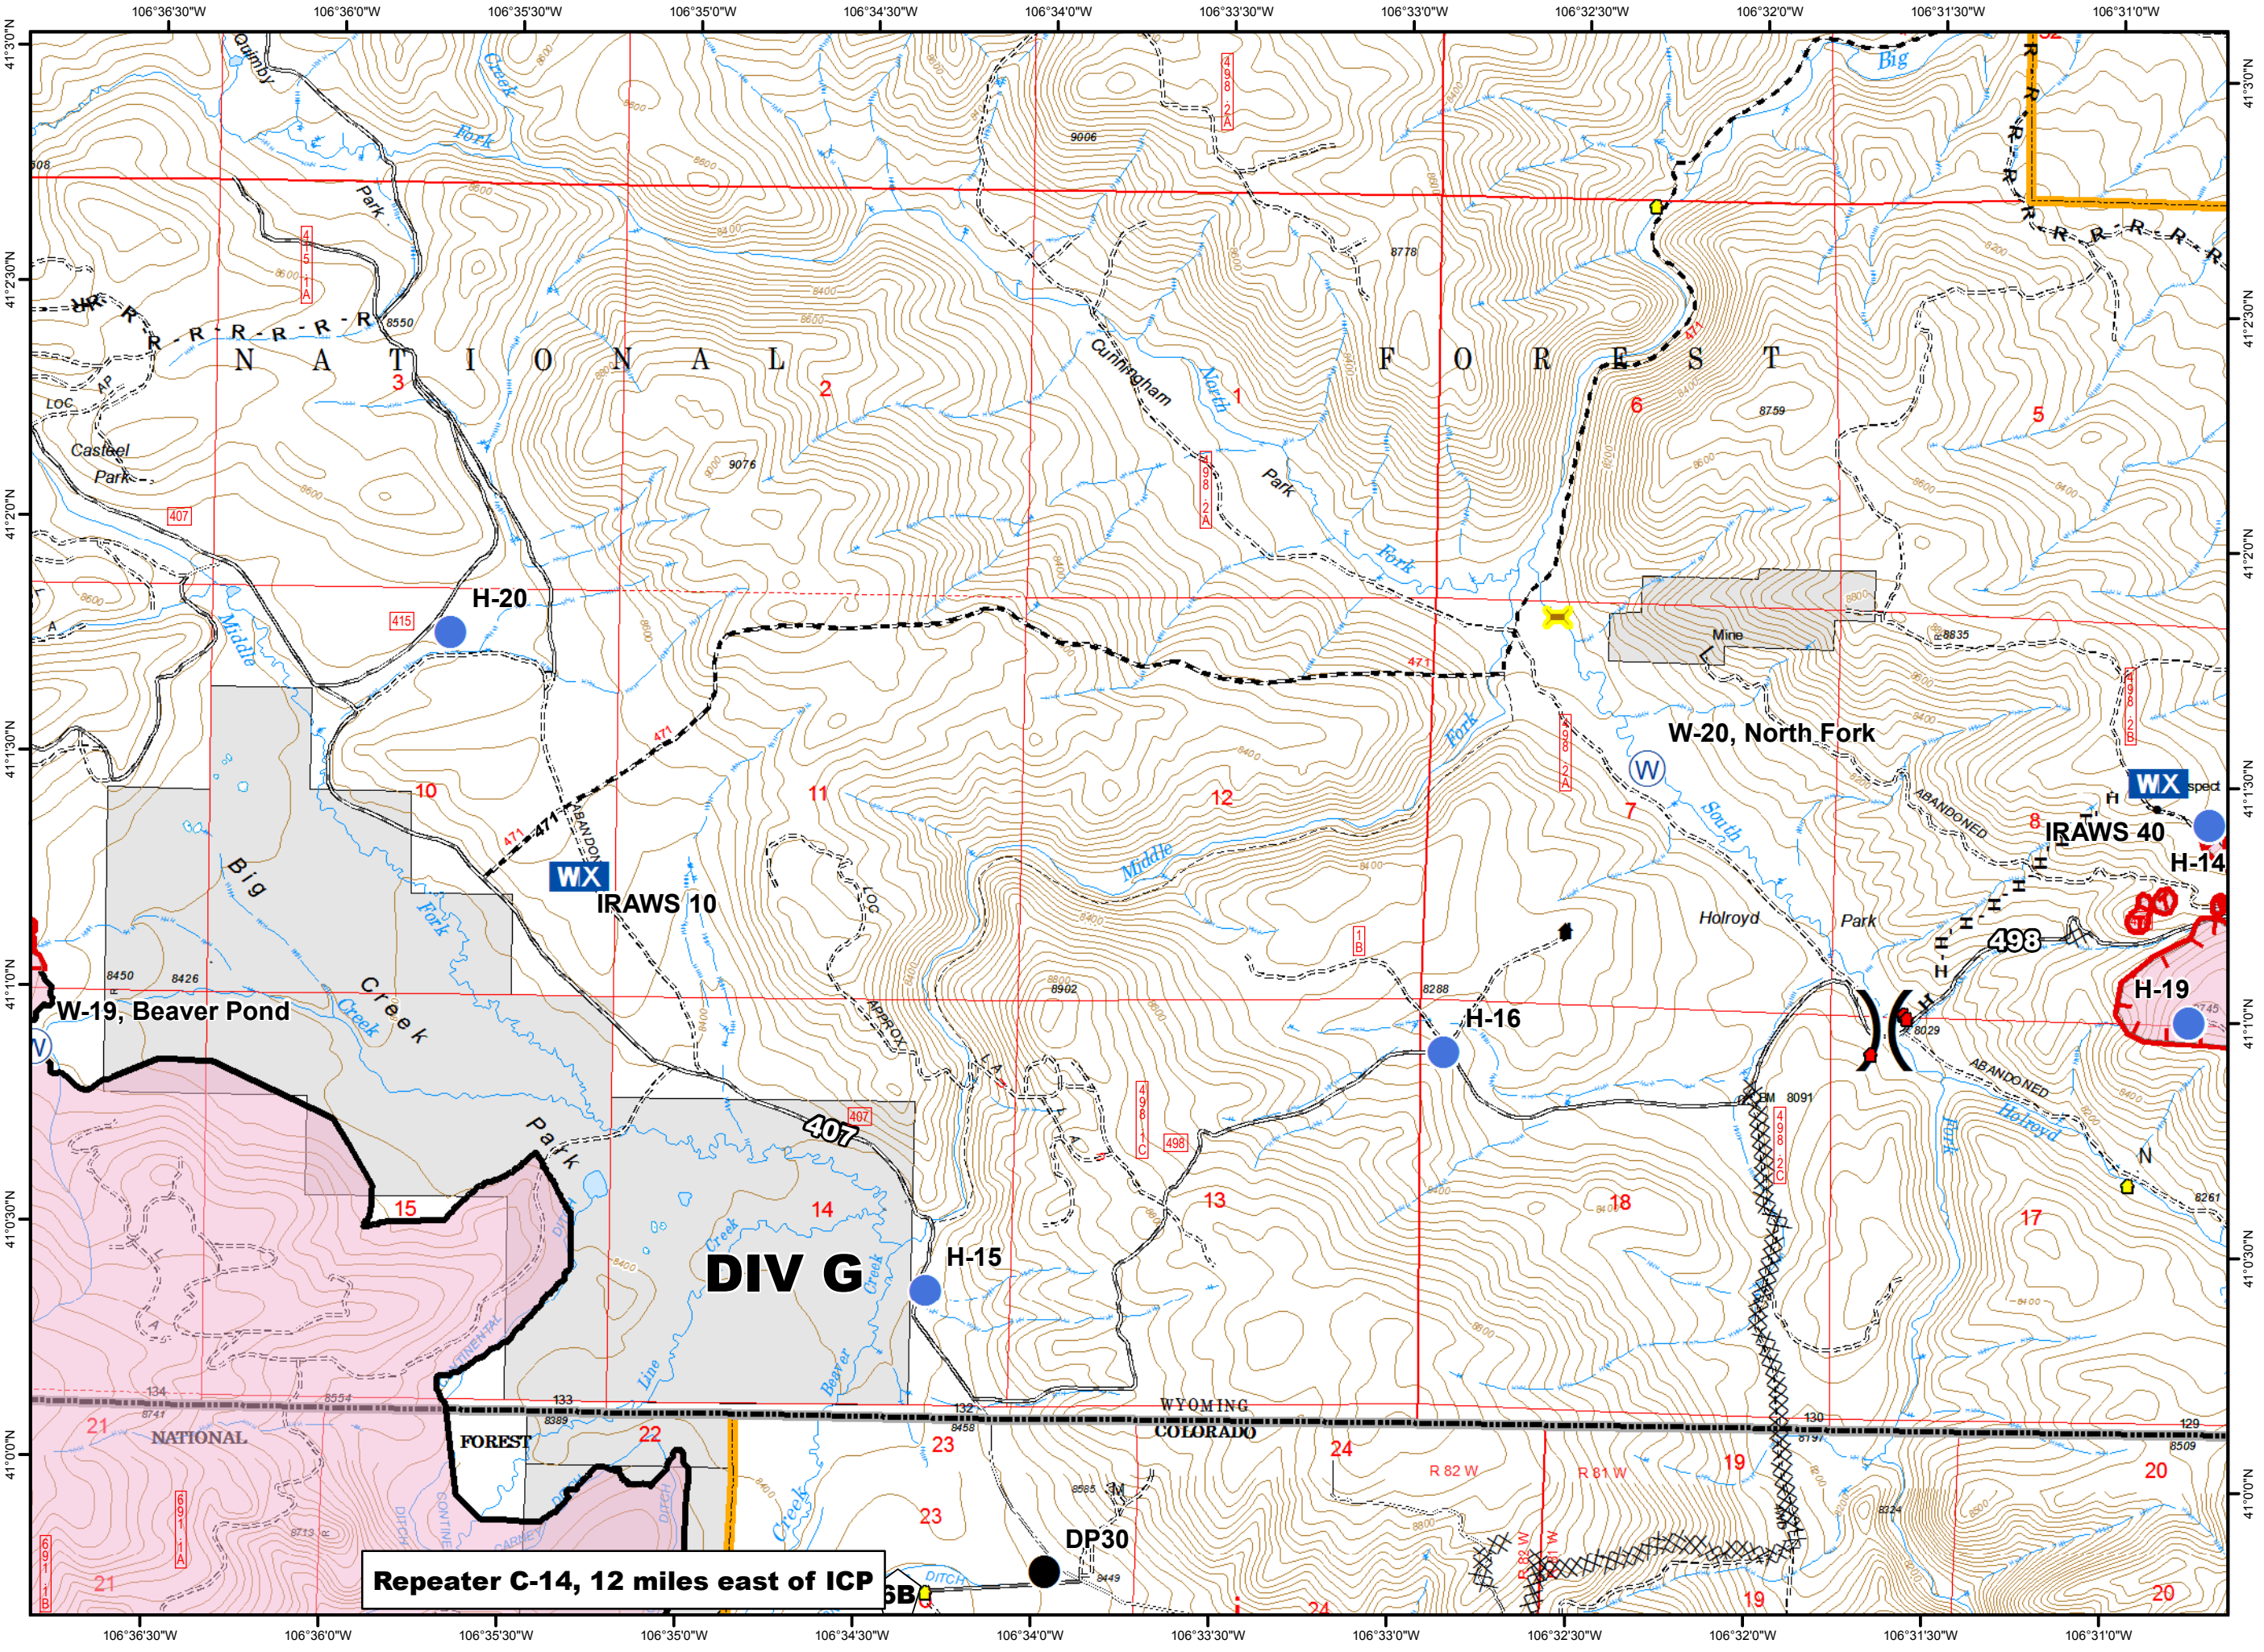

- Legend**
- Defensible, Prep and Hold
 - Non-Defensible, Prep and Leave
 - Non-Defensible, Rescue, Drive By
 - Helispot
 - Mobile Weather Unit
 - Water Source
 - Uncontrolled Fire Edge
 - Completed Dozer Line
 - Completed Line
 - H - H - Hand Line
 - R - R - Road as Completed Line
 - Highlighted Manmade Feature

Repeater C-14, 12 miles east of ICP