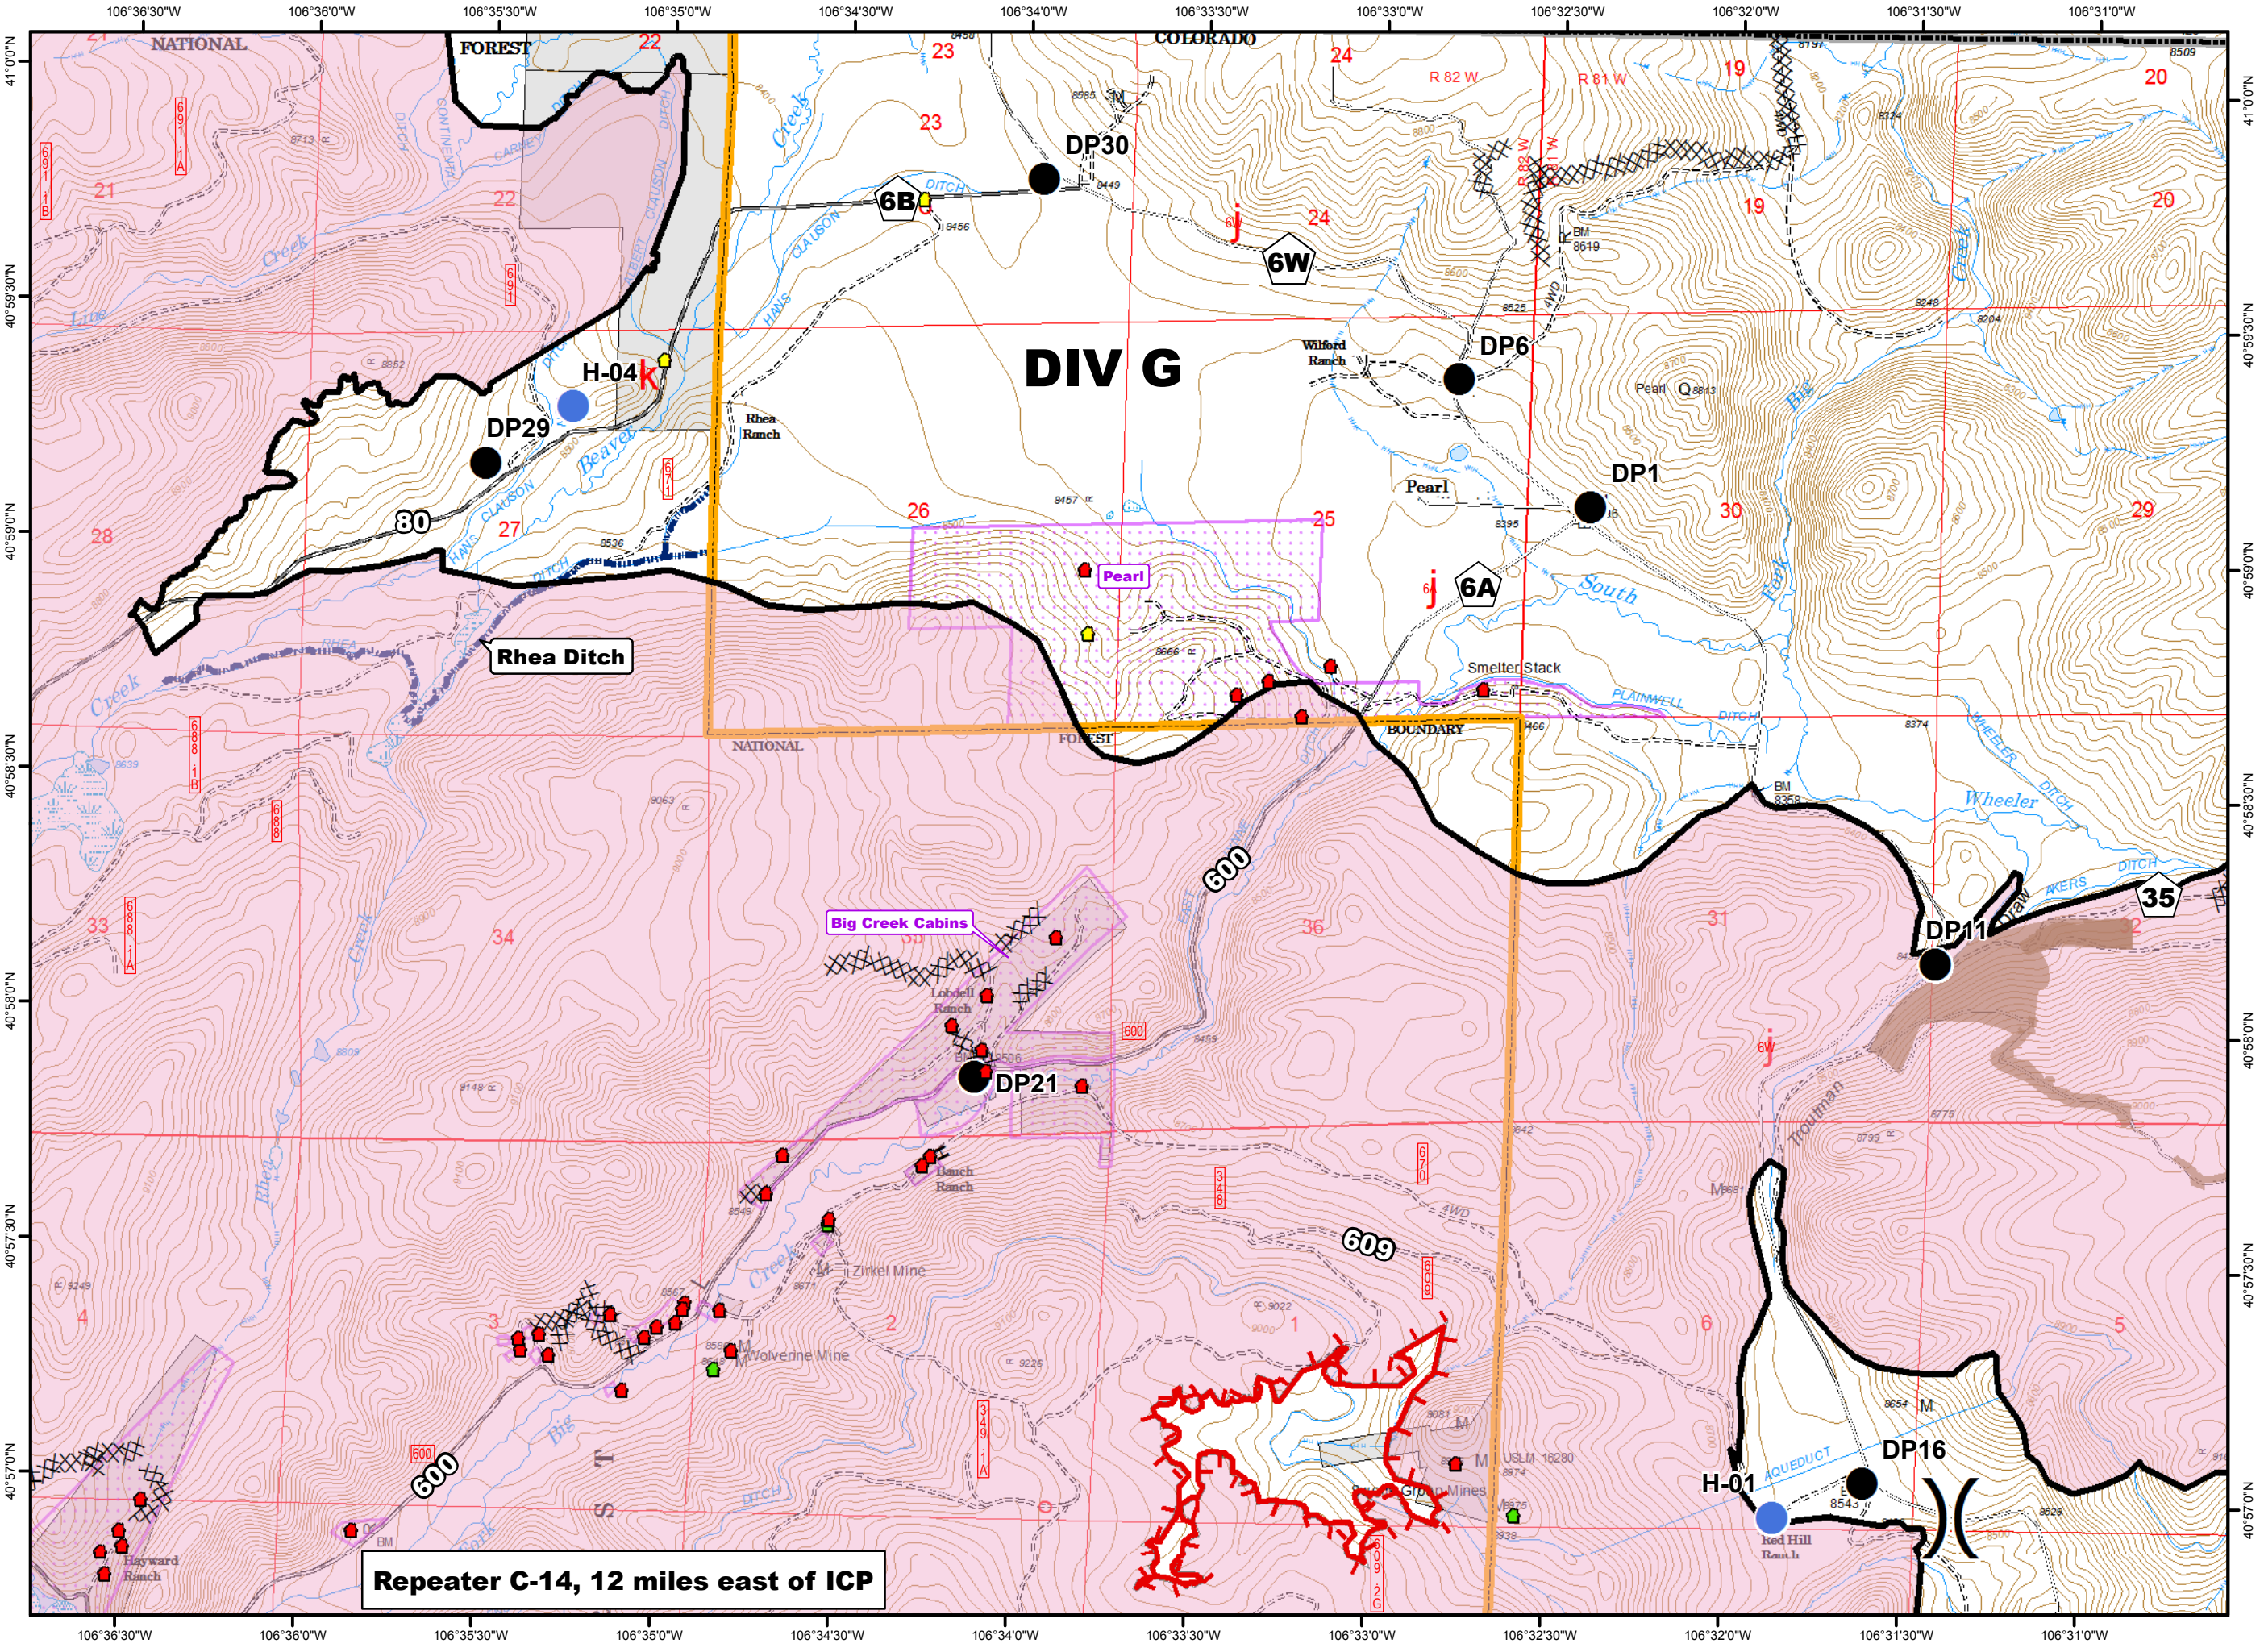

G

Map Created: 8/21/2016
 9:18:10 PM

- Legend**
- Defensible, Prep and Hold
 - Defensible, Stand Alone
 - Non-Defensible, Prep and Leave
 - Drop Point
 - Helispot
 - Uncontrolled Fire Edge
 - Completed Dozer Line
 - Completed Line
 - H - H - Hand Line
 - Subdivisions
 - Fuel Treatments

Repeater C-14, 12 miles east of ICP