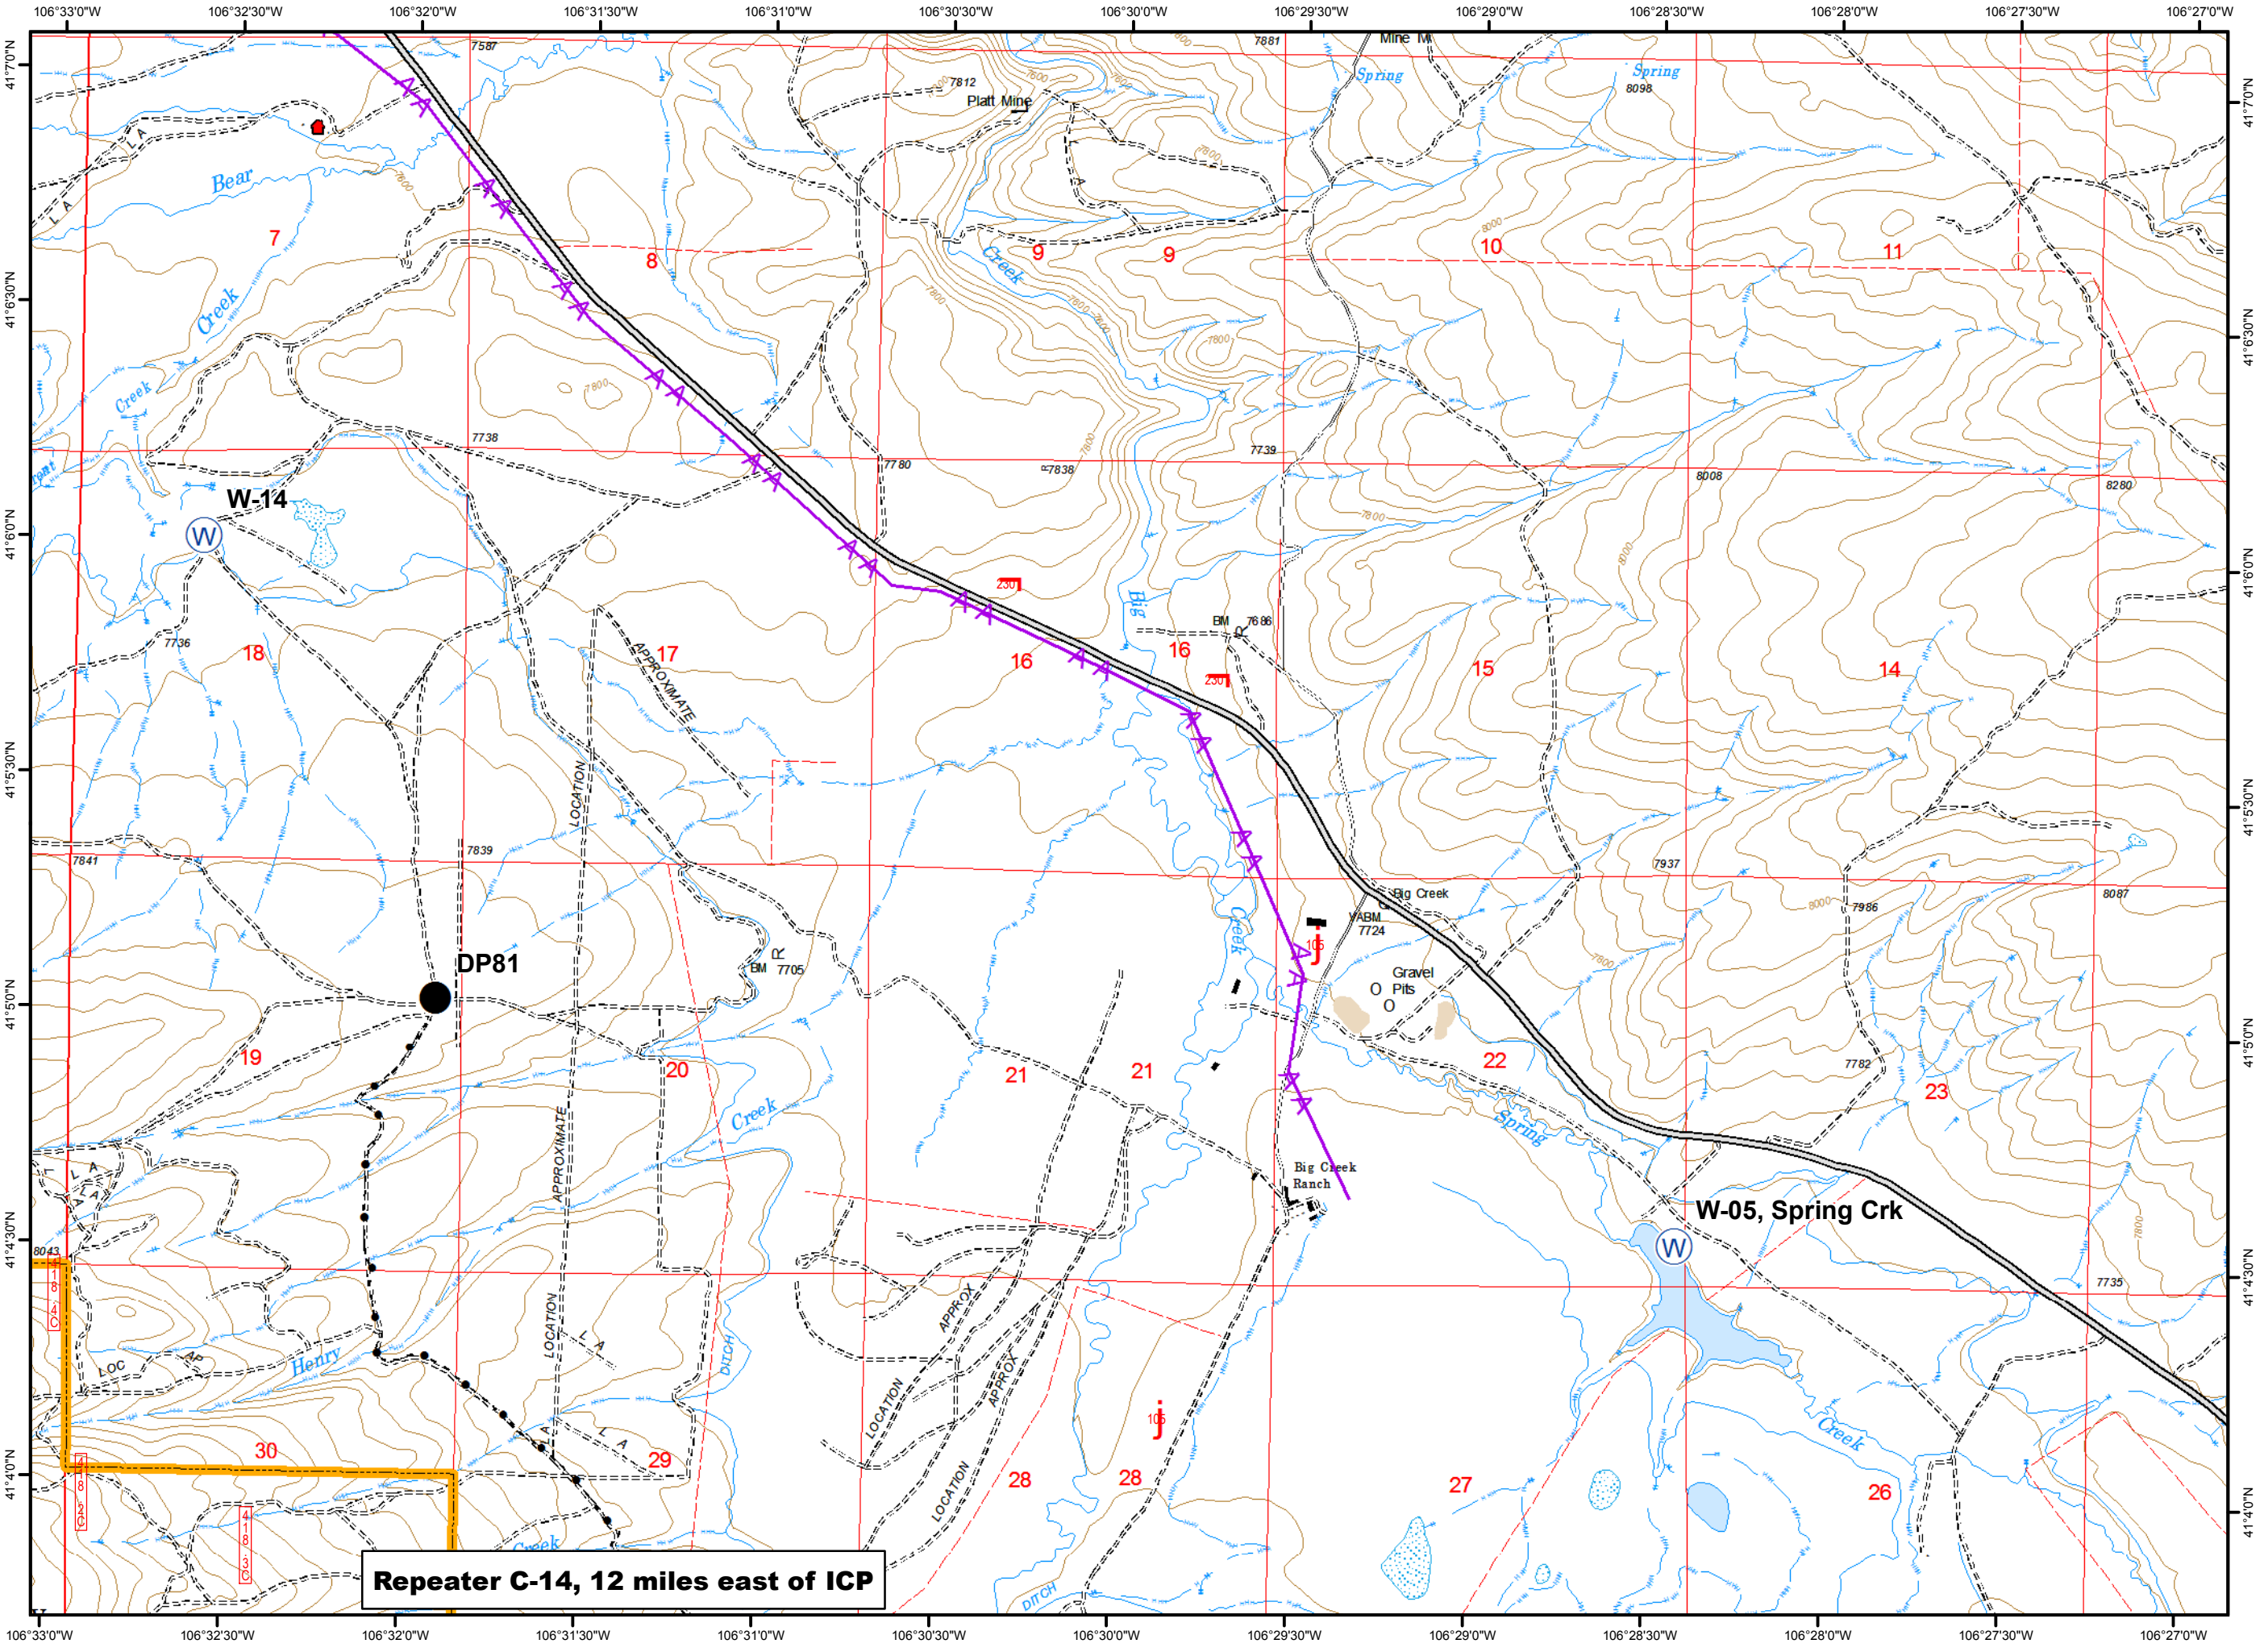

- Legend**
- Defensible, Prep and Hold
 - Drop Point
 - Water Source
 - Highlighted Manmade Feature
 - Powerlines

Repeater C-14, 12 miles east of ICP