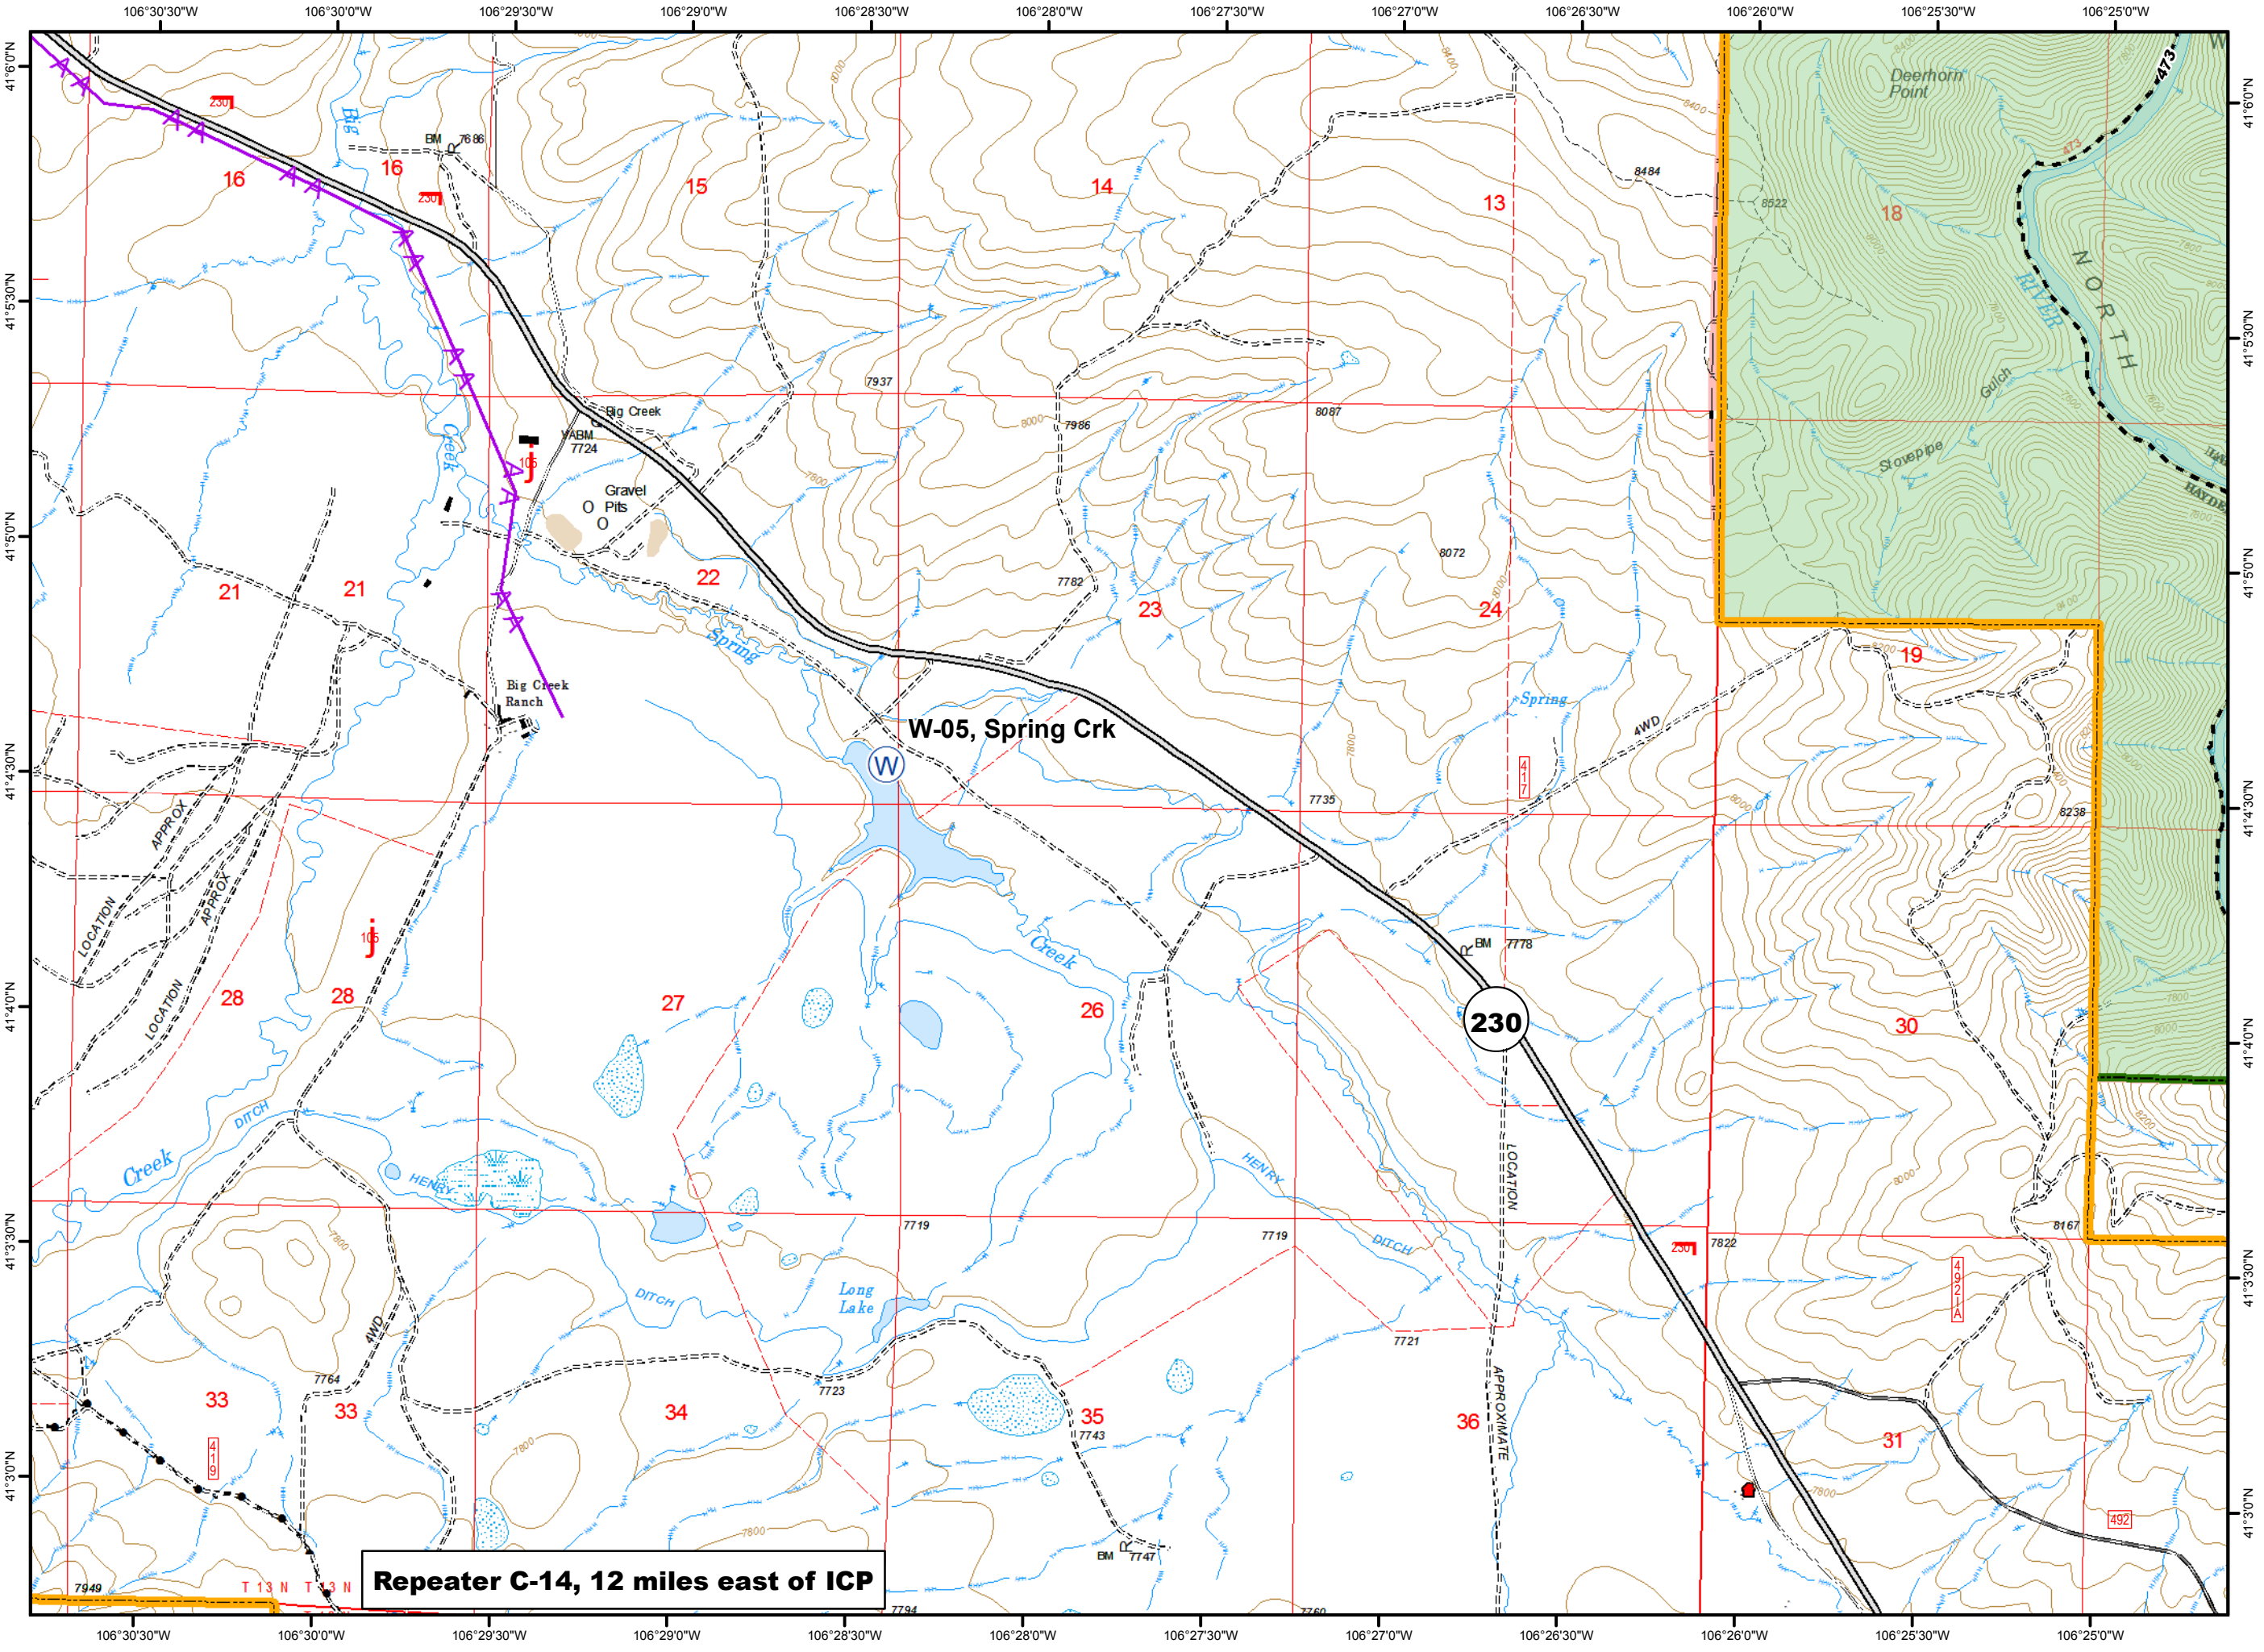

Map Created: 8/21/2016
9:18:10 PM

- Legend**
- Defensible, Prep and Hold
 - Water Source
 - Highlighted Manmade Feature
 - Powerlines
 - Wilderness

Repeater C-14, 12 miles east of ICP

0 0.25 0.5 Miles