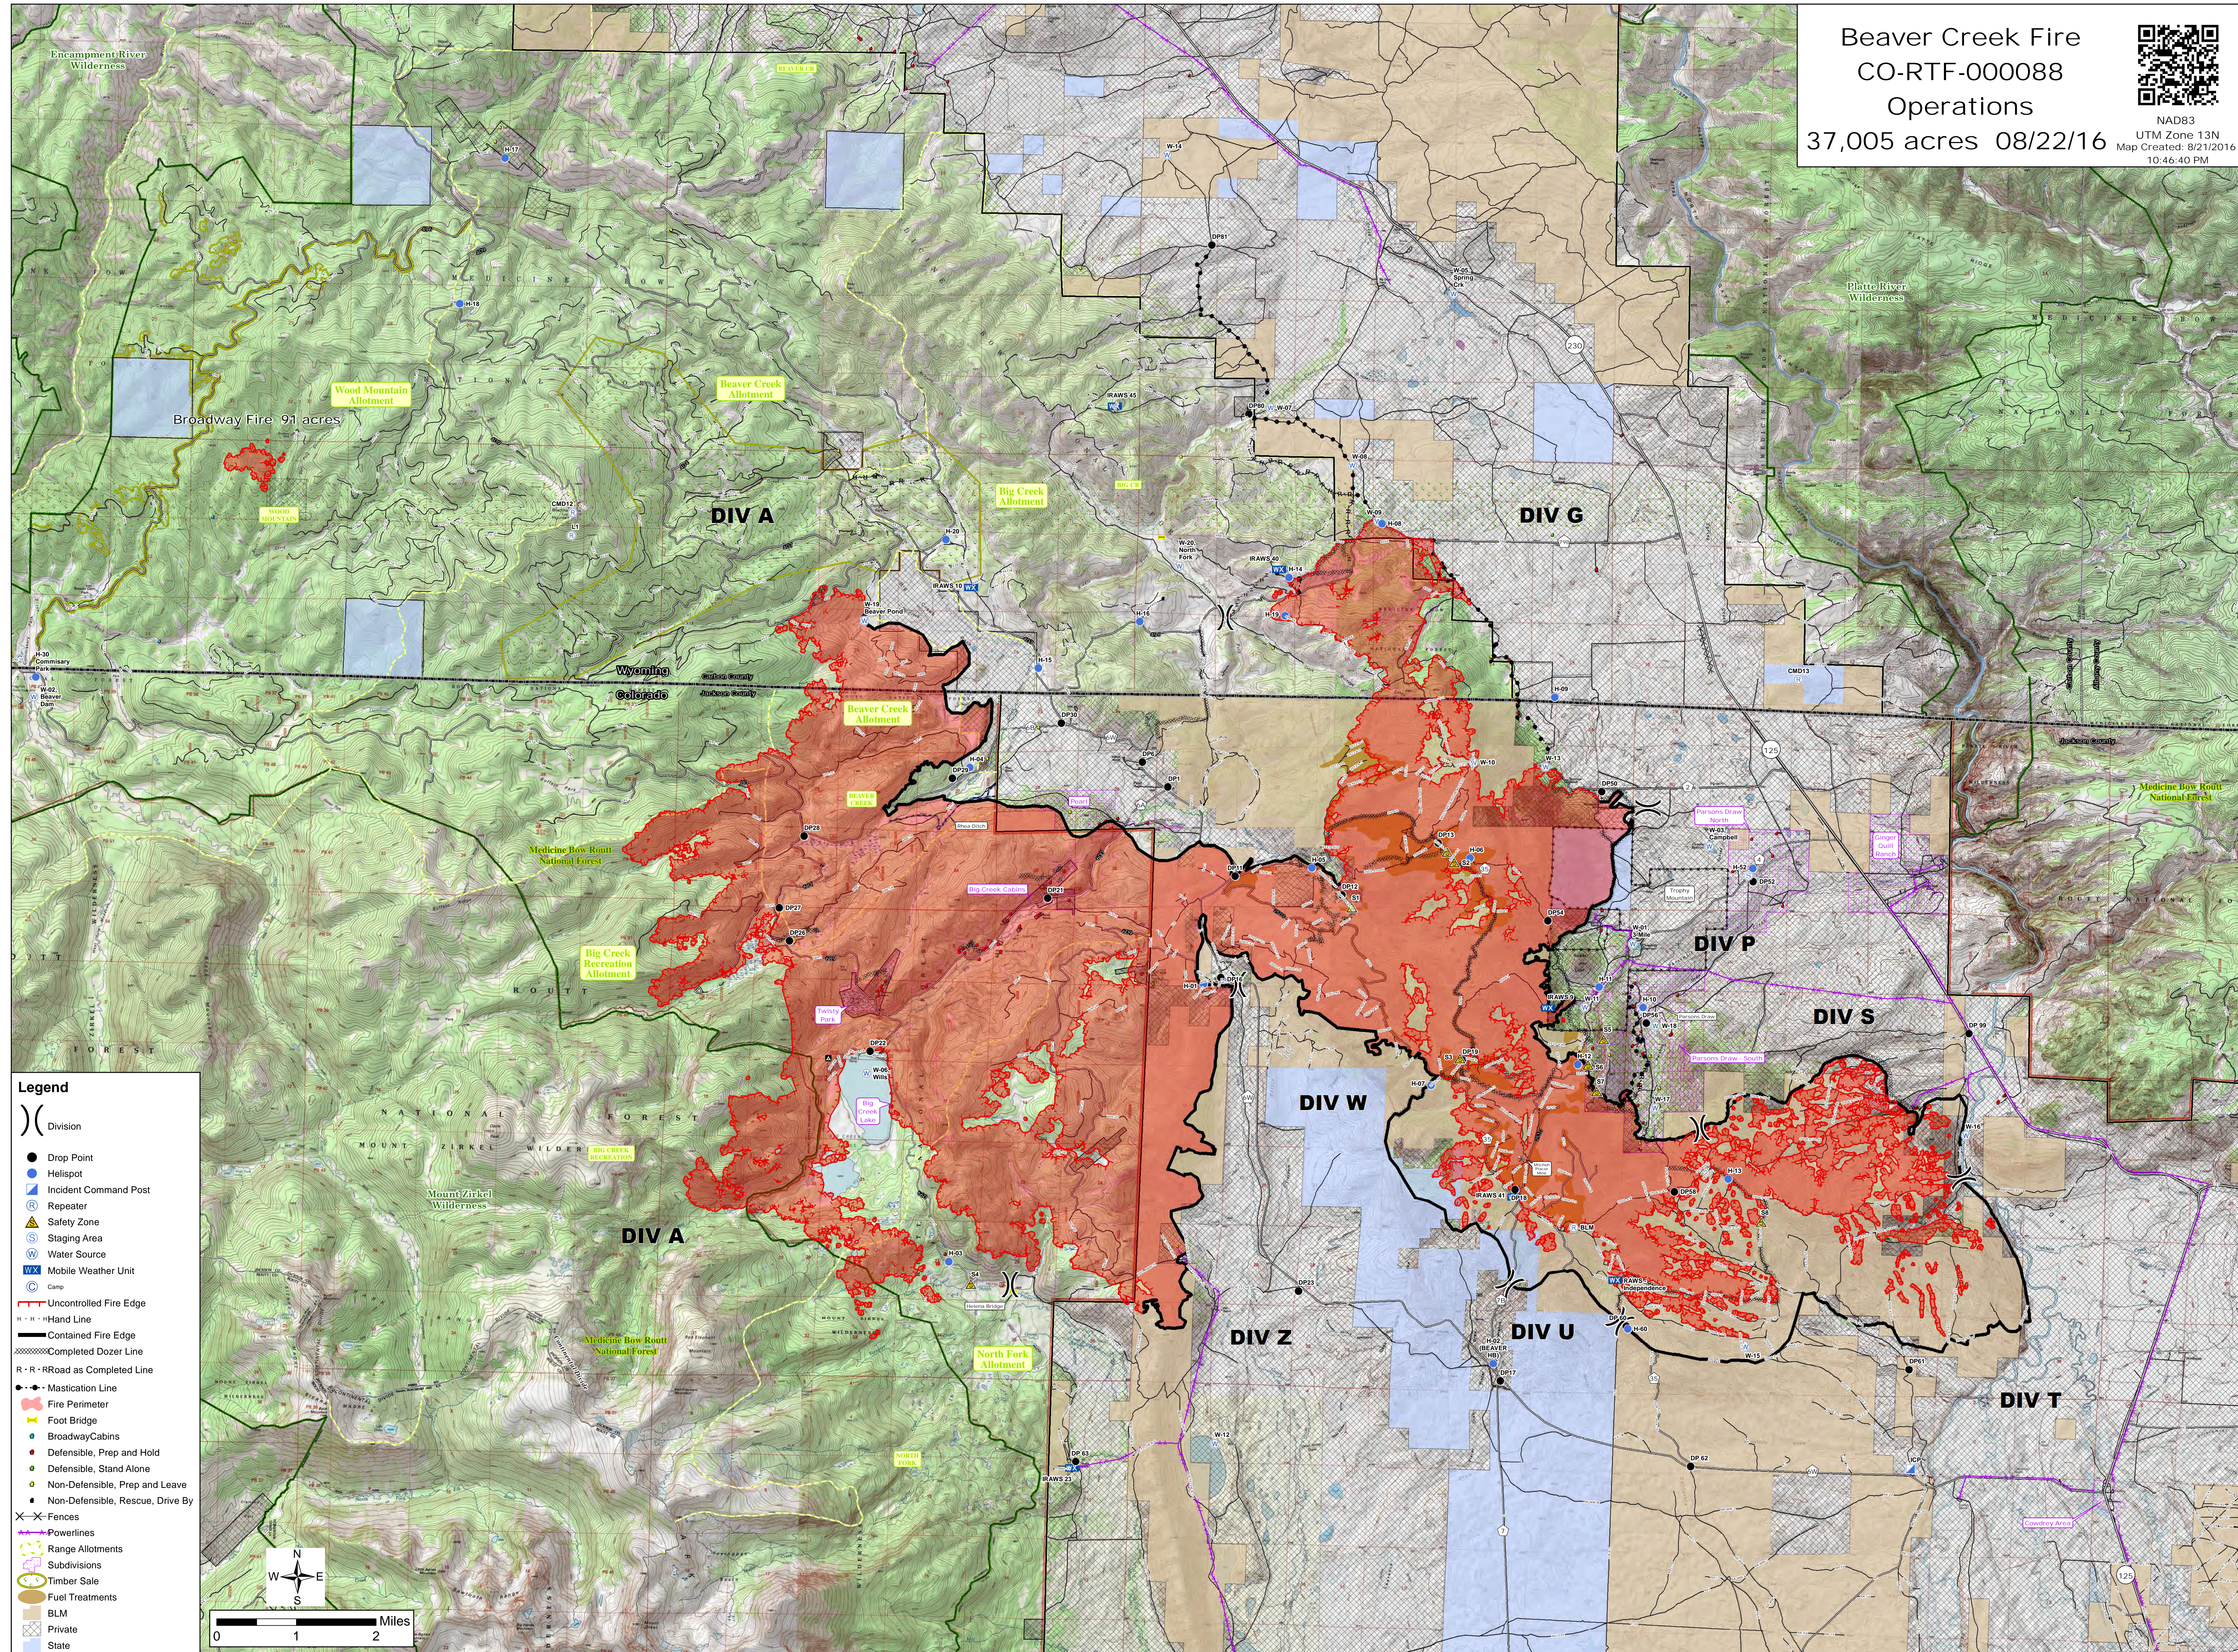

Beaver Creek Fire
CO-RTF-000088
Operations
37,005 acres 08/22/16

Legend

- () Division
- Drop Point
- Helispot
- Incident Command Post
- ⊙ Repeater
- ▲ Safety Zone
- ⊙ Staging Area
- ⊙ Water Source
- WX Mobile Weather Unit
- ⊙ Camp
- Uncontrolled Fire Edge
- - - Hand Line
- Contained Fire Edge
- ⊘ Completed Dozer Line
- R - R - R Road as Completed Line
- Mastication Line
- Fire Perimeter
- Foot Bridge
- Broadway Cabins
- Defensible, Prep and Hold
- Defensible, Stand Alone
- Non-Defensible, Prep and Leave
- Non-Defensible, Rescue, Drive By
- × Fences
- Powerlines
- Range Allotments
- Subdivisions
- Timber Sale
- Fuel Treatments
- BLM
- Private
- State