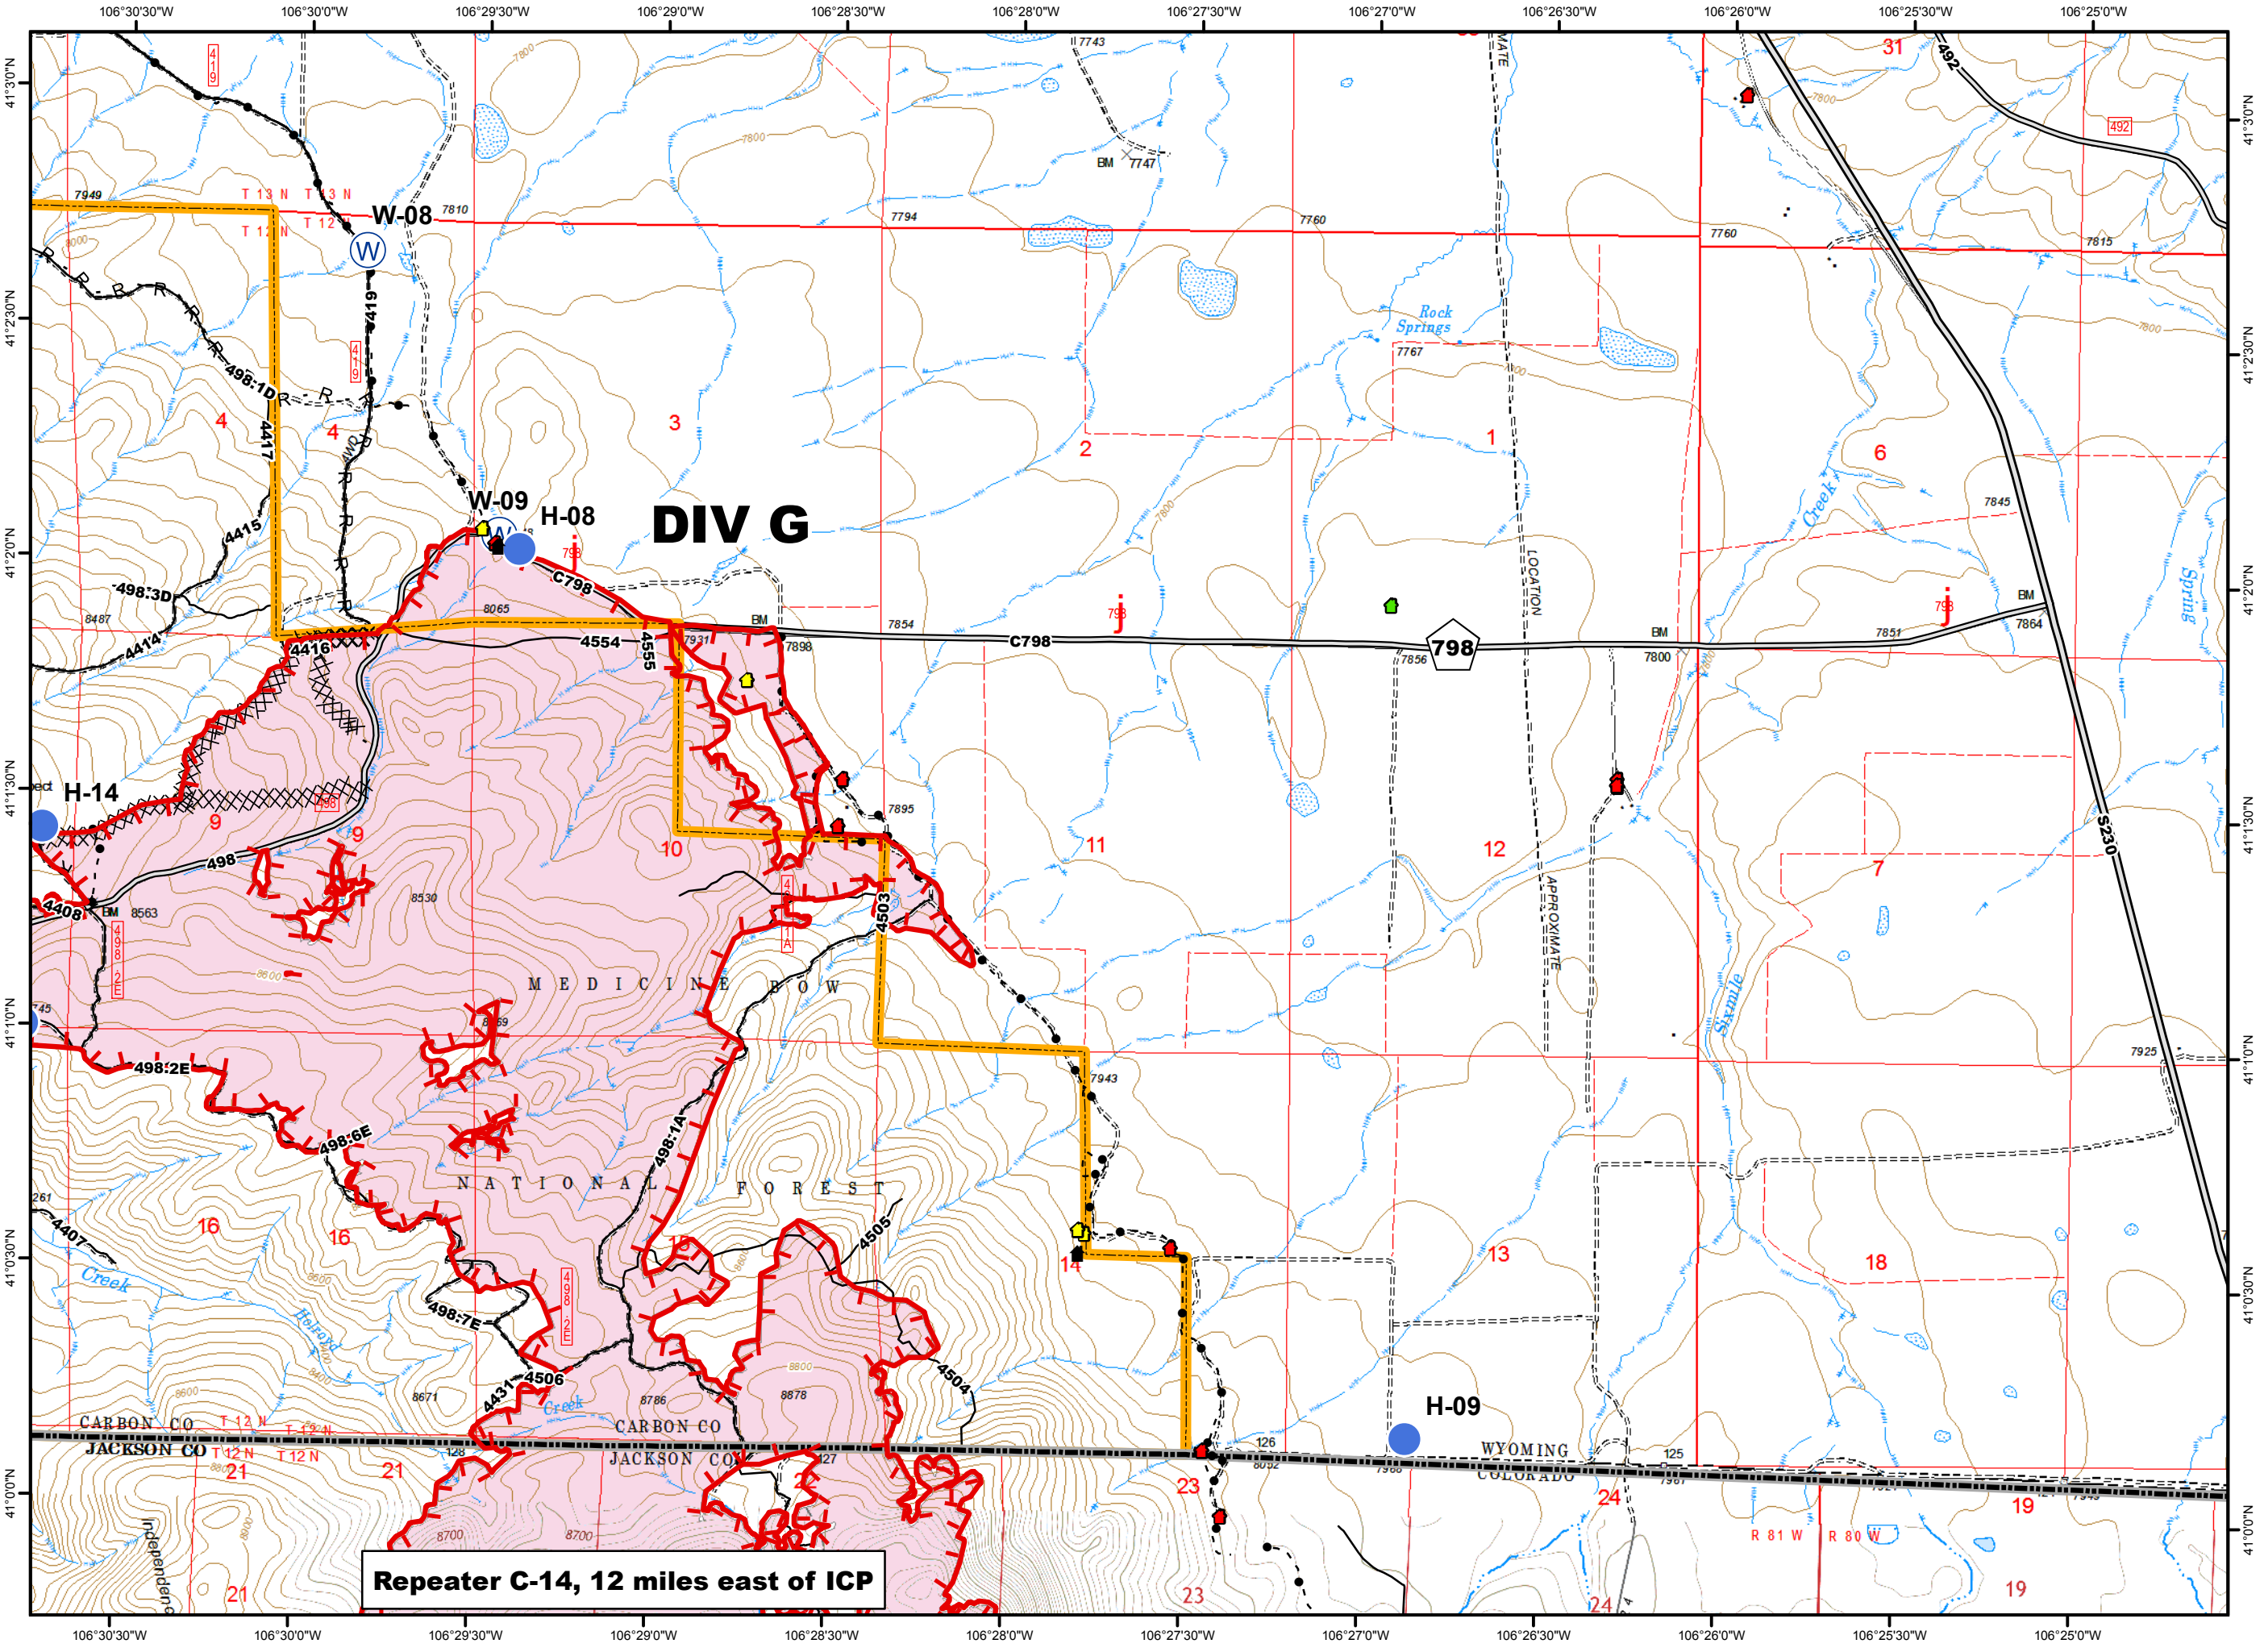

- Legend**
- Defensible, Prep and Hold
  - Defensible, Stand Alone
  - Non-Defensible, Prep and Leave
  - Non-Defensible, Rescue, Drive By
  - Helispot
  - Water Source
  - Uncontrolled Fire Edge
  - Completed Dozer Line
  - H - H - Hand Line
  - R - R - Road as Completed Line
  - Highlighted Manmade Feature

Repeater C-14, 12 miles east of ICP