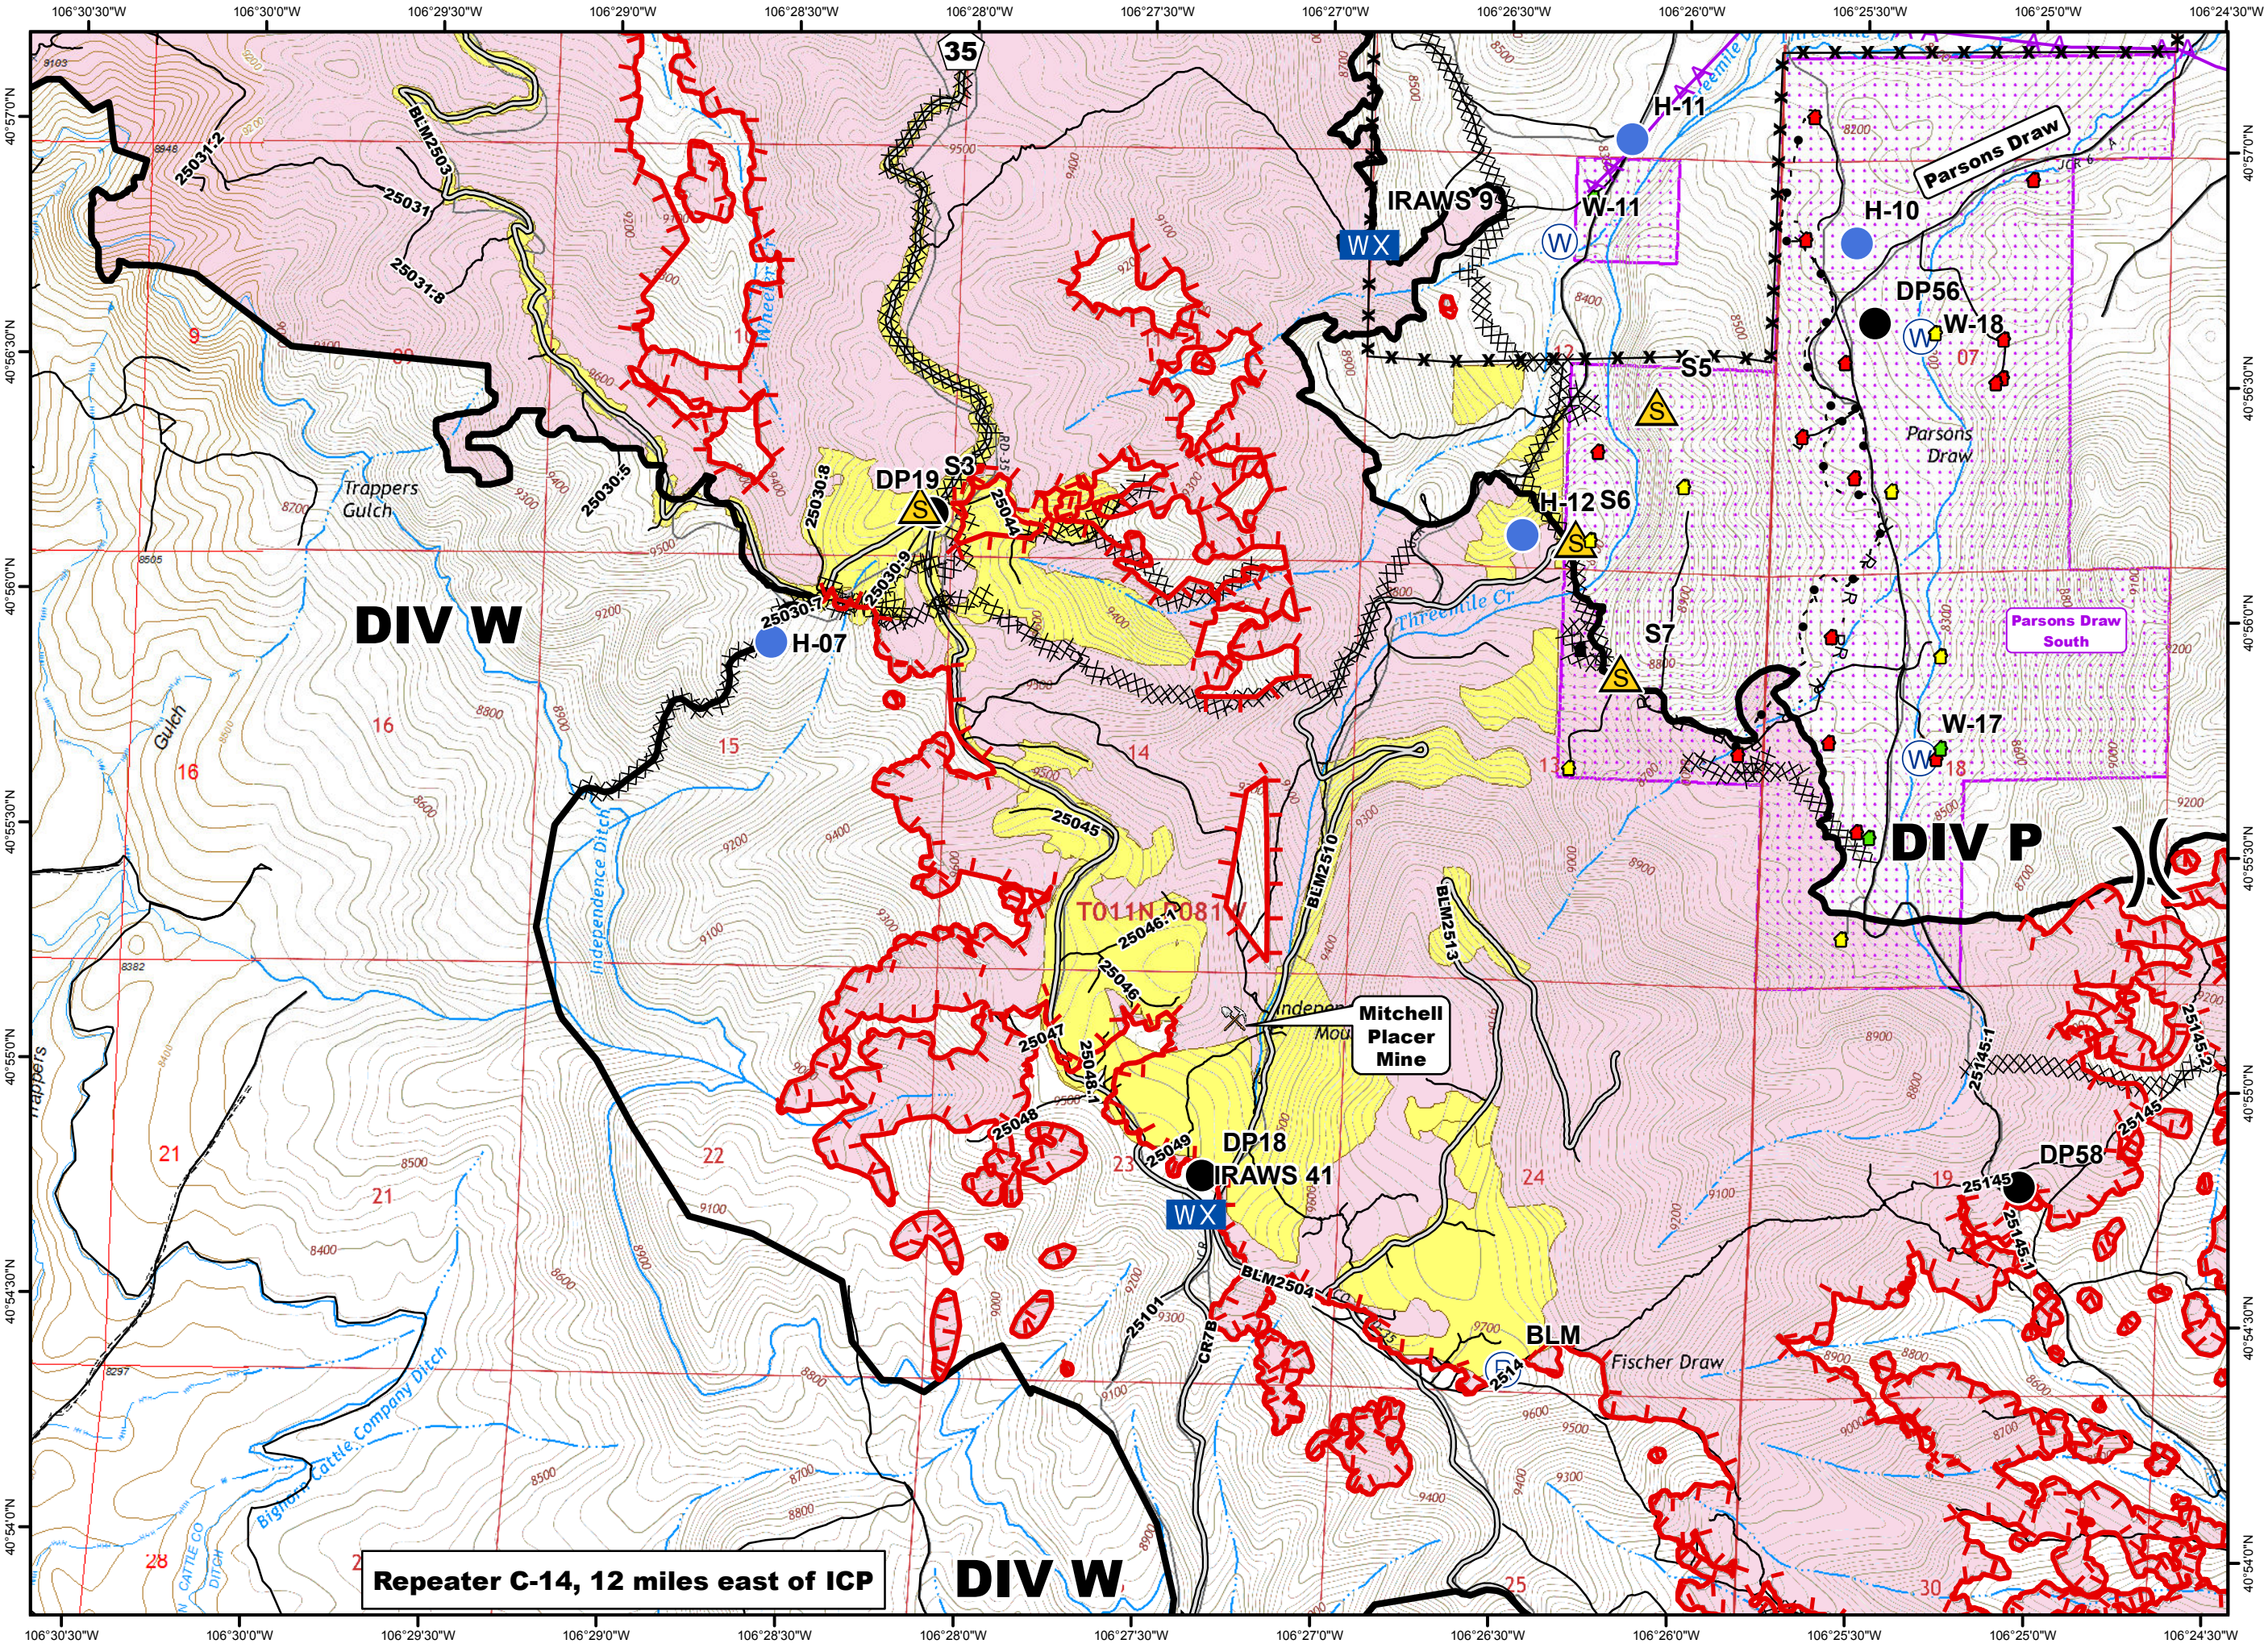

**M**

Map Created: 8/22/2016  
 9:42:47 PM

- Legend**
- Defensible, Prep and Hold
  - Defensible, Stand Alone
  - Non-Defensible, Prep and Leave
  - Non-Defensible, Rescue, Drive By
  - Drop Point
  - Helispot
  - Mobile Weather Unit
  - Repeater
  - Safety Zone
  - Water Source
  - Uncontrolled Fire Edge
  - Completed Dozer Line
  - Completed Line
  - H - H - Hand Line
  - R - R - Road as Completed Line
  - Highlighted Manmade Feature
  - Powerlines
  - Subdivisions
  - Fuel Treatments