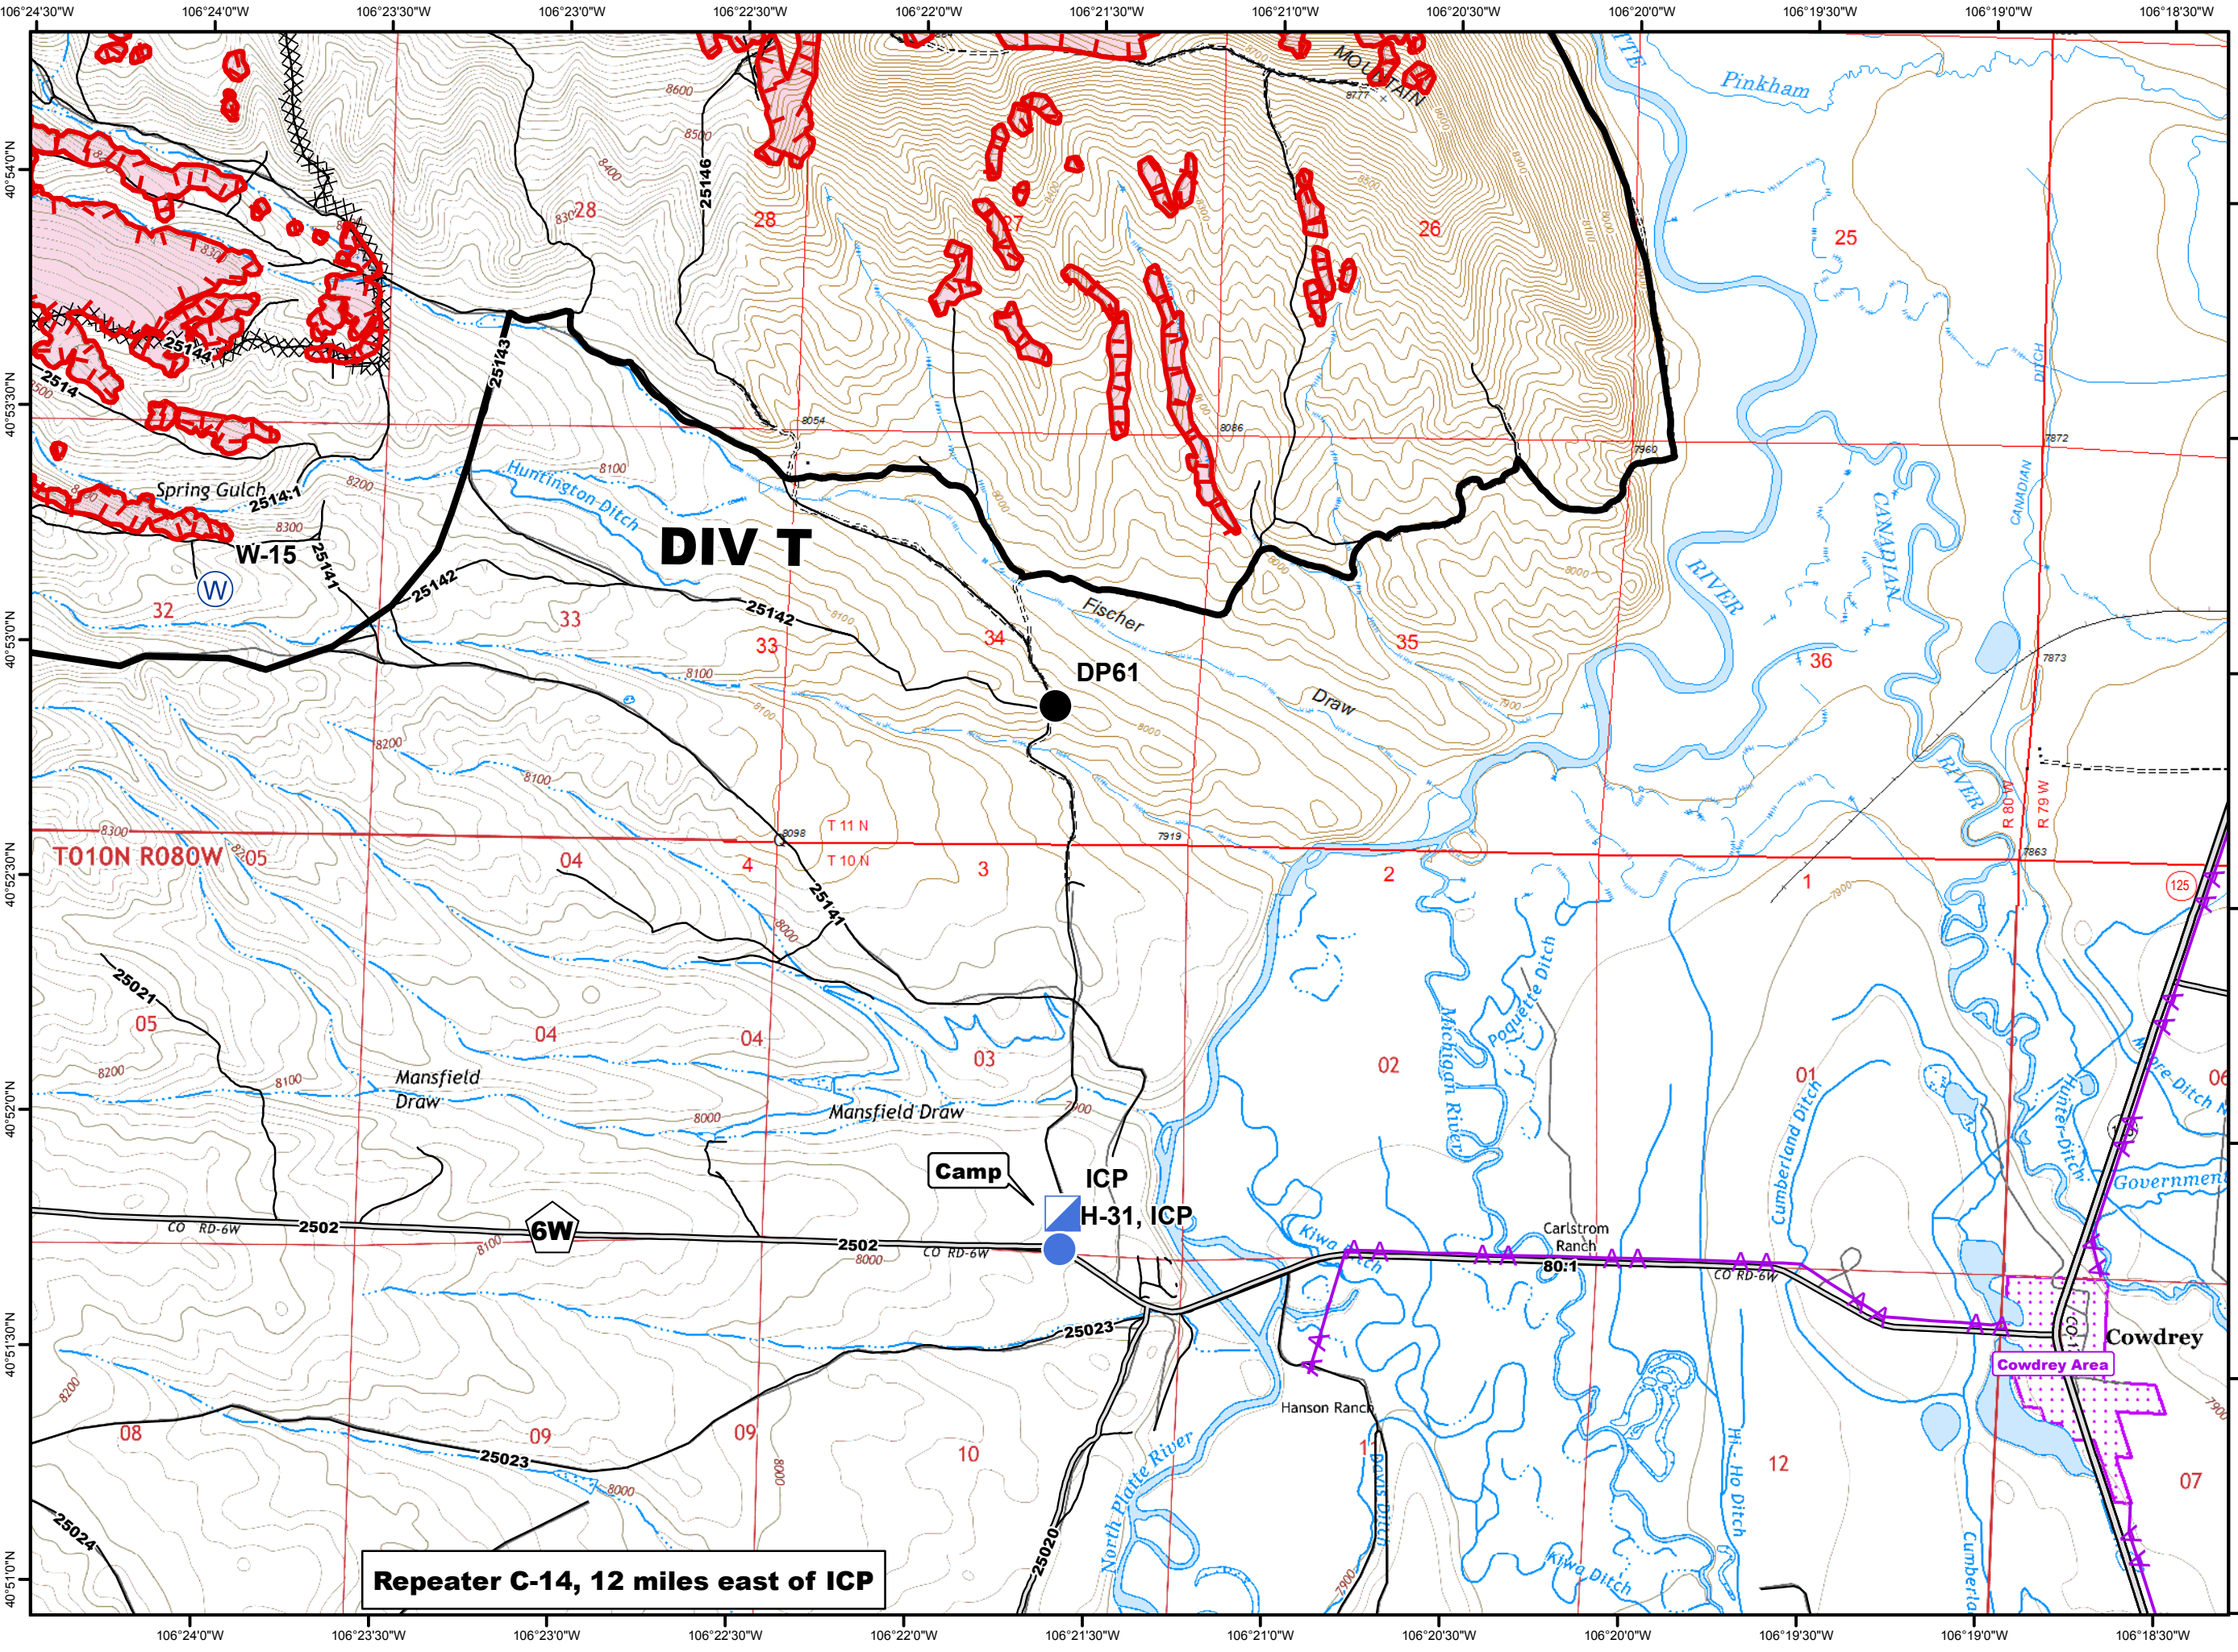

Map Created: 8/22/2016
9:42:47 PM

- Legend**
- Drop Point
 - Helispot
 - ▣ Incident Command Post
 - ⊙ Water Source
 - Uncontrolled Fire Edge
 - XXXX Completed Dozer Line
 - Completed Line
 - AA Powerlines
 - ⊕ Subdivisions

Repeater C-14, 12 miles east of ICP