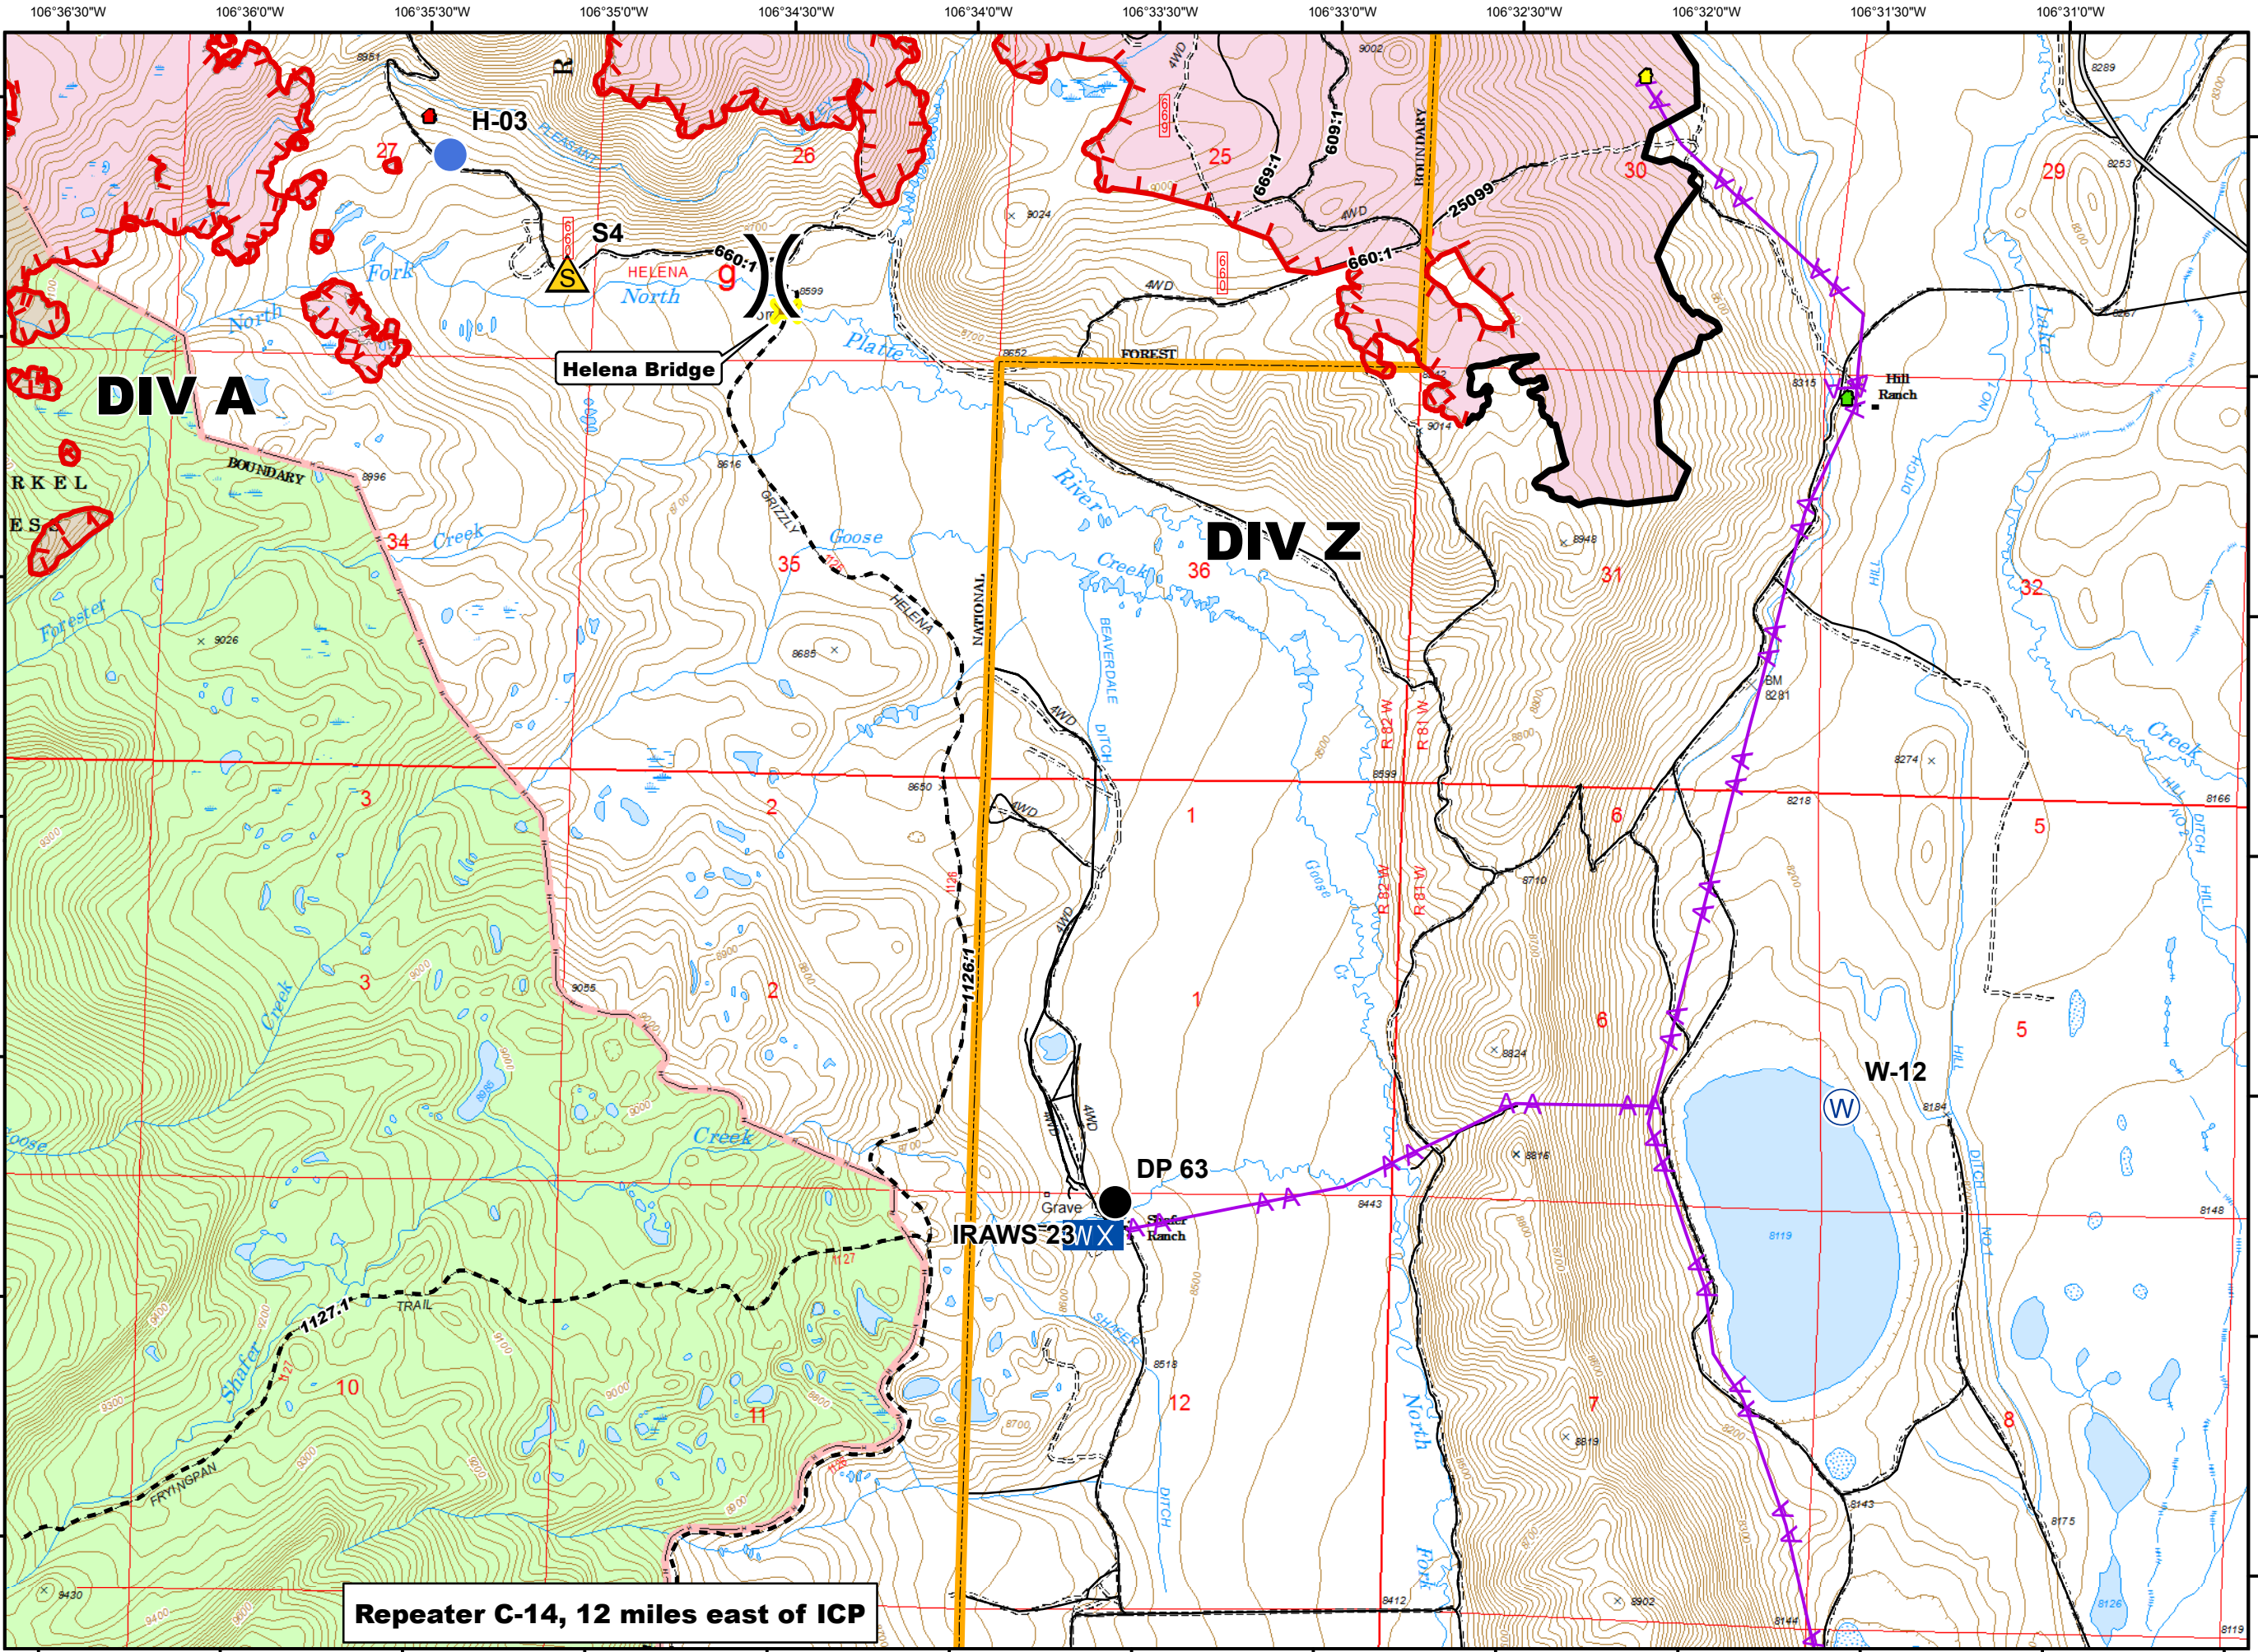

R

Map Created: 8/22/2016
 9:42:47 PM

- Legend**
- Defensible, Prep and Hold
 - Defensible, Stand Alone
 - Non-Defensible, Prep and Leave
 - Drop Point
 - Helispot
 - Mobile Weather Unit
 - Safety Zone
 - Water Source
 - Uncontrolled Fire Edge
 - Completed Line
 - Powerlines

Repeater C-14, 12 miles east of ICP

0 0.25 0.5 Miles